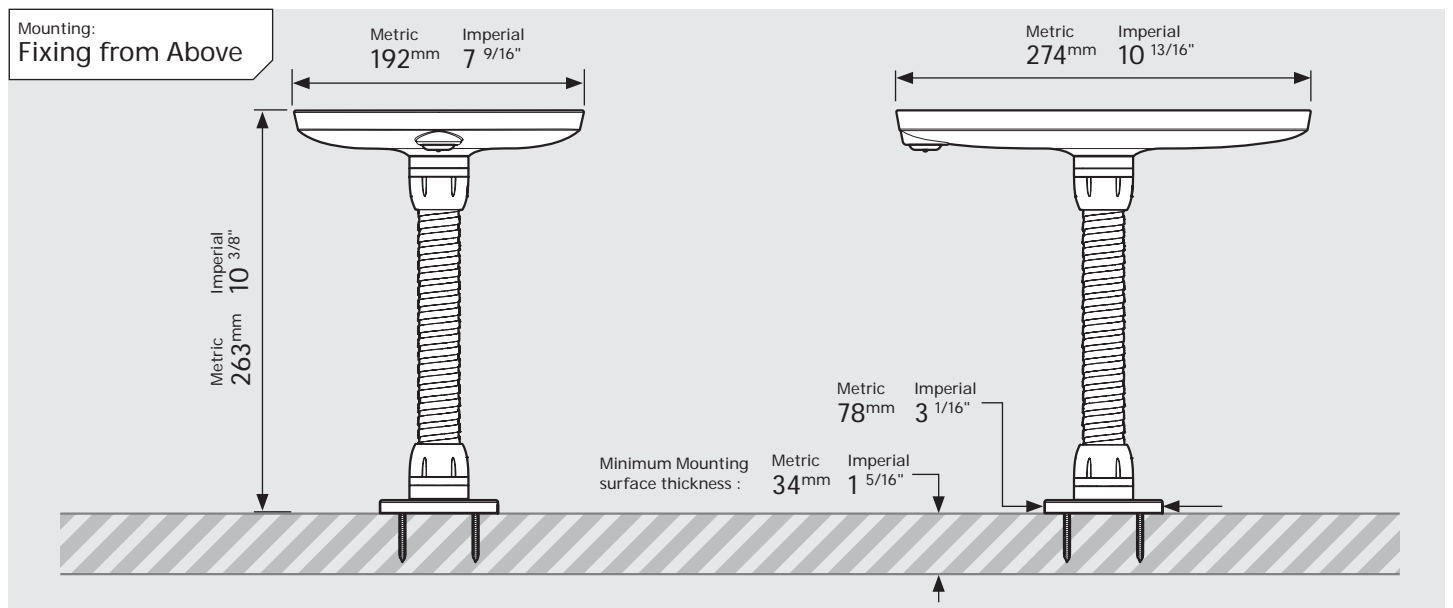

- iPad Pro 12.9" 1st Gen
- iPad Pro 12.9" 2nd Gen
- iPad Pro 12.9" 3rd Gen
- Microsoft Surface Pro 4
- Microsoft Surface Pro 5

PRODUCT DATA SHEET - BOUNCEPAD FLEX

bouncepad[®]

Case: Mini Arm: Flex Mounting: Fixing from Below / Fixing from Above Packaged weight: 2.25kg Colour: White / Black

PRODUCT DATA SHEET - BOUNCEPAD FLEX

Case:	Arm:	Mounting:	Packaged weight:	Colour:
Mega	Flex	Fixing from Below Fixing from Above	3.05kg	White Black