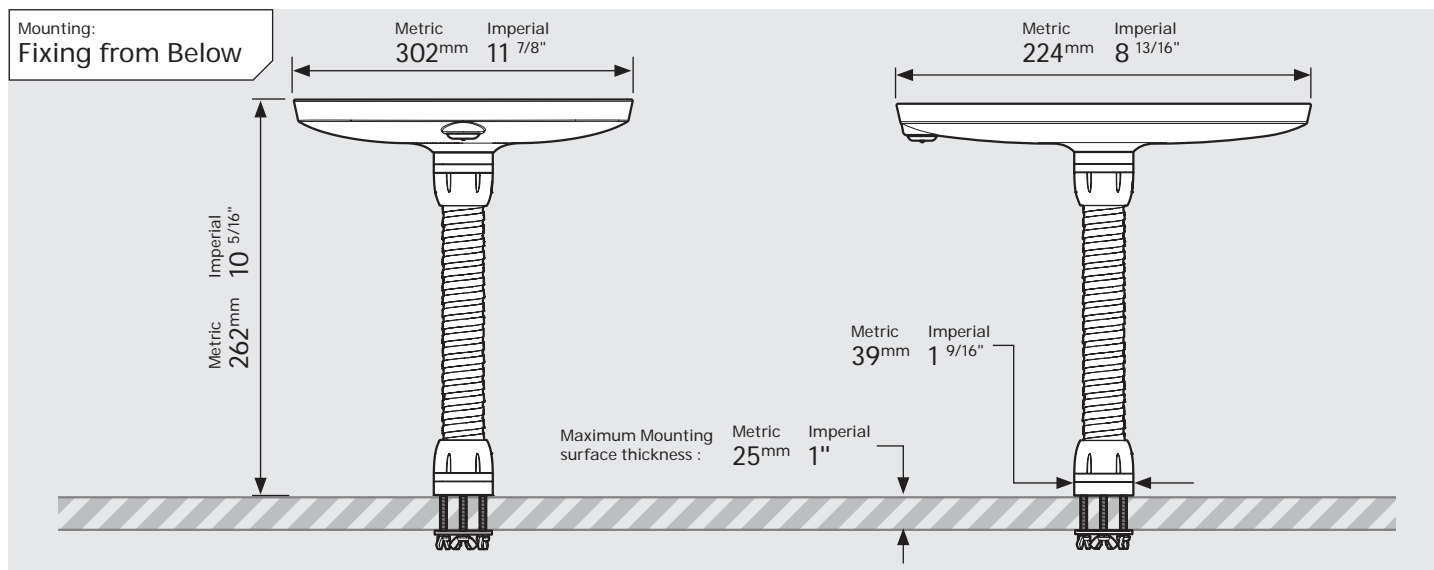

PRODUCT DATA SHEET - BOUNCEPAD FLEX

bouncepad®

Case: Midi   Arm: Flex   Mounting: Fixing from Below
Packaged weight: 2.43kg   Colour: White/Black