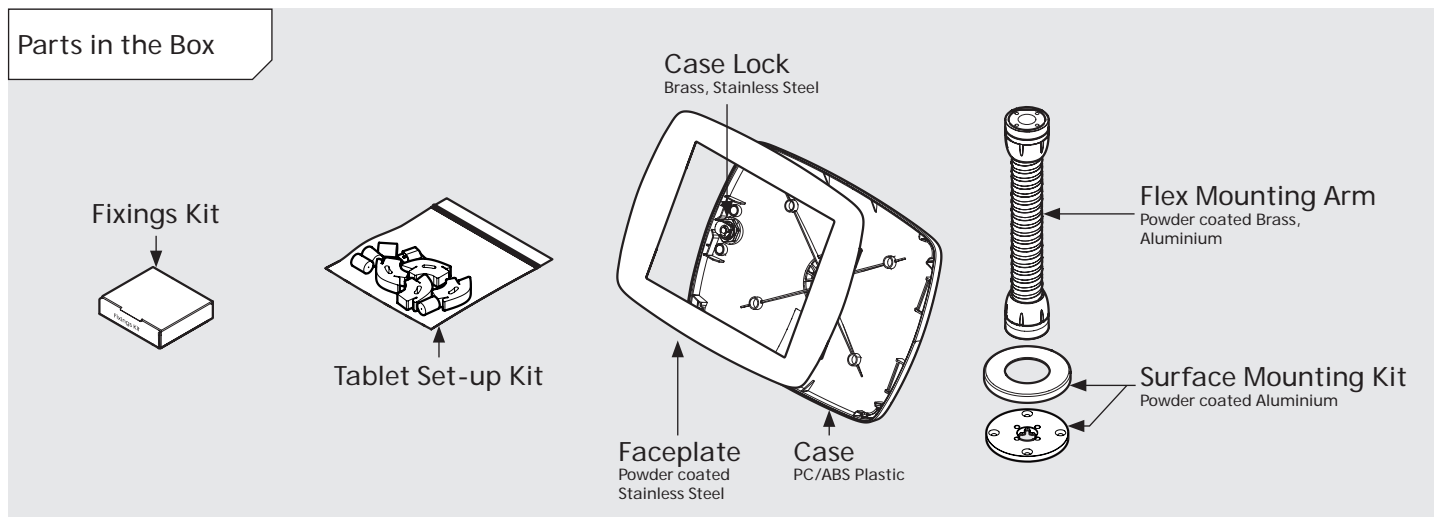

PRODUCT DATA SHEET - BOUNCEPAD FLEX

bouncepad®

Case: Midi   Arm: Flex   Mounting: Fixing from Below
Packaged weight: 2.43kg   Colour: White/Black