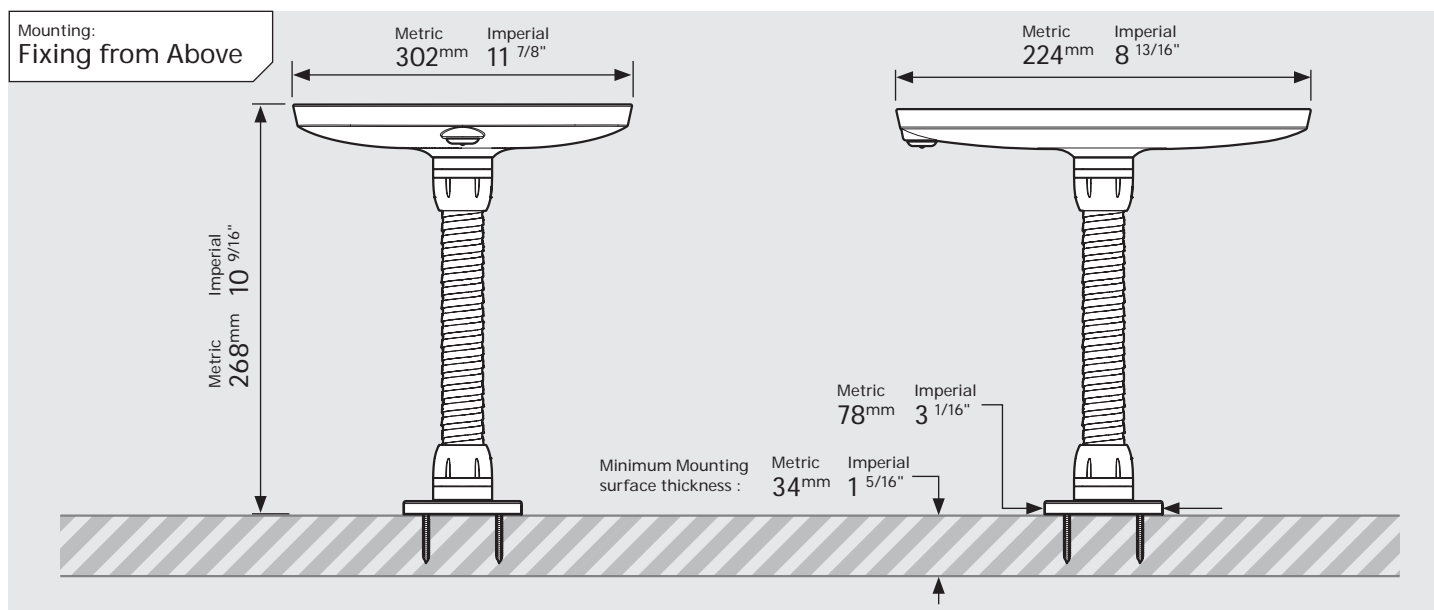

PRODUCT DATA SHEET - BOUNCEPAD FLEX

bouncepad®

Case: Midi   Arm: Flex   Mounting: Fixing from Below
Packaged weight: 2.43kg   Colour: White/Black