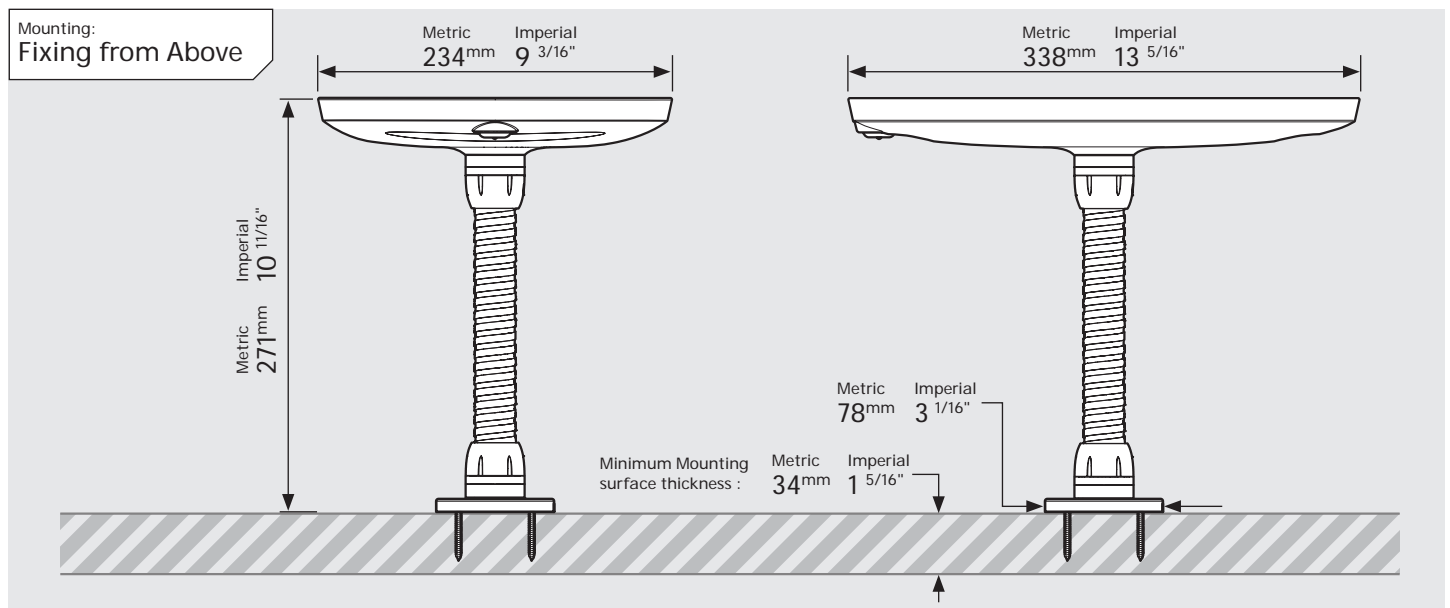

PRODUCT DATA SHEET - BOUNCEPAD FLEX

bouncepad[®]

Case: Midi Arm: Flex Mounting: Fixing from Below
 Packaged weight: 2.43kg Colour: White/Black

PRODUCT DATA SHEET - BOUNCEPAD FLEX

bouncepad[®]

Case: Maxi Arm: Flex Mounting: Fixing from Below
 Fixing from Above Packaged weight: 2.66kg Colour: White
 Black

PRODUCT DATA SHEET - BOUNCEPAD FLEX

Case:	Arm:	Mounting:	Packaged weight:	Colour:
Mega	Flex	Fixing from Below Fixing from Above	3.05kg	White Black