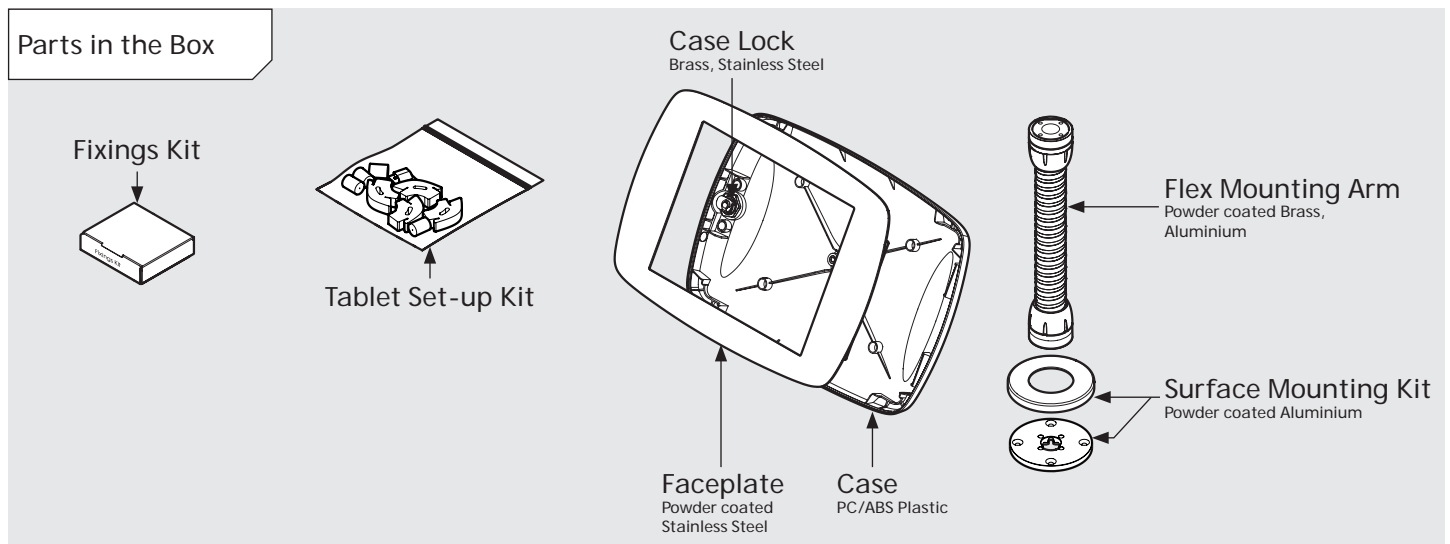

PRODUCT DATA SHEET - BOUNCEPAD FLEX

bouncepad[®]

Case: Midi Arm: Flex Mounting: Fixing from Below
 Packaged weight: 2.43kg Colour: White/Black

PRODUCT DATA SHEET - BOUNCEPAD FLEX

bouncepad[®]

Case: Maxi Arm: Flex Mounting: Fixing from Below
 Fixing from Above Packaged weight: 2.66kg Colour: White
 Black

PRODUCT DATA SHEET - BOUNCEPAD FLEX

Case:	Arm:	Mounting:	Packaged weight:	Colour:
Mega	Flex	Fixing from Below Fixing from Above	3.05kg	White Black