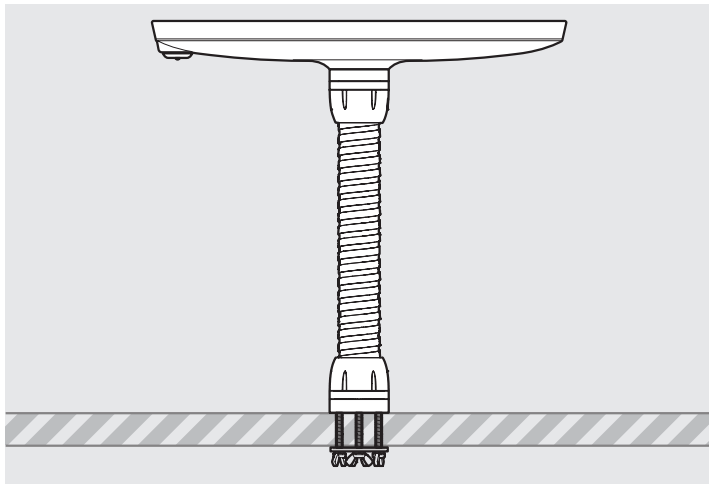

Midi Case supported devices:

- iPad 6th Gen
- iPad 5th Gen
- iPad 4th Gen
- iPad 3rd Gen
- iPad Pro 9.7
- iPad Air 1
- iPad Air 2
- Samsung Tab S2 9.7
- Samsung Tab S3 9.7
- Samsung Tab A 9.7