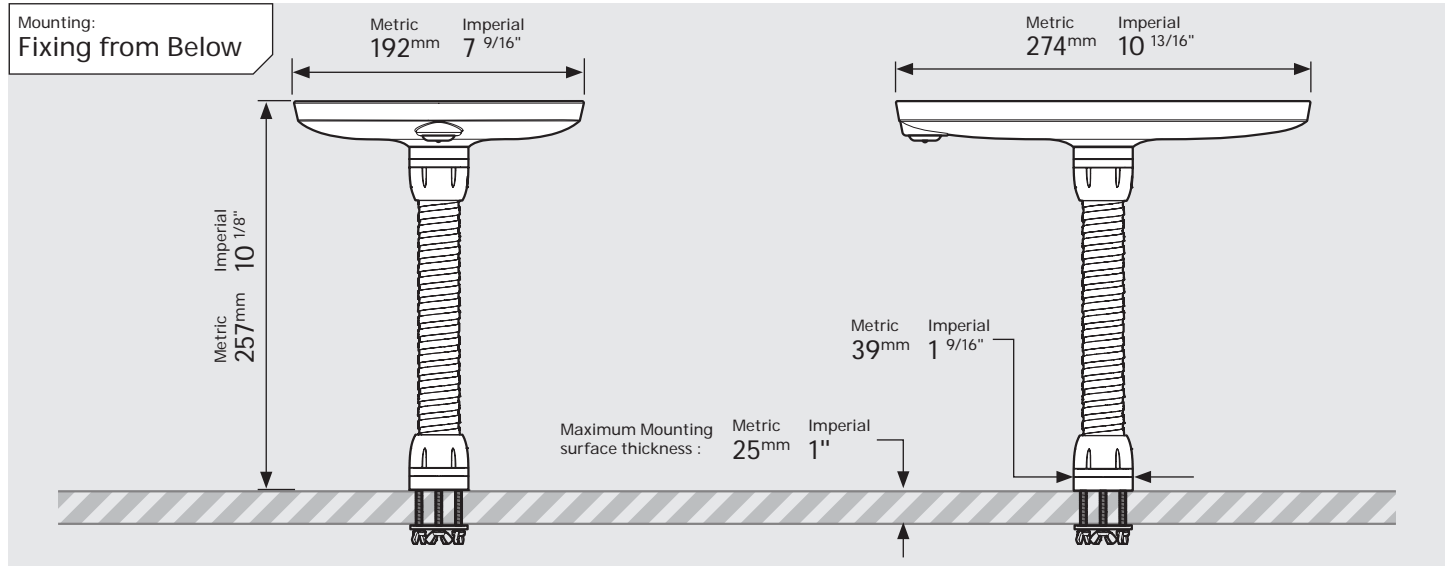

- iPad Pro 12.9" 1st Gen
- iPad Pro 12.9" 2nd Gen
- iPad Pro 12.9" 3rd Gen
- Microsoft Surface Pro 4
- Microsoft Surface Pro 5

PRODUCT DATA SHEET - BOUNCEPAD FLEX

bouncepad[®]

Case: Mini Arm: Flex Mounting: Fixing from Below / Fixing from Above Packaged weight: 2.25kg Colour: White / Black

PRODUCT DATA SHEET - BOUNCEPAD FLEX

Case:	Arm:	Mounting:	Packaged weight:	Colour:
Mega	Flex	Fixing from Below Fixing from Above	3.05kg	White Black