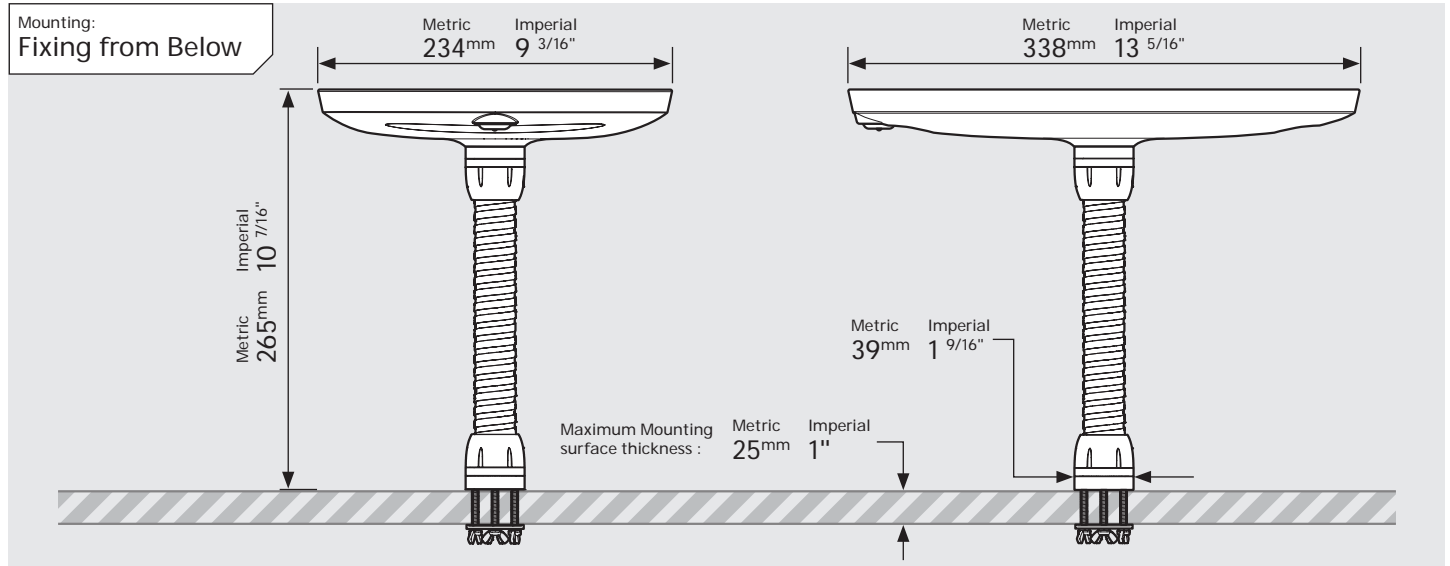

- iPad Pro 12.9" 1st Gen
- iPad Pro 12.9" 2nd Gen
- iPad Pro 12.9" 3rd Gen
- Microsoft Surface Pro 4
- Microsoft Surface Pro 5

PRODUCT DATA SHEET - BOUNCEPAD FLEX

bouncepad[®]

Case: Mini Arm: Flex Mounting: Fixing from Below / Fixing from Above Packaged weight: 2.25kg Colour: White / Black

PRODUCT DATA SHEET - BOUNCEPAD FLEX

bouncepad[®]

Case: Midi Arm: Flex Mounting: Fixing from Below
 Packaged weight: 2.43kg Colour: White/Black

PRODUCT DATA SHEET - BOUNCEPAD FLEX

bouncepad[®]

Case: Maxi Arm: Flex Mounting: Fixing from Below
 Fixing from Above Packaged weight: 2.66kg Colour: White
 Black

PRODUCT DATA SHEET - BOUNCEPAD FLEX

Case:	Arm:	Mounting:	Packaged weight:	Colour:
Mega	Flex	Fixing from Below Fixing from Above	3.05kg	White Black