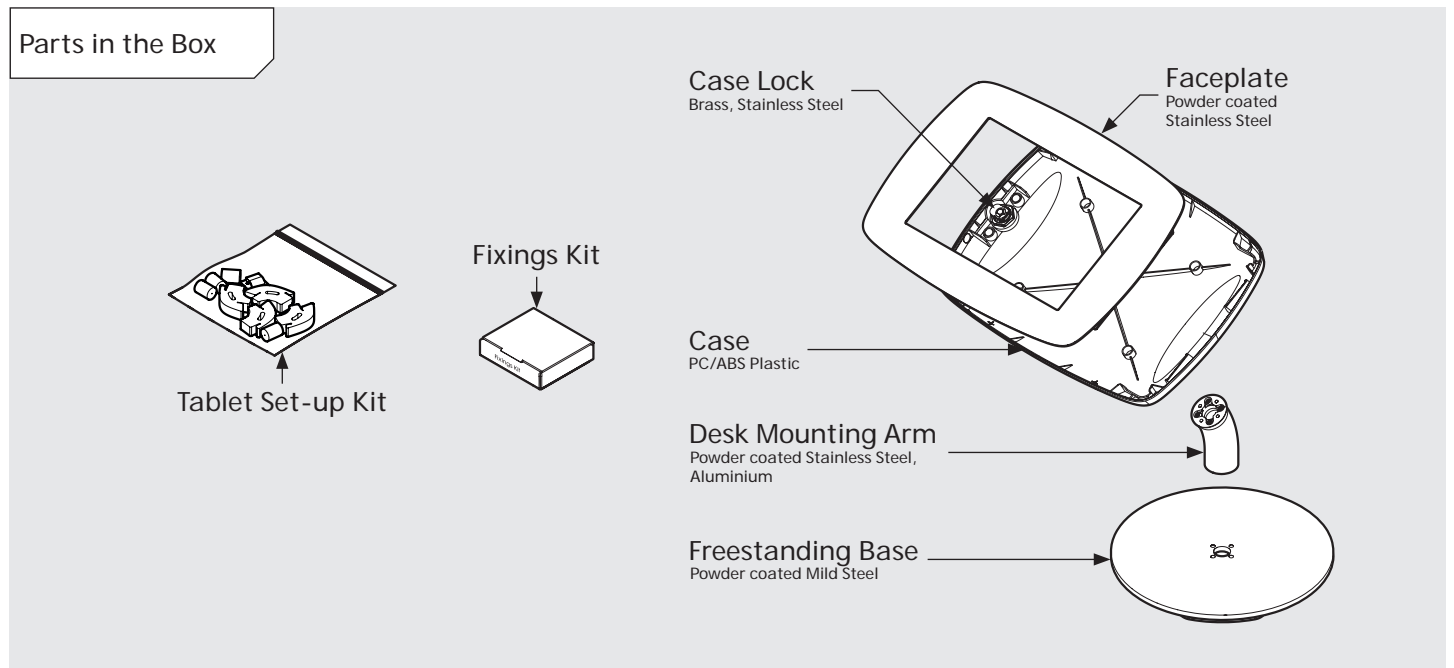

Dimensions

Parts in the Box

PRODUCT DATA SHEET - BOUNCEPAD DESK COUNTER

bouncepad[®]

Case: Midi **Arm:** Desk **Mounting:** Freestanding Base **Packaged weight:** 3.8kg **Colour:** White
Black

Dimensions

Parts in the Box

PRODUCT DATA SHEET - BOUNCEPAD DESK COUNTER

bouncepad[®]

Case: Maxi **Arm:** Desk **Mounting:** Freestanding Base **Packaged weight:** 4.0kg **Colour:** White/Black

PRODUCT DATA SHEET - BOUNCEPAD DESK COUNTER