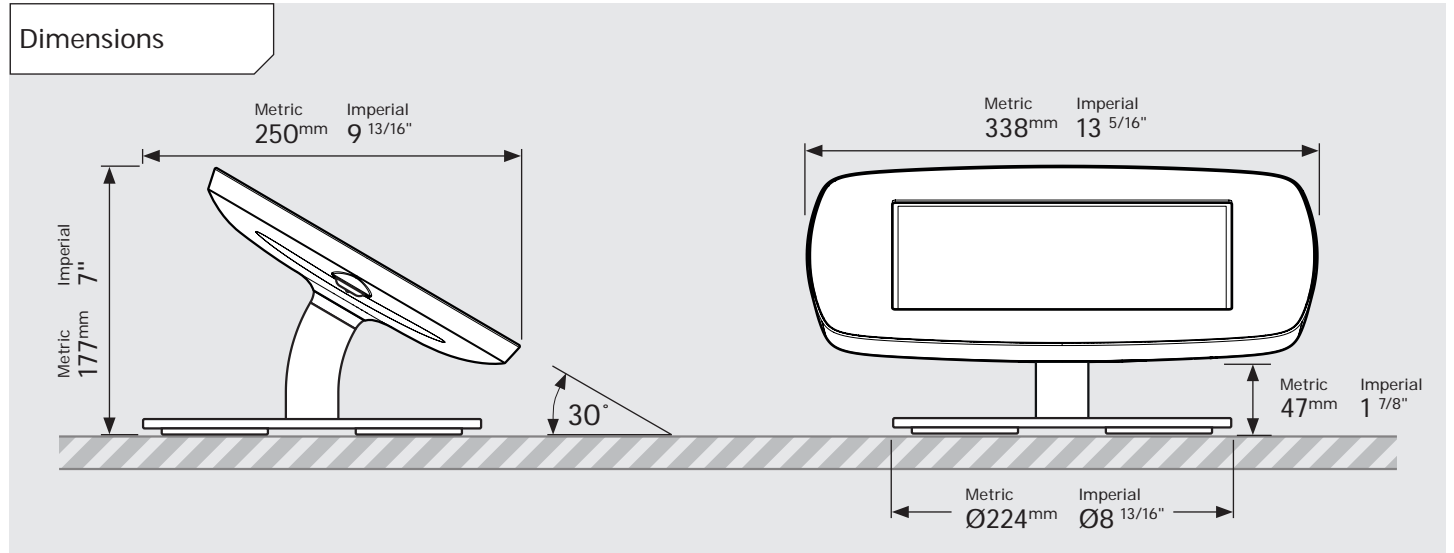

Dimensions

Parts in the Box

PRODUCT DATA SHEET - BOUNCEPAD DESK COUNTER

bouncepad[®]

Case: Midi **Arm:** Desk **Mounting:** Freestanding Base **Packaged weight:** 3.8kg **Colour:** White
Black

Dimensions

Parts in the Box

PRODUCT DATA SHEET - BOUNCEPAD DESK COUNTER

bouncepad[®]

Case: Maxi **Arm:** Desk **Mounting:** Freestanding Base **Packaged weight:** 4.0kg **Colour:** White/Black

PRODUCT DATA SHEET - BOUNCEPAD DESK COUNTER