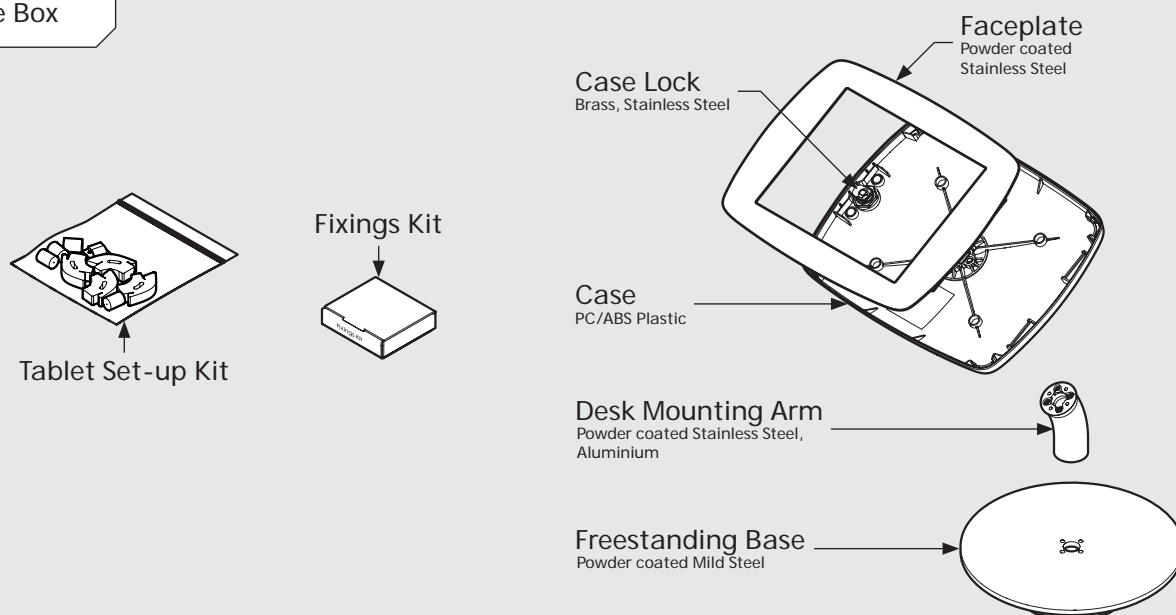

Dimensions

Parts in the Box

PRODUCT DATA SHEET - BOUNCEPAD DESK COUNTER

bouncepad[®]

Case: Midi **Arm:** Desk **Mounting:** Freestanding Base **Packaged weight:** 3.8kg **Colour:** White
Black

Dimensions

Parts in the Box

PRODUCT DATA SHEET - BOUNCEPAD DESK COUNTER

bouncepad[®]

Case: Maxi **Arm:** Desk **Mounting:** Freestanding Base **Packaged weight:** 4.0kg **Colour:** White/Black

PRODUCT DATA SHEET - BOUNCEPAD DESK COUNTER