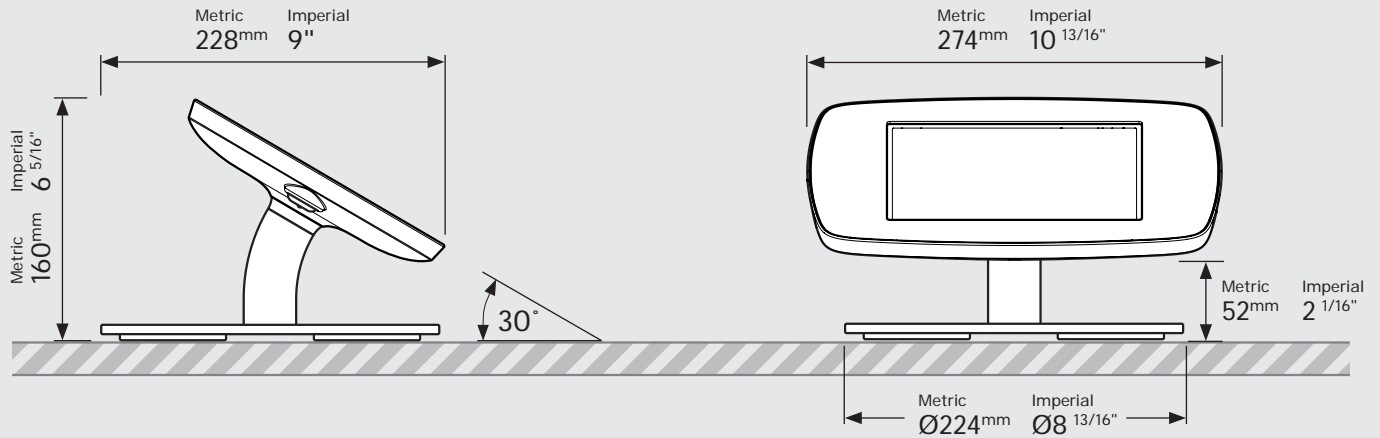

- iPad Pro 12.9" 1st Gen
- iPad Pro 12.9" 2nd Gen
- iPad Pro 12.9" 3rd Gen
- Microsoft Surface Pro 4
- Microsoft Surface Pro 5

PRODUCT DATA SHEET - BOUNCEPAD DESK COUNTER

bouncepad[®]

Case: Mini **Arm:** Desk **Mounting:** Freestanding Base **Packaged weight:** 3.6kg **Colour:** White
Black

Dimensions

Parts in the Box

PRODUCT DATA SHEET - BOUNCEPAD DESK COUNTER

bouncepad[®]

Case: Midi **Arm:** Desk **Mounting:** Freestanding Base **Packaged weight:** 3.8kg **Colour:** White
Black

Dimensions

Parts in the Box

PRODUCT DATA SHEET - BOUNCEPAD DESK COUNTER

bouncepad[®]

Case: Maxi **Arm:** Desk **Mounting:** Freestanding Base **Packaged weight:** 4.0kg **Colour:** White/Black

PRODUCT DATA SHEET - BOUNCEPAD DESK COUNTER