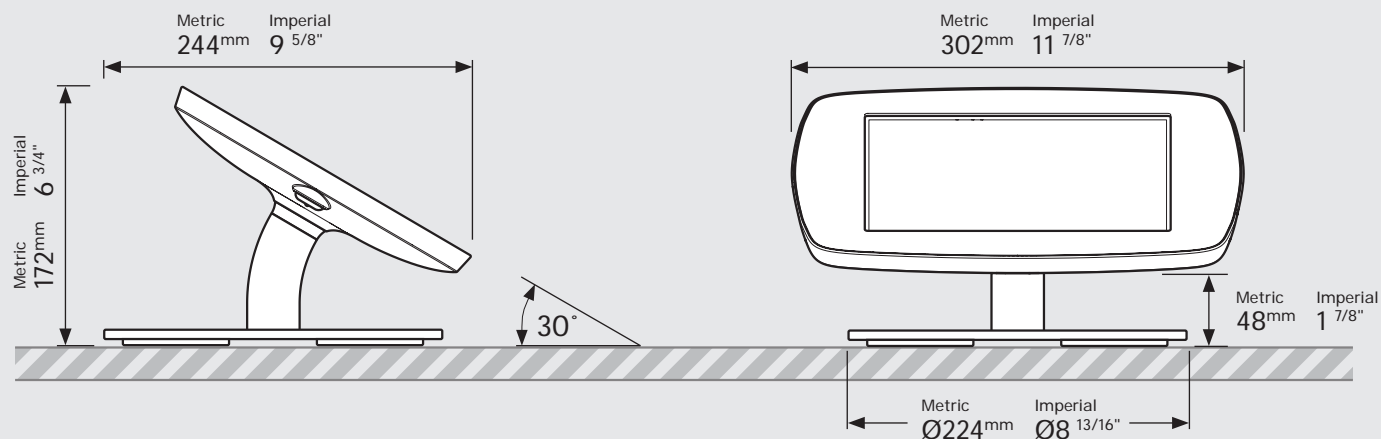

Dimensions

Parts in the Box

PRODUCT DATA SHEET - BOUNCEPAD DESK COUNTER

bouncepad[®]

Case: Midi **Arm:** Desk **Mounting:** Freestanding Base **Packaged weight:** 3.8kg **Colour:** White
Black

Dimensions

Parts in the Box

PRODUCT DATA SHEET - BOUNCEPAD DESK COUNTER

bouncepad[®]

Case: Maxi **Arm:** Desk **Mounting:** Freestanding Base **Packaged weight:** 4.0kg **Colour:** White/Black

PRODUCT DATA SHEET - BOUNCEPAD DESK COUNTER