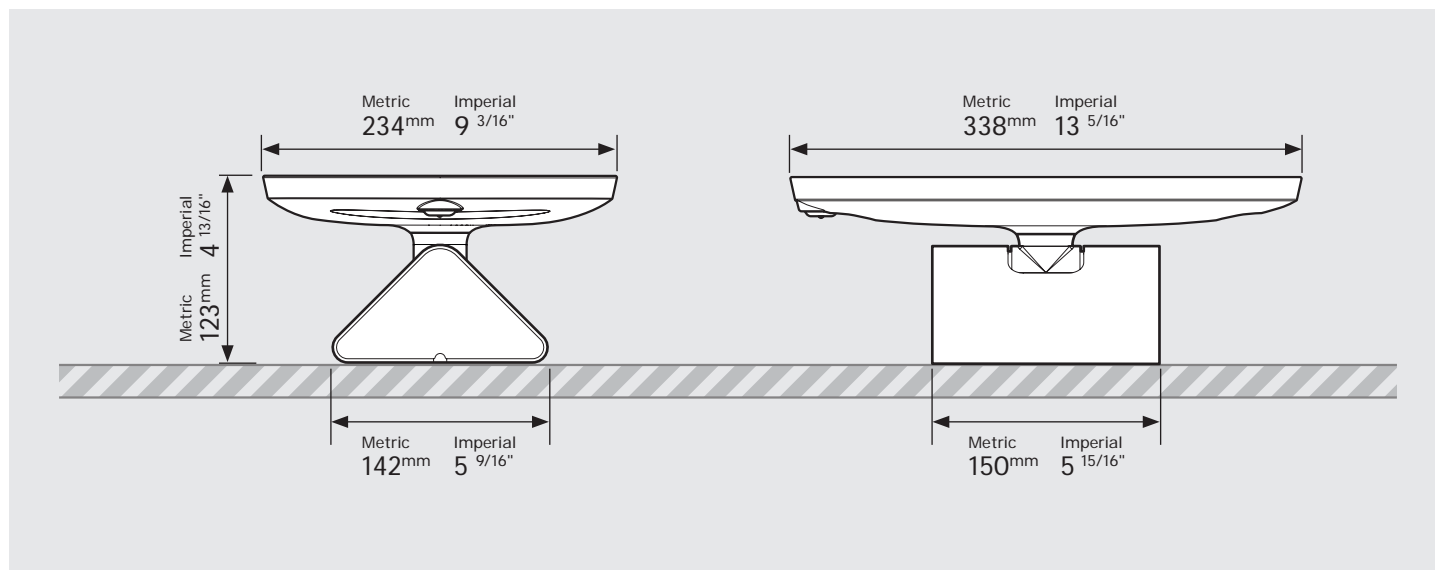

PRODUCT DATA SHEET - BOUNCEPAD FLIP

bouncepad®

Case:	Arm:	Mounting:	Packaged weight:	Colour:
Maxi	Flip	Not Applicable	3.27kg	White Black