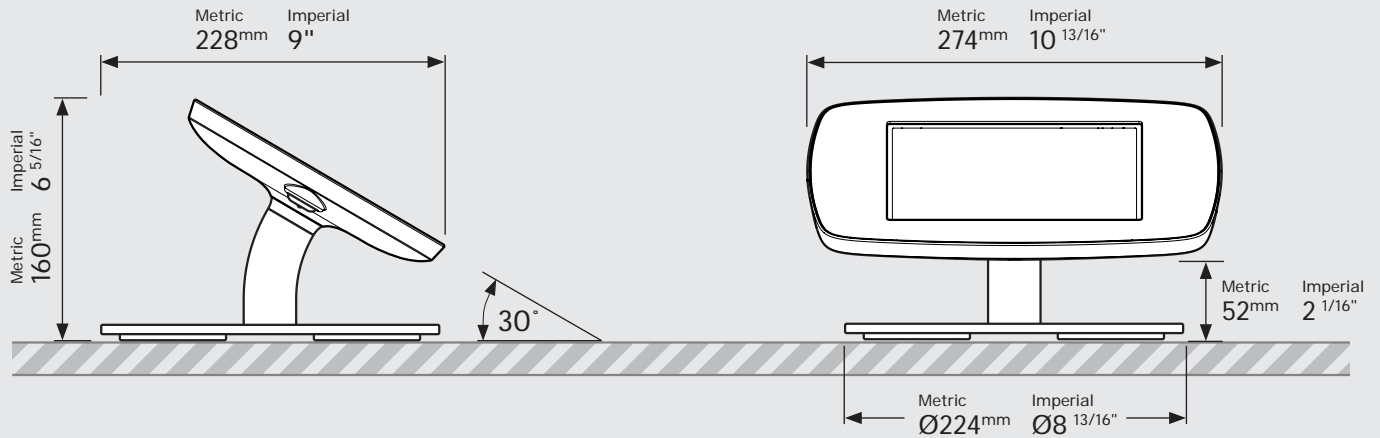

- iPad Pro 12.9" 1st Gen
- iPad Pro 12.9" 2nd Gen
- iPad Pro 12.9" 3rd Gen
- Microsoft Surface Pro 4
- Microsoft Surface Pro 5

PRODUCT DATA SHEET - BOUNCEPAD DESK COUNTER

bouncepad[®]

Case: Mini **Arm:** Desk **Mounting:** Freestanding Base **Packaged weight:** 3.6kg **Colour:** White
Black

Dimensions

Parts in the Box

PRODUCT DATA SHEET - BOUNCEPAD DESK COUNTER

bouncepad[®]

Case: Midi **Arm:** Desk **Mounting:** Freestanding Base **Packaged weight:** 3.8kg **Colour:** White
Black

Dimensions

Parts in the Box

PRODUCT DATA SHEET - BOUNCEPAD DESK COUNTER

bouncepad[®]

Case: Maxi **Arm:** Desk **Mounting:** Freestanding Base **Packaged weight:** 4.0kg **Colour:** White
Black

Dimensions

Parts in the Box

PRODUCT DATA SHEET - BOUNCEPAD DESK COUNTER