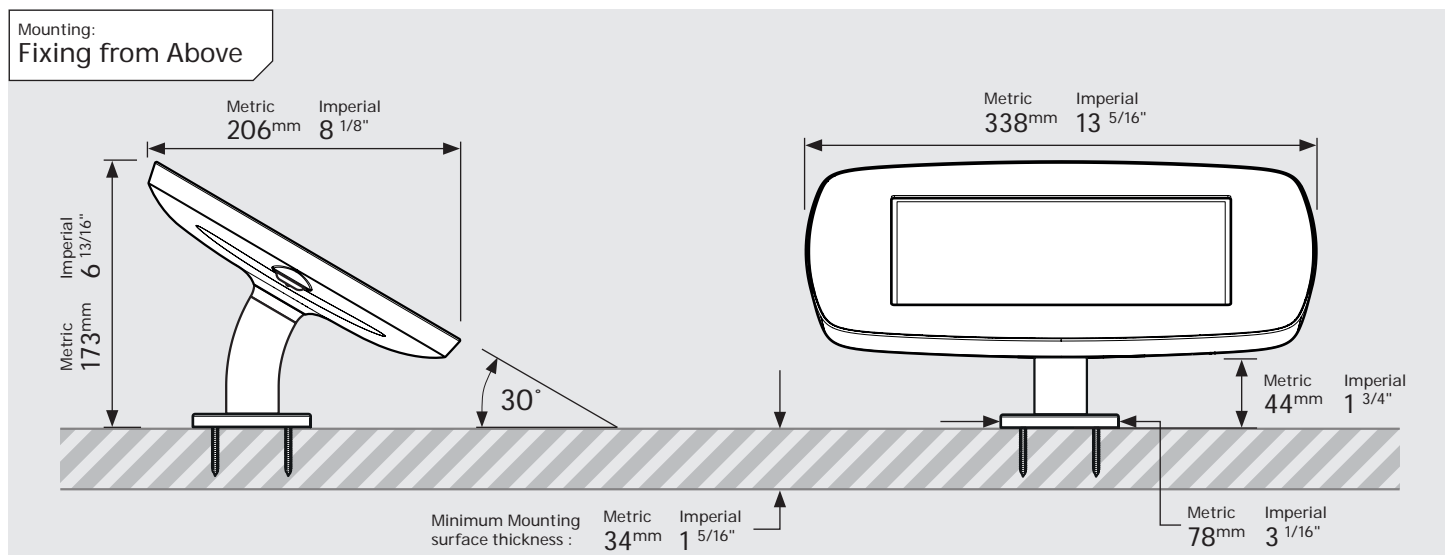

PRODUCT DATA SHEET - BOUNCEPAD DESK

bouncepad®

Case: Maxi Arm: Desk Mounting: Fixing from below
Fixing from Above Packaged weight: 2.07kg Colour: White
Black