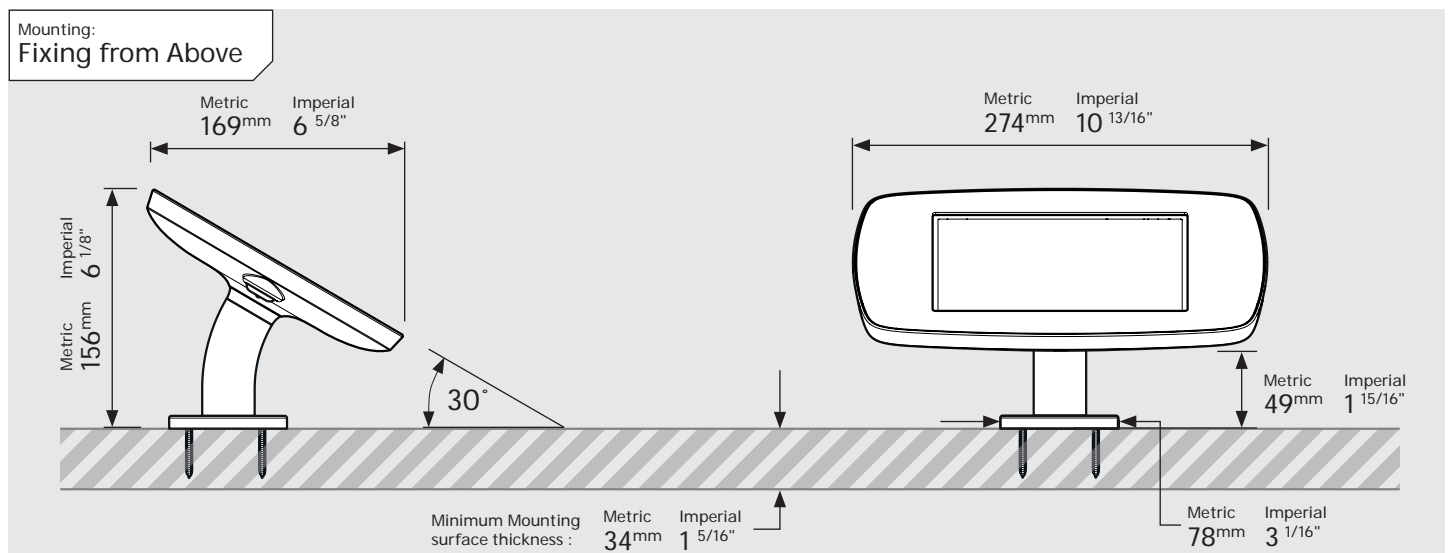

# PRODUCT DATA SHEET - BOUNCEPAD DESK

**bouncepad**<sup>®</sup>

Case: Mini    Arm: Desk    Mounting: Fixing from below  
 Fixing from Above    Packaged weight: 1.66kg    Colour: White  
 Black