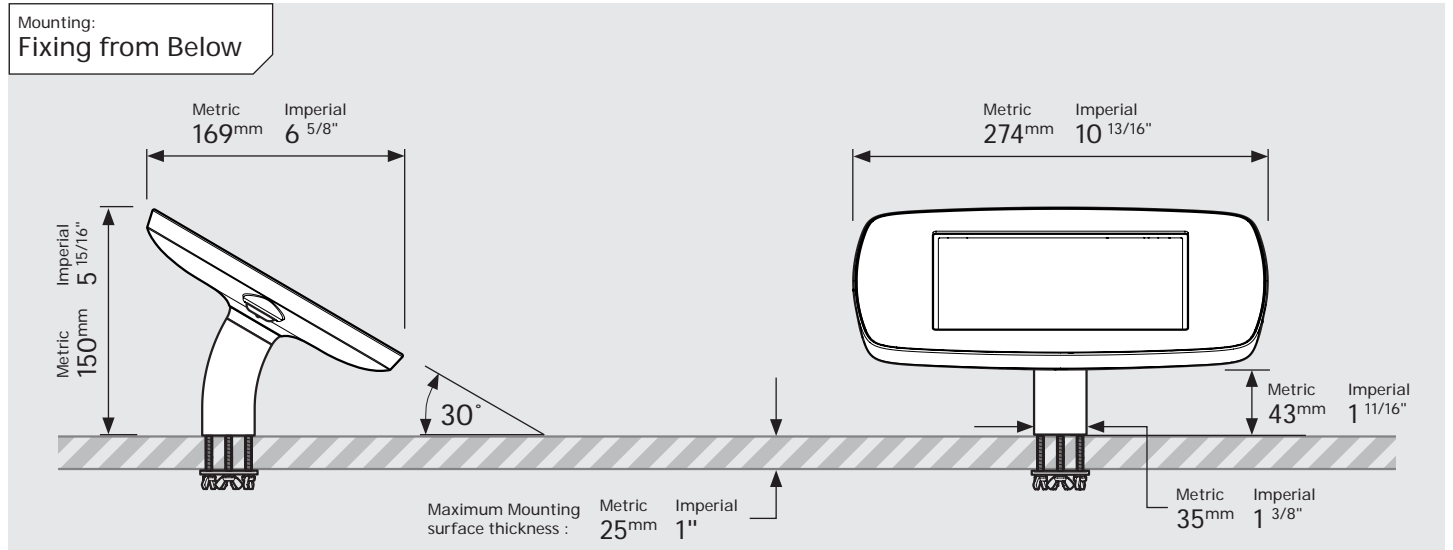

# PRODUCT DATA SHEET - BOUNCEPAD DESK

**bouncepad**<sup>®</sup>

Case: Mini    Arm: Desk    Mounting: Fixing from below  
 Fixing from Above    Packaged weight: 1.66kg    Colour: White  
 Black