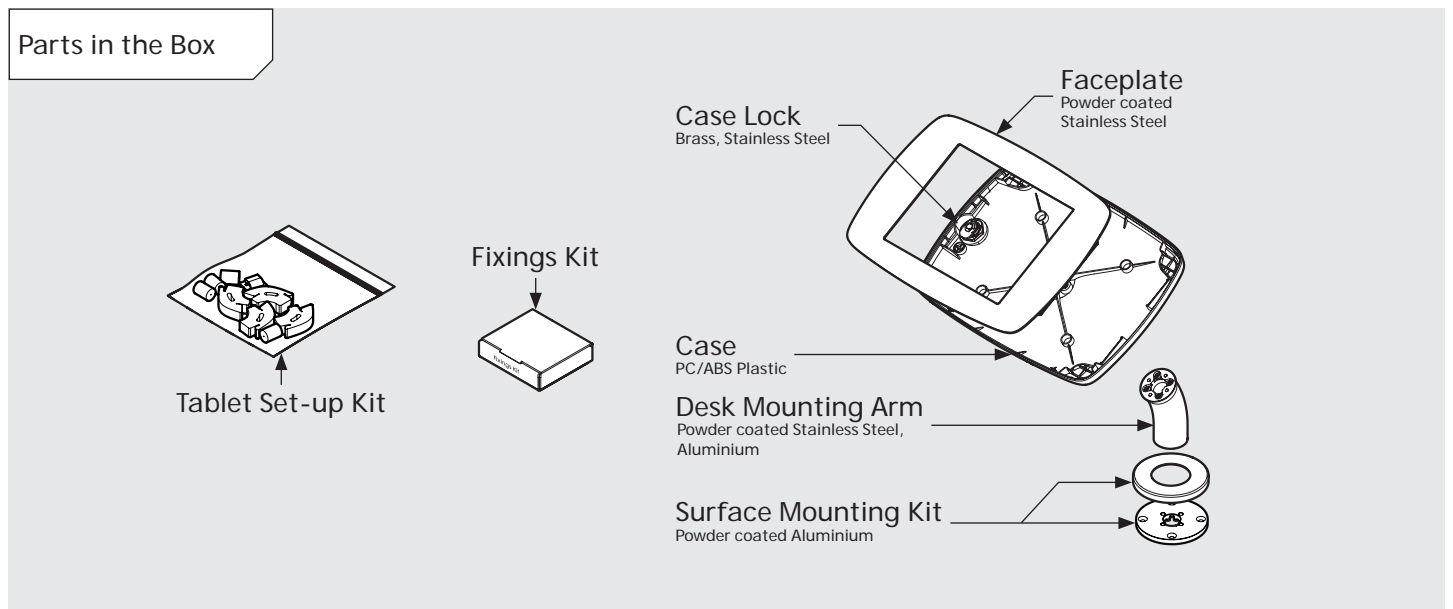

# PRODUCT DATA SHEET - BOUNCEPAD DESK

**bouncepad**<sup>®</sup>

Case: Mini    Arm: Desk    Mounting: Fixing from below  
 Fixing from Above    Packaged weight: 1.66kg    Colour: White  
 Black