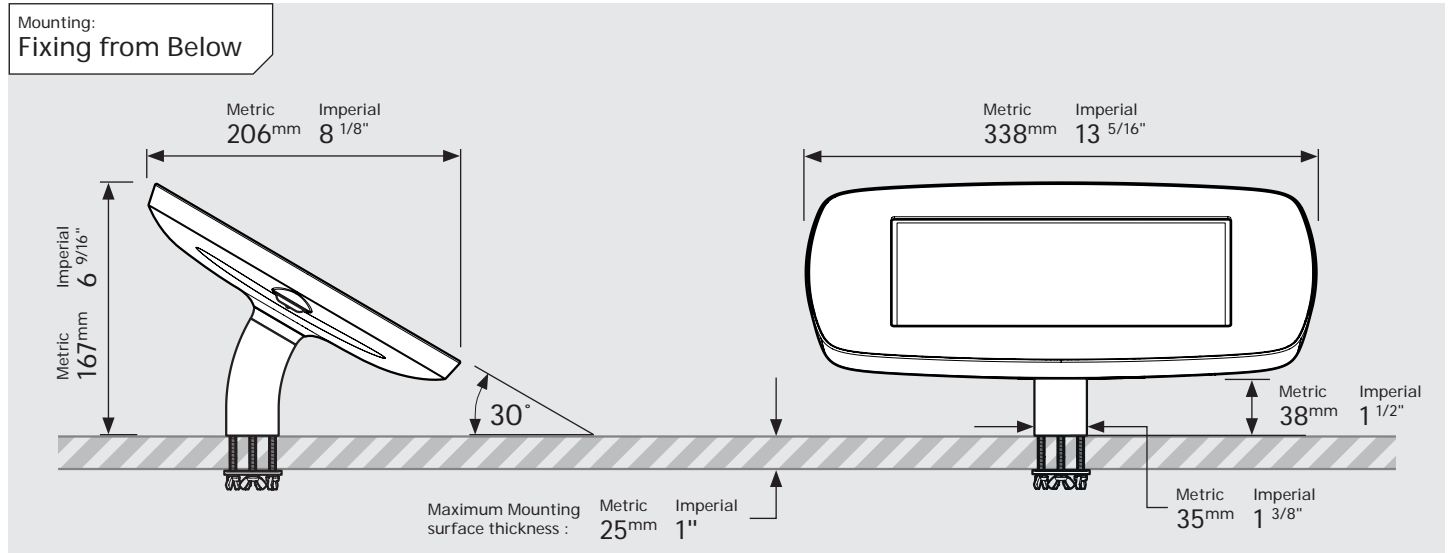

PRODUCT DATA SHEET - BOUNCEPAD DESK

bouncepad®

Case: Maxi Arm: Desk Mounting: Fixing from below
Fixing from Above Packaged weight: 2.07kg Colour: White
Black