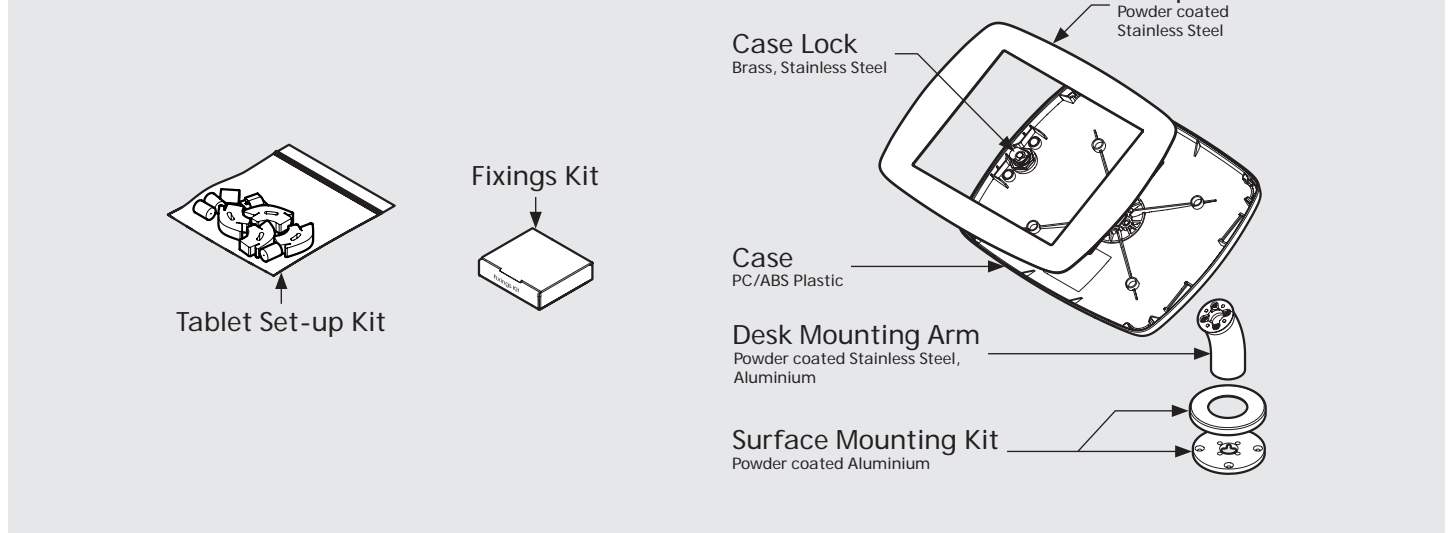

PRODUCT DATA SHEET - BOUNCEPAD DESK

bouncepad[®]

Case: Midi Arm: Desk Mounting: Fixing from below
 Fixing from Above Packaged weight: 1.84kg Colour: White
 Black

Mounting: Fixing from Below

Mounting: Fixing from Above

Parts in the Box

PRODUCT DATA SHEET - BOUNCEPAD DESK

bouncepad[®]

Case: Maxi Arm: Desk Mounting: Fixing from below
 Fixing from Above Packaged weight: 2.07kg Colour: White
 Black

PRODUCT DATA SHEET - BOUNCEPAD DESK