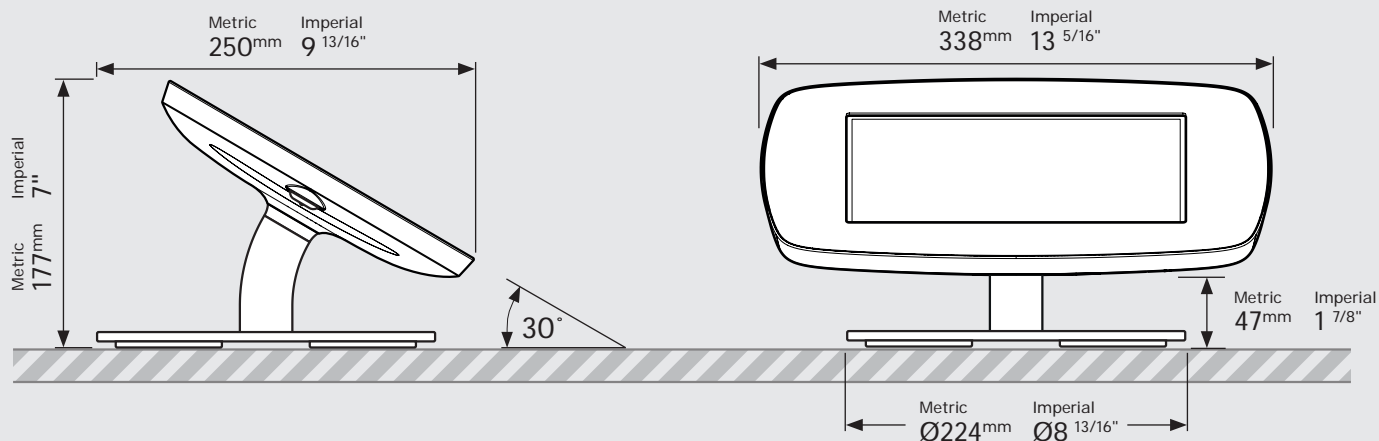

Dimensions

Parts in the Box

PRODUCT DATA SHEET - BOUNCEPAD DESK COUNTER

bouncepad[®]

Case: Midi **Arm:** Desk **Mounting:** Freestanding Base **Packaged weight:** 3.8kg **Colour:** White
Black

PRODUCT DATA SHEET - BOUNCEPAD DESK COUNTER

bouncepad[®]

Case: Maxi **Arm:** Desk **Mounting:** Freestanding Base **Packaged weight:** 4.0kg **Colour:** White
Black

Dimensions

Parts in the Box

PRODUCT DATA SHEET - BOUNCEPAD DESK COUNTER

bouncepad[®]