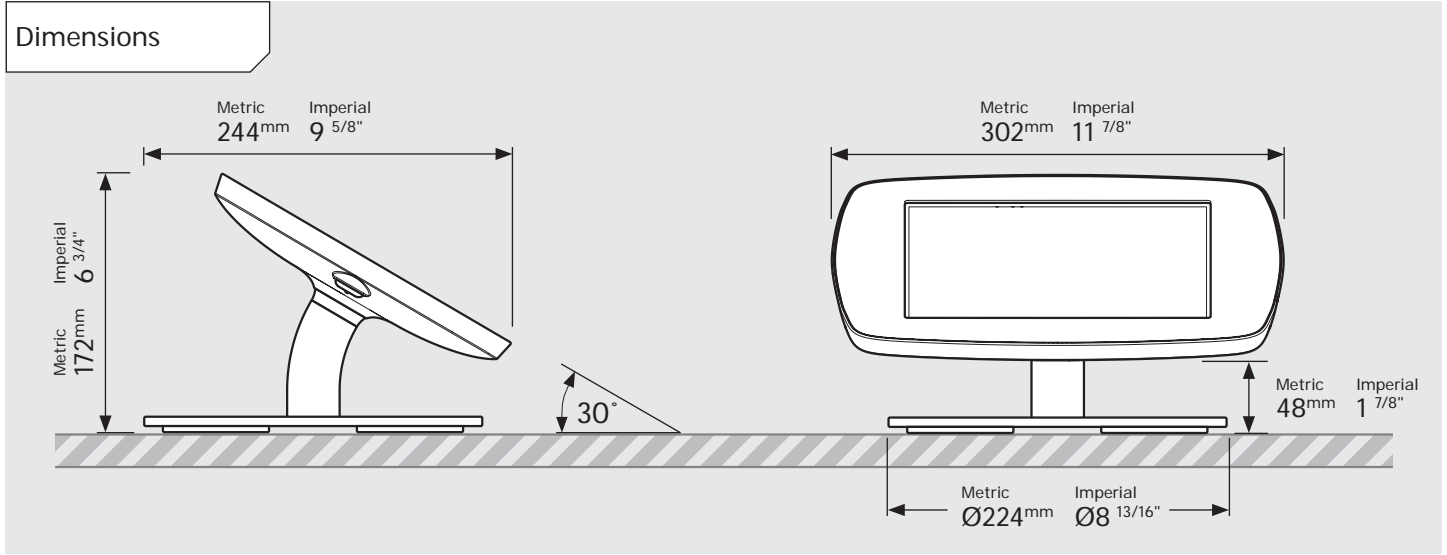

Dimensions

Parts in the Box

PRODUCT DATA SHEET - BOUNCEPAD DESK COUNTER

bouncepad[®]

Case: Midi **Arm:** Desk **Mounting:** Freestanding Base **Packaged weight:** 3.8kg **Colour:** White
Black

PRODUCT DATA SHEET - BOUNCEPAD DESK COUNTER

bouncepad[®]

Case: Maxi **Arm:** Desk **Mounting:** Freestanding Base **Packaged weight:** 4.0kg **Colour:** White
Black

Dimensions

Parts in the Box

PRODUCT DATA SHEET - BOUNCEPAD DESK COUNTER

bouncepad[®]