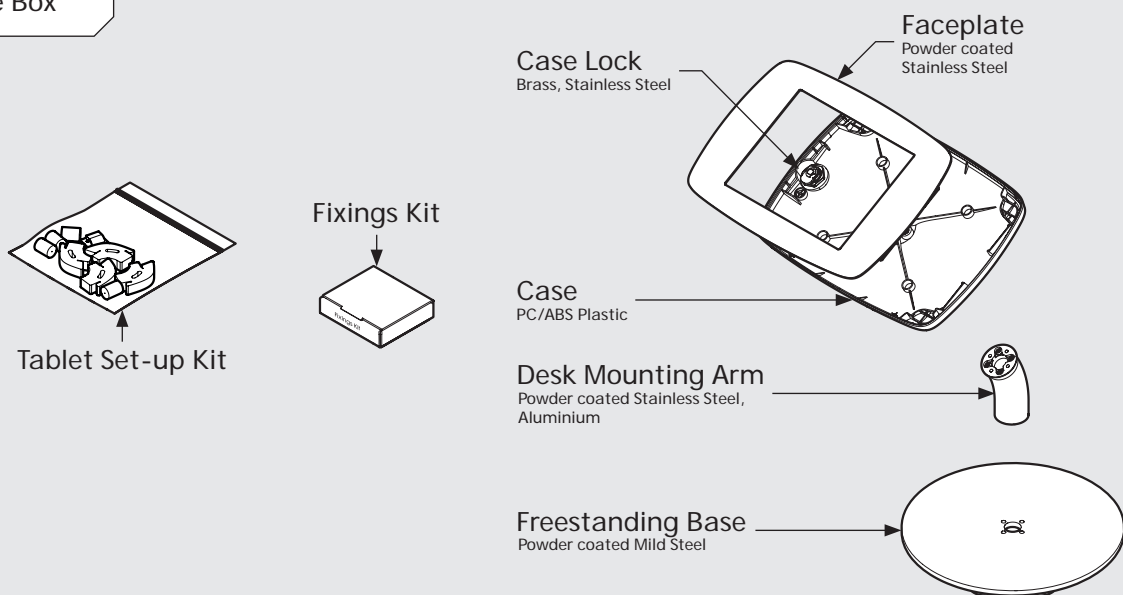

- iPad Pro 12.9" 1st Gen
- iPad Pro 12.9" 2nd Gen
- iPad Pro 12.9" 3rd Gen
- Microsoft Surface Pro 4
- Microsoft Surface Pro 5

PRODUCT DATA SHEET - BOUNCEPAD DESK COUNTER

bouncepad[®]

Case: Mini Arm: Desk Mounting: Freestanding Base Packaged weight: 3.6kg Colour: White/Black

Dimensions

Parts in the Box

PRODUCT DATA SHEET - BOUNCEPAD DESK COUNTER

bouncepad[®]

Case: Midi **Arm:** Desk **Mounting:** Freestanding Base **Packaged weight:** 3.8kg **Colour:** White
Black

PRODUCT DATA SHEET - BOUNCEPAD DESK COUNTER