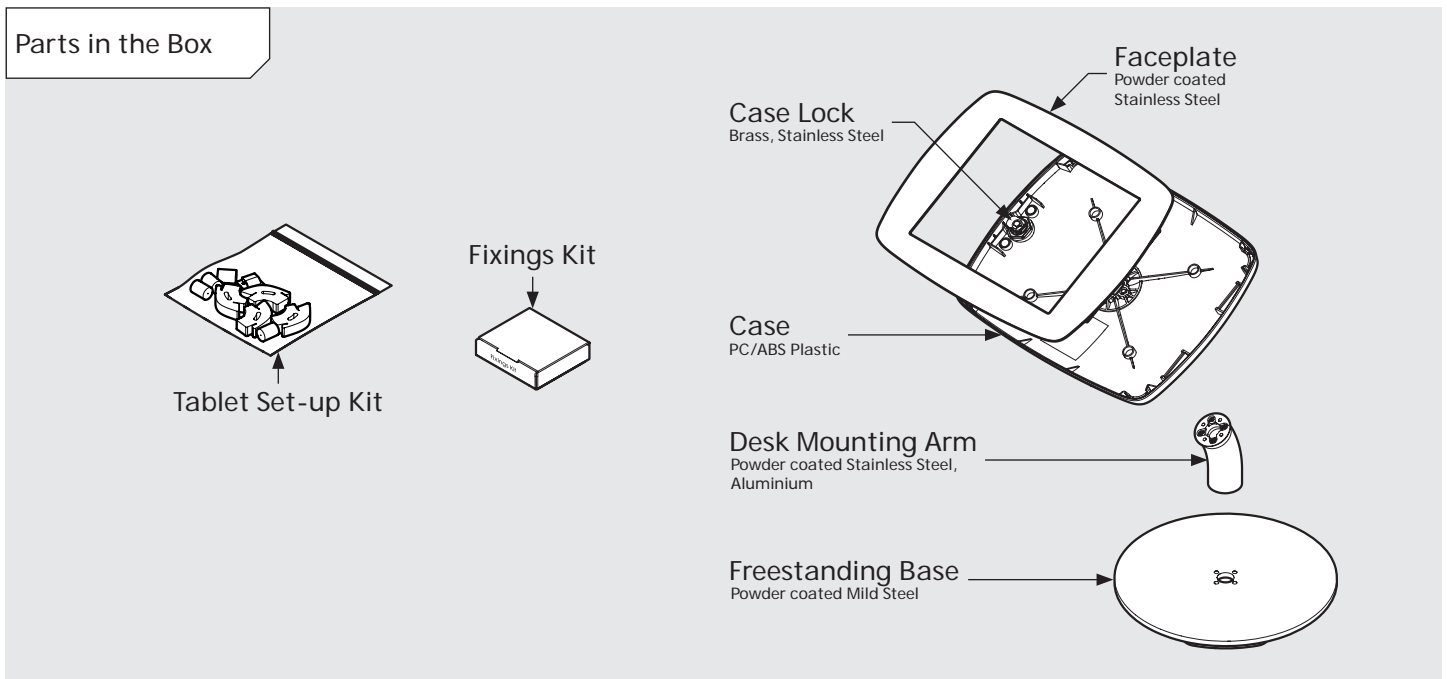

Dimensions

Parts in the Box

PRODUCT DATA SHEET - BOUNCEPAD DESK COUNTER

bouncepad[®]

Case: Midi **Arm:** Desk **Mounting:** Freestanding Base **Packaged weight:** 3.8kg **Colour:** White
Black

PRODUCT DATA SHEET - BOUNCEPAD DESK COUNTER

bouncepad[®]

Case: Maxi **Arm:** Desk **Mounting:** Freestanding Base **Packaged weight:** 4.0kg **Colour:** White
Black

Dimensions

Parts in the Box

PRODUCT DATA SHEET - BOUNCEPAD DESK COUNTER

bouncepad[®]