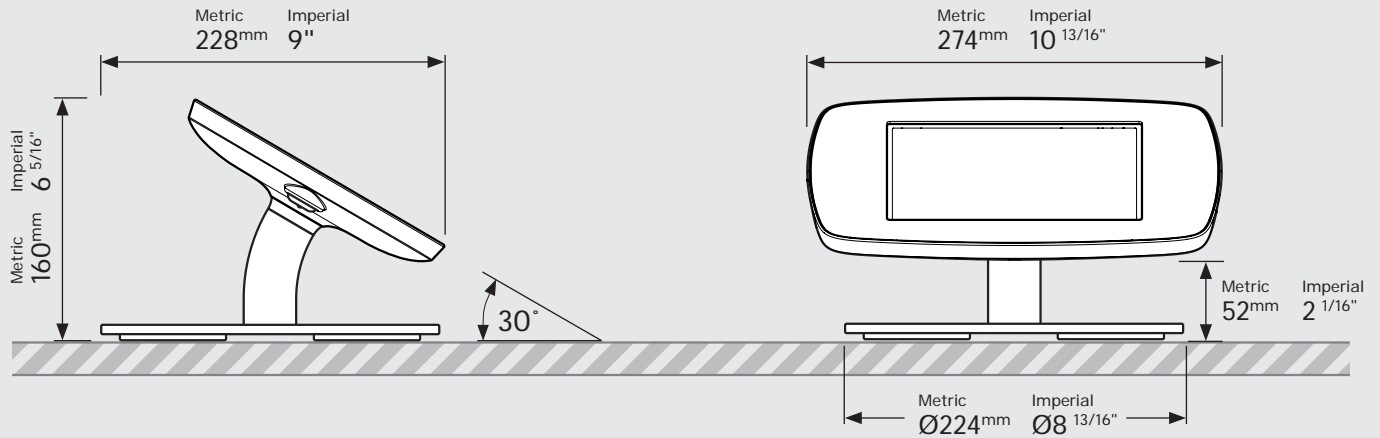

- iPad Pro 12.9" 1st Gen
- iPad Pro 12.9" 2nd Gen
- iPad Pro 12.9" 3rd Gen
- Microsoft Surface Pro 4
- Microsoft Surface Pro 5

PRODUCT DATA SHEET - BOUNCEPAD DESK COUNTER

bouncepad[®]

Case: Mini Arm: Desk Mounting: Freestanding Base Packaged weight: 3.6kg Colour: White/Black

Dimensions

Parts in the Box

PRODUCT DATA SHEET - BOUNCEPAD DESK COUNTER

bouncepad[®]

Case: Midi **Arm:** Desk **Mounting:** Freestanding Base **Packaged weight:** 3.8kg **Colour:** White
Black

PRODUCT DATA SHEET - BOUNCEPAD DESK COUNTER

bouncepad[®]

Case: Maxi **Arm:** Desk **Mounting:** Freestanding Base **Packaged weight:** 4.0kg **Colour:** White
Black

Dimensions

Parts in the Box

PRODUCT DATA SHEET - BOUNCEPAD DESK COUNTER

bouncepad[®]

Case: Mega Arm: Desk Mounting: Freestanding Base Packaged weight: 4.3kg Colour: White/Black