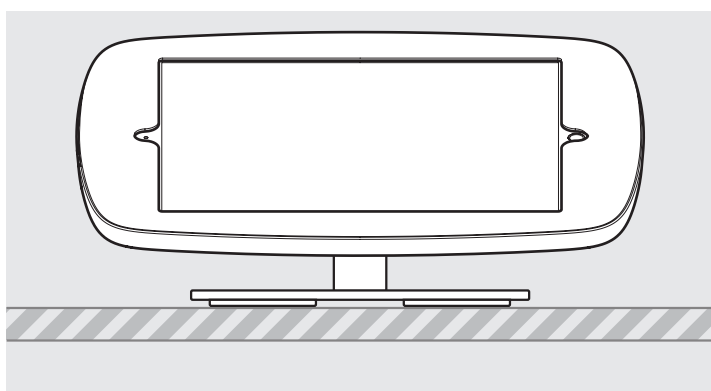

Mega Case supported devices:

- iPad Pro 12.9" 1st Gen
- iPad Pro 12.9" 2nd Gen
- iPad Pro 12.9" 3rd Gen
- Microsoft Surface Pro 4
- Microsoft Surface Pro 5