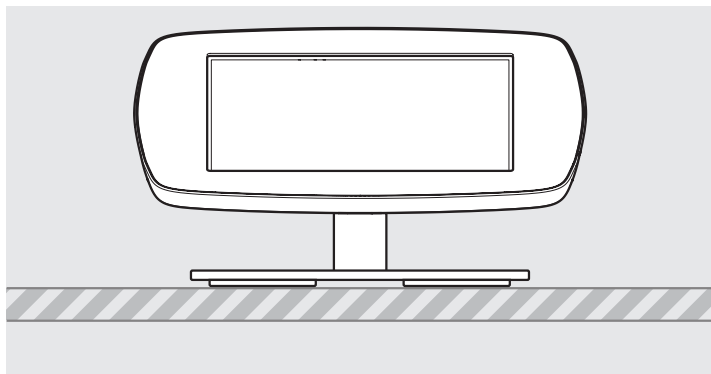

Midi Case supported devices:

- iPad 6th Gen
- iPad 5th Gen
- iPad 4th Gen
- iPad 3rd Gen
- iPad Pro 9.7
- iPad Air 1
- iPad Air 2
- Samsung Tab S2 9.7
- Samsung Tab S3 9.7
- Samsung Tab A 9.7