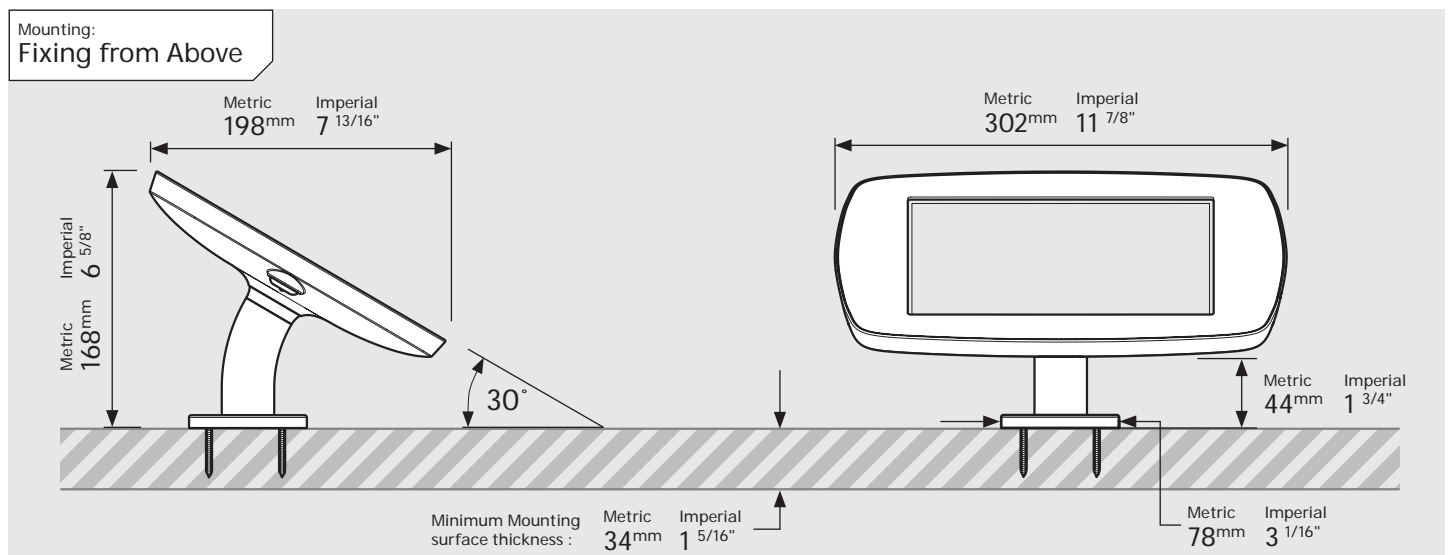

Mounting: Fixing from Below

Mounting: Fixing from Above

Parts in the Box

PRODUCT DATA SHEET - BOUNCEPAD DESK

bouncepad[®]

Case: Midi Arm: Desk Mounting: Fixing from below
 Fixing from Above Packaged weight: 1.84kg Colour: White
 Black