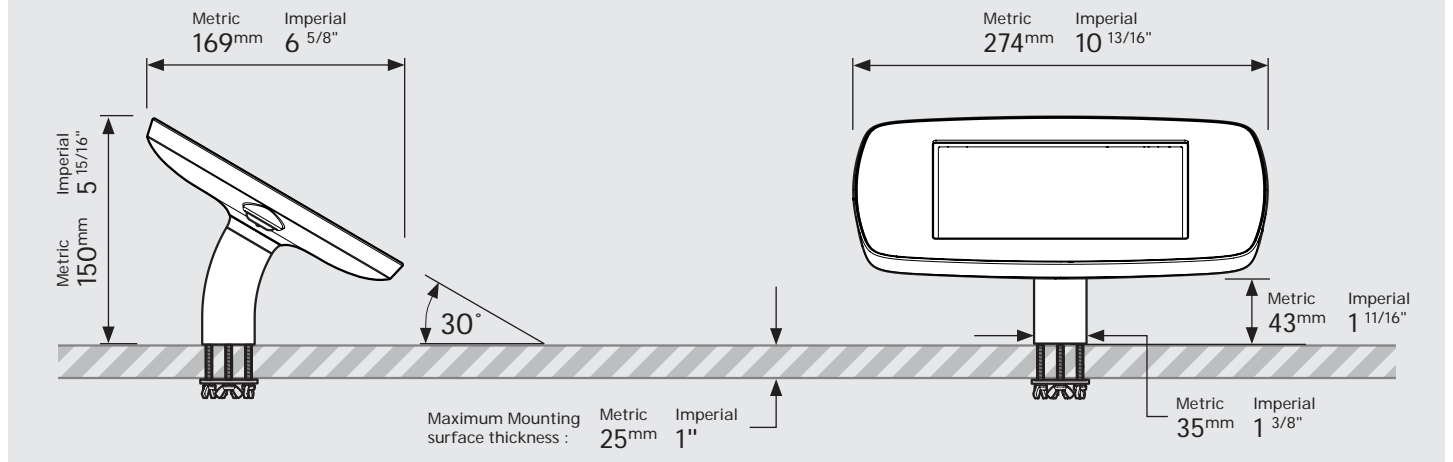

- iPad Pro 12.9" 1st Gen
- iPad Pro 12.9" 2nd Gen
- iPad Pro 12.9" 3rd Gen
- Microsoft Surface Pro 4
- Microsoft Surface Pro 5

PRODUCT DATA SHEET - BOUNCEPAD DESK

bouncepad[®]

Case: Mini Arm: Desk Mounting: Fixing from below
 Fixing from Above Packaged weight: 1.66kg Colour: White
 Black

Mounting: Fixing from Below

Mounting: Fixing from Above

Parts in the Box

PRODUCT DATA SHEET - BOUNCEPAD DESK

bouncepad[®]

Case: Midi Arm: Desk Mounting: Fixing from below
 Fixing from Above Packaged weight: 1.84kg Colour: White
 Black