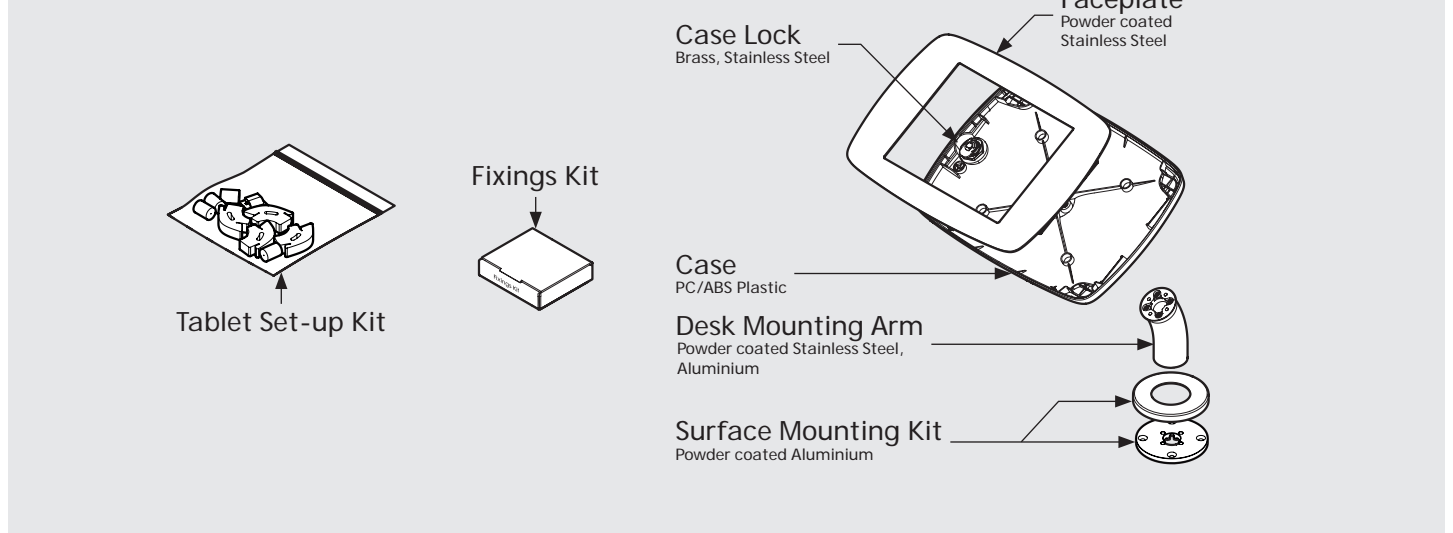

- iPad Pro 12.9" 1st Gen
- iPad Pro 12.9" 2nd Gen
- iPad Pro 12.9" 3rd Gen
- Microsoft Surface Pro 4
- Microsoft Surface Pro 5

PRODUCT DATA SHEET - BOUNCEPAD DESK

bouncepad[®]

Case: Mini Arm: Desk Mounting: Fixing from below
 Fixing from Above Packaged weight: 1.66kg Colour: White
 Black

Mounting: Fixing from Below

Mounting: Fixing from Above

Parts in the Box

PRODUCT DATA SHEET - BOUNCEPAD DESK

bouncepad[®]

Case: Midi Arm: Desk Mounting: Fixing from below
 Fixing from Above Packaged weight: 1.84kg Colour: White
 Black