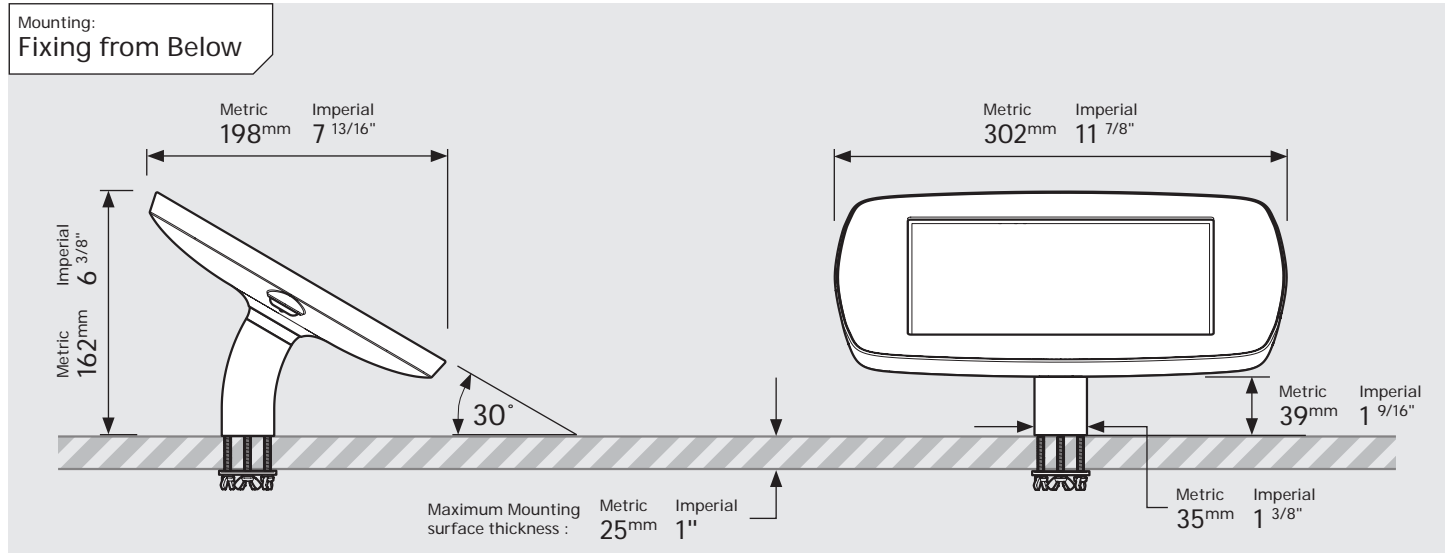

Mounting: Fixing from Below

Mounting: Fixing from Above

Parts in the Box

PRODUCT DATA SHEET - BOUNCEPAD DESK

bouncepad[®]

Case: Midi Arm: Desk Mounting: Fixing from below
 Fixing from Above Packaged weight: 1.84kg Colour: White
 Black