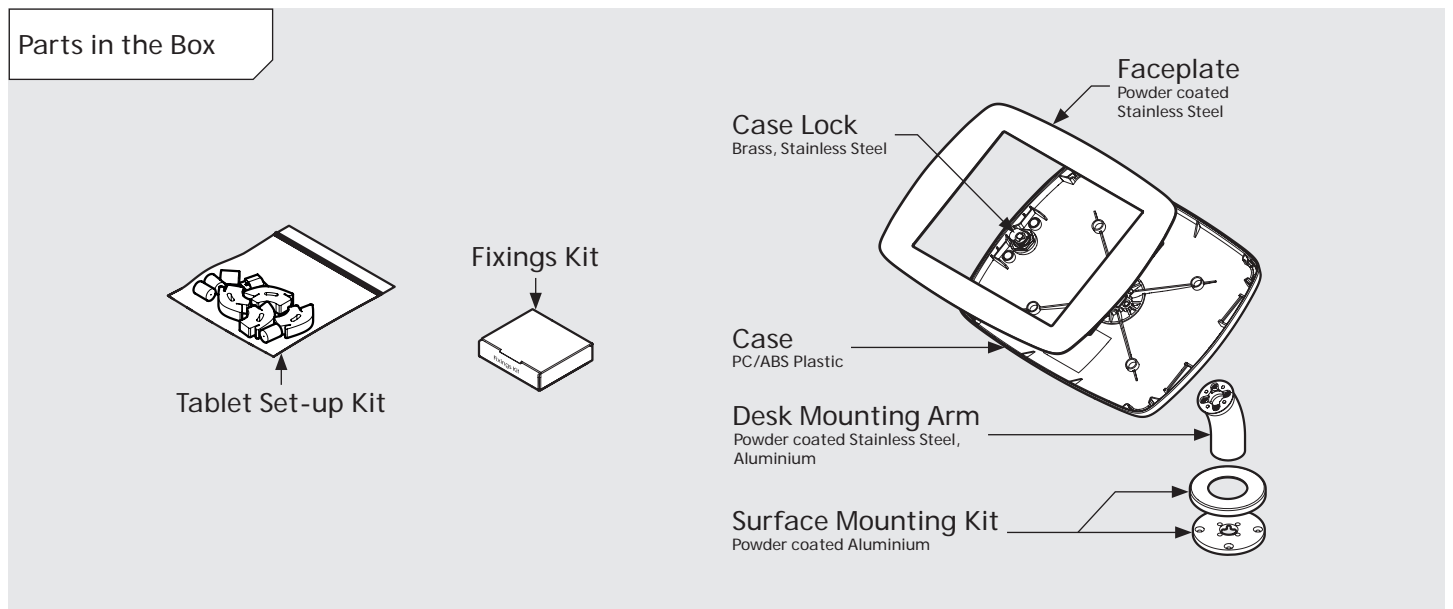

Mounting: Fixing from Below

Mounting: Fixing from Above

Parts in the Box

PRODUCT DATA SHEET - BOUNCEPAD DESK

bouncepad[®]

Case: Midi Arm: Desk Mounting: Fixing from below
 Fixing from Above Packaged weight: 1.84kg Colour: White
 Black