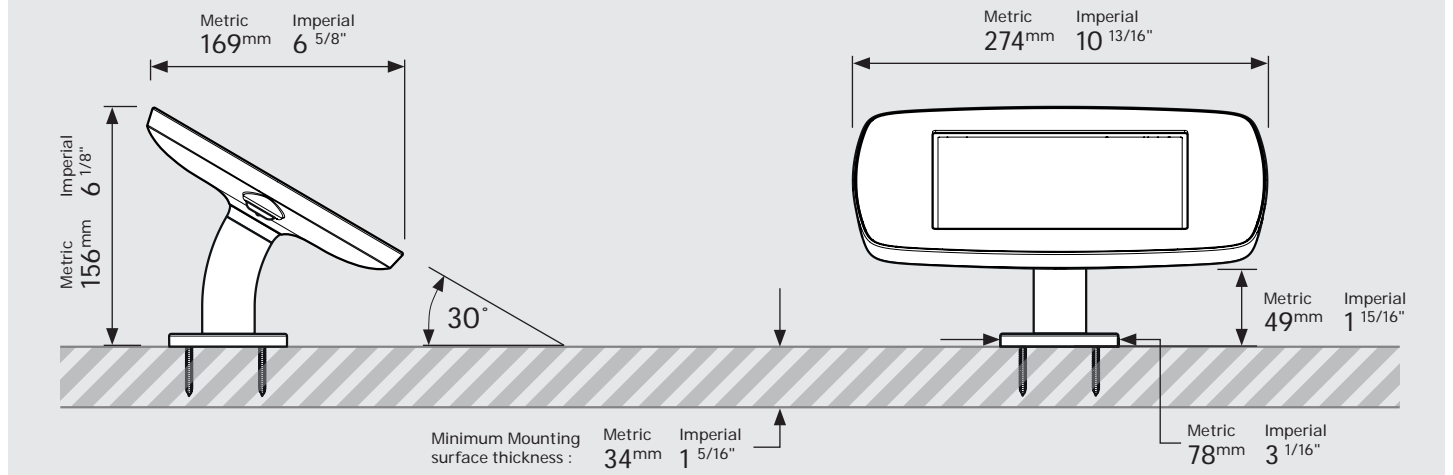

- iPad Pro 12.9" 1st Gen
- iPad Pro 12.9" 2nd Gen
- iPad Pro 12.9" 3rd Gen
- Microsoft Surface Pro 4
- Microsoft Surface Pro 5

PRODUCT DATA SHEET - BOUNCEPAD DESK

bouncepad[®]

Case: Mini Arm: Desk Mounting: Fixing from below
 Fixing from Above Packaged weight: 1.66kg Colour: White
 Black

Mounting: Fixing from Below

Mounting: Fixing from Above

Parts in the Box

PRODUCT DATA SHEET - BOUNCEPAD DESK

bouncepad[®]

Case: Midi Arm: Desk Mounting: Fixing from below
 Fixing from Above Packaged weight: 1.84kg Colour: White
 Black