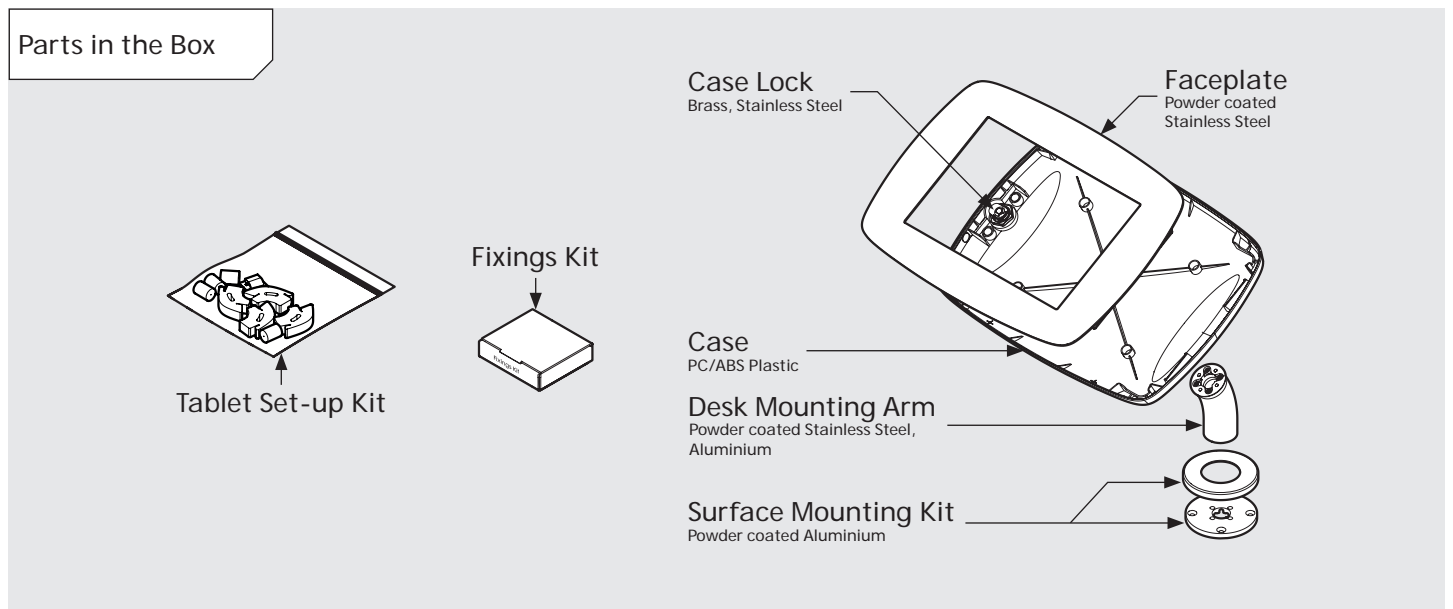

PRODUCT DATA SHEET - BOUNCEPAD DESK

bouncepad®

Case: Maxi Arm: Desk Mounting: Fixing from below
Fixing from Above Packaged weight: 2.07kg Colour: White
Black