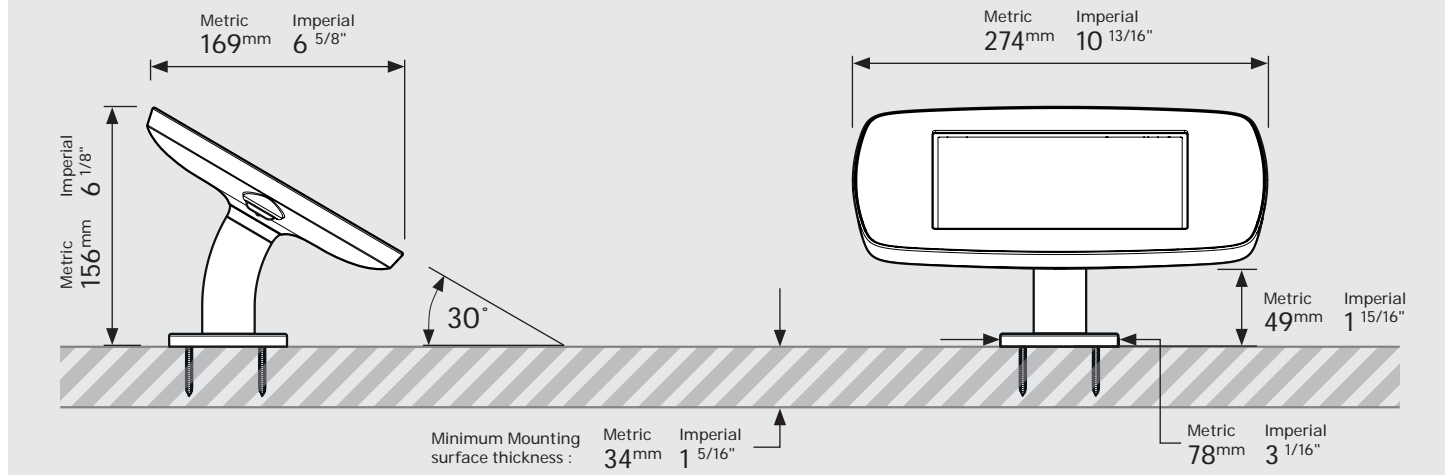

- iPad Pro 12.9" 1st Gen
- iPad Pro 12.9" 2nd Gen
- iPad Pro 12.9" 3rd Gen
- Microsoft Surface Pro 4
- Microsoft Surface Pro 5

PRODUCT DATA SHEET - BOUNCEPAD DESK

bouncepad[®]

Case: Mini Arm: Desk Mounting: Fixing from below
 Fixing from Above Packaged weight: 1.66kg Colour: White
 Black

Mounting: Fixing from Below

Mounting: Fixing from Above

Parts in the Box

PRODUCT DATA SHEET - BOUNCEPAD DESK

bouncepad[®]

Case:	Arm:	Mounting:	Packaged weight:	Colour:
Midi	Desk	Fixing from below	1.84kg	White Black
		Fixing from Above		