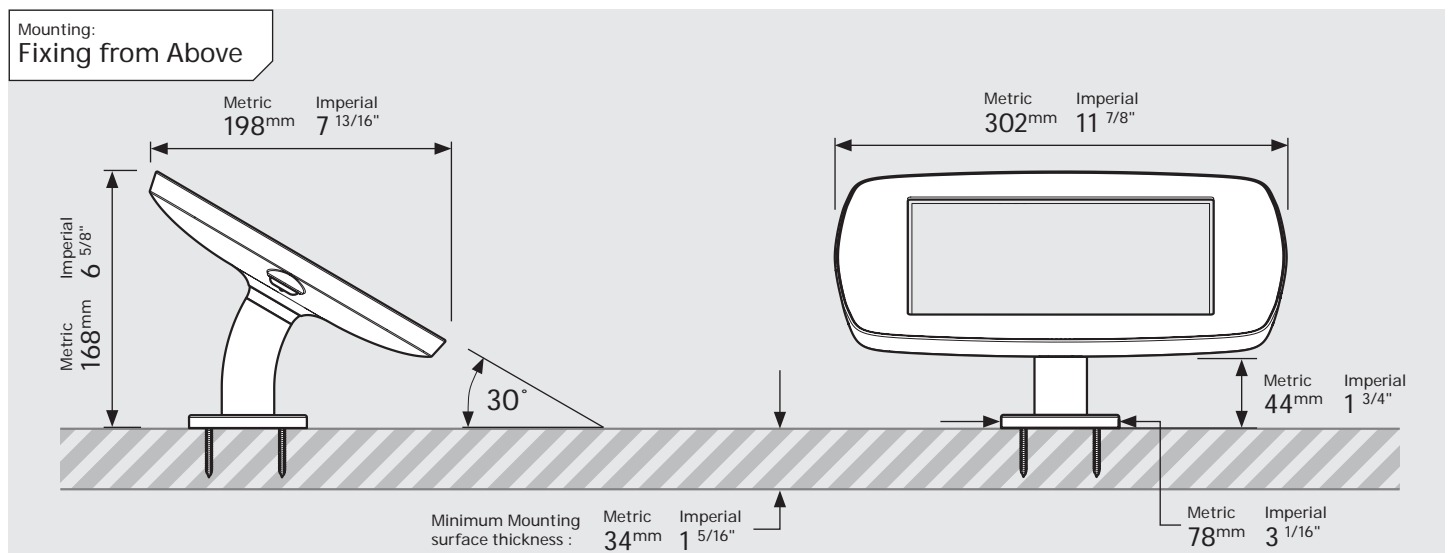

Mounting: Fixing from Below

Mounting: Fixing from Above

Parts in the Box

PRODUCT DATA SHEET - BOUNCEPAD DESK

bouncepad[®]

Case:	Arm:	Mounting:	Packaged weight:	Colour:
Midi	Desk	Fixing from below	1.84kg	White Black
		Fixing from Above		