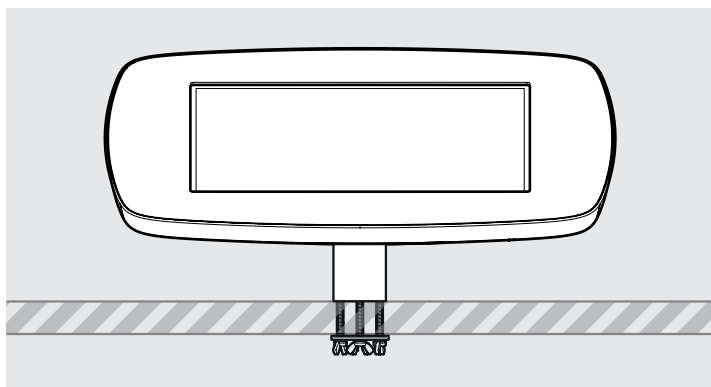

Maxi Case supported devices:

- iPad Pro 10.5
- iPad Pro 11.0
- iPad Air (2019)
- Samsung Tab A6 10.1
- Samsung Tab A 10.1
- Samsung Tab A 10.5
- Samsung Tab 4 10.1
- Microsoft Surface Go