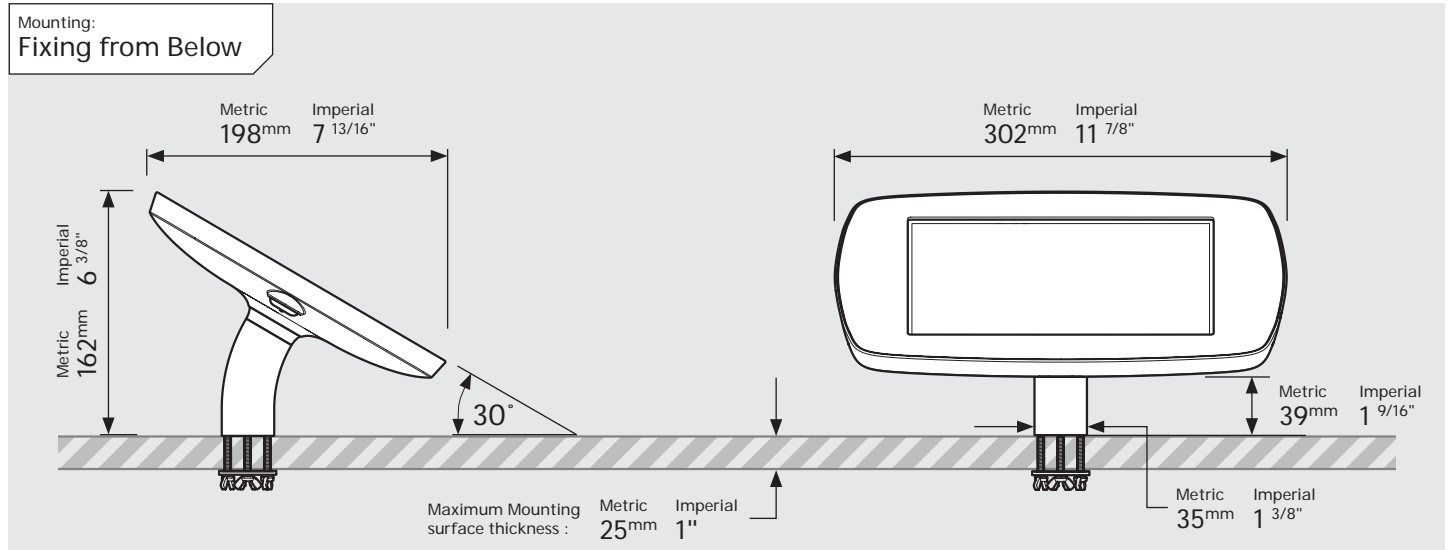

Mounting: Fixing from Below

Mounting: Fixing from Above

Parts in the Box

PRODUCT DATA SHEET - BOUNCEPAD DESK

bouncepad[®]

Case:	Arm:	Mounting:	Packaged weight:	Colour:
Midi	Desk	Fixing from below	1.84kg	White Black
		Fixing from Above		