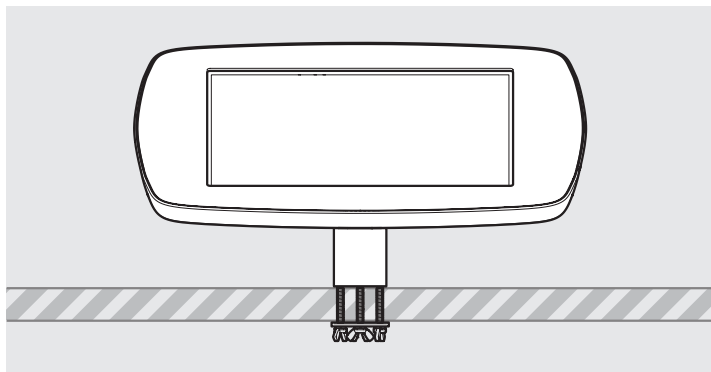

Midi Case supported devices:

- iPad 6th Gen
- iPad 5th Gen
- iPad 4th Gen
- iPad 3rd Gen
- iPad Pro 9.7
- iPad Air 1
- iPad Air 2
- Samsung Tab S2 9.7
- Samsung Tab S3 9.7
- Samsung Tab A 9.7