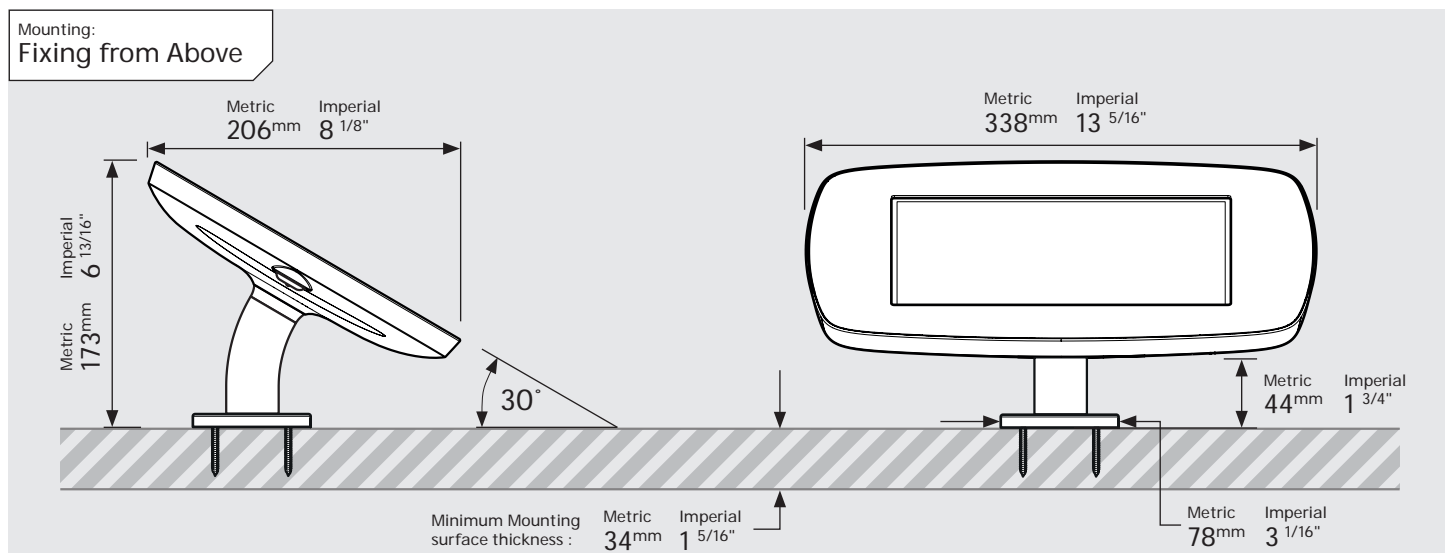

PRODUCT DATA SHEET - BOUNCEPAD DESK

bouncepad®

Case: Maxi Arm: Desk Mounting: Fixing from below
Fixing from Above Packaged weight: 2.07kg Colour: White
Black