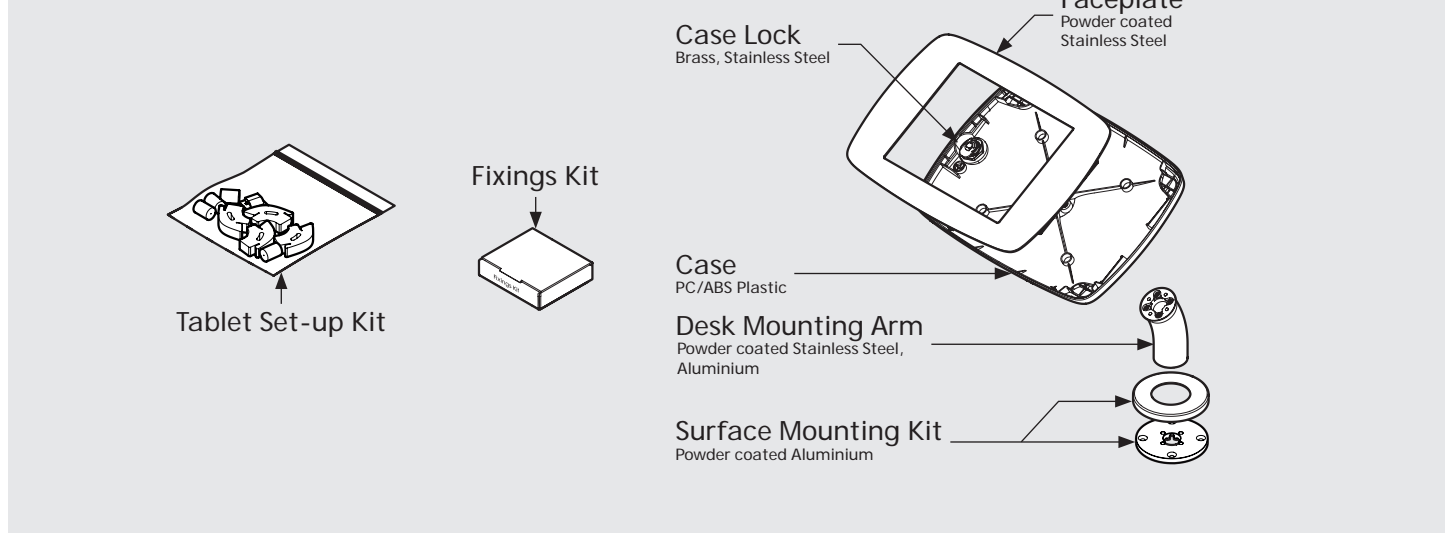

- iPad Pro 12.9" 1st Gen
- iPad Pro 12.9" 2nd Gen
- iPad Pro 12.9" 3rd Gen
- Microsoft Surface Pro 4
- Microsoft Surface Pro 5

PRODUCT DATA SHEET - BOUNCEPAD DESK

bouncepad[®]

Case: Mini Arm: Desk Mounting: Fixing from below
 Fixing from Above Packaged weight: 1.66kg Colour: White
 Black

Mounting: Fixing from Below

Mounting: Fixing from Above

Parts in the Box

PRODUCT DATA SHEET - BOUNCEPAD DESK

bouncepad[®]

Case:	Arm:	Mounting:	Packaged weight:	Colour:
Midi	Desk	Fixing from below	1.84kg	White Black
		Fixing from Above		