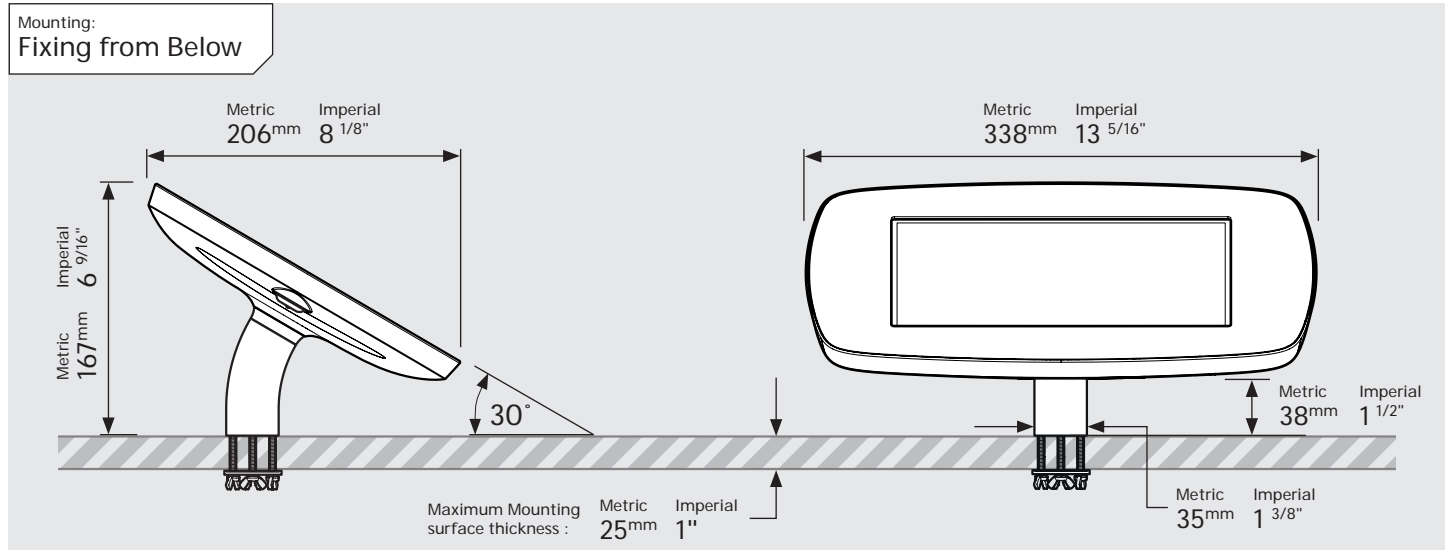

PRODUCT DATA SHEET - BOUNCEPAD DESK

bouncepad®

Case: Maxi Arm: Desk Mounting: Fixing from below
Fixing from Above Packaged weight: 2.07kg Colour: White
Black