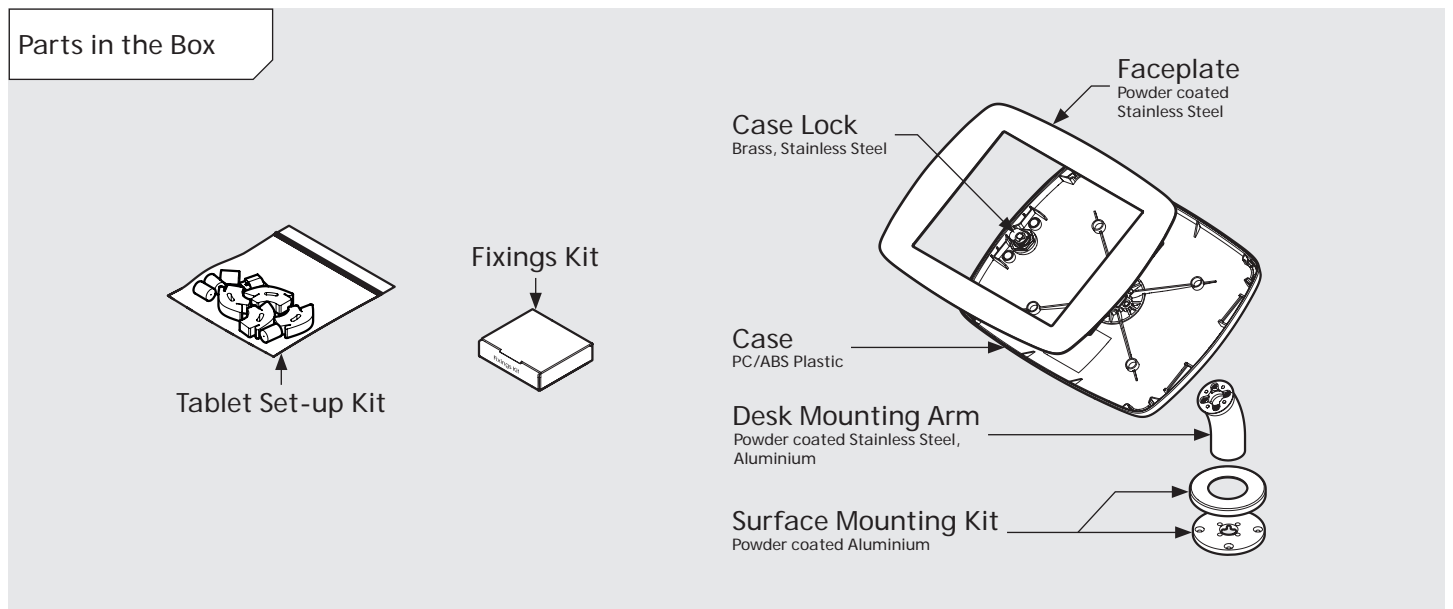

Mounting: Fixing from Below

Mounting: Fixing from Above

Parts in the Box

PRODUCT DATA SHEET - BOUNCEPAD DESK

bouncepad[®]

Case:	Arm:	Mounting:	Packaged weight:	Colour:
Midi	Desk	Fixing from below	1.84kg	White Black
		Fixing from Above		