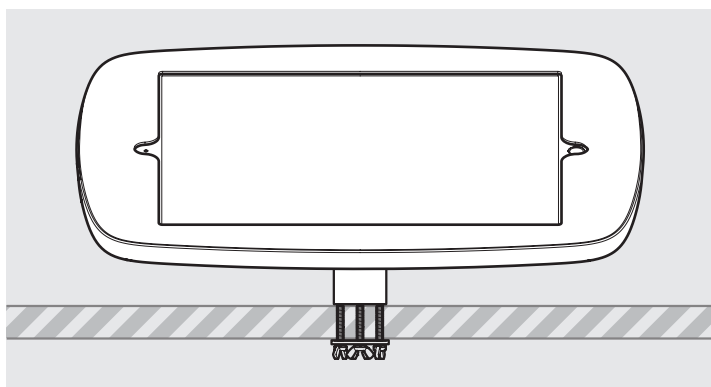

Mega Case supported devices:

- iPad Pro 12.9" 1st Gen
- iPad Pro 12.9" 2nd Gen
- iPad Pro 12.9" 3rd Gen
- Microsoft Surface Pro 4
- Microsoft Surface Pro 5