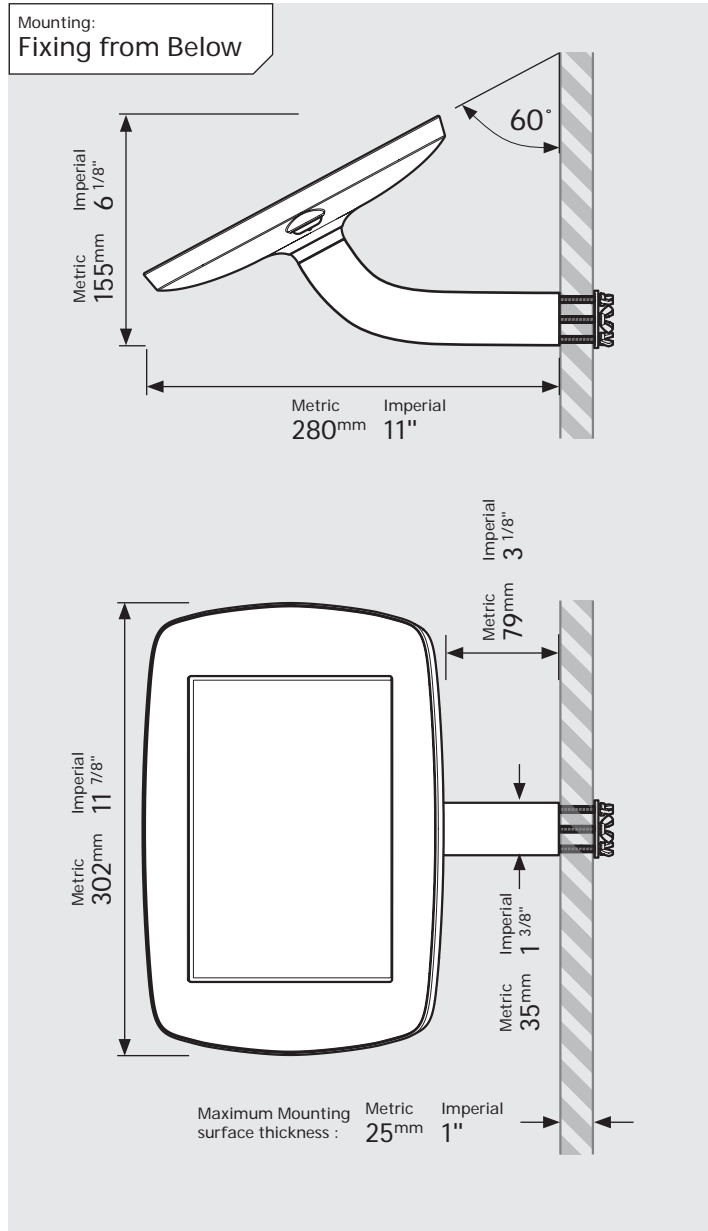

* Cable is not included for the Surface Pro 4 or Surface Pro 5 Tablets.
Cable is not included for the iPad Pro 12.9" 3rd Gen.

PRODUCT DATA SHEET - BOUNCEPAD BRANCH

Case: Mini Arm: Branch Mounting: Fixing from Below
 Fixing from Above Packaged weight: 1.71kg Colour: White
 Black

PRODUCT DATA SHEET - BOUNCEPAD BRANCH

Case: Midi
Arm: Branch
Mounting: Fixing from Below
Fixing from Above
Packaged weight: 1.89kg
Colour: White
 Black

PRODUCT DATA SHEET - BOUNCEPAD BRANCH

Case:	Arm:	Mounting:	Packaged weight:	Colour:
Maxi	Branch	Fixing from Below	2.12kg	White Black
		Fixing from Above		

PRODUCT DATA SHEET - BOUNCEPAD BRANCH

Case: Mega
Arm: Branch
Mounting: Fixing from Below
Package weight: 2.51kg
Colour: White
 Black
 Fixing from Above