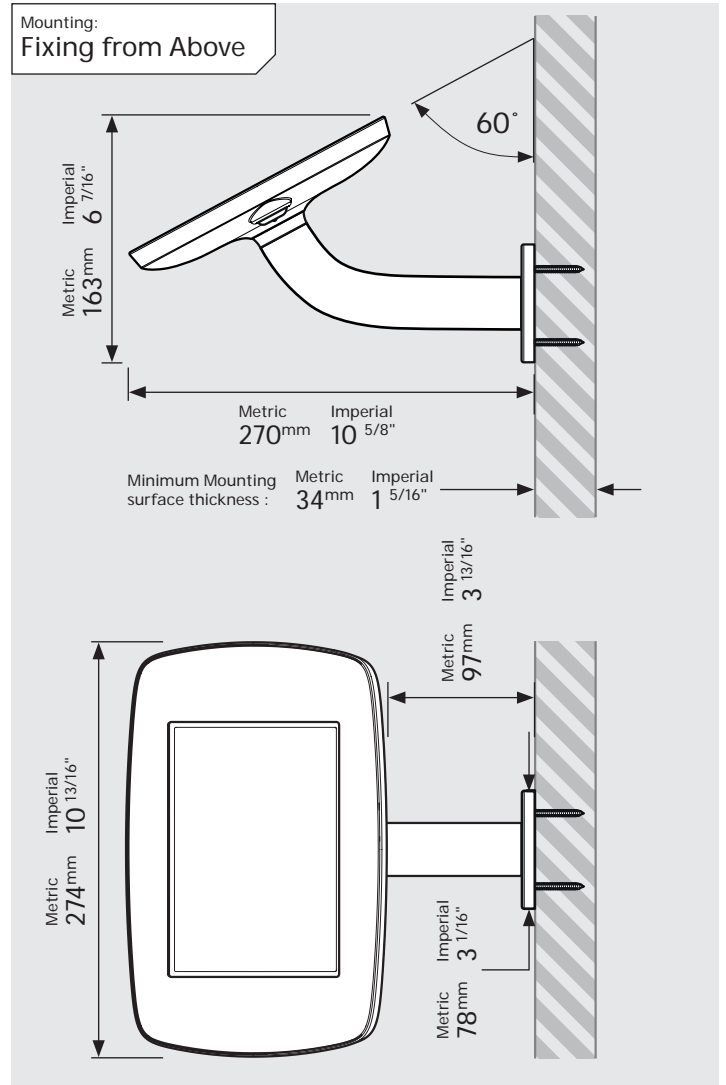

* Cable is not included for the Surface Pro 4 or Surface Pro 5 Tablets.
Cable is not included for the iPad Pro 12.9" 3rd Gen.

PRODUCT DATA SHEET - BOUNCEPAD BRANCH

Case: Mini Arm: Branch Mounting: Fixing from Below
 Fixing from Above Packaged weight: 1.71kg Colour: White
 Black

PRODUCT DATA SHEET - BOUNCEPAD BRANCH

Case: Midi
Arm: Branch
Mounting: Fixing from Below
Fixing from Above
Packaged weight: 1.89kg
Colour: White
 Black

PRODUCT DATA SHEET - BOUNCEPAD BRANCH

Case:	Arm:	Mounting:	Packaged weight:	Colour:
Maxi	Branch	Fixing from Below	2.12kg	White Black
		Fixing from Above		

PRODUCT DATA SHEET - BOUNCEPAD BRANCH

Case: Mega
Arm: Branch
Mounting: Fixing from Below
Package weight: 2.51kg
Colour: White
 Black
 Fixing from Above