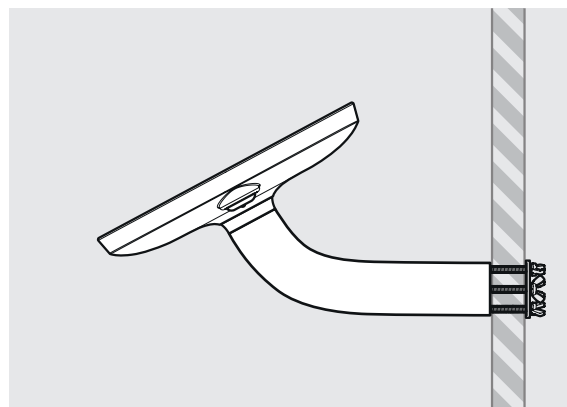

* Cable is not included for the Samsung Tab S3 9.7 Tablet

Maxi Case supported devices:

- iPad Pro 10.5
- iPad Pro 11.0
- iPad Air (2019)
- Samsung Tab A6 10.1
- Samsung Tab A 10.1
- Samsung Tab A 10.5
- Samsung Tab 4 10.1
- Microsoft Surface Go

* Cable is not included for the Surface Pro 4 or Surface Pro 5 Tablets.
Cable is not included for the iPad Pro 12.9" 3rd Gen.

PRODUCT DATA SHEET - BOUNCEPAD BRANCH

Case: Mini Arm: Branch Mounting: Fixing from Below
 Fixing from Above Packaged weight: 1.71kg Colour: White
 Black