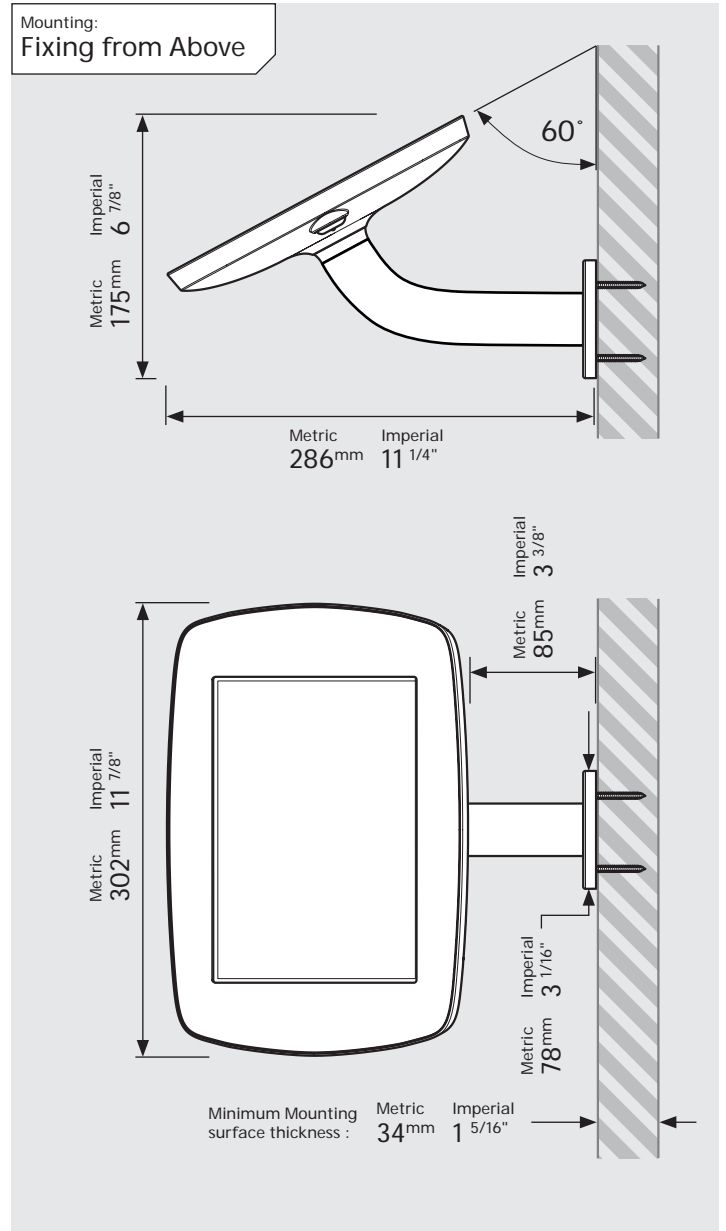

* Cable is not included for the Surface Pro 4 or Surface Pro 5 Tablets.
Cable is not included for the iPad Pro 12.9" 3rd Gen.

PRODUCT DATA SHEET - BOUNCEPAD BRANCH

Case: Mini Arm: Branch Mounting: Fixing from Below
 Fixing from Above Packaged weight: 1.71kg Colour: White
 Black

PRODUCT DATA SHEET - BOUNCEPAD BRANCH

Case: Midi
Arm: Branch
Mounting: Fixing from Below
Fixing from Above
Packaged weight: 1.89kg
Colour: White
 Black

PRODUCT DATA SHEET - BOUNCEPAD BRANCH

Case:	Arm:	Mounting:	Packaged weight:	Colour:
Maxi	Branch	Fixing from Below	2.12kg	White Black
		Fixing from Above		

PRODUCT DATA SHEET - BOUNCEPAD BRANCH

Case: Mega
Arm: Branch
Mounting: Fixing from Below
Package weight: 2.51kg
Colour: White
 Black
 Fixing from Above