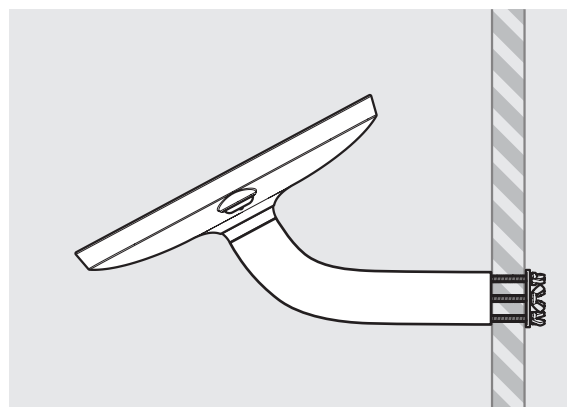

* Cable is not included for the Samsung Tab S3 9.7 Tablet

Maxi Case supported devices:

- iPad Pro 10.5
- iPad Pro 11.0
- iPad Air (2019)
- Samsung Tab A6 10.1
- Samsung Tab A 10.1
- Samsung Tab A 10.5
- Samsung Tab 4 10.1
- Microsoft Surface Go

* Cable is not included for the Surface Pro 4 or Surface Pro 5 Tablets.
Cable is not included for the iPad Pro 12.9" 3rd Gen.

PRODUCT DATA SHEET - BOUNCEPAD BRANCH

Case: Mini Arm: Branch Mounting: Fixing from Below
 Fixing from Above Packaged weight: 1.71kg Colour: White
 Black