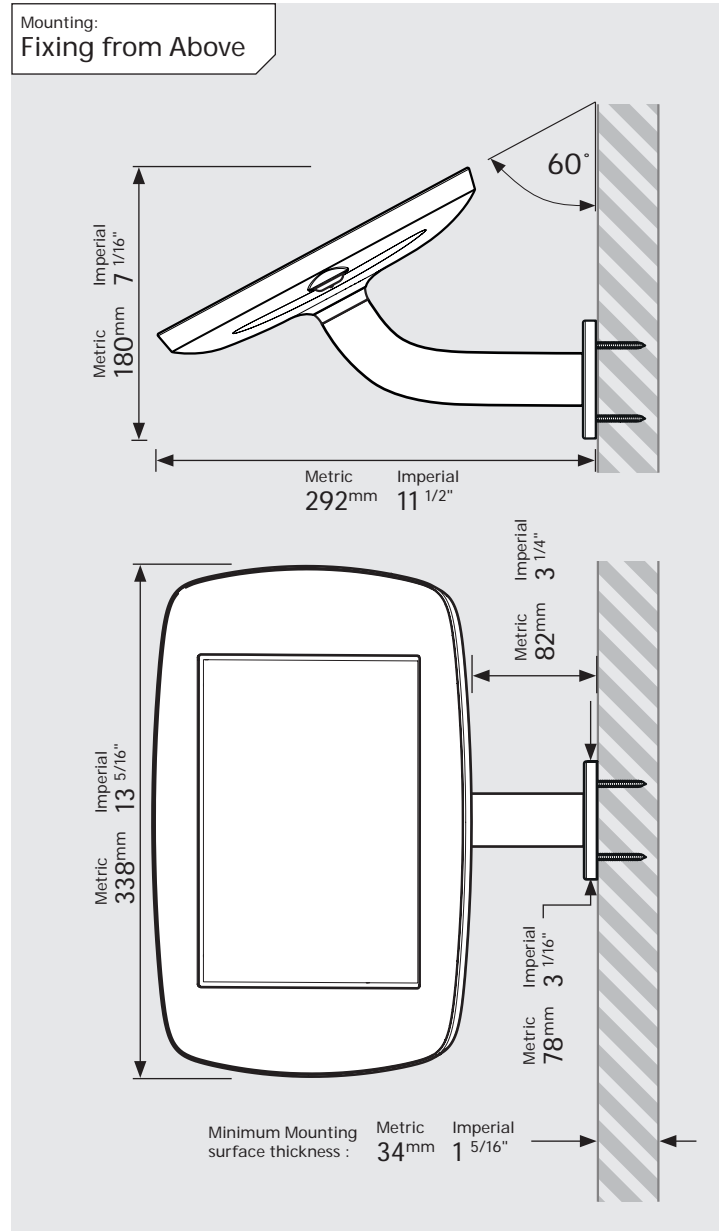

* Cable is not included for the Surface Pro 4 or Surface Pro 5 Tablets.
Cable is not included for the iPad Pro 12.9" 3rd Gen.

PRODUCT DATA SHEET - BOUNCEPAD BRANCH

Case: Mini Arm: Branch Mounting: Fixing from Below
 Fixing from Above Packaged weight: 1.71kg Colour: White
 Black

PRODUCT DATA SHEET - BOUNCEPAD BRANCH

Case: Midi
Arm: Branch
Mounting: Fixing from Below
Fixing from Above
Packaged weight: 1.89kg
Colour: White
 Black

PRODUCT DATA SHEET - BOUNCEPAD BRANCH

Case:	Arm:	Mounting:	Packaged weight:	Colour:
Maxi	Branch	Fixing from Below	2.12kg	White Black
		Fixing from Above		

PRODUCT DATA SHEET - BOUNCEPAD BRANCH

Case: Mega
Arm: Branch
Mounting: Fixing from Below
Package weight: 2.51kg
Colour: White
 Black
 Fixing from Above