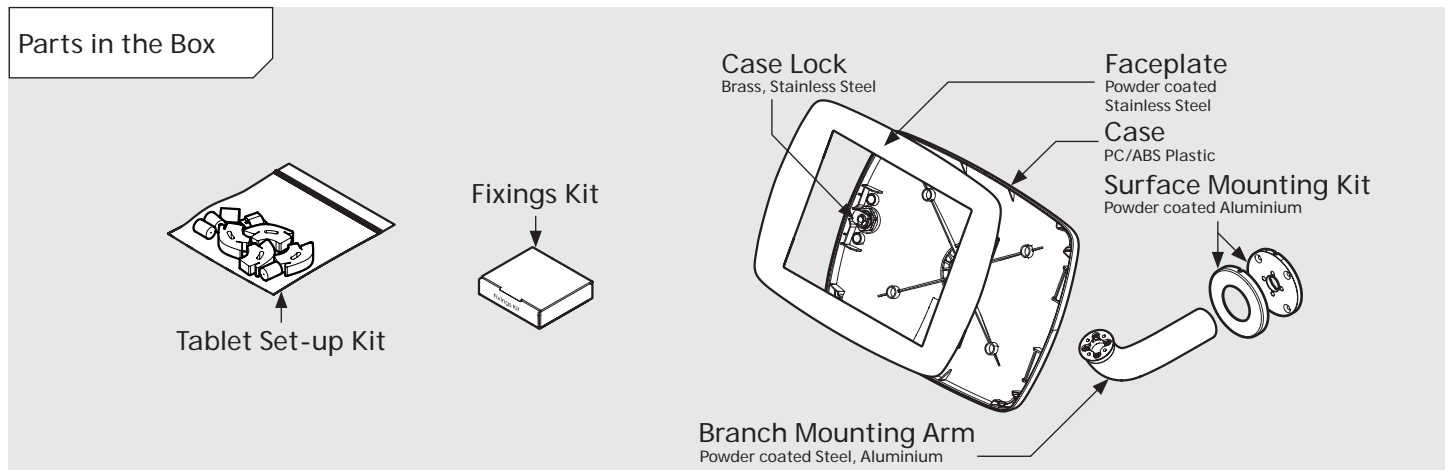

PRODUCT DATA SHEET - BOUNCEPAD BRANCH

Case: Midi
Arm: Branch
Mounting: Fixing from Below
Fixing from Above
Packaged weight: 1.89kg
Colour: White
Black