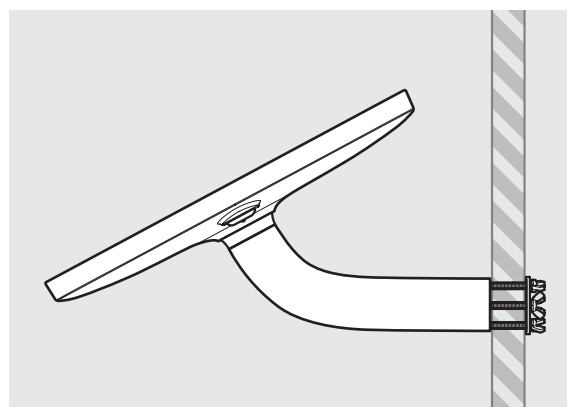

* Cable is not included for the Samsung Tab S3 9.7 Tablet

Maxi Case supported devices:

- iPad Pro 10.5
- iPad Pro 11.0
- iPad Air (2019)
- Samsung Tab A6 10.1
- Samsung Tab A 10.1
- Samsung Tab A 10.5
- Samsung Tab 4 10.1
- Microsoft Surface Go

* Cable is not included for the Surface Pro 4 or Surface Pro 5 Tablets.
Cable is not included for the iPad Pro 12.9" 3rd Gen.

PRODUCT DATA SHEET - BOUNCEPAD BRANCH

Case: Mini Arm: Branch Mounting: Fixing from Below
 Fixing from Above Packaged weight: 1.71kg Colour: White
 Black