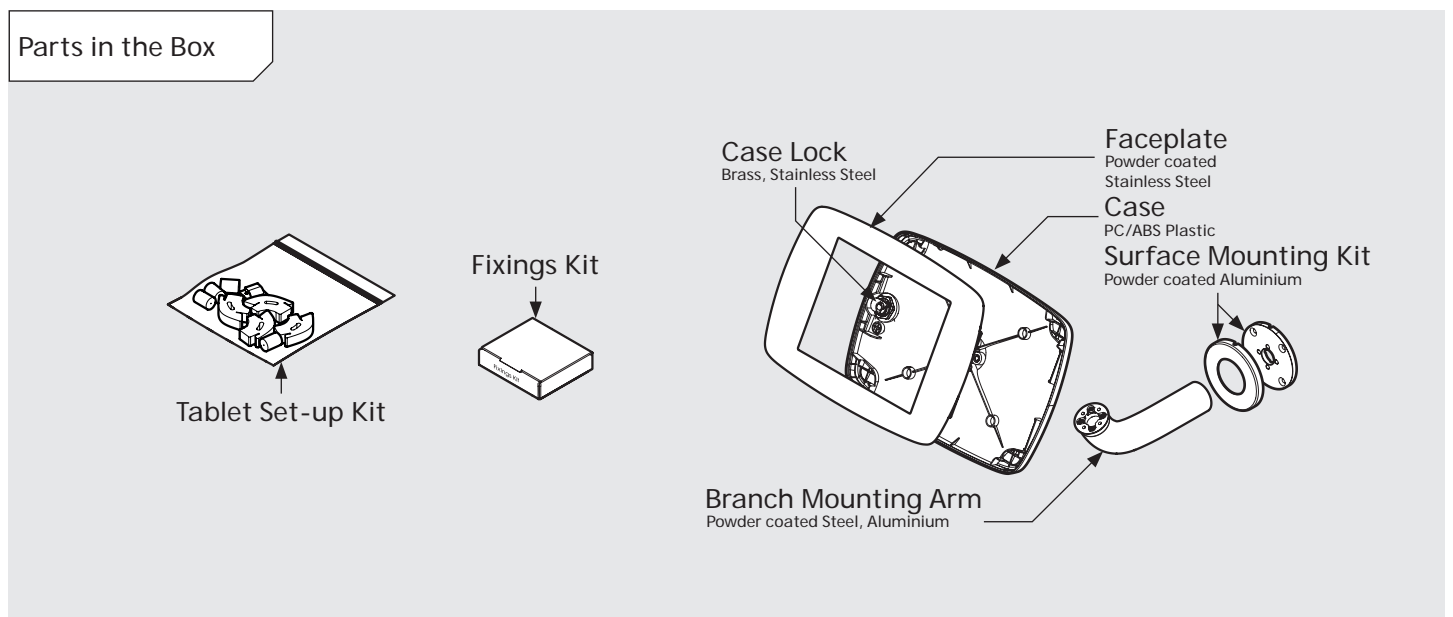

* Cable is not included for the Surface Pro 4 or Surface Pro 5 Tablets.
Cable is not included for the iPad Pro 12.9" 3rd Gen.

PRODUCT DATA SHEET - BOUNCEPAD BRANCH

Case: Mini Arm: Branch Mounting: Fixing from Below
 Fixing from Above Packaged weight: 1.71kg Colour: White
 Black