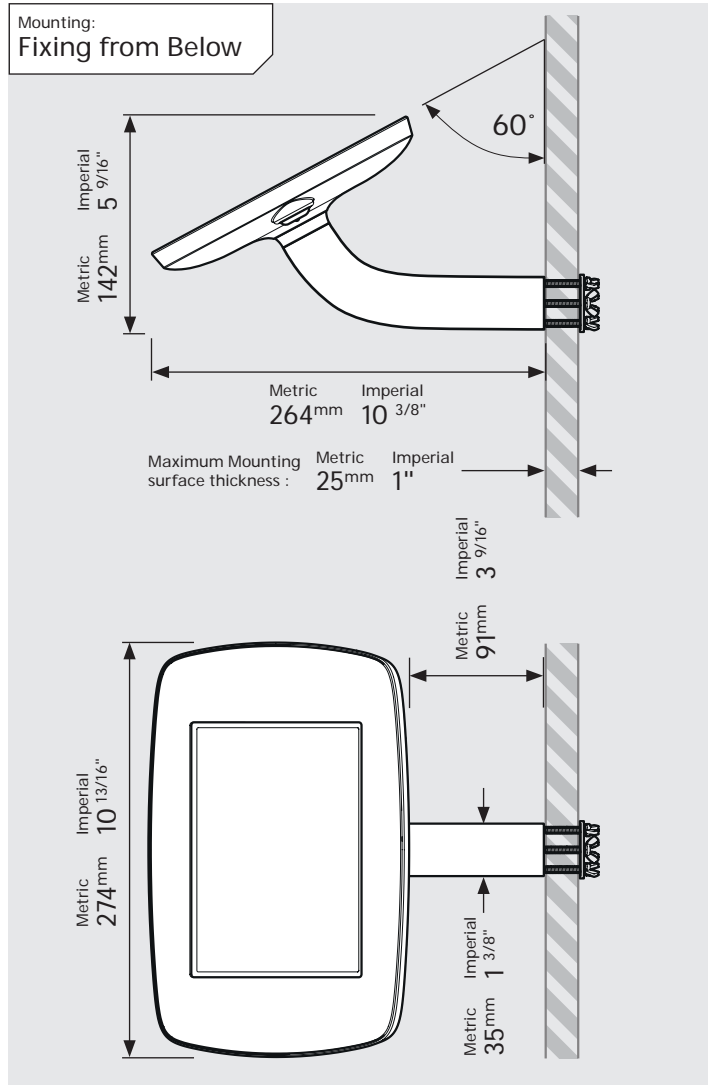

* Cable is not included for the Surface Pro 4 or Surface Pro 5 Tablets.
Cable is not included for the iPad Pro 12.9" 3rd Gen.

PRODUCT DATA SHEET - BOUNCEPAD BRANCH

Case: Mini Arm: Branch Mounting: Fixing from Below
 Fixing from Above Packaged weight: 1.71kg Colour: White
 Black

PRODUCT DATA SHEET - BOUNCEPAD BRANCH

Case: Midi
Arm: Branch
Mounting: Fixing from Below
Fixing from Above
Packaged weight: 1.89kg
Colour: White
 Black

PRODUCT DATA SHEET - BOUNCEPAD BRANCH

Case:	Arm:	Mounting:	Packaged weight:	Colour:
Maxi	Branch	Fixing from Below	2.12kg	White Black
		Fixing from Above		

PRODUCT DATA SHEET - BOUNCEPAD BRANCH

Case: Mega
Arm: Branch
Mounting: Fixing from Below
Package weight: 2.51kg
Colour: White
 Black
 Fixing from Above