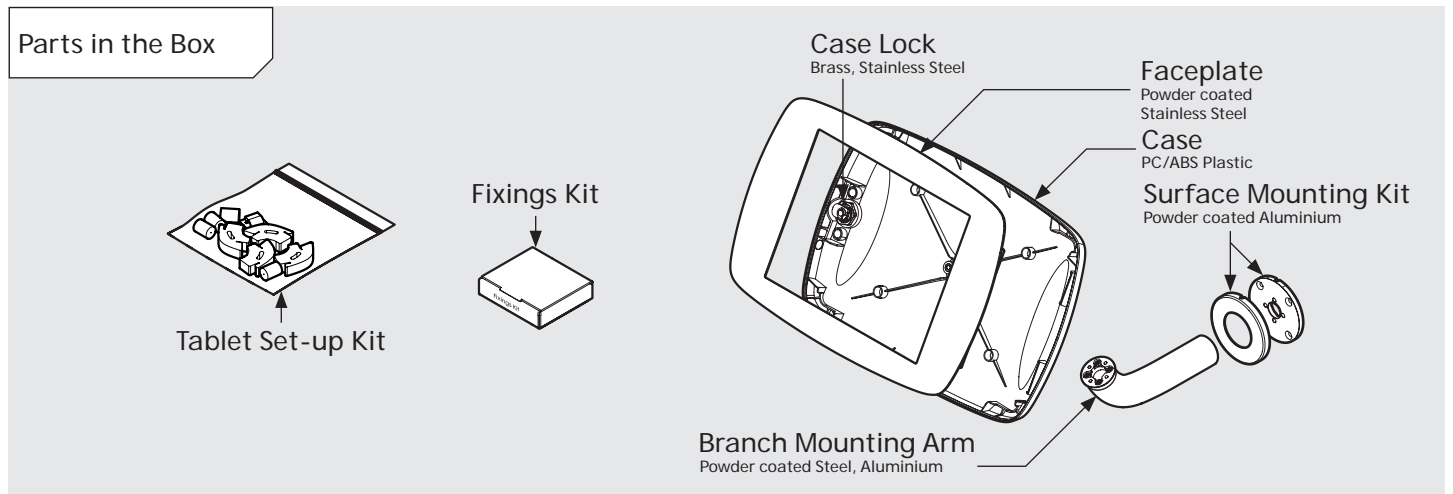

PRODUCT DATA SHEET - BOUNCEPAD BRANCH

Case: Midi
Arm: Branch
Mounting: Fixing from Below
Fixing from Above
Packaged weight: 1.89kg
Colour: White
 Black

PRODUCT DATA SHEET - BOUNCEPAD BRANCH

Case:	Arm:	Mounting:	Packaged weight:	Colour:
Maxi	Branch	Fixing from Below	2.12kg	White Black
		Fixing from Above		

PRODUCT DATA SHEET - BOUNCEPAD BRANCH

Case: Mega
Arm: Branch
Mounting: Fixing from Below
Package weight: 2.51kg
Colour: White
 Black
 Fixing from Above