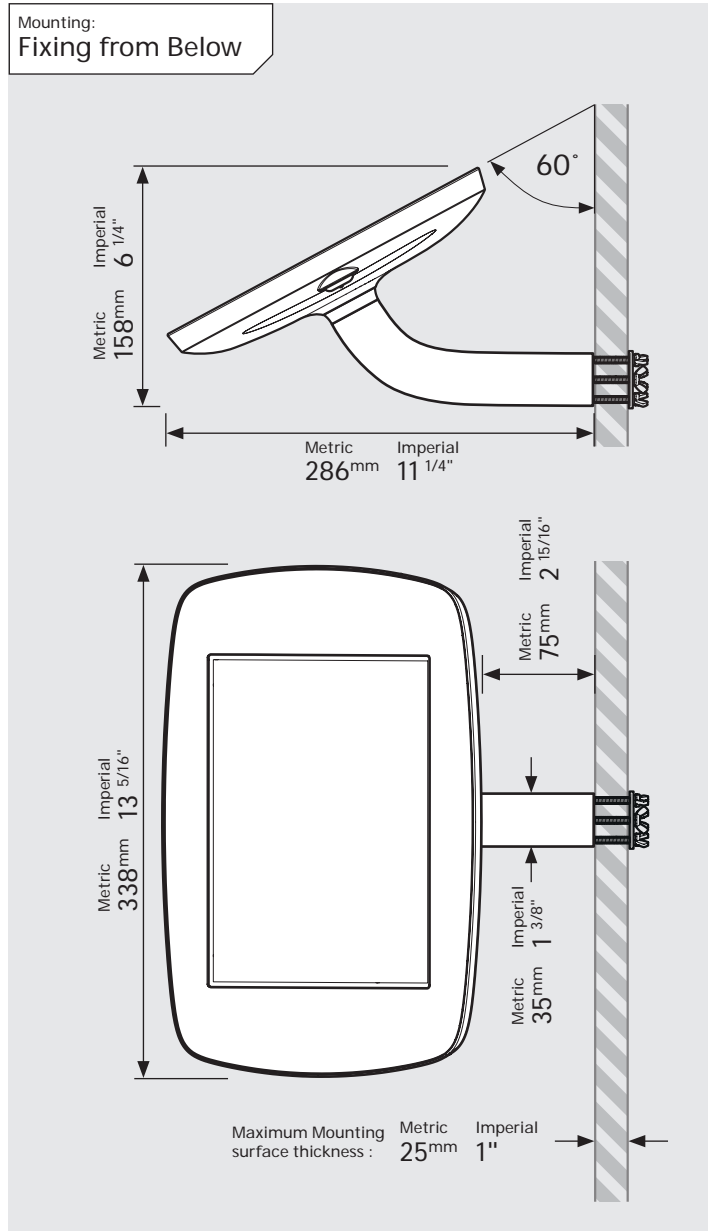

* Cable is not included for the Surface Pro 4 or Surface Pro 5 Tablets.
Cable is not included for the iPad Pro 12.9" 3rd Gen.

PRODUCT DATA SHEET - BOUNCEPAD BRANCH

Case: Mini Arm: Branch Mounting: Fixing from Below
 Fixing from Above Packaged weight: 1.71kg Colour: White
 Black

PRODUCT DATA SHEET - BOUNCEPAD BRANCH

Case: Midi
Arm: Branch
Mounting: Fixing from Below
Fixing from Above
Packaged weight: 1.89kg
Colour: White
 Black

PRODUCT DATA SHEET - BOUNCEPAD BRANCH

Case:	Arm:	Mounting:	Packaged weight:	Colour:
Maxi	Branch	Fixing from Below	2.12kg	White Black
		Fixing from Above		

PRODUCT DATA SHEET - BOUNCEPAD BRANCH

Case: Mega
Arm: Branch
Mounting: Fixing from Below
Package weight: 2.51kg
Colour: White
 Black
 Fixing from Above