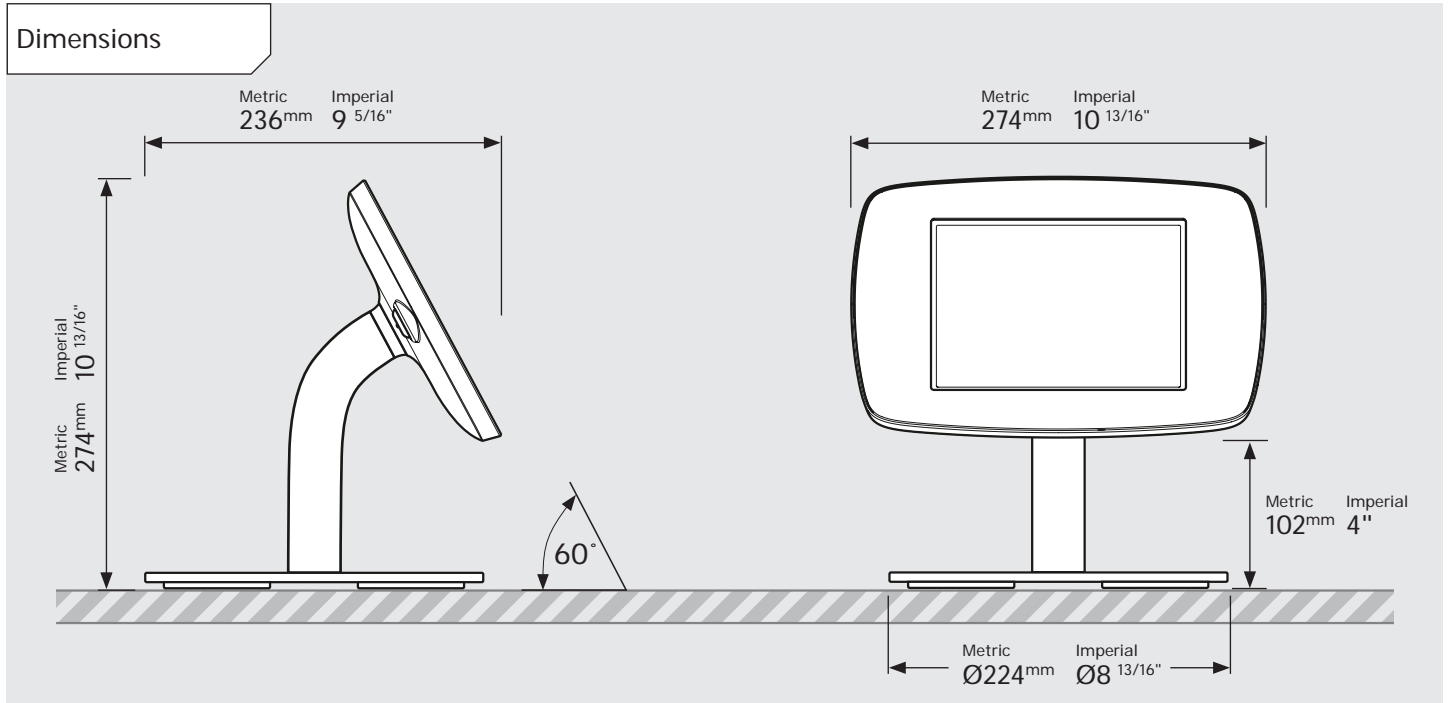

- iPad Pro 12.9" 1st Gen
- iPad Pro 12.9" 2nd Gen
- iPad Pro 12.9" 3rd Gen
- Microsoft Surface Pro 4
- Microsoft Surface Pro 5

PRODUCT DATA SHEET - BOUNCEPAD COUNTER 60

bouncepad[®]

Case: Mini Arm: Static60 Mounting: Freestanding Base Packaged weight: 3.6kg Colour: White
Black

PRODUCT DATA SHEET - BOUNCEPAD COUNTER 60

bouncepad[®]

Case: Midi Arm: Static60 Mounting: Freestanding Base Packaged weight: 3.8kg Colour: White
Black

PRODUCT DATA SHEET - BOUNCEPAD COUNTER 60

bouncepad[®]

Case: **Maxi** Arm: **Static 60** Mounting: **Freestanding Base** Packaged weight: **4.0kg** Colour: **White/Black**

PRODUCT DATA SHEET - BOUNCEPAD COUNTER 60

bouncepad[®]

Case: Mega Arm: Static60 Mounting: Freestanding Base Packaged weight: 4.4kg Colour: White
Black