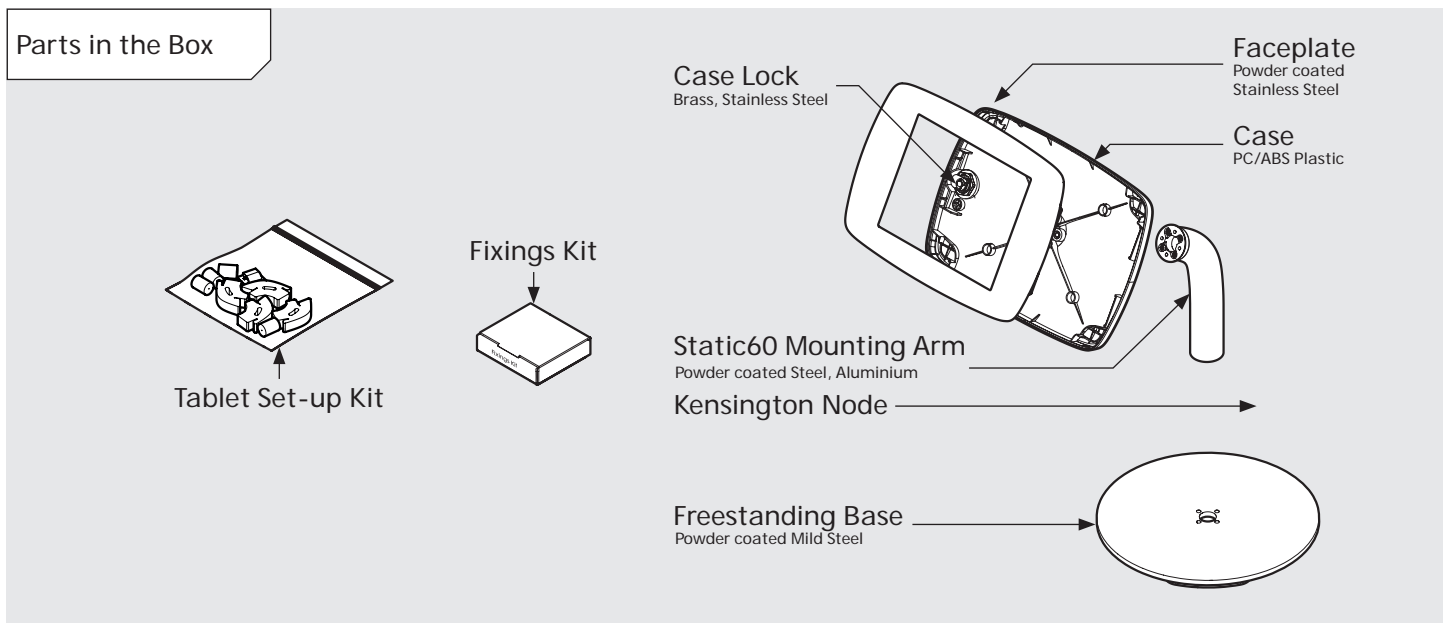

- iPad Pro 12.9" 1st Gen
- iPad Pro 12.9" 2nd Gen
- iPad Pro 12.9" 3rd Gen
- Microsoft Surface Pro 4
- Microsoft Surface Pro 5

PRODUCT DATA SHEET - BOUNCEPAD COUNTER 60

bouncepad[®]

Case: Mini Arm: Static60 Mounting: Freestanding Base Packaged weight: 3.6kg Colour: White
Black