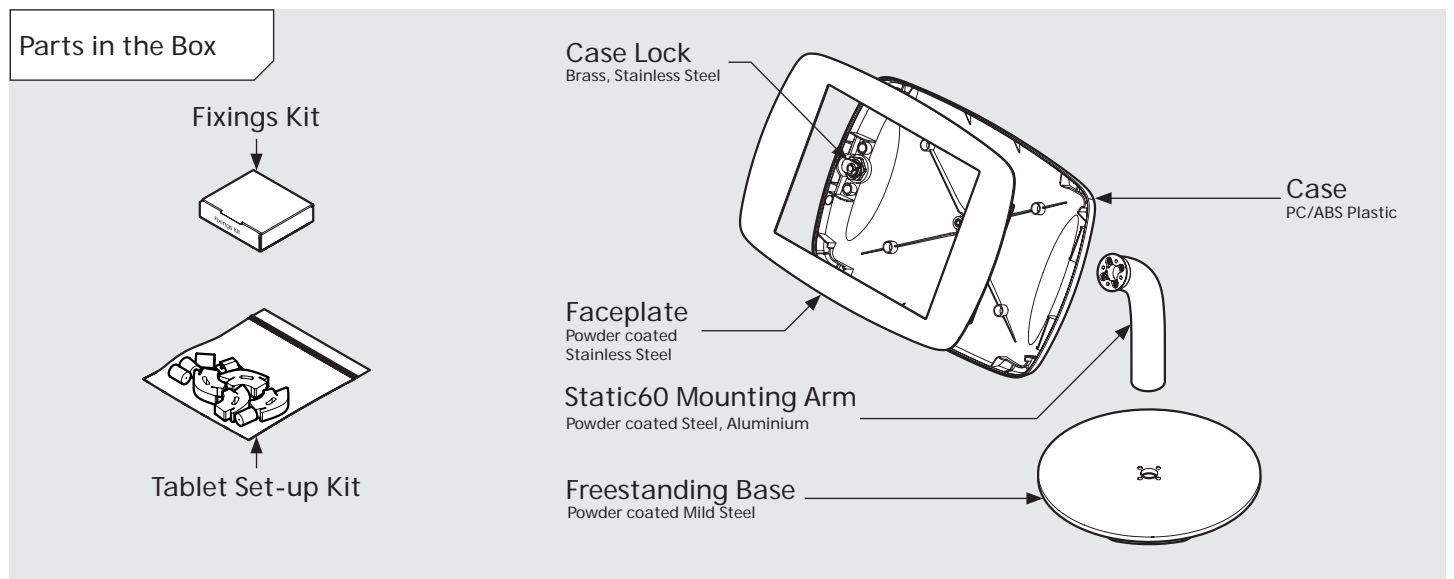

PRODUCT DATA SHEET - BOUNCEPAD COUNTER 60

bouncepad[®]

Case: Midi Arm: Static60 Mounting: Freestanding Base Packaged weight: 3.8kg Colour: White
Black

PRODUCT DATA SHEET - BOUNCEPAD COUNTER 60

bouncepad[®]

Case: **Maxi** Arm: **Static 60** Mounting: **Freestanding Base** Packaged weight: **4.0kg** Colour: **White/Black**

PRODUCT DATA SHEET - BOUNCEPAD COUNTER 60

bouncepad[®]

Case: Mega Arm: Static60 Mounting: Freestanding Base Packaged weight: 4.4kg Colour: White
Black