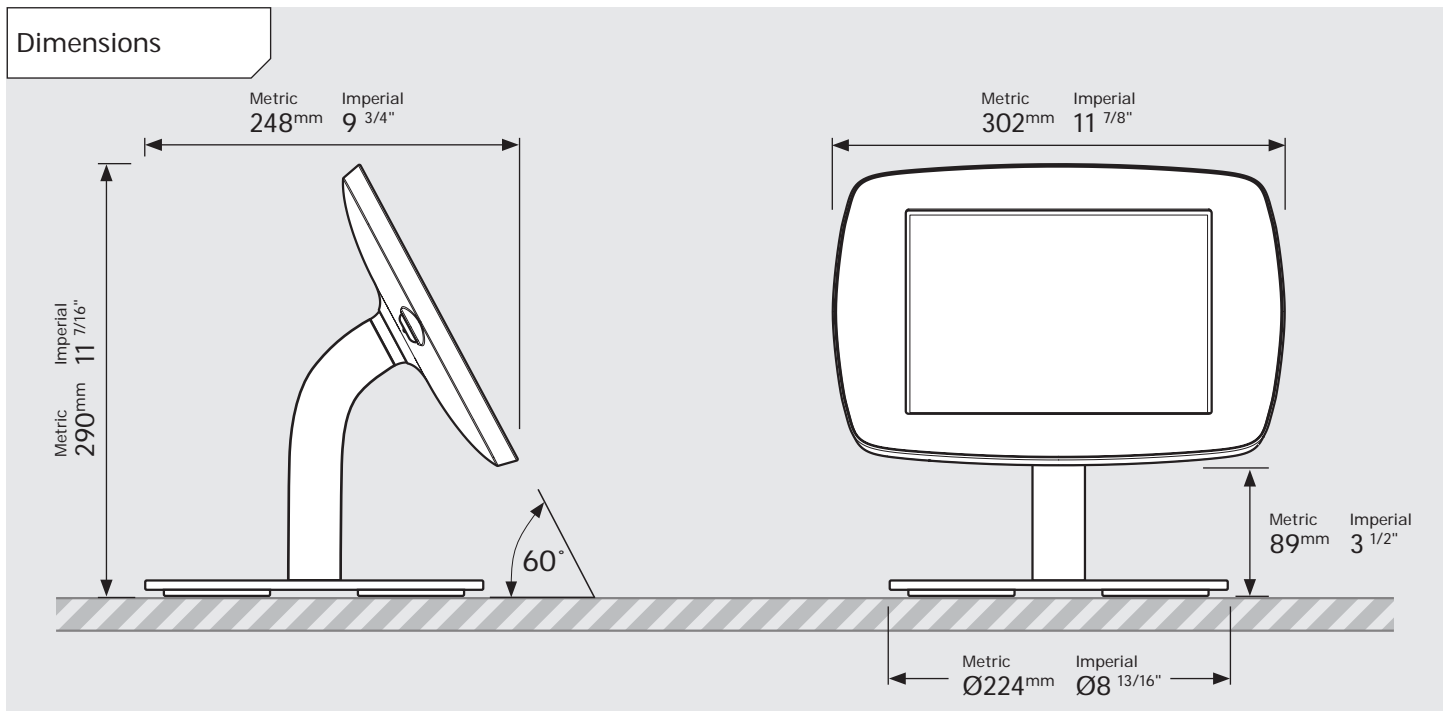

PRODUCT DATA SHEET - BOUNCEPAD COUNTER 60

bouncepad®

Case: Midi   Arm: Static60   Mounting: Freestanding Base   Packaged weight: 3.8kg   Colour: White
Black