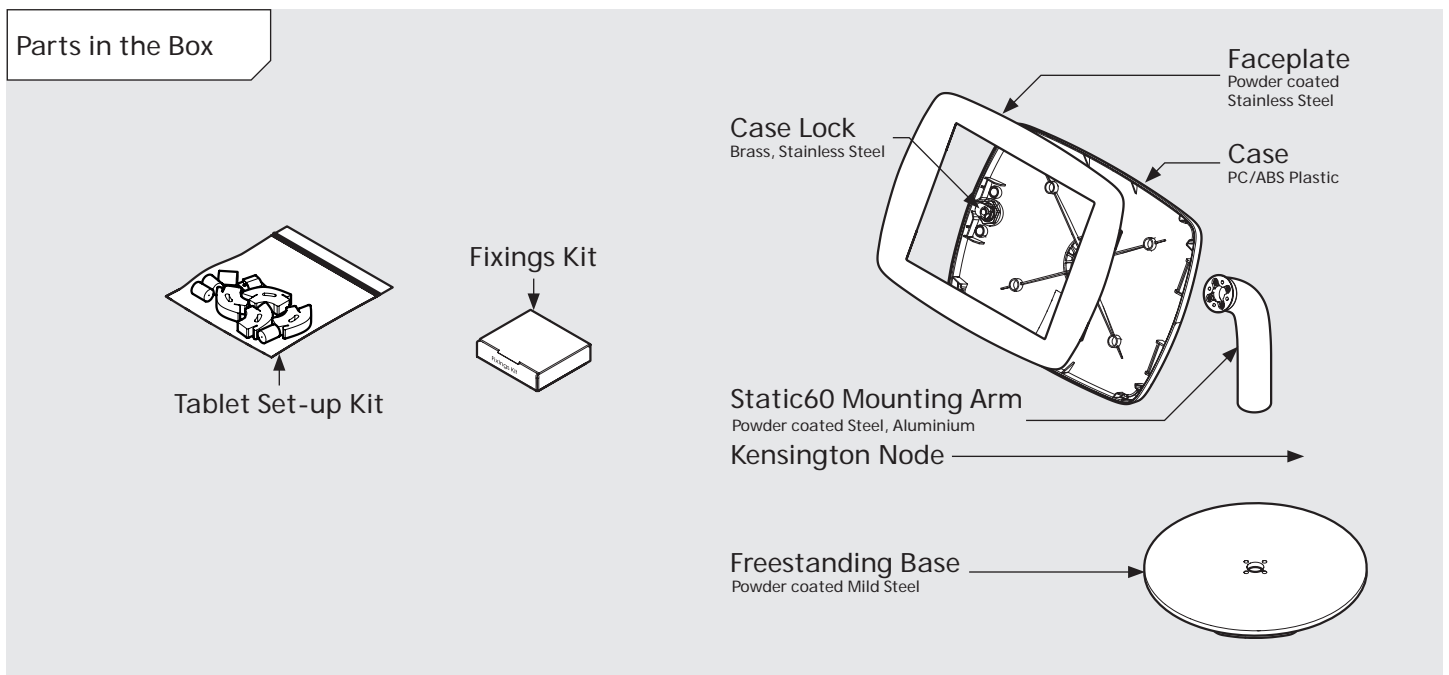

PRODUCT DATA SHEET - BOUNCEPAD COUNTER 60

bouncepad®

Case: Midi   Arm: Static60   Mounting: Freestanding Base   Packaged weight: 3.8kg   Colour: White
Black