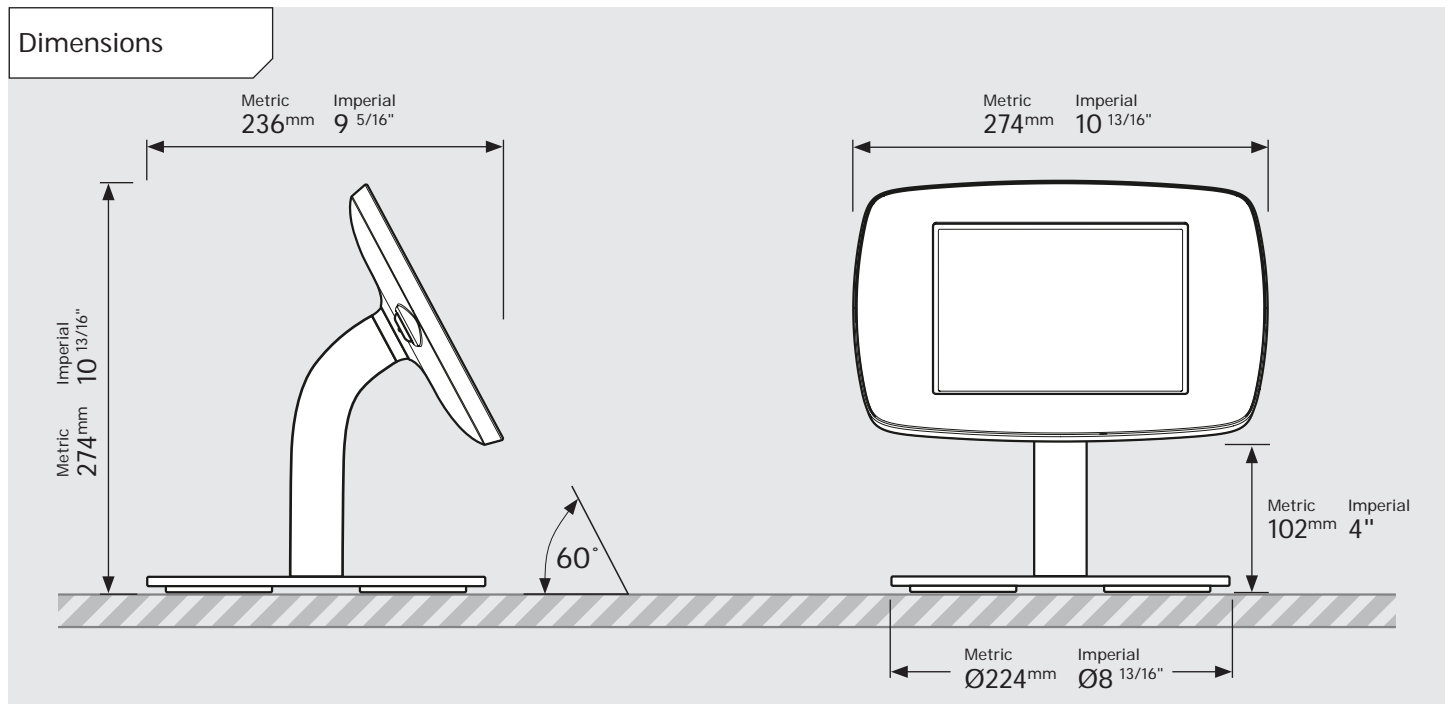

- iPad Pro 12.9" 1st Gen
- iPad Pro 12.9" 2nd Gen
- iPad Pro 12.9" 3rd Gen
- Microsoft Surface Pro 4
- Microsoft Surface Pro 5

PRODUCT DATA SHEET - BOUNCEPAD COUNTER 60

bouncepad[®]

Case: Mini Arm: Static60 Mounting: Freestanding Base Packaged weight: 3.6kg Colour: White
Black

PRODUCT DATA SHEET - BOUNCEPAD COUNTER 60

bouncepad[®]

Case: Midi Arm: Static60 Mounting: Freestanding Base Packaged weight: 3.8kg Colour: White
Black

PRODUCT DATA SHEET - BOUNCEPAD COUNTER 60

bouncepad[®]

Case: **Maxi** Arm: **Static 60** Mounting: **Freestanding Base** Packaged weight: **4.0kg** Colour: **White/Black**

PRODUCT DATA SHEET - BOUNCEPAD COUNTER 60

bouncepad[®]

Case: Mega Arm: Static60 Mounting: Freestanding Base Packaged weight: 4.4kg Colour: White Black