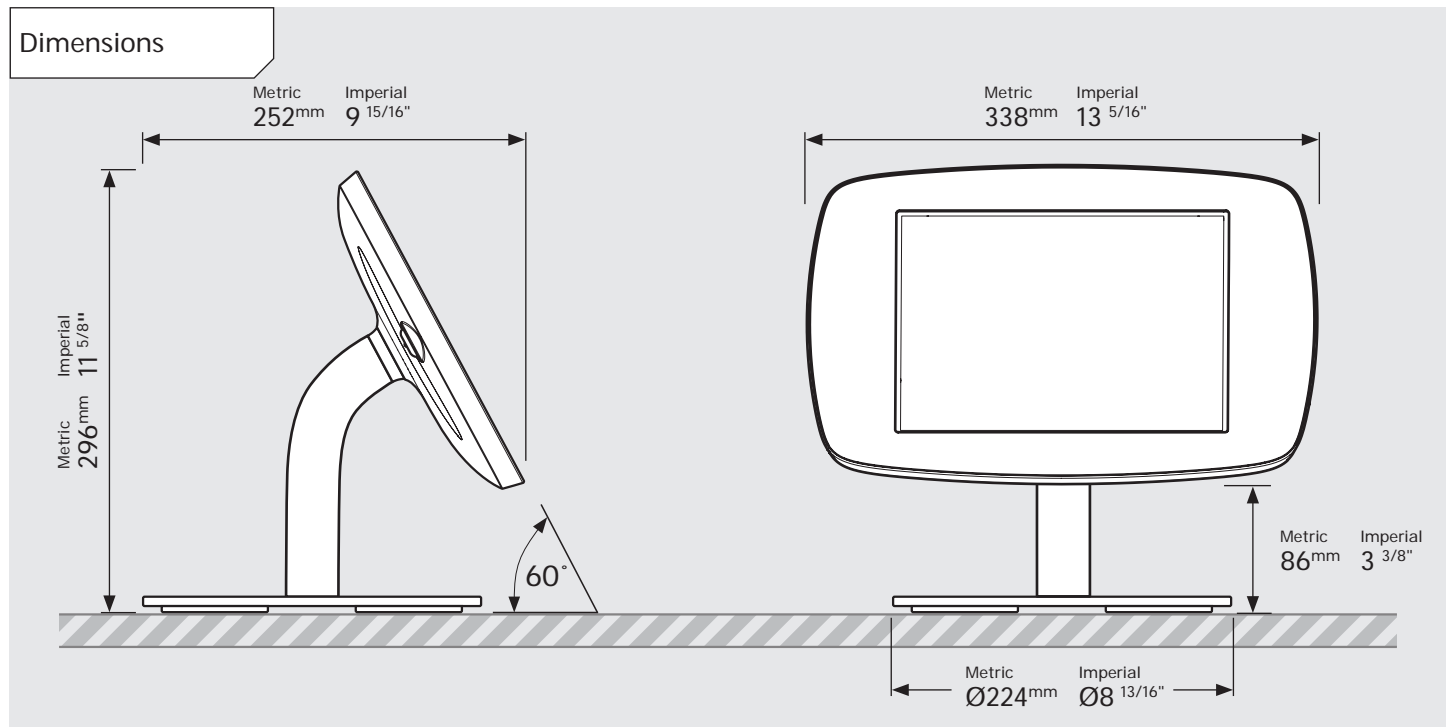

PRODUCT DATA SHEET - BOUNCEPAD COUNTER 60

bouncepad[®]

Case: Midi Arm: Static60 Mounting: Freestanding Base Packaged weight: 3.8kg Colour: White
Black

PRODUCT DATA SHEET - BOUNCEPAD COUNTER 60

bouncepad[®]

Case: **Maxi** Arm: **Static 60** Mounting: **Freestanding Base** Packaged weight: **4.0kg** Colour: **White/Black**

PRODUCT DATA SHEET - BOUNCEPAD COUNTER 60

bouncepad[®]

Case: Mega Arm: Static60 Mounting: Freestanding Base Packaged weight: 4.4kg Colour: White Black