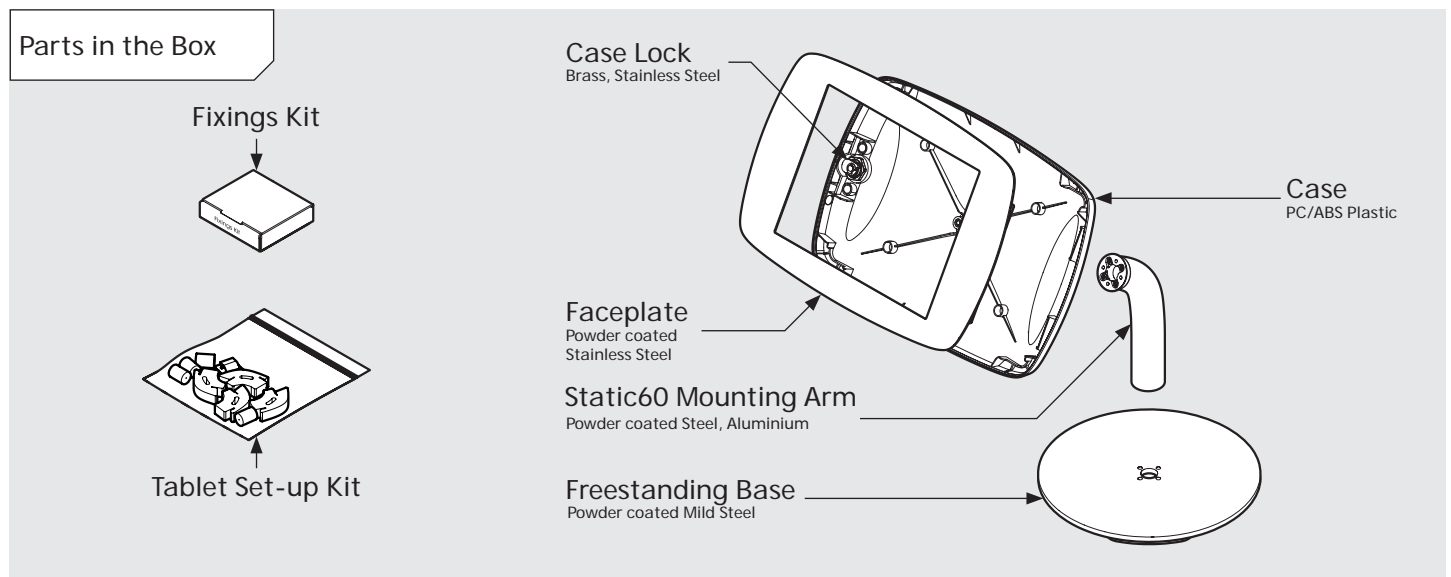

PRODUCT DATA SHEET - BOUNCEPAD COUNTER 60

bouncepad[®]

Case: Midi Arm: Static60 Mounting: Freestanding Base Packaged weight: 3.8kg Colour: White
Black

PRODUCT DATA SHEET - BOUNCEPAD COUNTER 60

bouncepad[®]

Case: **Maxi** Arm: **Static 60** Mounting: **Freestanding Base** Packaged weight: **4.0kg** Colour: **White/Black**

PRODUCT DATA SHEET - BOUNCEPAD COUNTER 60

bouncepad[®]

Case: Mega Arm: Static60 Mounting: Freestanding Base Packaged weight: 4.4kg Colour: White Black