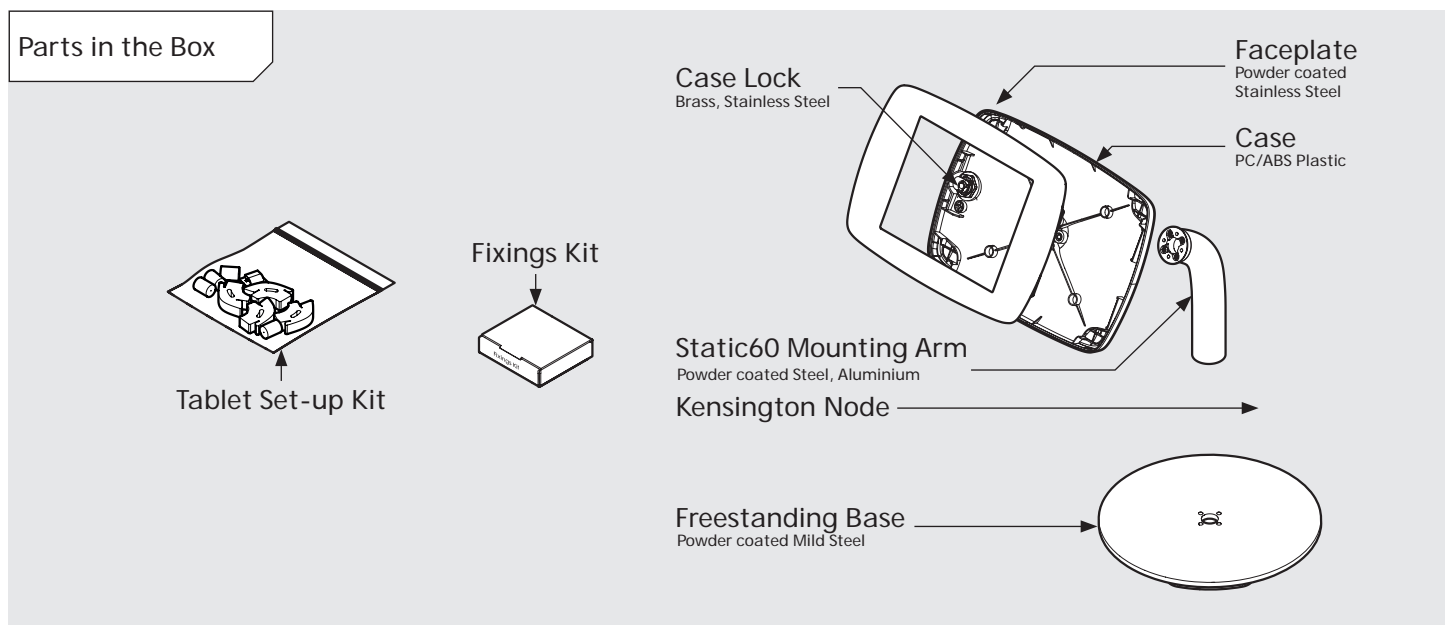

- iPad Pro 12.9" 1st Gen
- iPad Pro 12.9" 2nd Gen
- iPad Pro 12.9" 3rd Gen
- Microsoft Surface Pro 4
- Microsoft Surface Pro 5

PRODUCT DATA SHEET - BOUNCEPAD COUNTER 60

bouncepad[®]

Case: Mini Arm: Static60 Mounting: Freestanding Base Packaged weight: 3.6kg Colour: White
Black