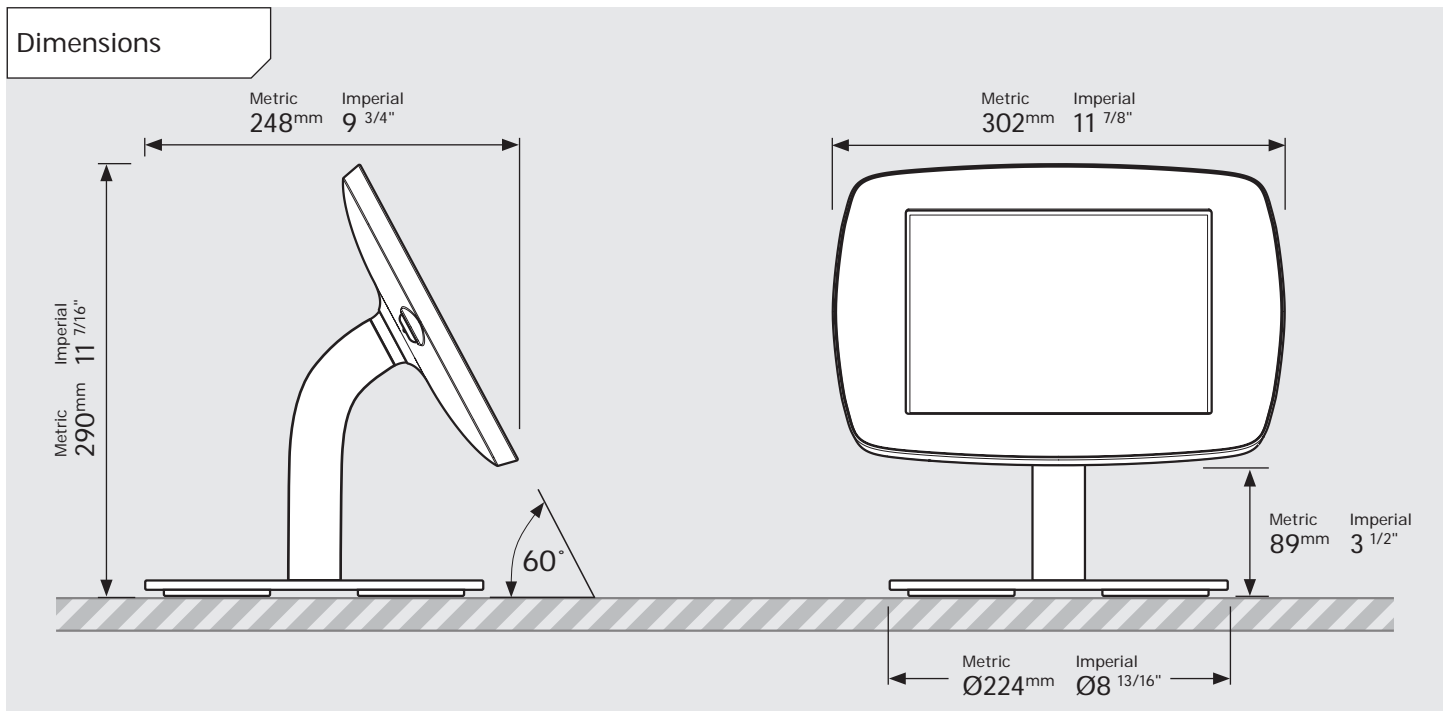

PRODUCT DATA SHEET - BOUNCEPAD COUNTER 60

bouncepad®

Case: Midi   Arm: Static60   Mounting: Freestanding Base   Packaged weight: 3.8kg   Colour: White
Black