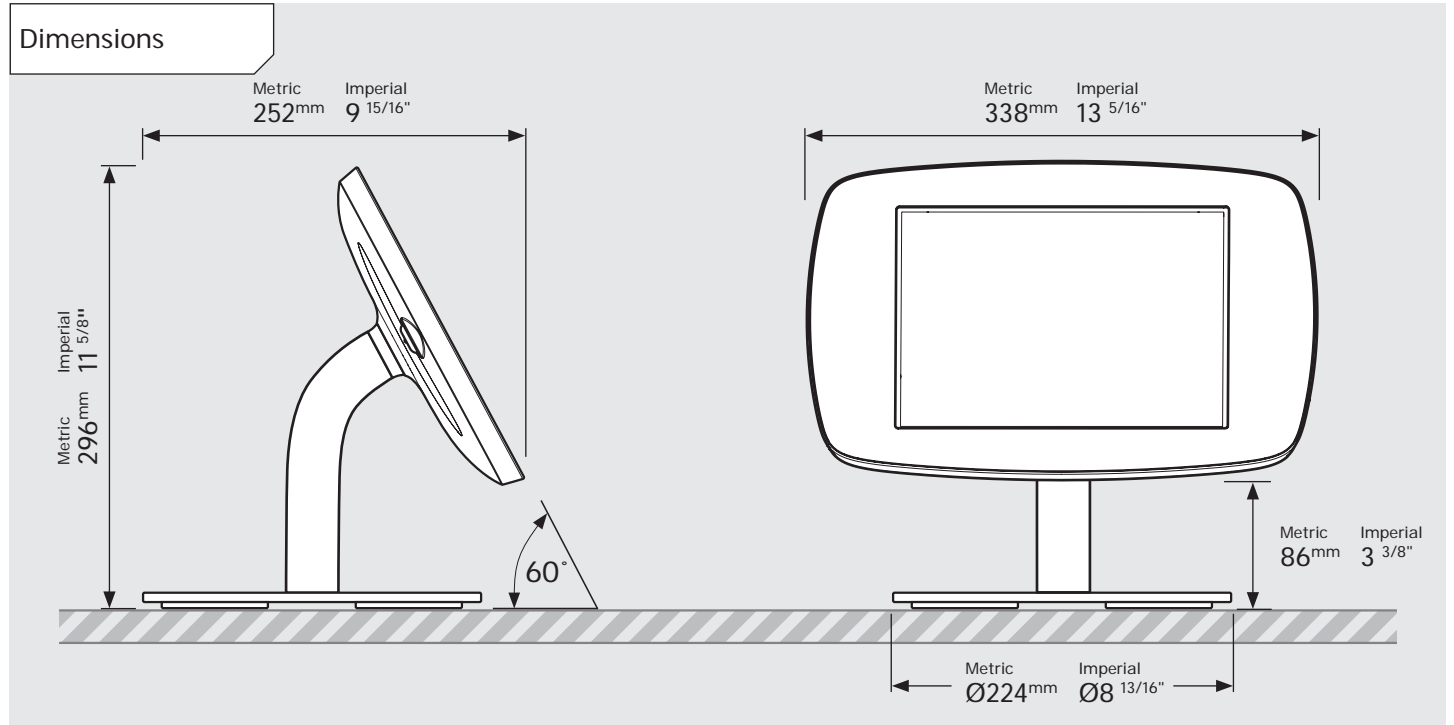

PRODUCT DATA SHEET - BOUNCEPAD COUNTER 60

bouncepad[®]

Case: Midi Arm: Static60 Mounting: Freestanding Base Packaged weight: 3.8kg Colour: White
Black

PRODUCT DATA SHEET - BOUNCEPAD COUNTER 60

bouncepad[®]

Case: **Maxi** Arm: **Static 60** Mounting: **Freestanding Base** Packaged weight: **4.0kg** Colour: **White/Black**

PRODUCT DATA SHEET - BOUNCEPAD COUNTER 60

bouncepad[®]

Case: Mega Arm: Static60 Mounting: Freestanding Base Packaged weight: 4.4kg Colour: White Black