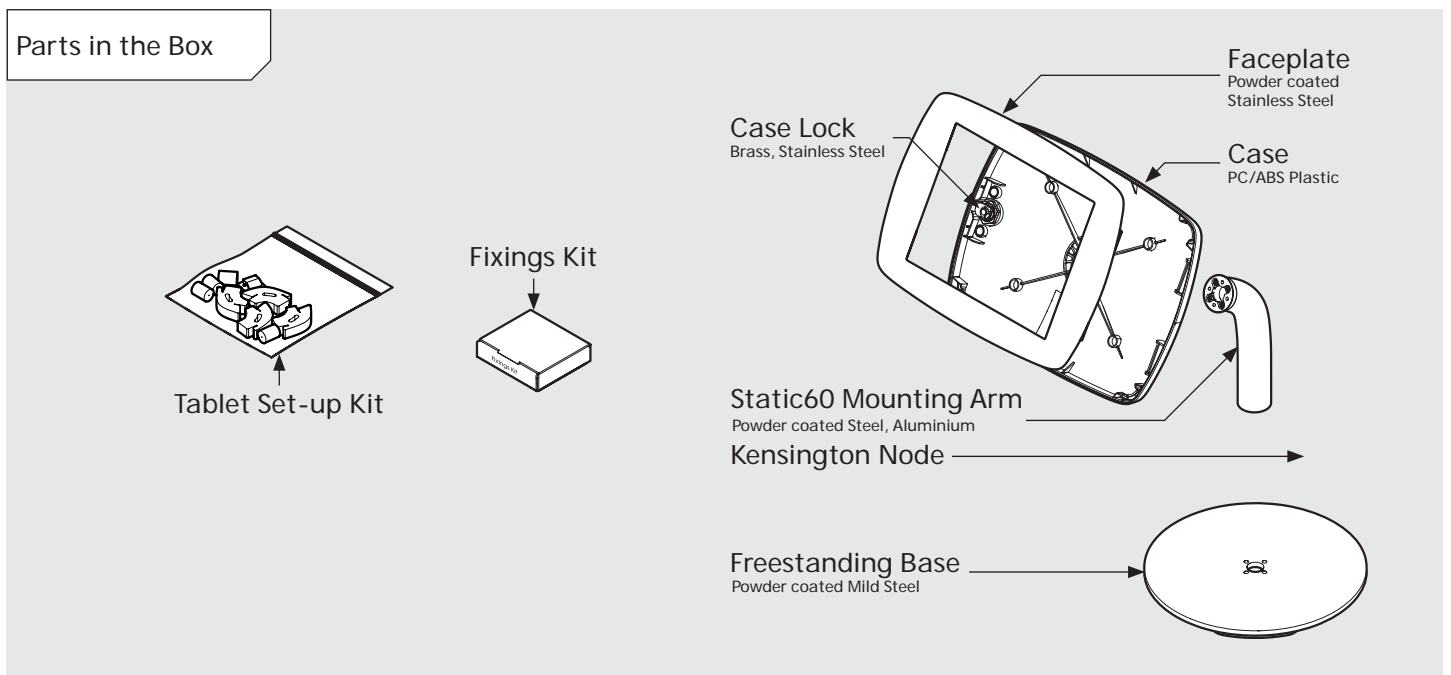

PRODUCT DATA SHEET - BOUNCEPAD COUNTER 60

bouncepad®

Case: Midi   Arm: Static60   Mounting: Freestanding Base   Packaged weight: 3.8kg   Colour: White
Black