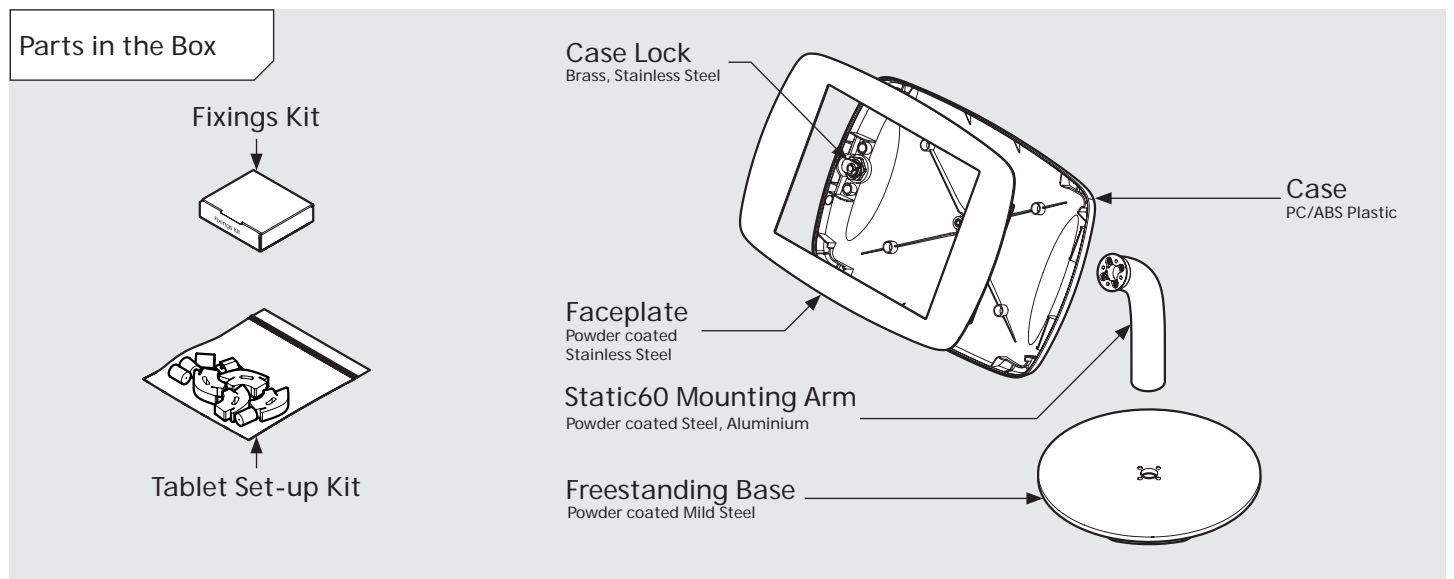

PRODUCT DATA SHEET - BOUNCEPAD COUNTER 60

bouncepad[®]

Case: Midi Arm: Static60 Mounting: Freestanding Base Packaged weight: 3.8kg Colour: White
Black

PRODUCT DATA SHEET - BOUNCEPAD COUNTER 60

bouncepad[®]

Case: **Maxi** Arm: **Static 60** Mounting: **Freestanding Base** Packaged weight: **4.0kg** Colour: **White/Black**

PRODUCT DATA SHEET - BOUNCEPAD COUNTER 60

bouncepad[®]

Case: Mega Arm: Static60 Mounting: Freestanding Base Packaged weight: 4.4kg Colour: White Black