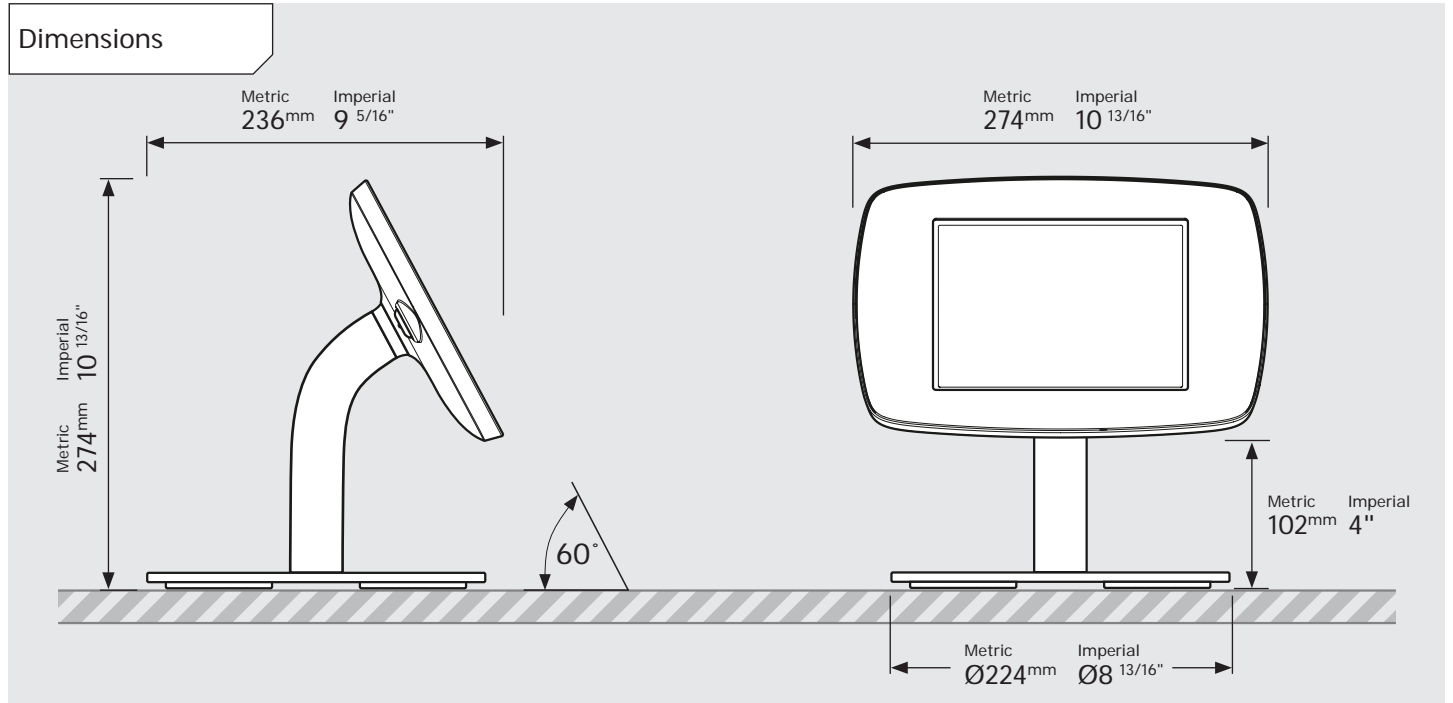

- iPad Pro 12.9" 1st Gen
- iPad Pro 12.9" 2nd Gen
- iPad Pro 12.9" 3rd Gen
- Microsoft Surface Pro 4
- Microsoft Surface Pro 5

PRODUCT DATA SHEET - BOUNCEPAD COUNTER 60

bouncepad[®]

Case: Mini Arm: Static60 Mounting: Freestanding Base Packaged weight: 3.6kg Colour: White
Black

PRODUCT DATA SHEET - BOUNCEPAD COUNTER 60

bouncepad[®]

Case: Midi Arm: Static60 Mounting: Freestanding Base Packaged weight: 3.8kg Colour: White
Black

PRODUCT DATA SHEET - BOUNCEPAD COUNTER 60

bouncepad[®]

Case: **Maxi** Arm: **Static 60** Mounting: **Freestanding Base** Packaged weight: **4.0kg** Colour: **White/Black**

PRODUCT DATA SHEET - BOUNCEPAD COUNTER 60

bouncepad[®]

Case: Mega Arm: Static60 Mounting: Freestanding Base Packaged weight: 4.4kg Colour: White Black