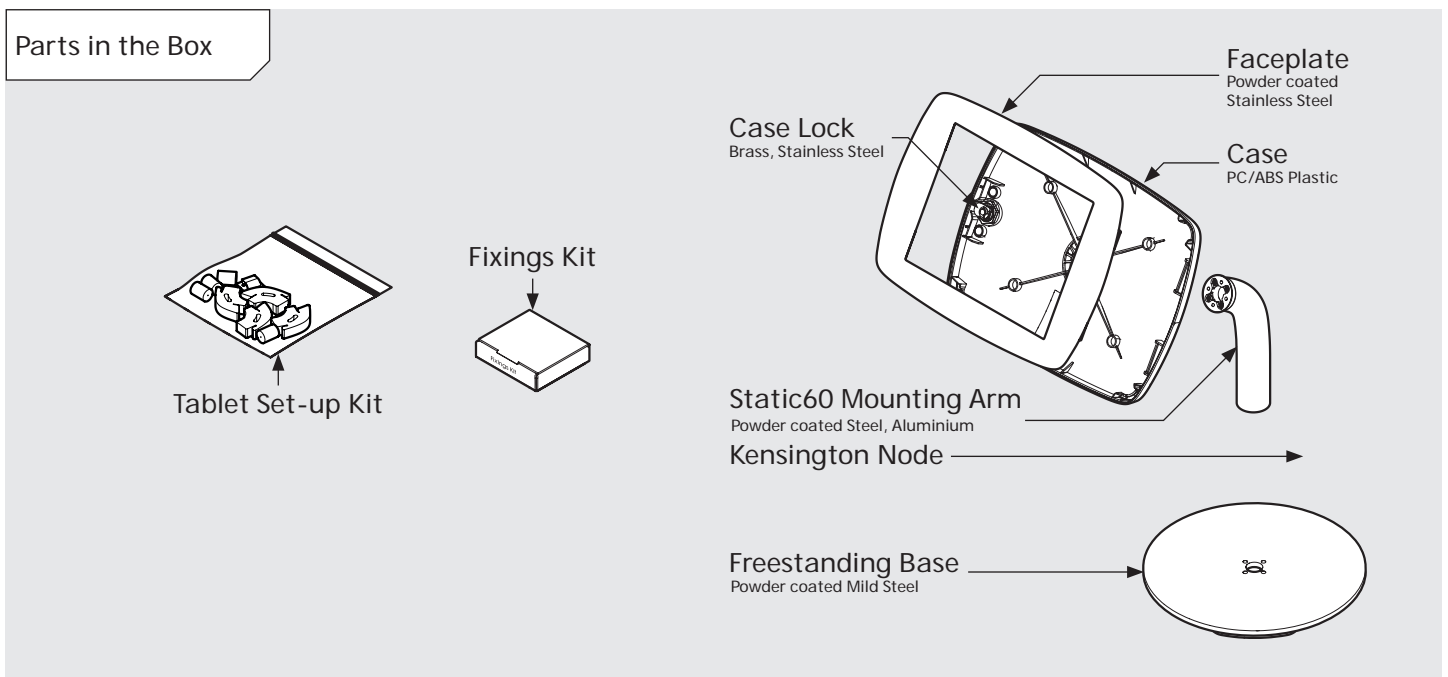

PRODUCT DATA SHEET - BOUNCEPAD COUNTER 60

bouncepad®

Case: Midi   Arm: Static60   Mounting: Freestanding Base   Packaged weight: 3.8kg   Colour: White
Black