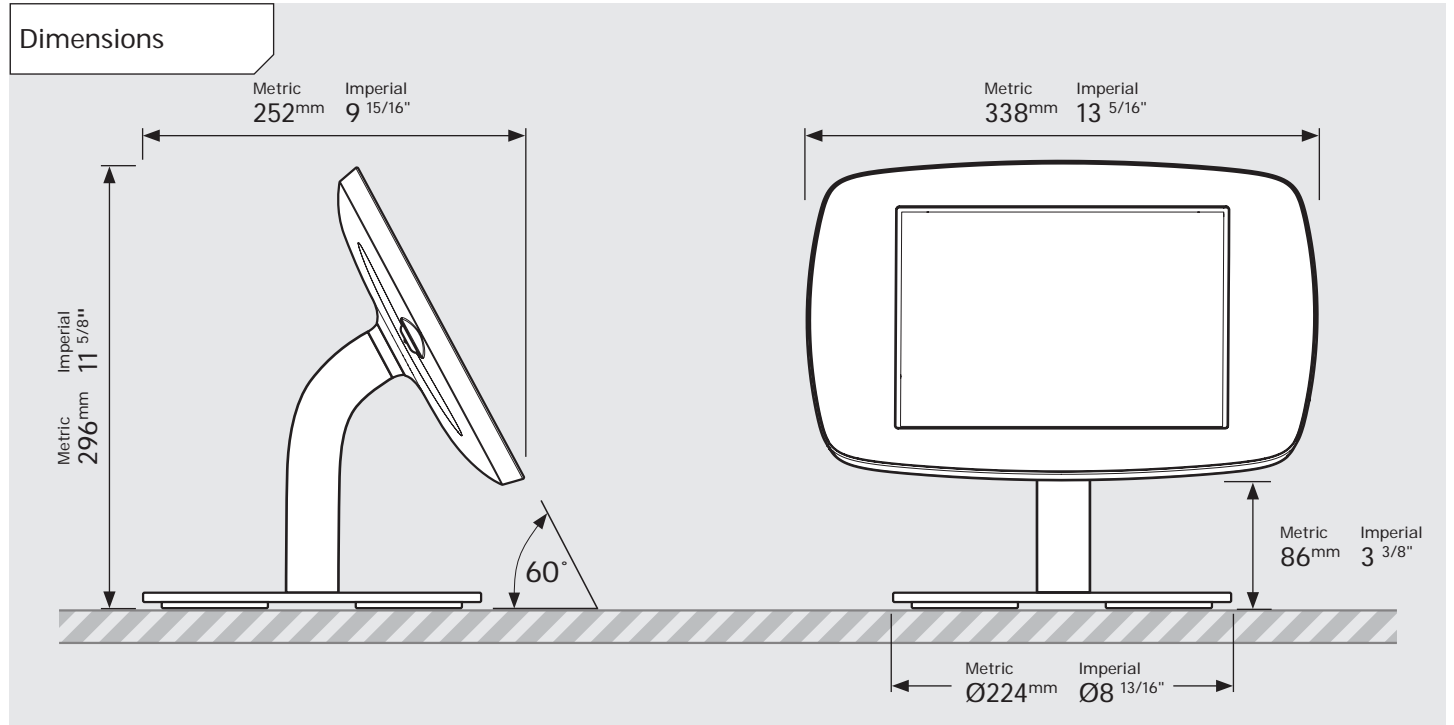

PRODUCT DATA SHEET - BOUNCEPAD COUNTER 60

bouncepad®

Case: Midi Arm: Static60 Mounting: Freestanding Base Packaged weight: 3.8kg Colour: White
Black

PRODUCT DATA SHEET - BOUNCEPAD COUNTER 60

bouncepad[®]

Case: **Maxi** Arm: **Static 60** Mounting: **Freestanding Base** Packaged weight: **4.0kg** Colour: **White / Black**

PRODUCT DATA SHEET - BOUNCEPAD COUNTER 60

bouncepad[®]

Case: Mega Arm: Static60 Mounting: Freestanding Base Packaged weight: 4.4kg Colour: White
Black