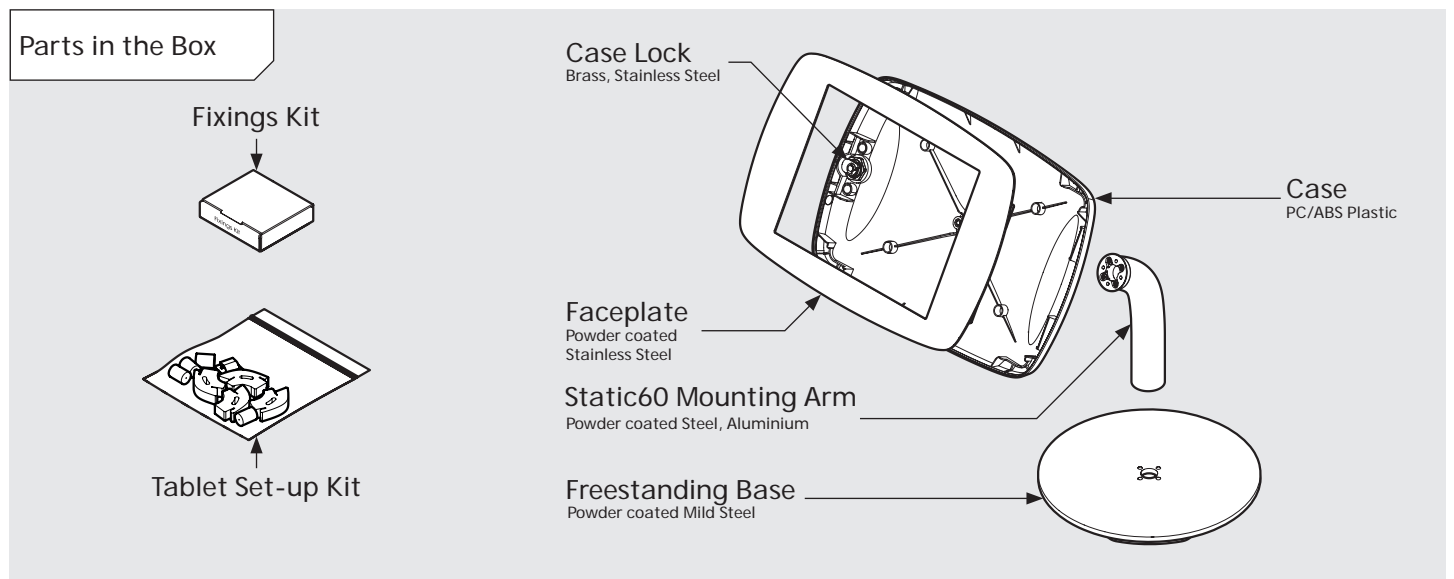

PRODUCT DATA SHEET - BOUNCEPAD COUNTER 60

bouncepad®

Case: Midi Arm: Static60 Mounting: Freestanding Base Packaged weight: 3.8kg Colour: White
Black

PRODUCT DATA SHEET - BOUNCEPAD COUNTER 60

bouncepad[®]

Case: **Maxi** Arm: **Static 60** Mounting: **Freestanding Base** Packaged weight: **4.0kg** Colour: **White / Black**

PRODUCT DATA SHEET - BOUNCEPAD COUNTER 60

bouncepad[®]

Case: Mega Arm: Static60 Mounting: Freestanding Base Packaged weight: 4.4kg Colour: White
Black