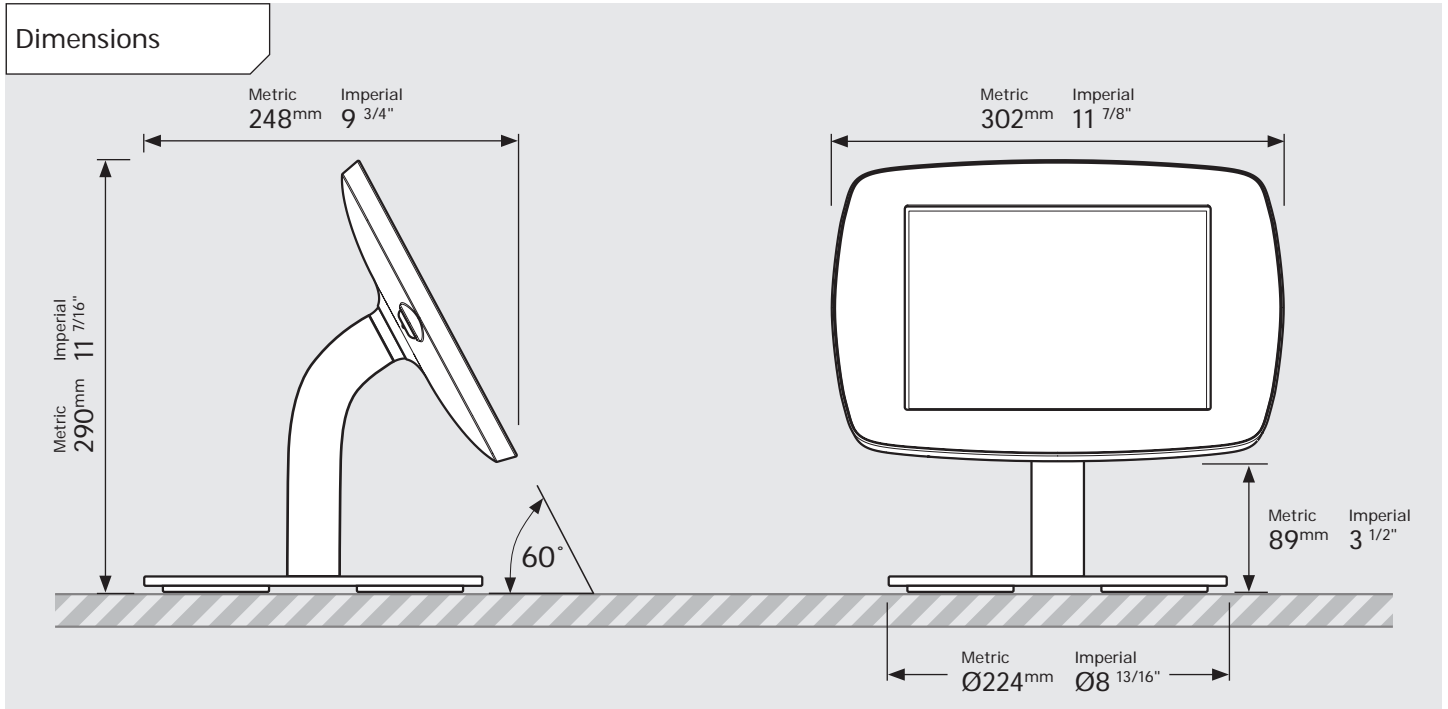

- iPad Pro 12.9" 1st Gen
- iPad Pro 12.9" 2nd Gen
- iPad Pro 12.9" 3rd Gen
- Microsoft Surface Pro 4
- Microsoft Surface Pro 5

PRODUCT DATA SHEET - BOUNCEPAD COUNTER 60

bouncepad[®]

Case: Mini Arm: Static60 Mounting: Freestanding Base Packaged weight: 3.6kg Colour: White
Black

PRODUCT DATA SHEET - BOUNCEPAD COUNTER 60

bouncepad®

Case: Midi Arm: Static60 Mounting: Freestanding Base Packaged weight: 3.8kg Colour: White
Black

PRODUCT DATA SHEET - BOUNCEPAD COUNTER 60

bouncepad[®]

Case: **Maxi** Arm: **Static 60** Mounting: **Freestanding Base** Packaged weight: **4.0kg** Colour: **White / Black**

PRODUCT DATA SHEET - BOUNCEPAD COUNTER 60

bouncepad[®]

Case: Mega Arm: Static60 Mounting: Freestanding Base Packaged weight: 4.4kg Colour: White
Black