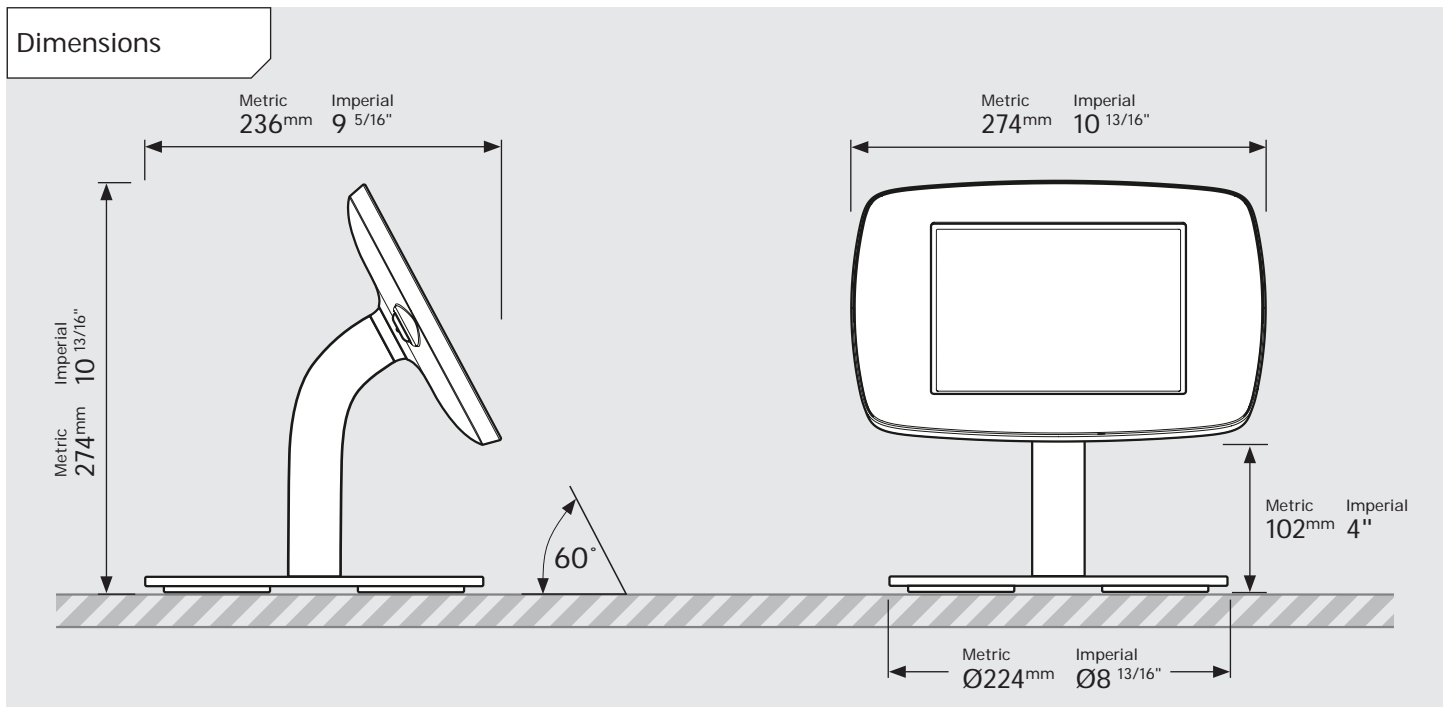

- iPad Pro 12.9" 1st Gen
- iPad Pro 12.9" 2nd Gen
- iPad Pro 12.9" 3rd Gen
- Microsoft Surface Pro 4
- Microsoft Surface Pro 5

PRODUCT DATA SHEET - BOUNCEPAD COUNTER 60

bouncepad[®]

Case: Mini Arm: Static60 Mounting: Freestanding Base Packaged weight: 3.6kg Colour: White
Black

PRODUCT DATA SHEET - BOUNCEPAD COUNTER 60

bouncepad®

Case: Midi Arm: Static60 Mounting: Freestanding Base Packaged weight: 3.8kg Colour: White
Black

PRODUCT DATA SHEET - BOUNCEPAD COUNTER 60

bouncepad[®]

Case: **Maxi** Arm: **Static 60** Mounting: **Freestanding Base** Packaged weight: **4.0kg** Colour: **White / Black**

PRODUCT DATA SHEET - BOUNCEPAD COUNTER 60

bouncepad[®]

Case: Mega Arm: Static60 Mounting: Freestanding Base Packaged weight: 4.4kg Colour: White
Black