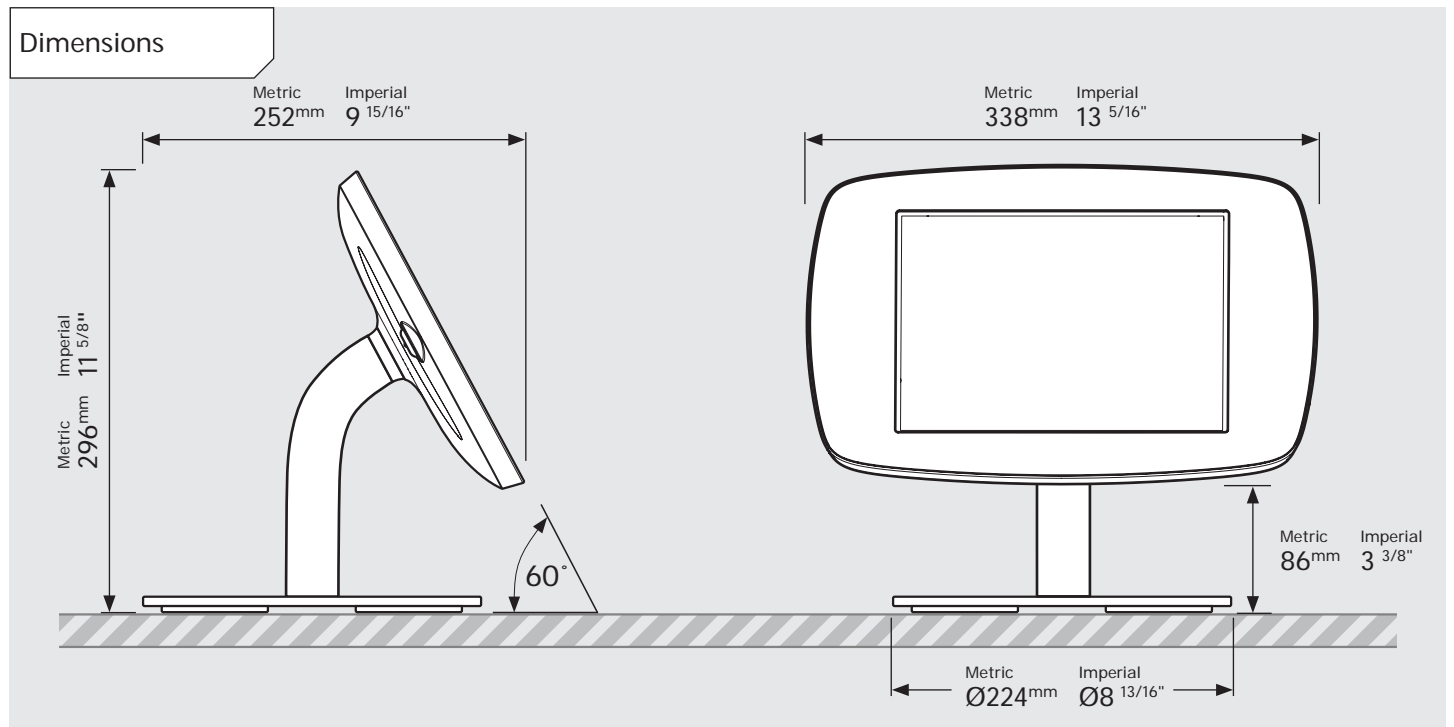

PRODUCT DATA SHEET - BOUNCEPAD COUNTER 60

bouncepad[®]

Case: Midi Arm: Static60 Mounting: Freestanding Base Packaged weight: 3.8kg Colour: White
Black

PRODUCT DATA SHEET - BOUNCEPAD COUNTER 60

bouncepad[®]

Case: **Maxi** Arm: **Static 60** Mounting: **Freestanding Base** Packaged weight: **4.0kg** Colour: **White / Black**

PRODUCT DATA SHEET - BOUNCEPAD COUNTER 60

bouncepad[®]

Case: Mega Arm: Static60 Mounting: Freestanding Base Packaged weight: 4.4kg Colour: White
Black