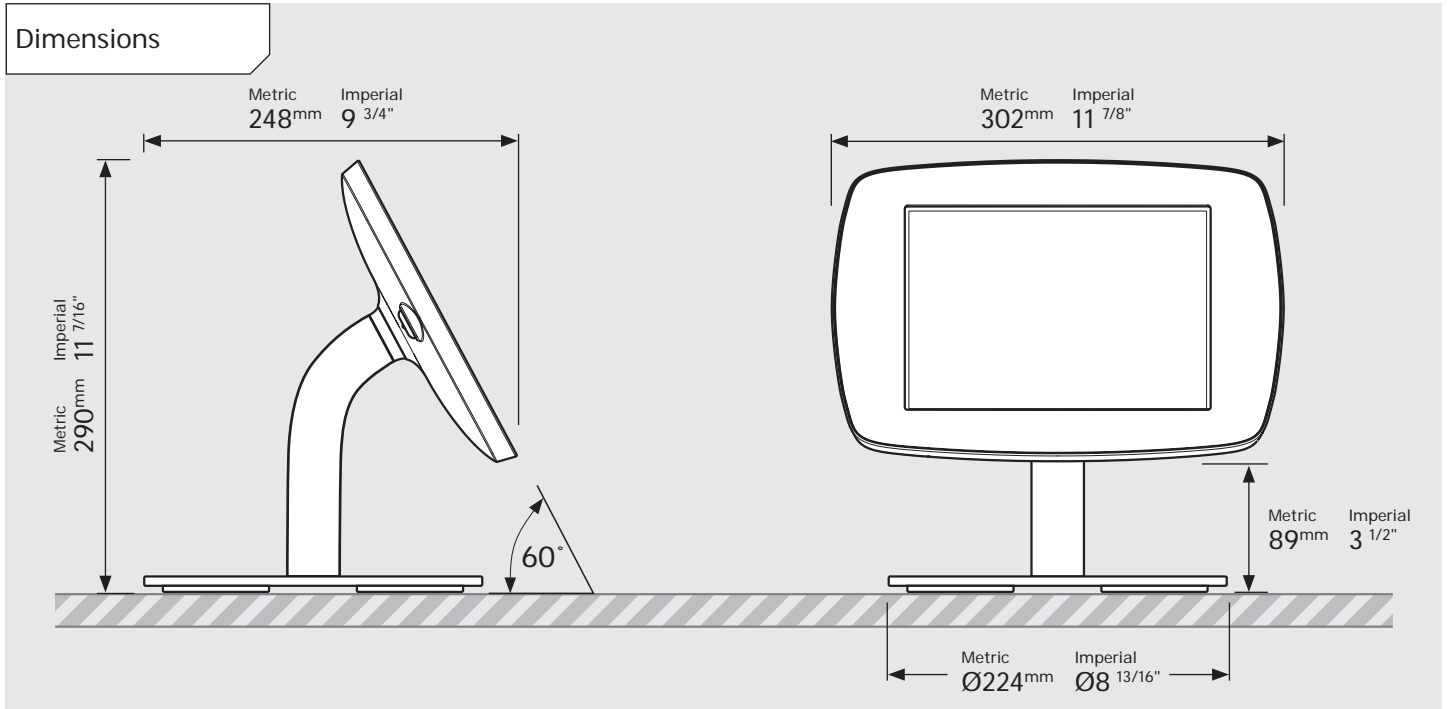

- iPad Pro 12.9" 1st Gen
- iPad Pro 12.9" 2nd Gen
- iPad Pro 12.9" 3rd Gen
- Microsoft Surface Pro 4
- Microsoft Surface Pro 5

PRODUCT DATA SHEET - BOUNCEPAD COUNTER 60

bouncepad[®]

Case: Mini Arm: Static60 Mounting: Freestanding Base Packaged weight: 3.6kg Colour: White
Black

PRODUCT DATA SHEET - BOUNCEPAD COUNTER 60

bouncepad[®]

Case: Midi Arm: Static60 Mounting: Freestanding Base Packaged weight: 3.8kg Colour: White
Black

PRODUCT DATA SHEET - BOUNCEPAD COUNTER 60

bouncepad[®]

Case: **Maxi** Arm: **Static 60** Mounting: **Freestanding Base** Packaged weight: **4.0kg** Colour: **White / Black**

PRODUCT DATA SHEET - BOUNCEPAD COUNTER 60

bouncepad[®]

Case: Mega Arm: Static60 Mounting: Freestanding Base Packaged weight: 4.4kg Colour: White
Black