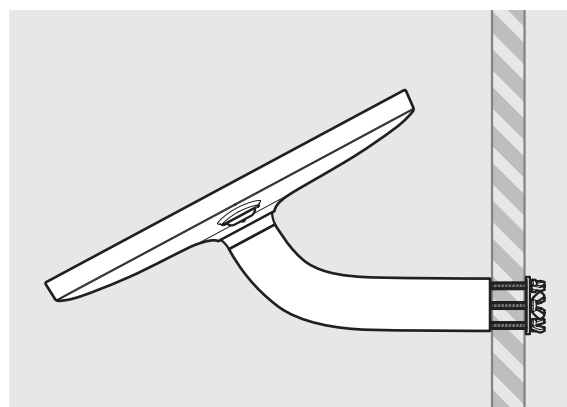

# PRODUCT DATA SHEET - BOUNCEPAD BRANCH

Case: Mini    Arm: Branch    Mounting: Fixing from Below  
 Fixing from Above    Packaged weight: 1.71kg    Colour: White  
 Black