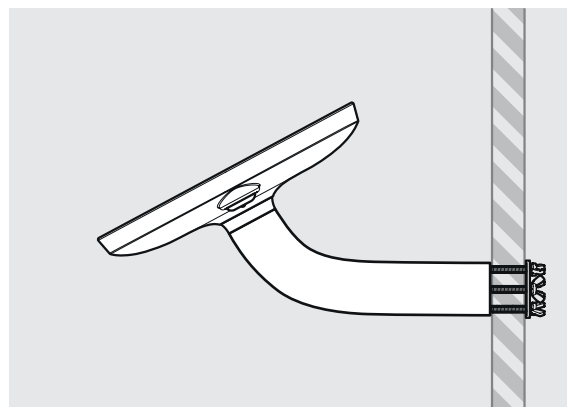

# PRODUCT DATA SHEET - BOUNCEPAD BRANCH

Case: Mini    Arm: Branch    Mounting: Fixing from Below  
 Fixing from Above    Packaged weight: 1.71kg    Colour: White  
 Black