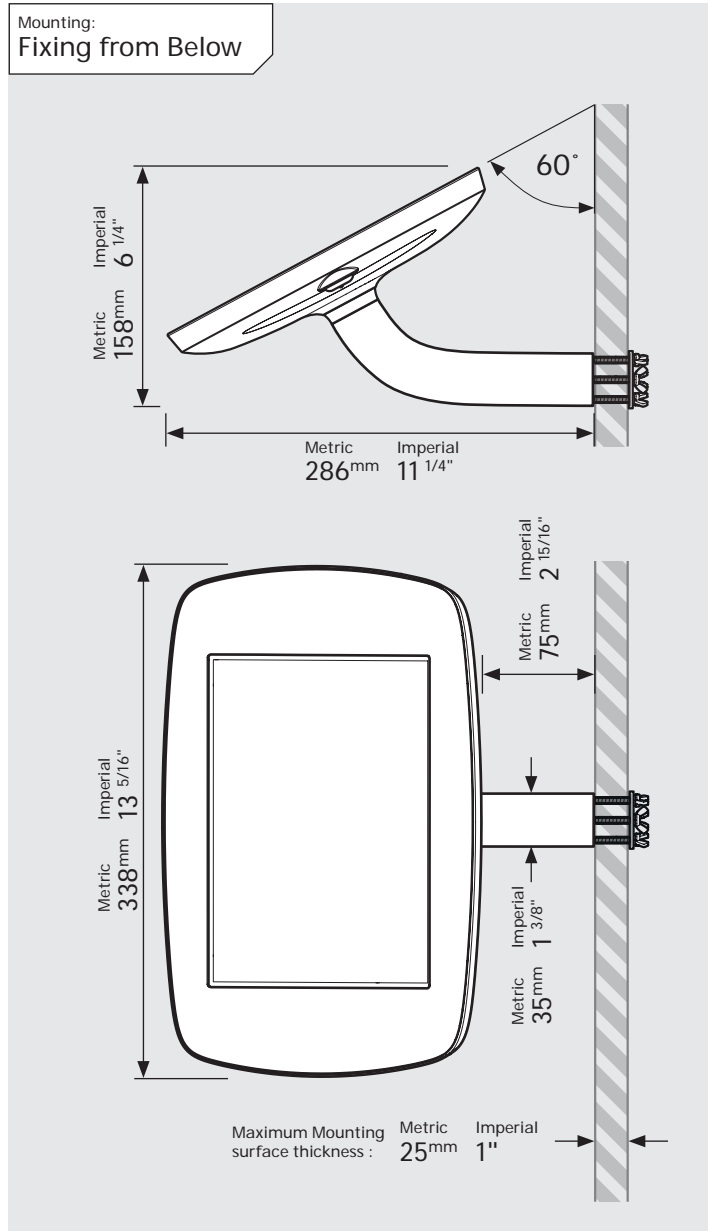

# PRODUCT DATA SHEET - BOUNCEPAD BRANCH

Case: Mini    Arm: Branch    Mounting: Fixing from Below  
 Fixing from Above    Packaged weight: 1.71kg    Colour: White  
 Black

# PRODUCT DATA SHEET - BOUNCEPAD BRANCH

**Case:** Midi  
**Arm:** Branch  
**Mounting:** Fixing from Below  
**Fixing from Above**  
**Packaged weight:** 1.89kg  
**Colour:** White  
 Black

# PRODUCT DATA SHEET - BOUNCEPAD BRANCH

<b>Case:</b>	<b>Arm:</b>	<b>Mounting:</b>	<b>Packaged weight:</b>	<b>Colour:</b>
Maxi	Branch	Fixing from <b>Below</b>	2.12kg	White Black
		Fixing from <b>Above</b>		

# PRODUCT DATA SHEET - BOUNCEPAD BRANCH

**Case:** Mega  
**Arm:** Branch  
**Mounting:** Fixing from Below  
**Package weight:** 2.51kg  
**Colour:** White  
 Black  
 Fixing from Above