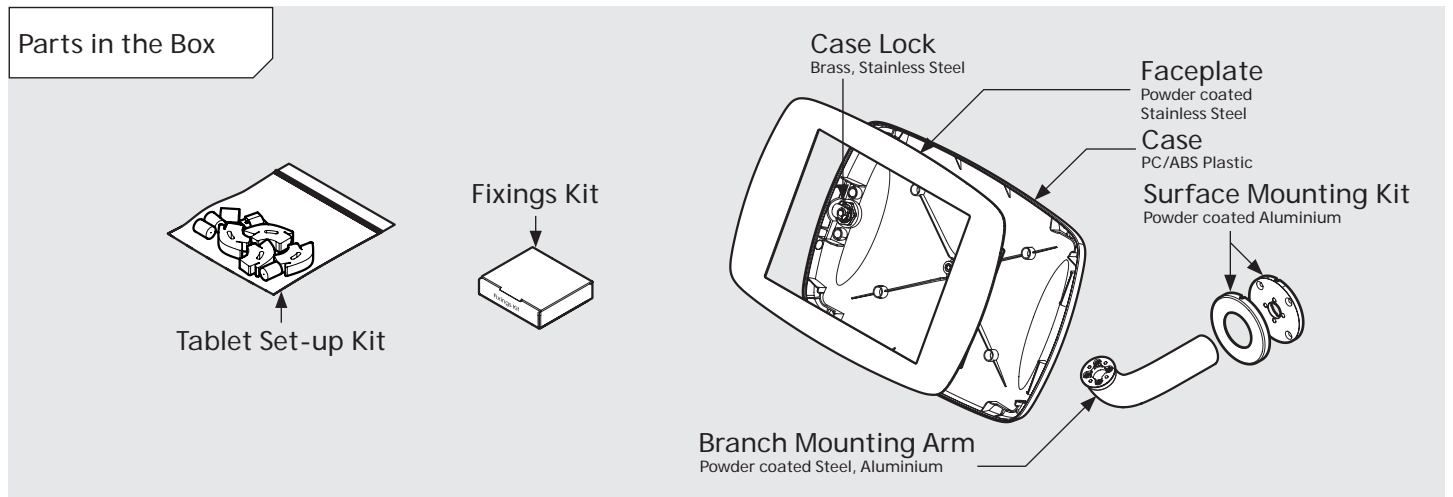

# PRODUCT DATA SHEET - BOUNCEPAD BRANCH

Case: Mini    Arm: Branch    Mounting: Fixing from Below  
 Fixing from Above    Packaged weight: 1.71kg    Colour: White  
 Black

# PRODUCT DATA SHEET - BOUNCEPAD BRANCH

**Case:** Midi  
**Arm:** Branch  
**Mounting:** Fixing from Below  
**Fixing from Above**  
**Packaged weight:** 1.89kg  
**Colour:** White  
 Black

# PRODUCT DATA SHEET - BOUNCEPAD BRANCH

<b>Case:</b>	<b>Arm:</b>	<b>Mounting:</b>	<b>Packaged weight:</b>	<b>Colour:</b>
Maxi	Branch	Fixing from <b>Below</b>	2.12kg	White Black
		Fixing from <b>Above</b>		