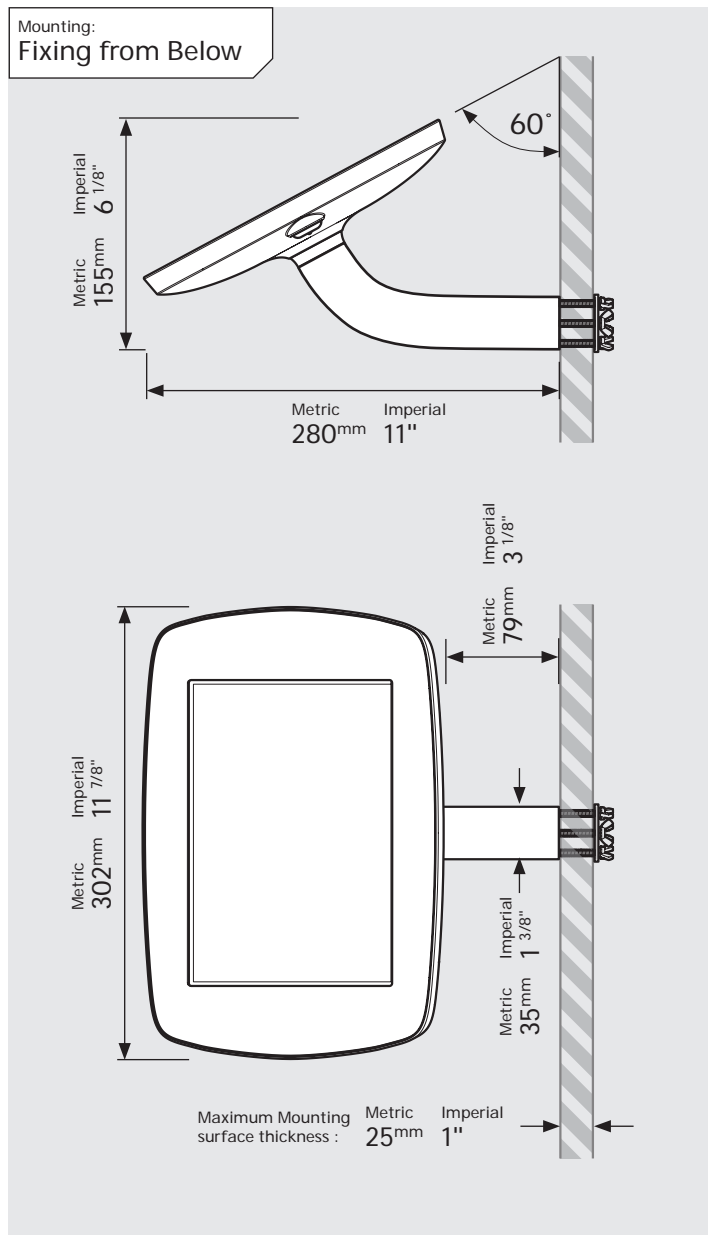

# PRODUCT DATA SHEET - BOUNCEPAD BRANCH

Case: Mini    Arm: Branch    Mounting: Fixing from Below  
 Fixing from Above    Packaged weight: 1.71kg    Colour: White  
 Black

# PRODUCT DATA SHEET - BOUNCEPAD BRANCH

**Case:** Midi  
**Arm:** Branch  
**Mounting:** Fixing from Below  
**Fixing from Above**  
**Packaged weight:** 1.89kg  
**Colour:** White  
 Black

# PRODUCT DATA SHEET - BOUNCEPAD BRANCH

<b>Case:</b>	<b>Arm:</b>	<b>Mounting:</b>	<b>Packaged weight:</b>	<b>Colour:</b>
Maxi	Branch	Fixing from <b>Below</b>	2.12kg	White Black
		Fixing from <b>Above</b>		