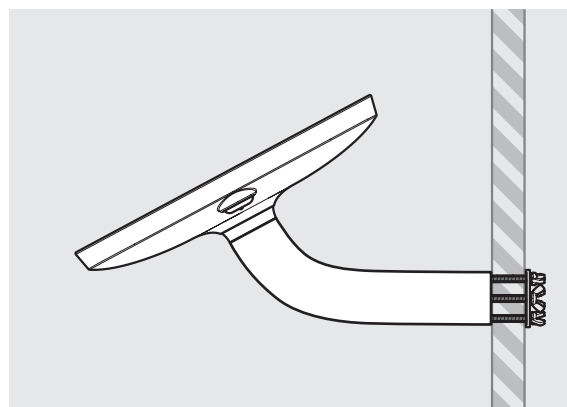

# PRODUCT DATA SHEET - BOUNCEPAD BRANCH

Case: Mini    Arm: Branch    Mounting: Fixing from Below  
 Fixing from Above    Packaged weight: 1.71kg    Colour: White  
 Black