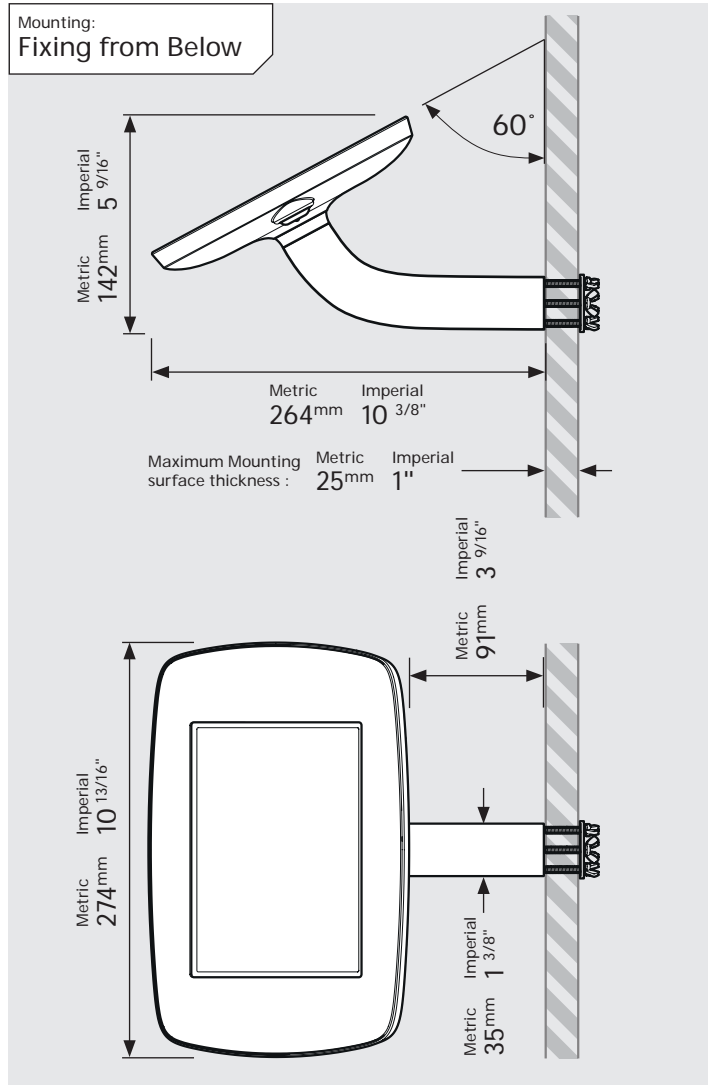

# PRODUCT DATA SHEET - BOUNCEPAD BRANCH

Case: Mini    Arm: Branch    Mounting: Fixing from Below  
 Fixing from Above    Packaged weight: 1.71kg    Colour: White  
 Black