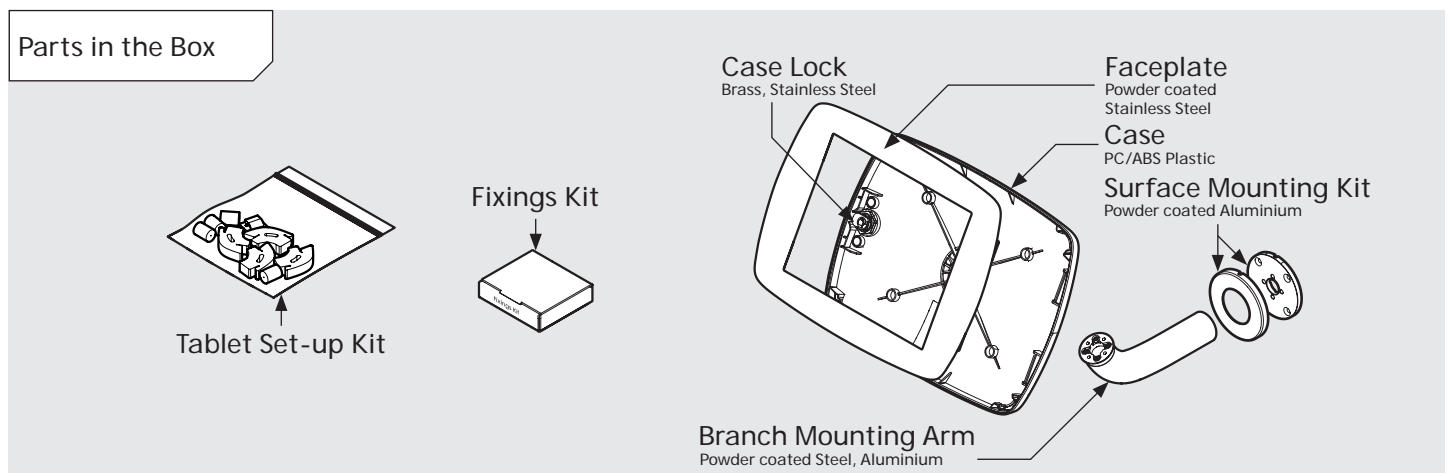

PRODUCT DATA SHEET - BOUNCEPAD BRANCH

Case: Midi
Arm: Branch
Mounting: Fixing from Below
Fixing from Above
Packaged weight: 1.89kg
Colour: White
Black