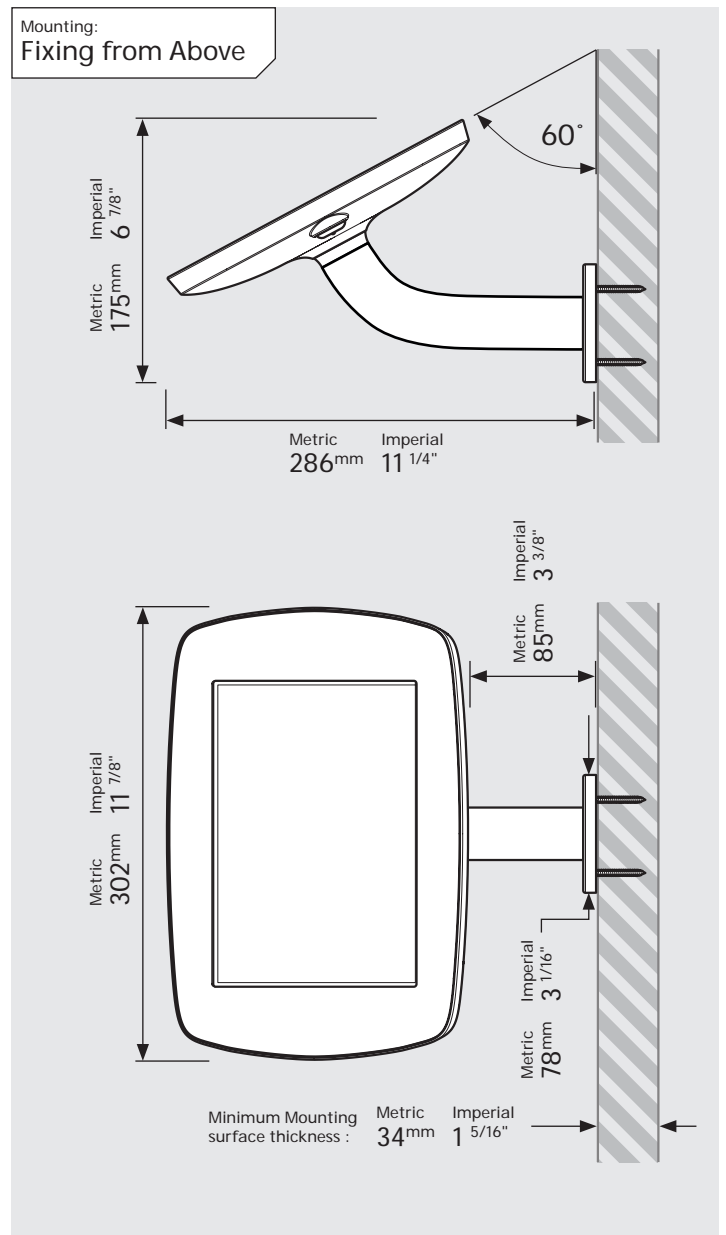

# PRODUCT DATA SHEET - BOUNCEPAD BRANCH

Case: Mini    Arm: Branch    Mounting: Fixing from Below  
 Fixing from Above    Packaged weight: 1.71kg    Colour: White  
 Black

# PRODUCT DATA SHEET - BOUNCEPAD BRANCH

**Case:** Midi  
**Arm:** Branch  
**Mounting:** Fixing from Below  
**Fixing from Above**  
**Packaged weight:** 1.89kg  
**Colour:** White  
 Black