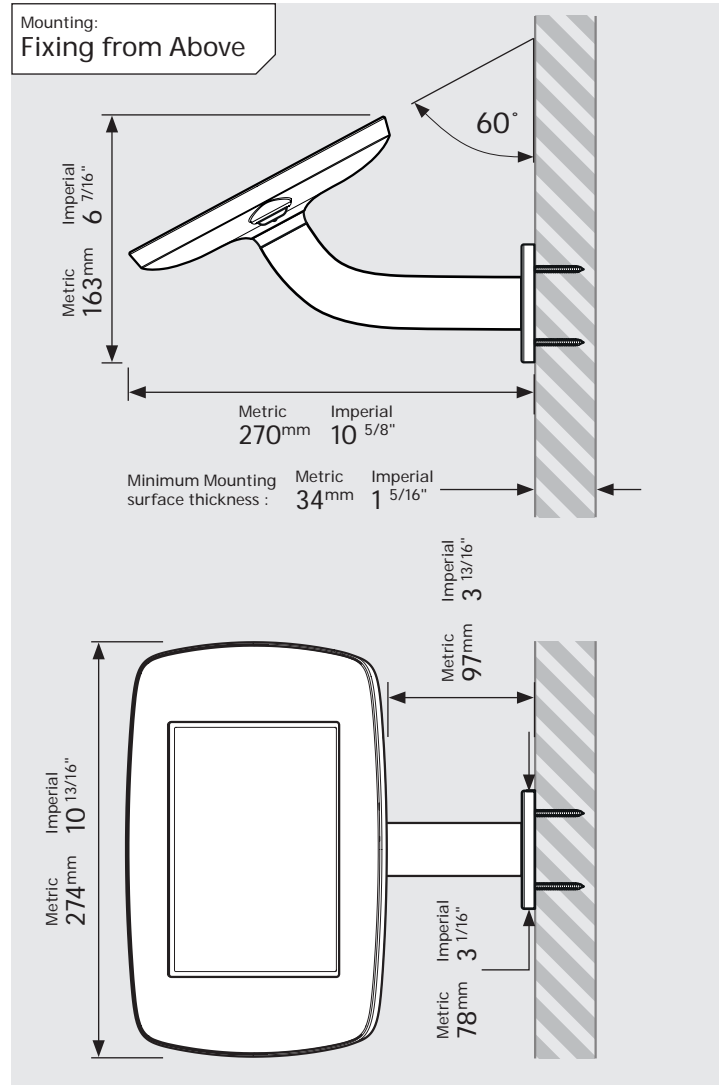

# PRODUCT DATA SHEET - BOUNCEPAD BRANCH

Case: Mini    Arm: Branch    Mounting: Fixing from Below  
 Fixing from Above    Packaged weight: 1.71kg    Colour: White  
 Black