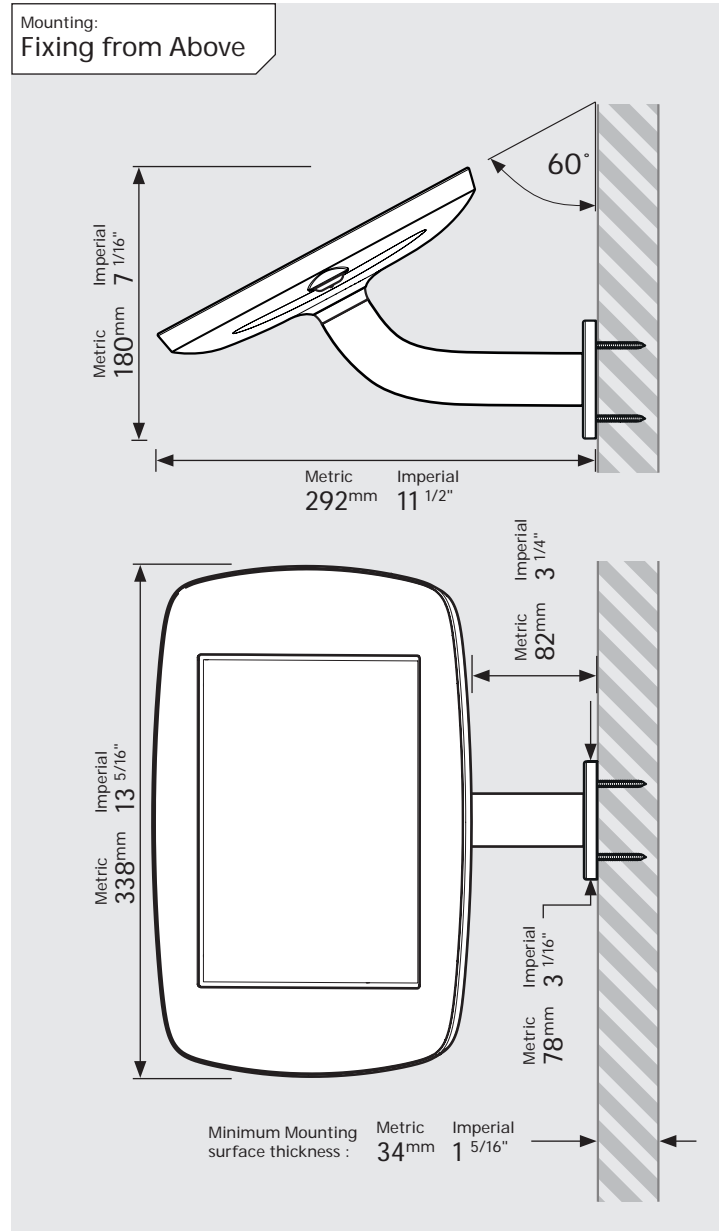

# PRODUCT DATA SHEET - BOUNCEPAD BRANCH

Case: Mini    Arm: Branch    Mounting: Fixing from Below  
 Fixing from Above    Packaged weight: 1.71kg    Colour: White  
 Black

# PRODUCT DATA SHEET - BOUNCEPAD BRANCH

**Case:** Midi  
**Arm:** Branch  
**Mounting:** Fixing from Below  
**Fixing from Above**  
**Packaged weight:** 1.89kg  
**Colour:** White  
 Black

# PRODUCT DATA SHEET - BOUNCEPAD BRANCH

<b>Case:</b>	<b>Arm:</b>	<b>Mounting:</b>	<b>Packaged weight:</b>	<b>Colour:</b>
Maxi	Branch	Fixing from <b>Below</b>	2.12kg	White Black
		Fixing from <b>Above</b>		

# PRODUCT DATA SHEET - BOUNCEPAD BRANCH

**Case:** Mega  
**Arm:** Branch  
**Mounting:** Fixing from Below  
**Package weight:** 2.51kg  
**Colour:** White  
 Black  
 Fixing from Above