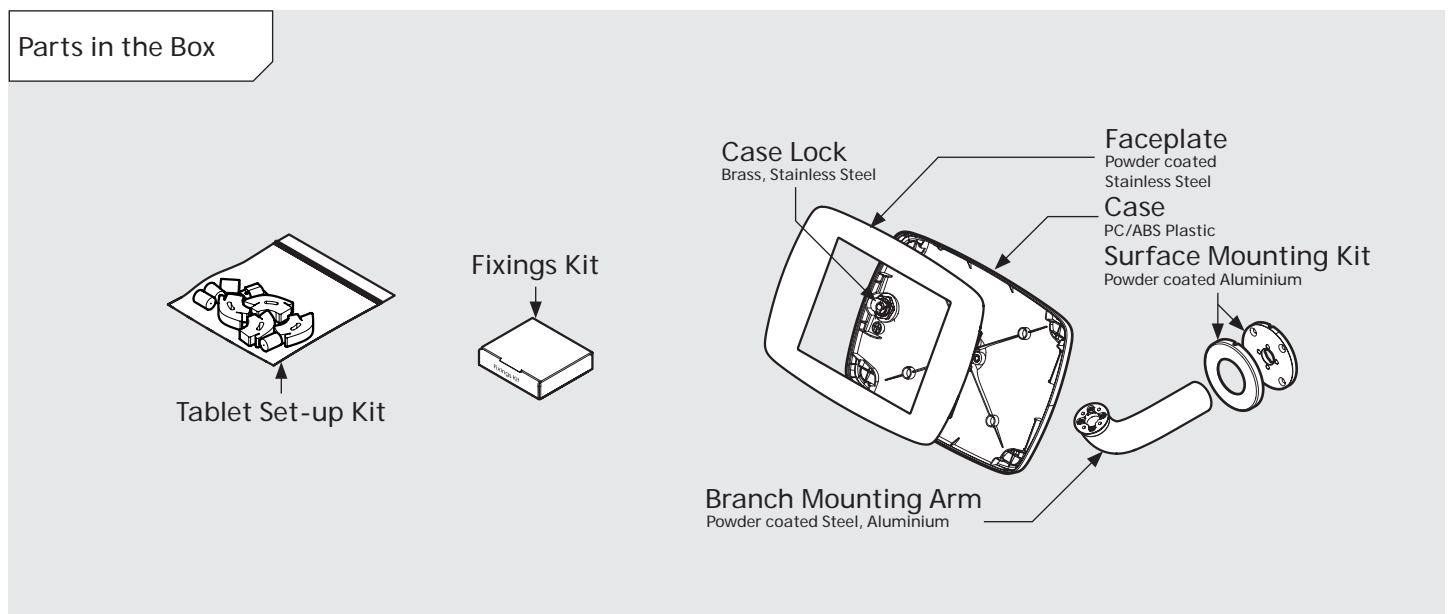

# PRODUCT DATA SHEET - BOUNCEPAD BRANCH

Case: Mini    Arm: Branch    Mounting: Fixing from Below  
 Fixing from Above    Packaged weight: 1.71kg    Colour: White  
 Black