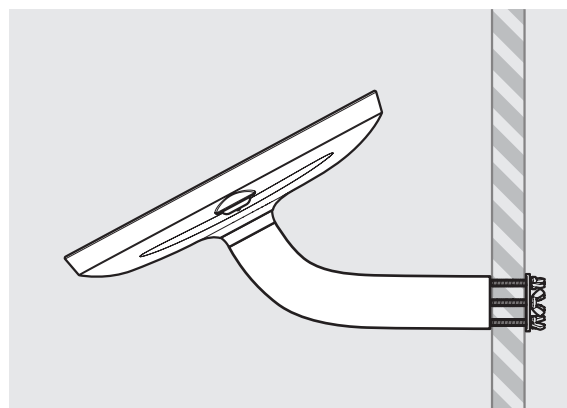

# PRODUCT DATA SHEET - BOUNCEPAD BRANCH

Case: Mini    Arm: Branch    Mounting: Fixing from Below  
 Fixing from Above    Packaged weight: 1.71kg    Colour: White  
 Black