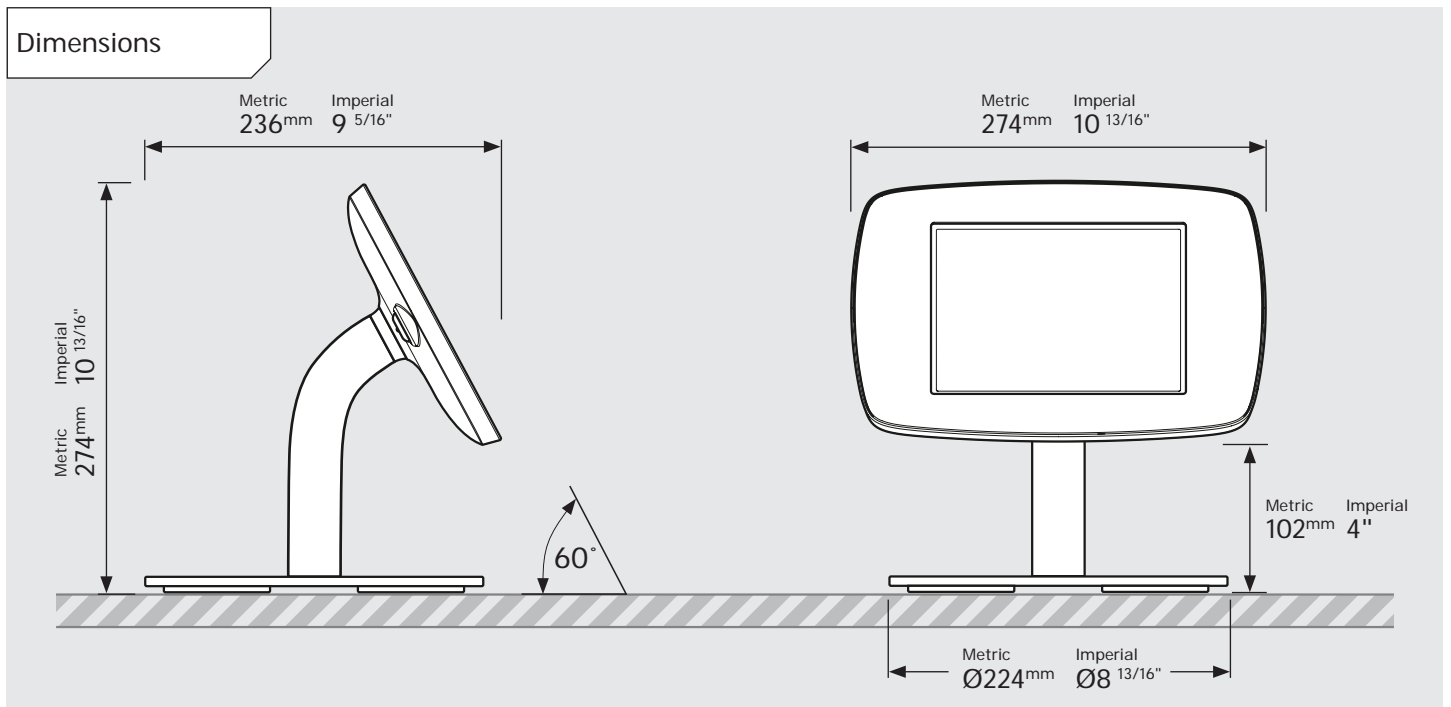

- iPad Pro 12.9" 1st Gen
- iPad Pro 12.9" 2nd Gen
- iPad Pro 12.9" 3rd Gen
- Microsoft Surface Pro 4
- Microsoft Surface Pro 5

PRODUCT DATA SHEET - BOUNCEPAD COUNTER 60

bouncepad[®]

Case: Mini Arm: Static60 Mounting: Freestanding Base Packaged weight: 3.6kg Colour: White
Black

PRODUCT DATA SHEET - BOUNCEPAD COUNTER 60

bouncepad[®]

Case: Midi Arm: Static60 Mounting: Freestanding Base Packaged weight: 3.8kg Colour: White
Black

PRODUCT DATA SHEET - BOUNCEPAD COUNTER 60

bouncepad[®]

Case: **Maxi** Arm: **Static 60** Mounting: **Freestanding Base** Packaged weight: **4.0kg** Colour: **White/Black**

PRODUCT DATA SHEET - BOUNCEPAD COUNTER 60

bouncepad[®]

Case: Mega Arm: Static60 Mounting: Freestanding Base Packaged weight: 4.4kg Colour: White
Black