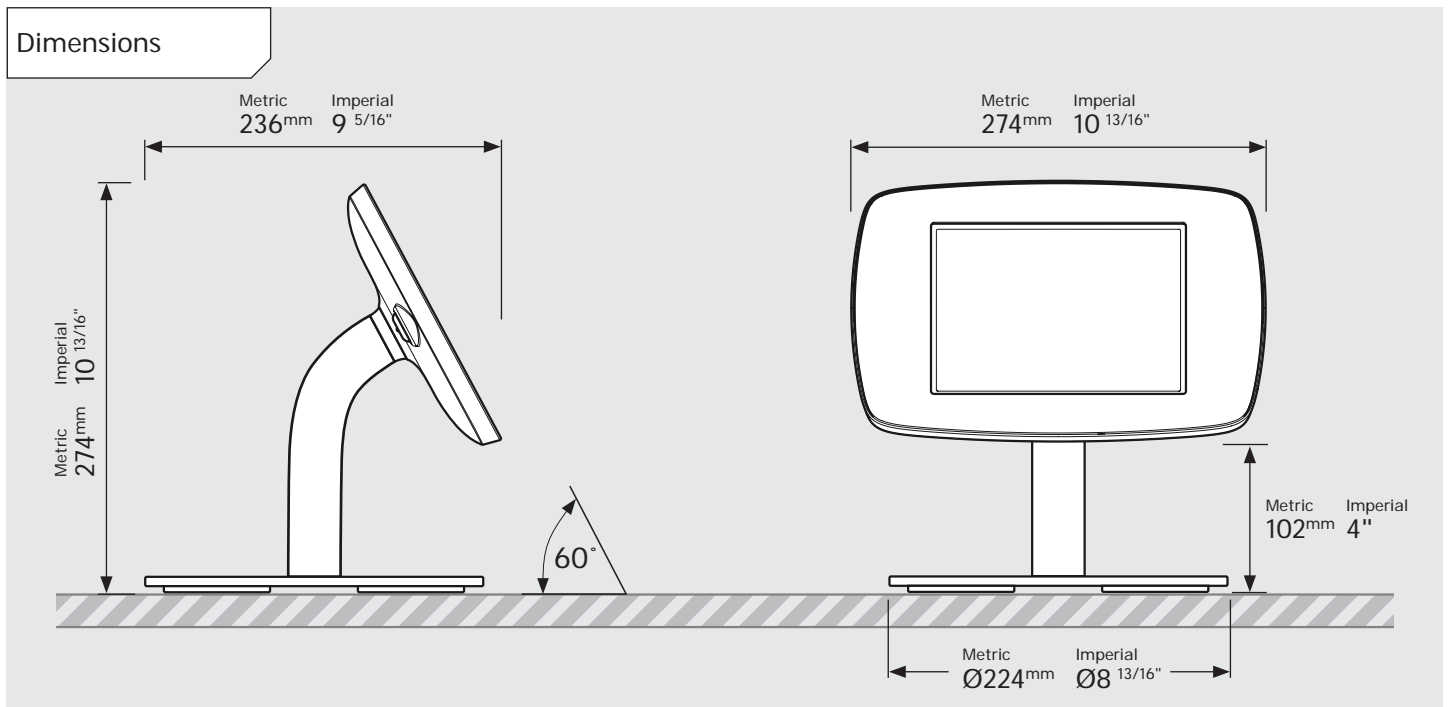

- iPad Pro 12.9" 1st Gen
- iPad Pro 12.9" 2nd Gen
- iPad Pro 12.9" 3rd Gen
- Microsoft Surface Pro 4
- Microsoft Surface Pro 5

PRODUCT DATA SHEET - BOUNCEPAD COUNTER 60

bouncepad[®]

Case: Mini Arm: Static60 Mounting: Freestanding Base Packaged weight: 3.6kg Colour: White
Black

PRODUCT DATA SHEET - BOUNCEPAD COUNTER 60

bouncepad[®]

Case: Midi Arm: Static60 Mounting: Freestanding Base Packaged weight: 3.8kg Colour: White
Black

PRODUCT DATA SHEET - BOUNCEPAD COUNTER 60

bouncepad[®]

Case: **Maxi** Arm: **Static 60** Mounting: **Freestanding Base** Packaged weight: **4.0kg** Colour: **White/Black**

PRODUCT DATA SHEET - BOUNCEPAD COUNTER 60

bouncepad[®]

Case: Mega Arm: Static60 Mounting: Freestanding Base Packaged weight: 4.4kg Colour: White
Black