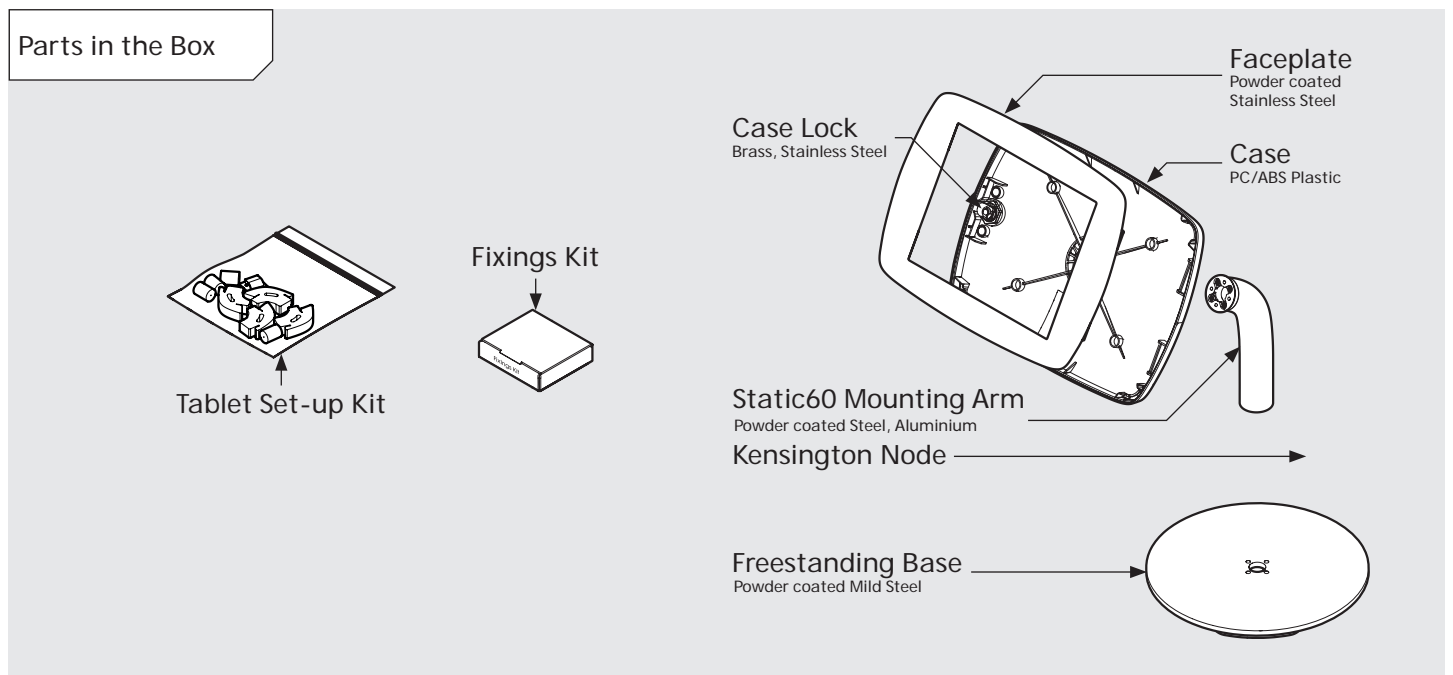

PRODUCT DATA SHEET - BOUNCEPAD COUNTER 60

bouncepad®

Case: Midi   Arm: Static60   Mounting: Freestanding Base   Packaged weight: 3.8kg   Colour: White
Black