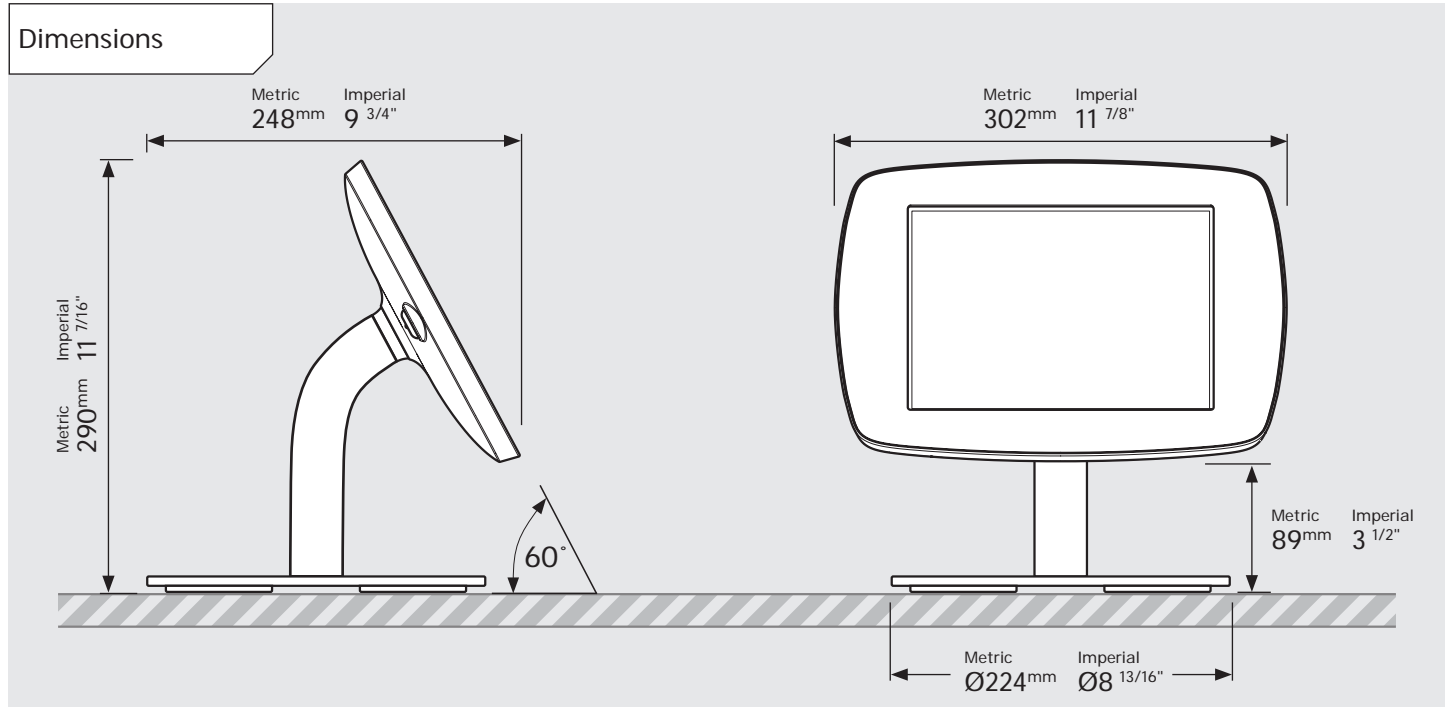

- iPad Pro 12.9" 1st Gen
- iPad Pro 12.9" 2nd Gen
- iPad Pro 12.9" 3rd Gen
- Microsoft Surface Pro 4
- Microsoft Surface Pro 5

PRODUCT DATA SHEET - BOUNCEPAD COUNTER 60

bouncepad[®]

Case: Mini Arm: Static60 Mounting: Freestanding Base Packaged weight: 3.6kg Colour: White
Black

PRODUCT DATA SHEET - BOUNCEPAD COUNTER 60

bouncepad[®]

Case: Midi Arm: Static60 Mounting: Freestanding Base Packaged weight: 3.8kg Colour: White
Black

PRODUCT DATA SHEET - BOUNCEPAD COUNTER 60

bouncepad[®]

Case: **Maxi** Arm: **Static 60** Mounting: **Freestanding Base** Packaged weight: **4.0kg** Colour: **White/Black**

PRODUCT DATA SHEET - BOUNCEPAD COUNTER 60

bouncepad[®]

Case: Mega Arm: Static60 Mounting: Freestanding Base Packaged weight: 4.4kg Colour: White
Black