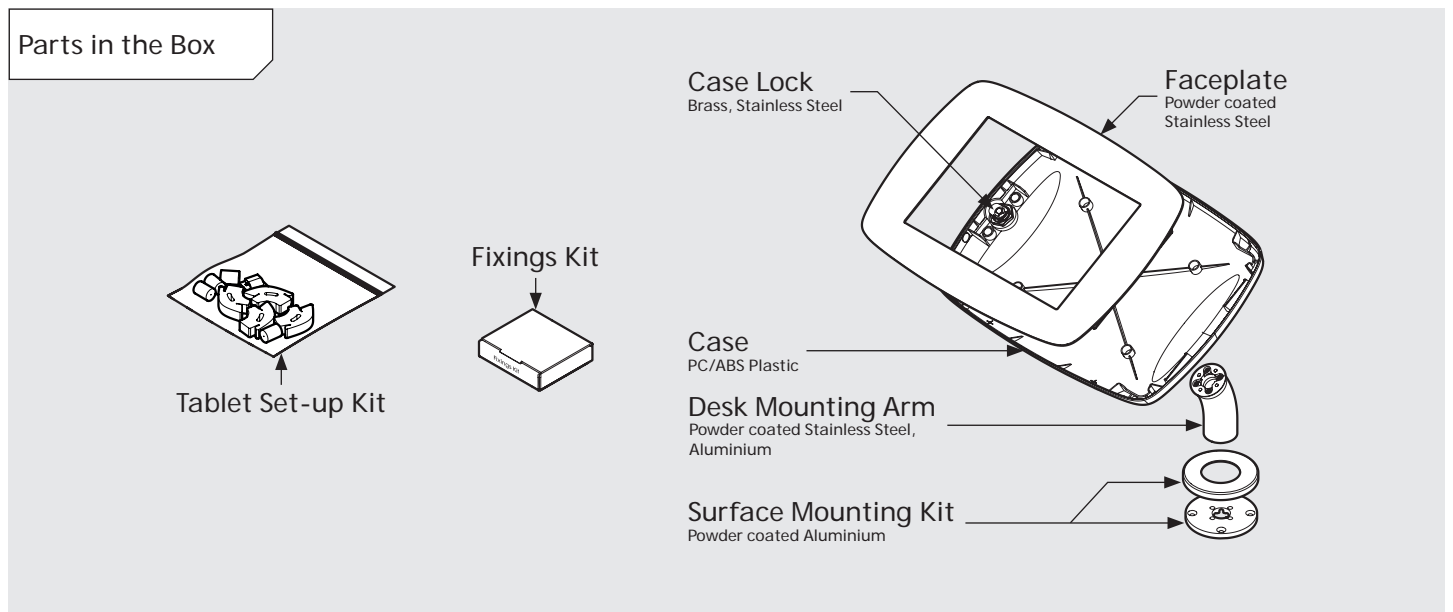

# PRODUCT DATA SHEET - DESK (MIDI CASE)

**bouncepad**<sup>®</sup>

Case: Midi    Arm: Desk    Mounting: Fixing from below  
 Fixing from Above    Packaged weight: 1.84kg    Colour: White  
 Black

# PRODUCT DATA SHEET - DESK (MAXI CASE)

**bouncepad**<sup>®</sup>

Case: Maxi    Arm: Desk    Mounting: Fixing from below  
 Fixing from Above    Packaged weight: 2.07kg    Colour: White  
 Black

# PRODUCT DATA SHEET - DESK (MEGA CASE)

**bouncepad®**

Case: Mega    Arm: Desk    Mounting: Fixing from below  
 Fixing from Above    Packaged weight: 2.46kg    Colour: White  
 Black