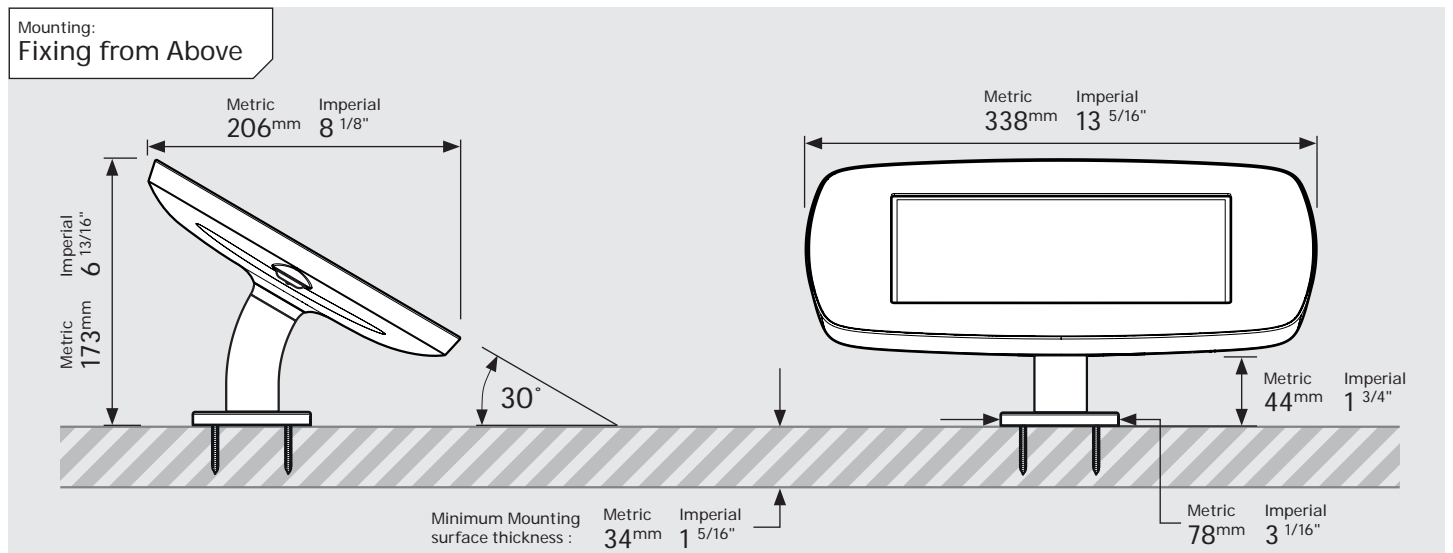

# PRODUCT DATA SHEET - DESK (MINI CASE)

**bouncepad®**

Case: Mini    Arm: Desk    Mounting: Fixing from below  
 Fixing from Above    Packaged weight: 1.66kg    Colour: White  
 Black

# PRODUCT DATA SHEET - DESK (MIDI CASE)

**bouncepad**<sup>®</sup>

Case: Midi    Arm: Desk    Mounting: Fixing from below  
 Fixing from Above    Packaged weight: 1.84kg    Colour: White  
 Black

# PRODUCT DATA SHEET - DESK (MAXI CASE)

**bouncepad**<sup>®</sup>

Case: Maxi    Arm: Desk    Mounting: Fixing from below  
 Fixing from Above    Packaged weight: 2.07kg    Colour: White  
 Black

# PRODUCT DATA SHEET - DESK (MEGA CASE)

**bouncepad®**

Case: Mega    Arm: Desk    Mounting: Fixing from below  
 Fixing from Above    Packaged weight: 2.46kg    Colour: White  
 Black