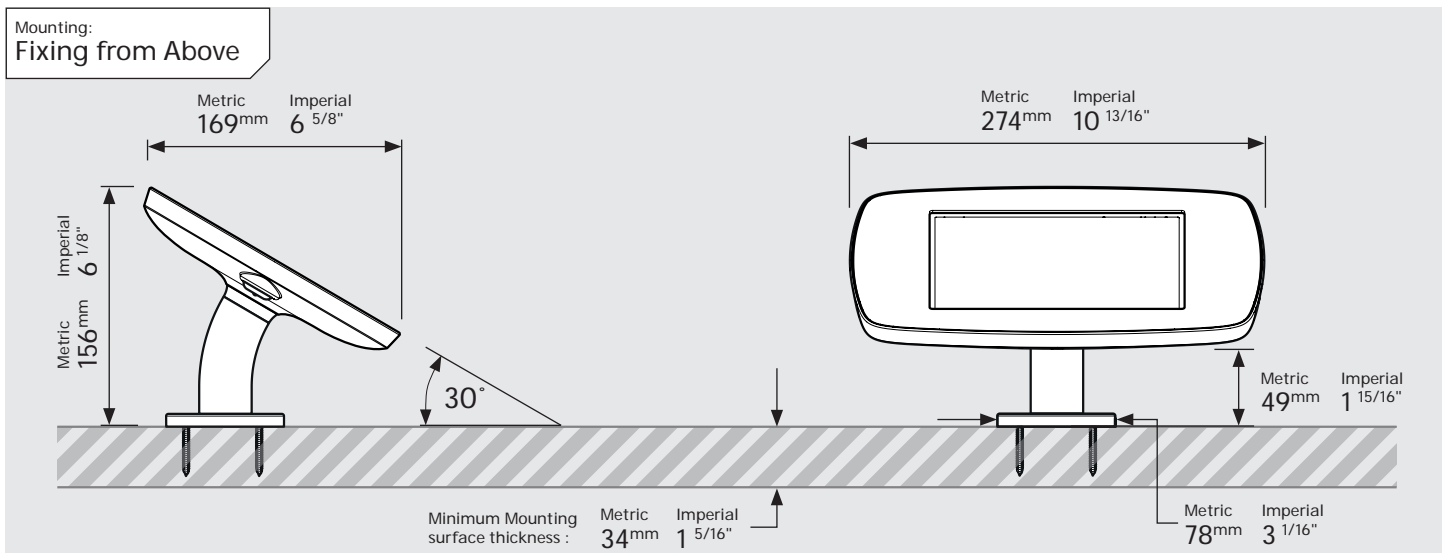

# PRODUCT DATA SHEET - DESK (MINI CASE)

**bouncepad®**

Case: Mini    Arm: Desk    Mounting: Fixing from below  
 Fixing from Above    Packaged weight: 1.66kg    Colour: White  
 Black

# PRODUCT DATA SHEET - DESK (MIDI CASE)

**bouncepad**<sup>®</sup>

Case: Midi    Arm: Desk    Mounting: Fixing from below  
 Fixing from Above    Packaged weight: 1.84kg    Colour: White  
 Black

# PRODUCT DATA SHEET - DESK (MAXI CASE)

**bouncepad**<sup>®</sup>

Case: Maxi    Arm: Desk    Mounting: Fixing from below  
 Fixing from Above    Packaged weight: 2.07kg    Colour: White  
 Black

# PRODUCT DATA SHEET - DESK (MEGA CASE)

**bouncepad®**

Case: Mega    Arm: Desk    Mounting: Fixing from below  
 Fixing from Above    Packaged weight: 2.46kg    Colour: White  
 Black