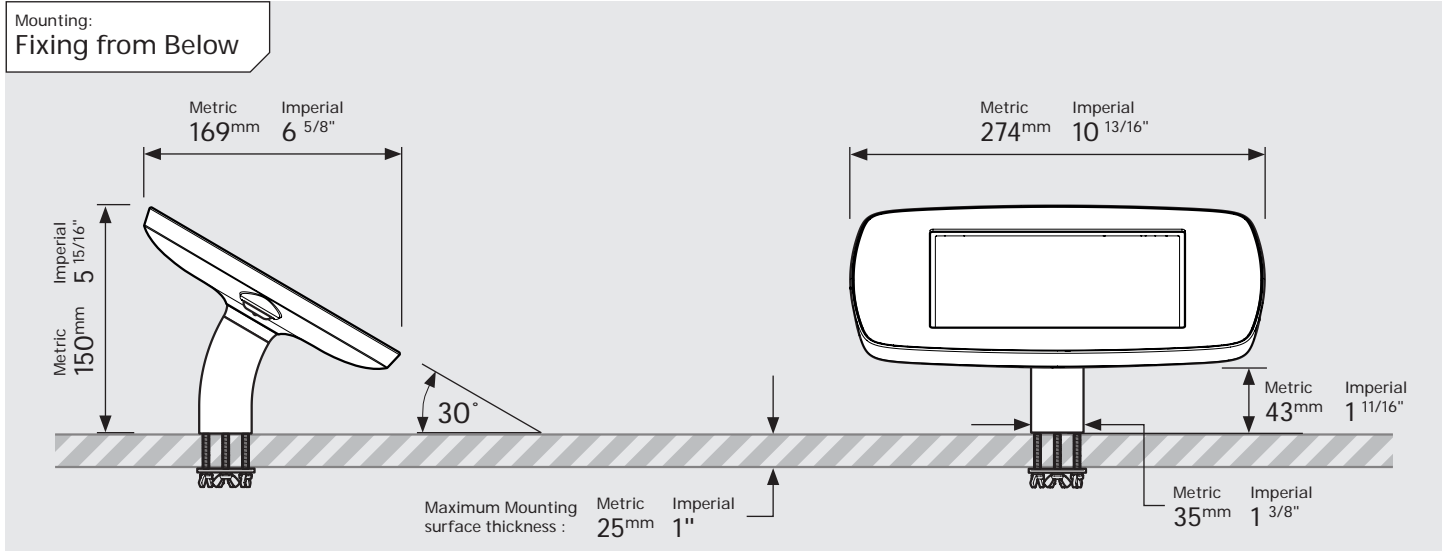

# PRODUCT DATA SHEET - DESK (MINI CASE)

**bouncepad®**

Case: Mini    Arm: Desk    Mounting: Fixing from below  
 Fixing from Above    Packaged weight: 1.66kg    Colour: White  
 Black

# PRODUCT DATA SHEET - DESK (MIDI CASE)

**bouncepad**<sup>®</sup>

Case: Midi    Arm: Desk    Mounting: Fixing from below  
 Fixing from Above    Packaged weight: 1.84kg    Colour: White  
 Black

# PRODUCT DATA SHEET - DESK (MAXI CASE)

**bouncepad**<sup>®</sup>

Case: Maxi    Arm: Desk    Mounting: Fixing from below  
 Fixing from Above    Packaged weight: 2.07kg    Colour: White  
 Black

# PRODUCT DATA SHEET - DESK (MEGA CASE)

**bouncepad®**

Case: Mega    Arm: Desk    Mounting: Fixing from below  
 Fixing from Above    Packaged weight: 2.46kg    Colour: White  
 Black