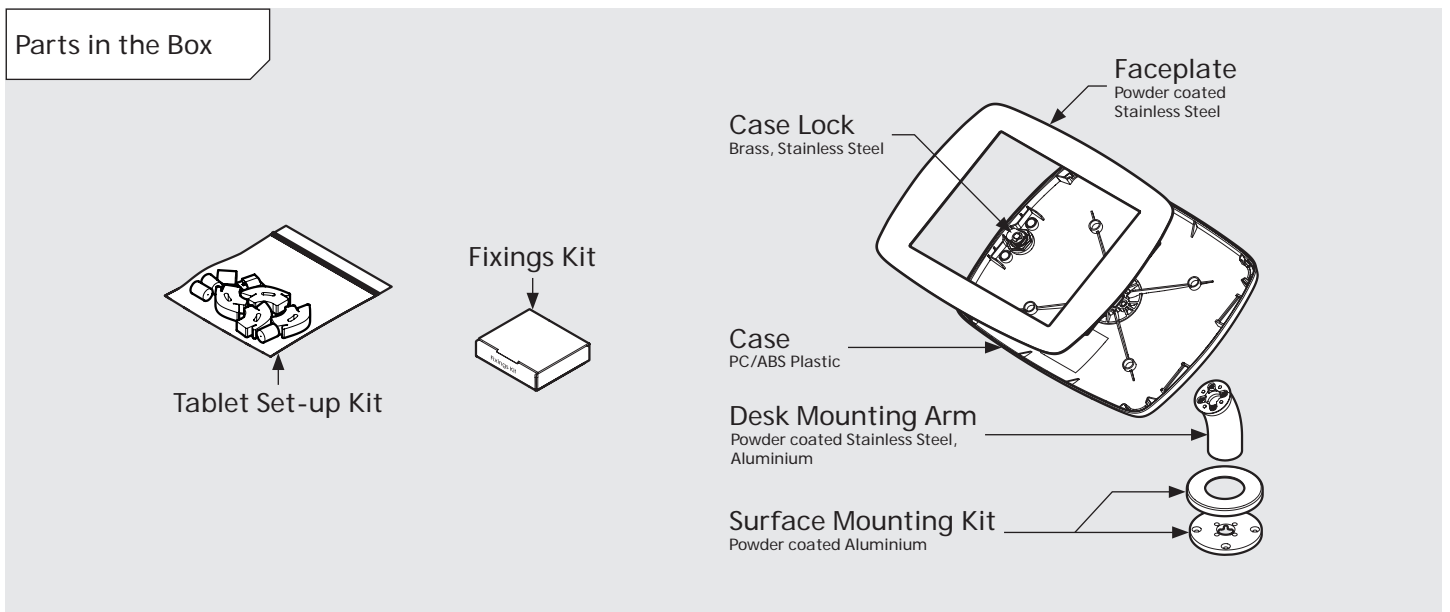

# PRODUCT DATA SHEET - DESK (MINI CASE)

**bouncepad®**

Case: Mini    Arm: Desk    Mounting: Fixing from below  
 Fixing from Above    Packaged weight: 1.66kg    Colour: White  
 Black

# PRODUCT DATA SHEET - DESK (MIDI CASE)

**bouncepad**<sup>®</sup>

Case: Midi    Arm: Desk    Mounting: Fixing from below  
 Fixing from Above    Packaged weight: 1.84kg    Colour: White  
 Black

# PRODUCT DATA SHEET - DESK (MAXI CASE)

**bouncepad**<sup>®</sup>

Case: Maxi    Arm: Desk    Mounting: Fixing from below  
 Fixing from Above    Packaged weight: 2.07kg    Colour: White  
 Black

# PRODUCT DATA SHEET - DESK (MEGA CASE)

**bouncepad®**

Case: Mega    Arm: Desk    Mounting: Fixing from below  
 Fixing from Above    Packaged weight: 2.46kg    Colour: White  
 Black