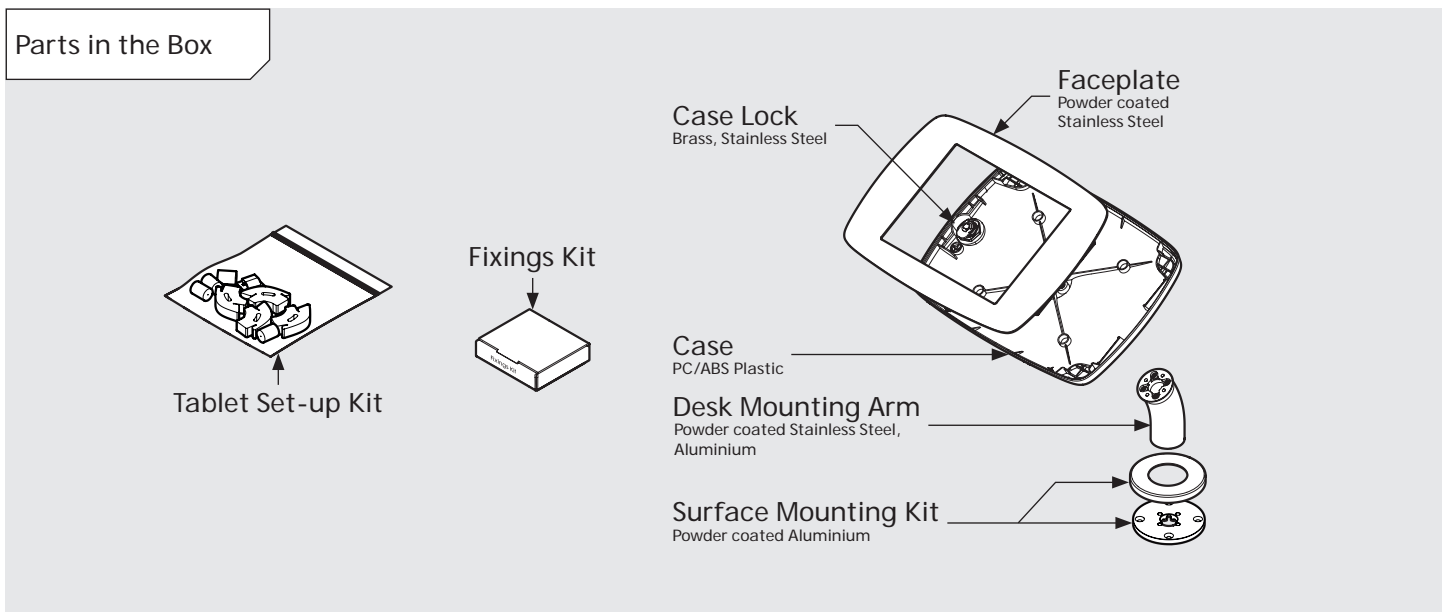

# PRODUCT DATA SHEET - DESK (MINI CASE)

**bouncepad®**

Case: Mini    Arm: Desk    Mounting: Fixing from below  
 Fixing from Above    Packaged weight: 1.66kg    Colour: White  
 Black

# PRODUCT DATA SHEET - DESK (MIDI CASE)

**bouncepad**<sup>®</sup>

Case: Midi    Arm: Desk    Mounting: Fixing from below  
 Fixing from Above    Packaged weight: 1.84kg    Colour: White  
 Black

# PRODUCT DATA SHEET - DESK (MAXI CASE)

**bouncepad**<sup>®</sup>

Case: Maxi    Arm: Desk    Mounting: Fixing from below  
 Fixing from Above    Packaged weight: 2.07kg    Colour: White  
 Black

# PRODUCT DATA SHEET - DESK (MEGA CASE)

**bouncepad®**

Case: Mega    Arm: Desk    Mounting: Fixing from below  
 Fixing from Above    Packaged weight: 2.46kg    Colour: White  
 Black