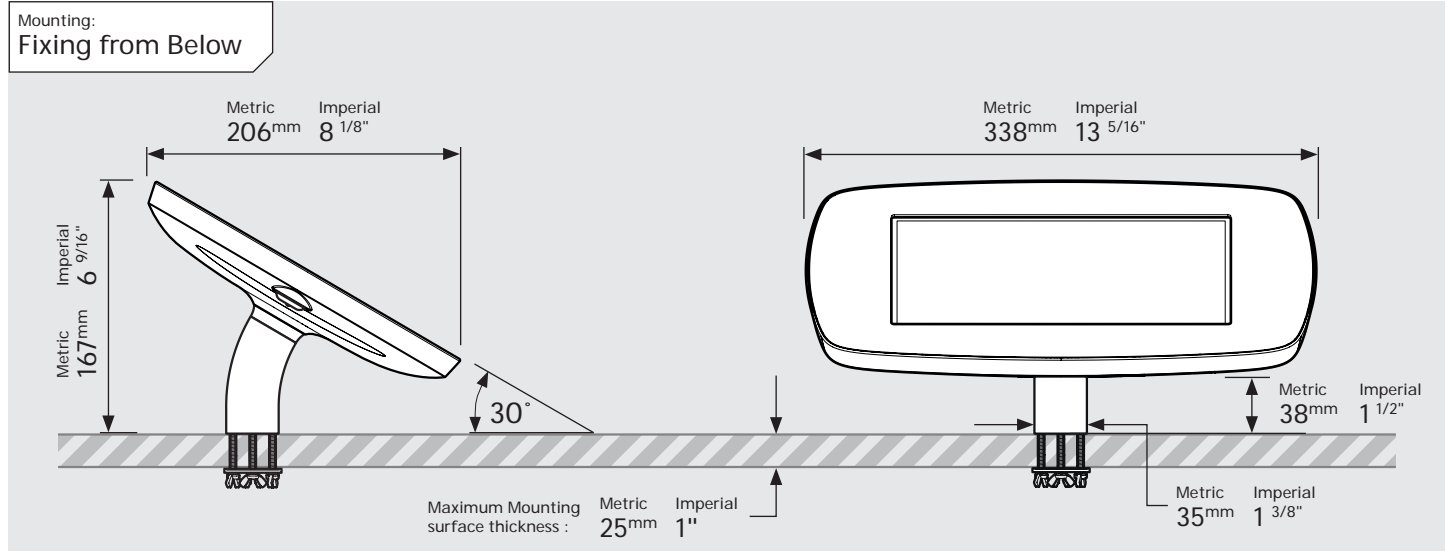

# PRODUCT DATA SHEET - DESK (MINI CASE)

**bouncepad®**

Case: Mini    Arm: Desk    Mounting: Fixing from below  
 Fixing from Above    Packaged weight: 1.66kg    Colour: White  
 Black

# PRODUCT DATA SHEET - DESK (MIDI CASE)

**bouncepad**<sup>®</sup>

Case: Midi    Arm: Desk    Mounting: Fixing from below  
 Fixing from Above    Packaged weight: 1.84kg    Colour: White  
 Black

# PRODUCT DATA SHEET - DESK (MAXI CASE)

**bouncepad**<sup>®</sup>

Case: Maxi    Arm: Desk    Mounting: Fixing from below  
 Fixing from Above    Packaged weight: 2.07kg    Colour: White  
 Black

# PRODUCT DATA SHEET - DESK (MEGA CASE)

**bouncepad®**

Case: Mega    Arm: Desk    Mounting: Fixing from below  
 Fixing from Above    Packaged weight: 2.46kg    Colour: White  
 Black