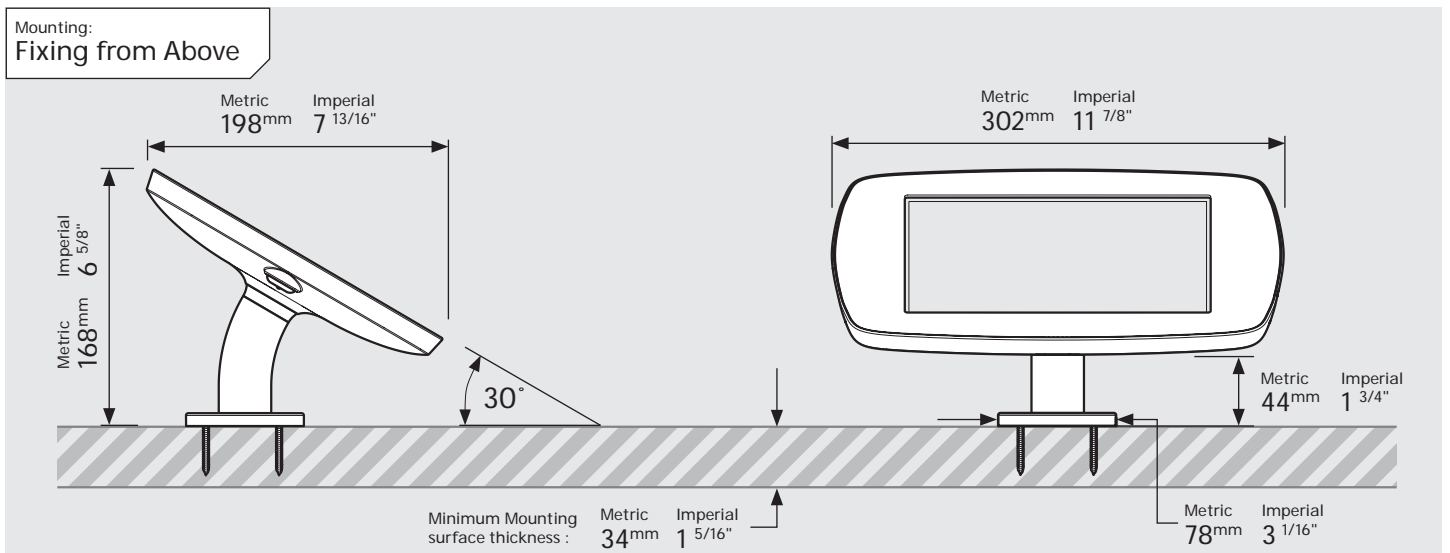

# PRODUCT DATA SHEET - DESK (MINI CASE)

**bouncepad®**

Case: Mini    Arm: Desk    Mounting: Fixing from below  
 Fixing from Above    Packaged weight: 1.66kg    Colour: White  
 Black

# PRODUCT DATA SHEET - DESK (MIDI CASE)

**bouncepad**<sup>®</sup>

Case: Midi    Arm: Desk    Mounting: Fixing from below  
 Fixing from Above    Packaged weight: 1.84kg    Colour: White  
 Black

# PRODUCT DATA SHEET - DESK (MAXI CASE)

**bouncepad**<sup>®</sup>

Case: Maxi    Arm: Desk    Mounting: Fixing from below  
 Fixing from Above    Packaged weight: 2.07kg    Colour: White  
 Black

# PRODUCT DATA SHEET - DESK (MEGA CASE)

**bouncepad®**

Case: Mega    Arm: Desk    Mounting: Fixing from below  
 Fixing from Above    Packaged weight: 2.46kg    Colour: White  
 Black