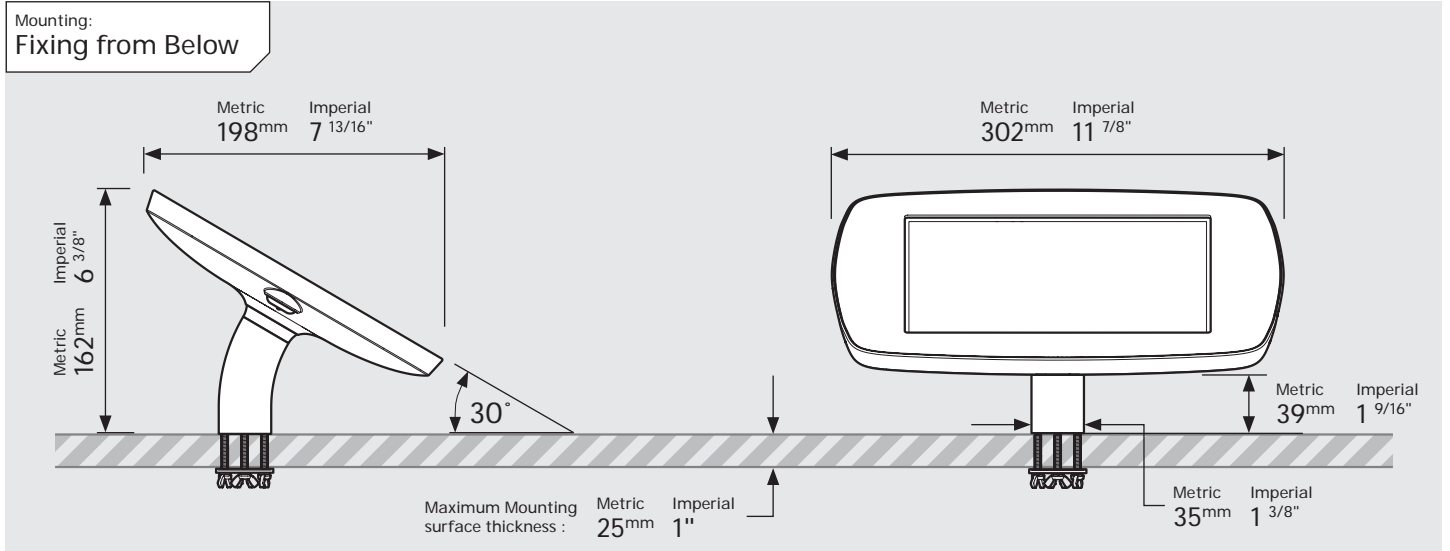

# PRODUCT DATA SHEET - DESK (MINI CASE)

**bouncepad®**

Case: Mini    Arm: Desk    Mounting: Fixing from below  
 Fixing from Above    Packaged weight: 1.66kg    Colour: White  
 Black

# PRODUCT DATA SHEET - DESK (MIDI CASE)

**bouncepad**<sup>®</sup>

Case: Midi    Arm: Desk    Mounting: Fixing from below  
 Fixing from Above    Packaged weight: 1.84kg    Colour: White  
 Black

# PRODUCT DATA SHEET - DESK (MAXI CASE)

**bouncepad**<sup>®</sup>

Case: Maxi    Arm: Desk    Mounting: Fixing from below  
 Fixing from Above    Packaged weight: 2.07kg    Colour: White  
 Black

# PRODUCT DATA SHEET - DESK (MEGA CASE)

**bouncepad®**

Case: Mega    Arm: Desk    Mounting: Fixing from below  
 Fixing from Above    Packaged weight: 2.46kg    Colour: White  
 Black