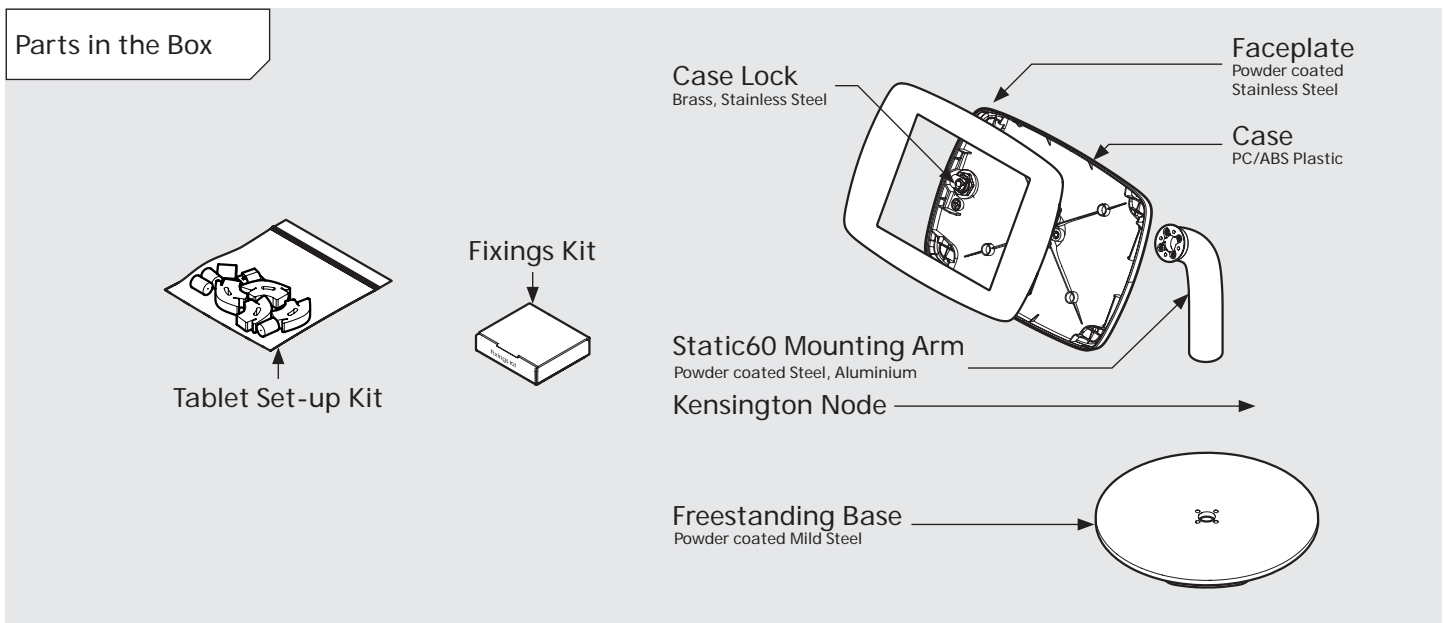

PRODUCT DATA SHEET - BOUNCEPAD COUNTER 60

bouncepad®

Case: Mini   Arm: Static60   Mounting: Freestanding Base   Packaged weight: 3.6kg   Colour: White
Black