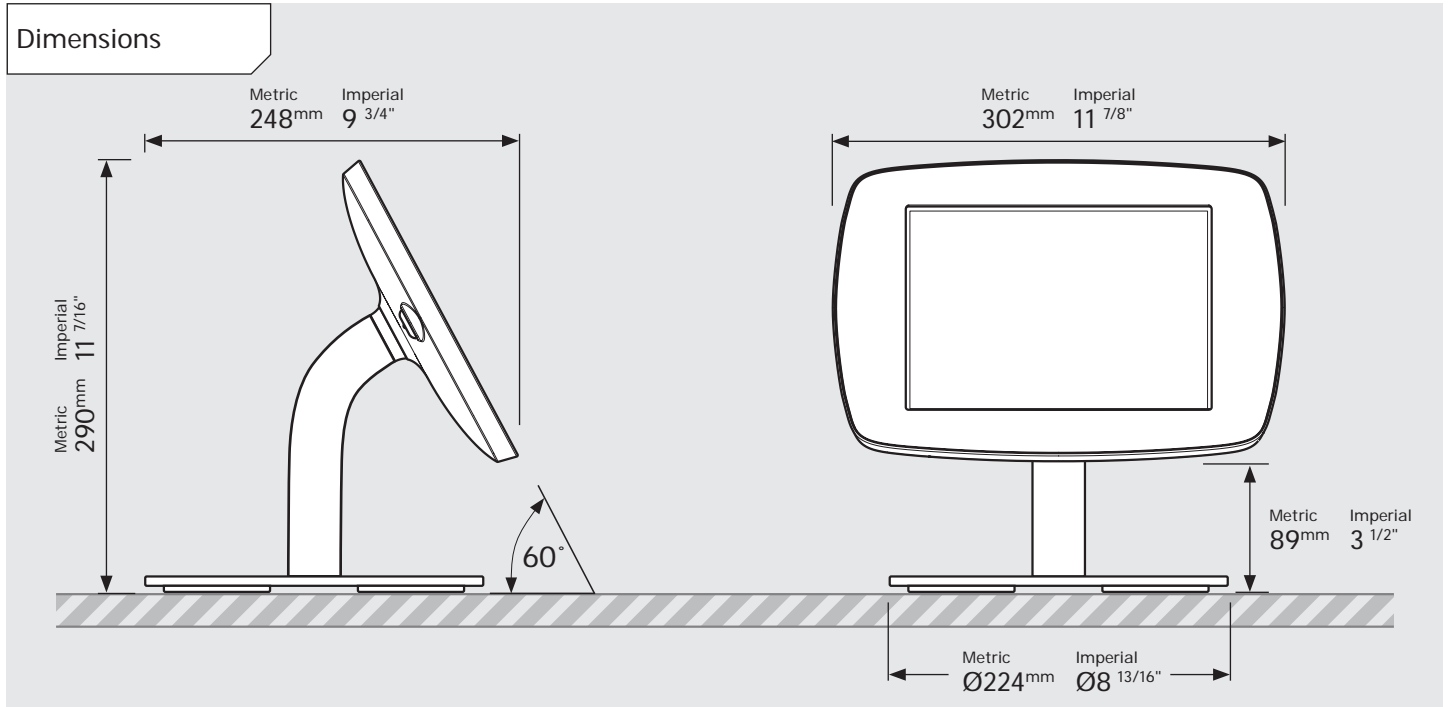

- iPad Pro 12.9" 1st Gen
- iPad Pro 12.9" 2nd Gen
- iPad Pro 12.9" 3rd Gen
- Microsoft Surface Pro 4
- Microsoft Surface Pro 5

PRODUCT DATA SHEET - BOUNCEPAD COUNTER 60

bouncepad[®]

Case: Mini Arm: Static60 Mounting: Freestanding Base Packaged weight: 3.6kg Colour: White
Black

PRODUCT DATA SHEET - BOUNCEPAD COUNTER 60

bouncepad[®]

Case: Midi Arm: Static60 Mounting: Freestanding Base Packaged weight: 3.8kg Colour: White
Black

PRODUCT DATA SHEET - BOUNCEPAD COUNTER 60

bouncepad[®]

Case: **Maxi** Arm: **Static 60** Mounting: **Freestanding Base** Packaged weight: **4.0kg** Colour: **White / Black**

PRODUCT DATA SHEET - BOUNCEPAD COUNTER 60

bouncepad[®]

Case: Mega Arm: Static60 Mounting: Freestanding Base Packaged weight: 4.4kg Colour: White
Black