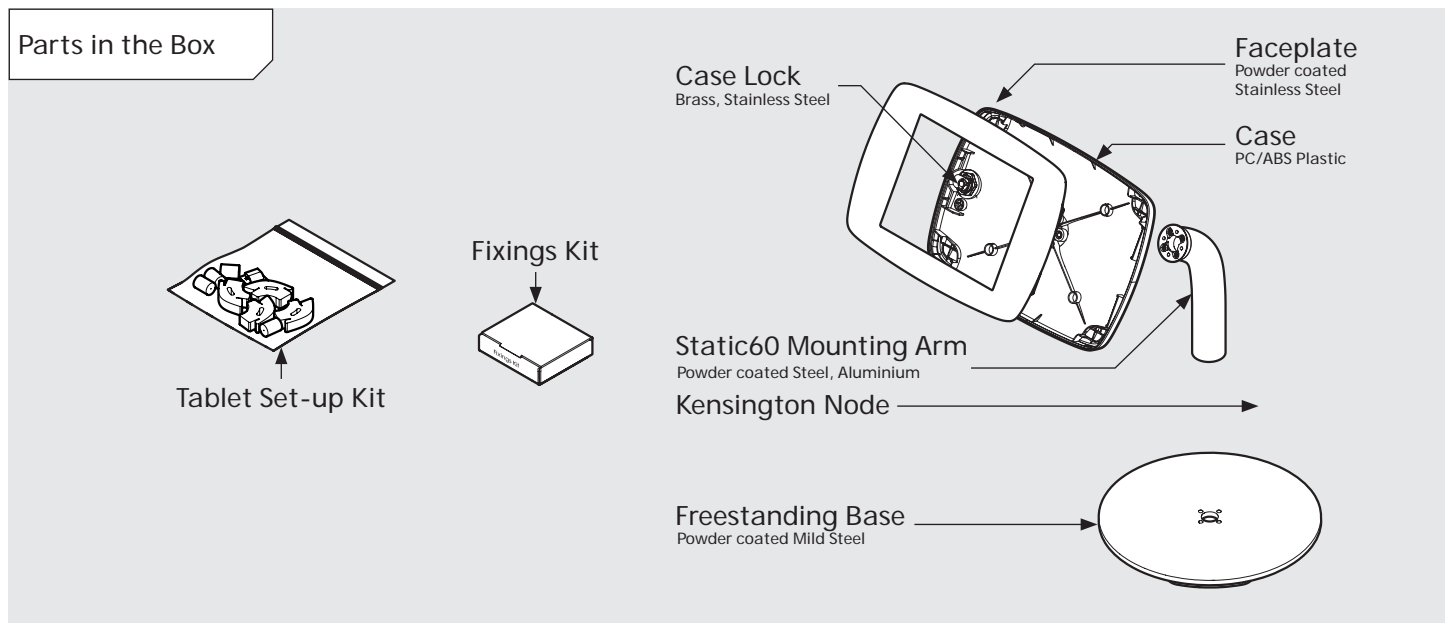

- iPad Pro 12.9" 1st Gen
- iPad Pro 12.9" 2nd Gen
- iPad Pro 12.9" 3rd Gen
- Microsoft Surface Pro 4
- Microsoft Surface Pro 5

PRODUCT DATA SHEET - BOUNCEPAD COUNTER 60

bouncepad[®]

Case: Mini Arm: Static60 Mounting: Freestanding Base Packaged weight: 3.6kg Colour: White
Black