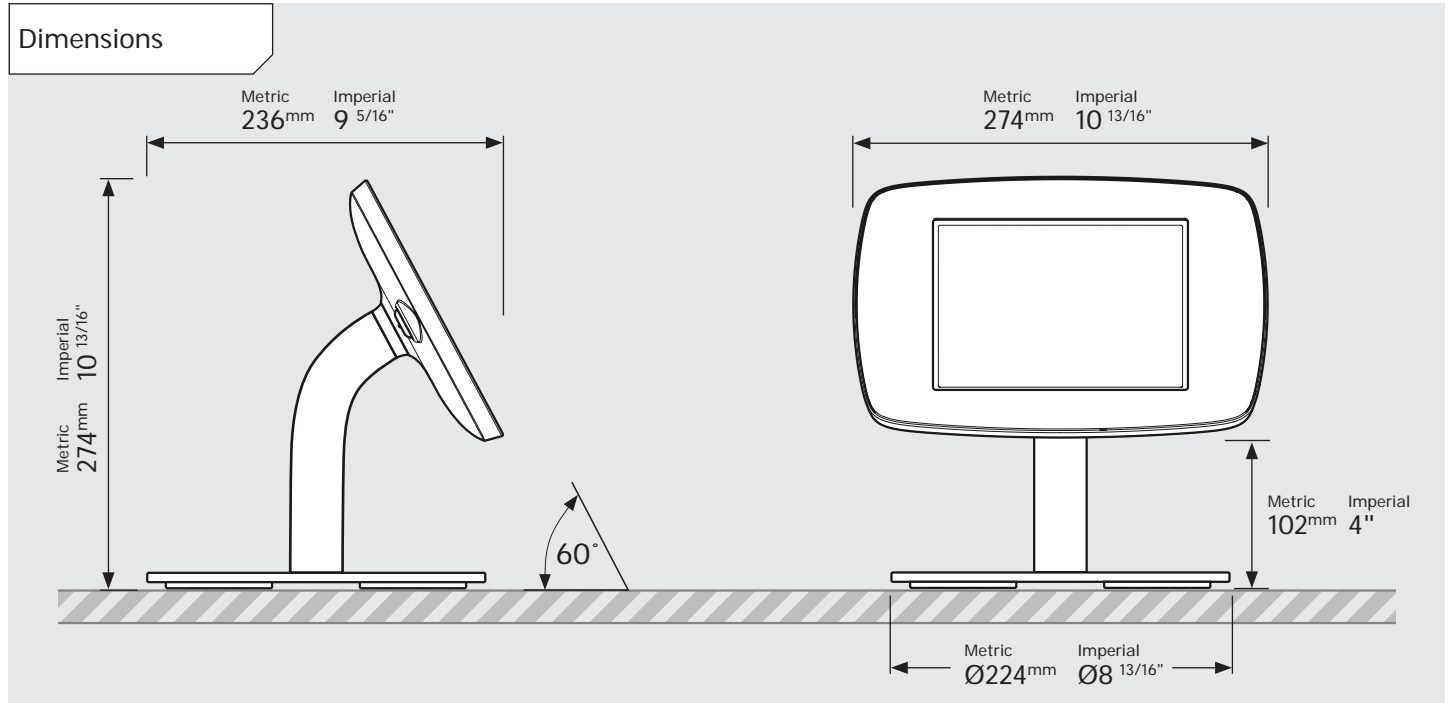

- iPad Pro 12.9" 1st Gen
- iPad Pro 12.9" 2nd Gen
- iPad Pro 12.9" 3rd Gen
- Microsoft Surface Pro 4
- Microsoft Surface Pro 5

PRODUCT DATA SHEET - BOUNCEPAD COUNTER 60

bouncepad[®]

Case: Mini Arm: Static60 Mounting: Freestanding Base Packaged weight: 3.6kg Colour: White
Black

PRODUCT DATA SHEET - BOUNCEPAD COUNTER 60

bouncepad[®]

Case: Midi Arm: Static60 Mounting: Freestanding Base Packaged weight: 3.8kg Colour: White
Black

PRODUCT DATA SHEET - BOUNCEPAD COUNTER 60

bouncepad[®]

Case: **Maxi** Arm: **Static 60** Mounting: **Freestanding Base** Packaged weight: **4.0kg** Colour: **White / Black**

PRODUCT DATA SHEET - BOUNCEPAD COUNTER 60

bouncepad[®]

Case: Mega Arm: Static60 Mounting: Freestanding Base Packaged weight: 4.4kg Colour: White
Black