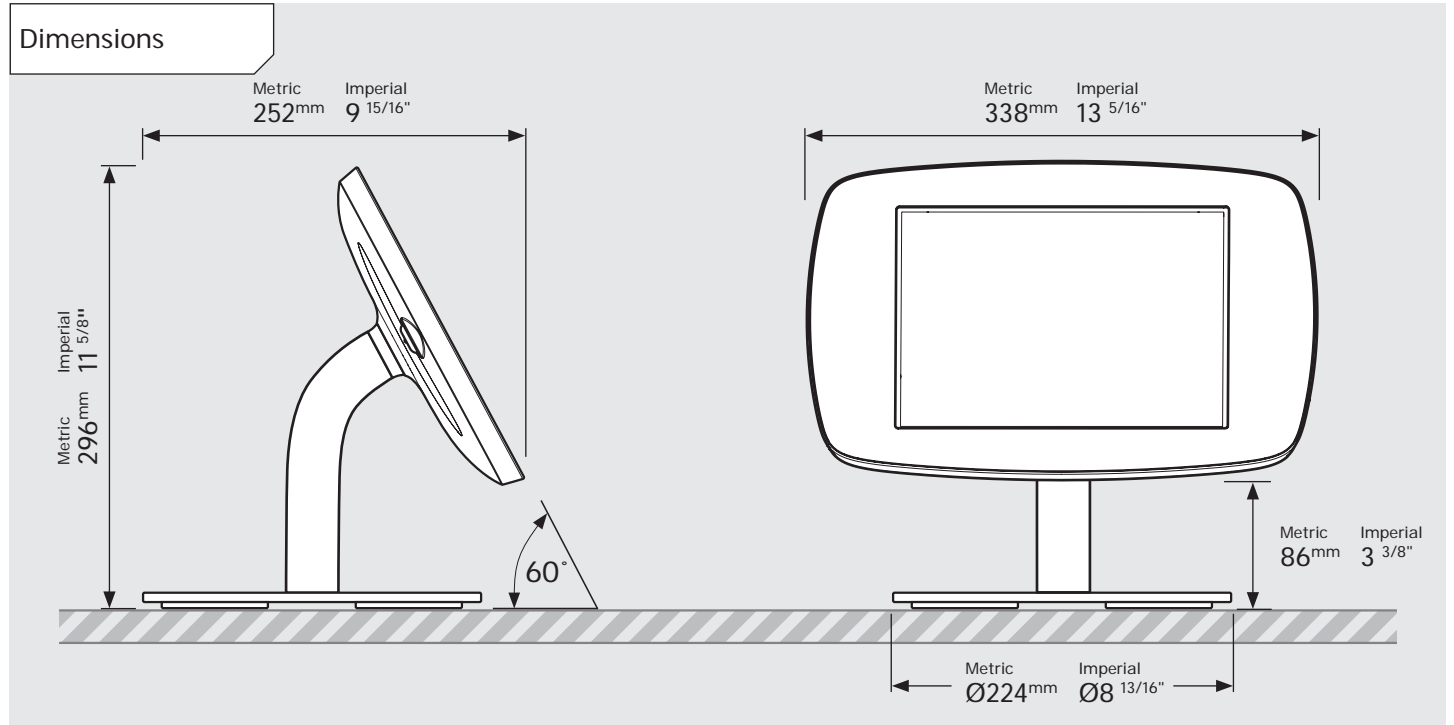

PRODUCT DATA SHEET - BOUNCEPAD COUNTER 60

bouncepad[®]

Case: Midi Arm: Static60 Mounting: Freestanding Base Packaged weight: 3.8kg Colour: White
Black

PRODUCT DATA SHEET - BOUNCEPAD COUNTER 60

bouncepad[®]

Case: **Maxi** Arm: **Static 60** Mounting: **Freestanding Base** Packaged weight: **4.0kg** Colour: **White / Black**

PRODUCT DATA SHEET - BOUNCEPAD COUNTER 60

bouncepad[®]

Case: Mega Arm: Static60 Mounting: Freestanding Base Packaged weight: 4.4kg Colour: White
Black