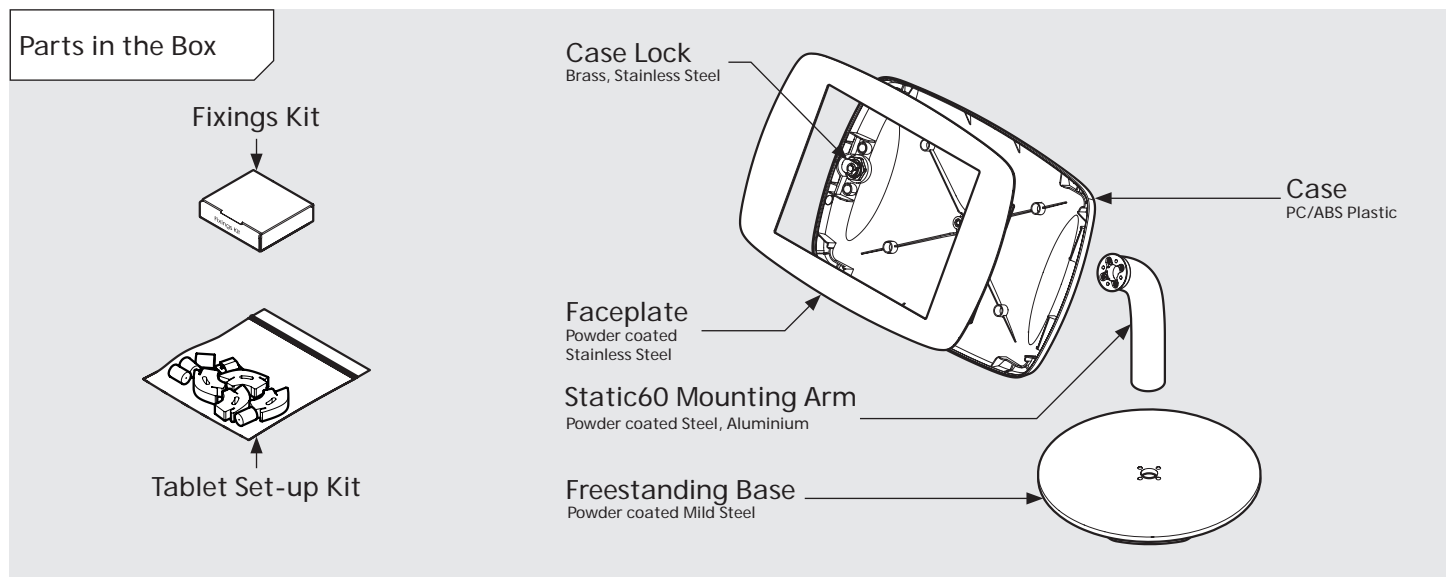

PRODUCT DATA SHEET - BOUNCEPAD COUNTER 60

bouncepad[®]

Case: Midi Arm: Static60 Mounting: Freestanding Base Packaged weight: 3.8kg Colour: White
Black

PRODUCT DATA SHEET - BOUNCEPAD COUNTER 60

bouncepad[®]

Case: **Maxi** Arm: **Static 60** Mounting: **Freestanding Base** Packaged weight: **4.0kg** Colour: **White / Black**

PRODUCT DATA SHEET - BOUNCEPAD COUNTER 60

bouncepad[®]

Case: Mega Arm: Static60 Mounting: Freestanding Base Packaged weight: 4.4kg Colour: White
Black