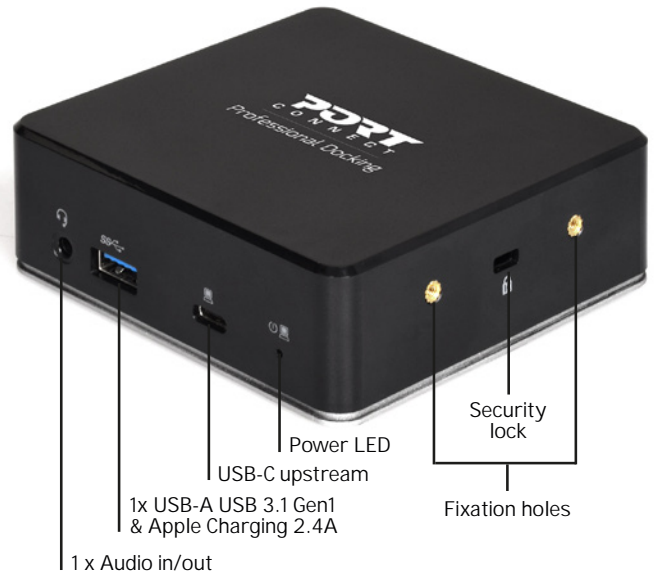

USB-C & USB-A DUAL VIDEO DOCKING STATION

STATION D'ACCUEIL USB-C & USB-A
DOUBLE SORTIE VIDÉO

85W
POWER DELIVERY

USB-C & USB-A
cable connectivity

2 x 2K

85 W
USB-C
power replicator

- 1 CABLE Type C
- 85W POWER DELIVERY
- 8 ACCESSORIES

USB-C + USB-A

Fixation holes
Trous de fixation

Security lock
Encoche de sécurité

**FOR USB-C & USB-A
PC & MAC**

Multiple mounting (optional) :

Mounting under the desk
Montage sous le bureau

Mounting on the desk
Montage sur le bureau

VESA mount on the monitor
Montage sur le moniteur

Mounting on the monitor arm
Montage sur le bras du moniteur

USB-C & USB-A dual video docking station 2 X 2K

- USB -A & USB-C docking station : expands laptop connectivity and provides up to 85W power distribution
- Double video displays up to 2K – HDMI 1.4 1080p
- Double connectivity notebooks : USB Type C & USB Type A 3.1 Gen 1
- Manages up to 8 peripherals : 2 screens (HDMI)/1 x Ethernet/3 x USB 3.1 Gen 1 ports/1 x audio jack/1 x USB-C Female charging port
- 3 x USB 3.1 Gen 1 ports with high speed data transfer (up to 5GB/s)
- Compatible with USB 3.1 Gen 1 & USB-C, PC and Mac notebooks
- Display Link easy monitor management software included
- PXE Boot feature
- Plug & play setup
- Optional : Mounting supports