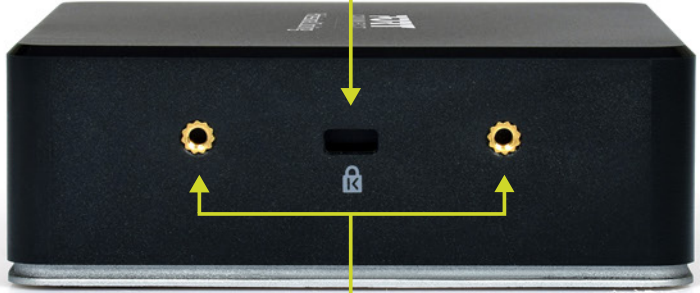

USB-C & USB-A DUAL VIDEO DOCKING STATION

STATION D'ACCUEIL USB-C & USB-A
DOUBLE SORTIE VIDÉO

85W
POWER DELIVERY

USB-C & USB-A
cable connectivity

2 x 2K

85 W
USB-C
power replicator

- 1 CABLE Type C
- 85W POWER DELIVERY
- 8 ACCESSORIES

USB-C + USB-A

Fixation holes
Trous de fixation

Security lock
Encoche de sécurité

**FOR USB-C & USB-A
PC & MAC**

Multiple mounting (optional) :

Mounting under the desk
Montage sous le bureau

Mounting on the desk
Montage sur le bureau

VESA mount on the monitor
Montage sur le moniteur

Mounting on the monitor arm
Montage sur le bras du moniteur

USB-C & USB-A dual video docking station 2 X 2K

- USB -A & USB-C docking station : expands laptop connectivity and provides up to 85W power distribution
- Double video displays up to 2K – HDMI 1.4 1080p
- Double connectivity notebooks : USB Type C & USB Type A 3.1 Gen 1
- Manages up to 8 peripherals : 2 screens (HDMI)/1 x Ethernet/3 x USB 3.1 Gen 1 ports/1 x audio jack/1 x USB-C Female charging port
- 3 x USB 3.1 Gen 1 ports with high speed data transfer (up to 5GB/s)
- Compatible with USB 3.1 Gen 1 & USB-C, PC and Mac notebooks
- Display Link easy monitor management software included
- PXE Boot feature
- Plug & play setup
- Optional : Mounting supports