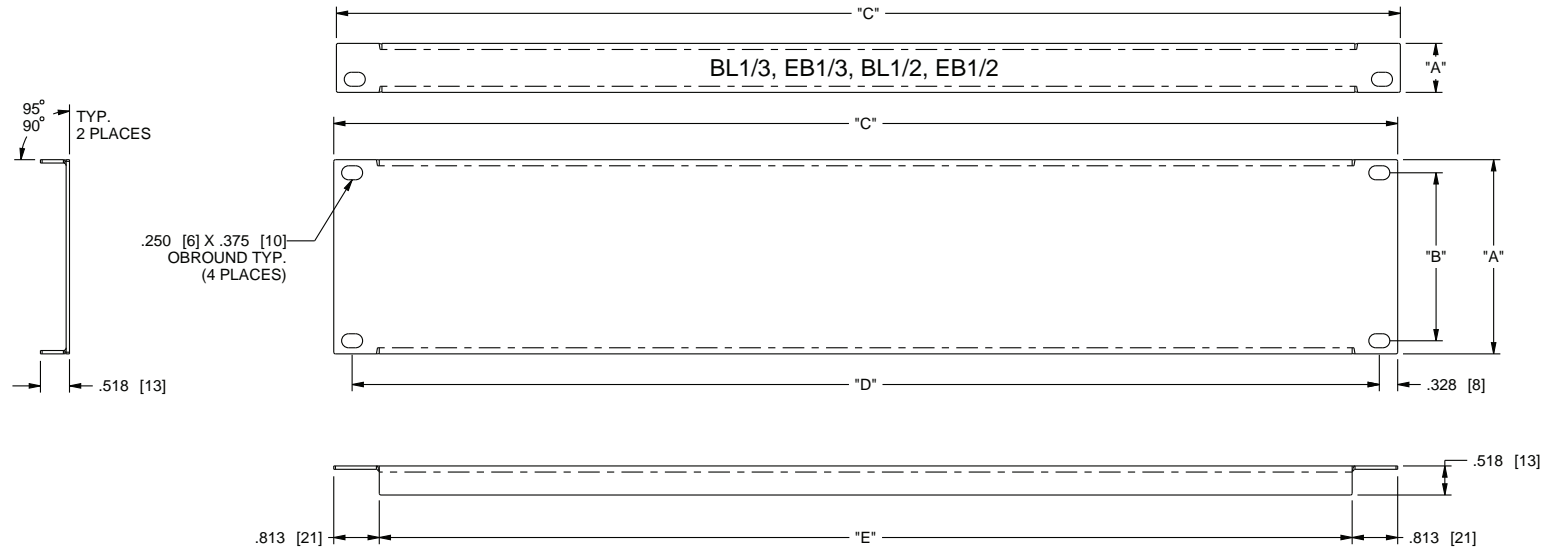

# Blank Panels

basic dimensions

PARTS	DIM "A"	DIM "B"	DIM "C"	DIM "D"	DIM "E"
BL1/3, EB1/3	0.583 [15]	N/A	19 [483]	18.344 [466]	17.374 [441]
BL1/2, EB1/2	0.875 [22]	N/A	19 [483]	18.344 [466]	17.374 [441]
BL1, PBL1, EB1, SB1, WSB1	1.718 [44]	1.25 [32]	19 [483]	18.344 [466]	17.374 [441]
BL2, PBL2, EB2, SB2, WSB2	3.468 [88]	3.00 [76]	19 [483]	18.344 [466]	17.374 [441]
BL3, PBL3, EB3, SB3, WSB3	5.218 [133]	2.25 [57]	19 [483]	18.344 [466]	17.374 [441]
BL4, PBL4, EB4, SB4, WSB4	6.968 [177]	4.00 [102]	19 [483]	18.344 [466]	17.374 [441]
EB5, SB5	8.718 [221]	5.75 [146]	19 [483]	18.344 [466]	17.374 [441]
EB6, SB6	10.468 [266]	7.50 [191]	19 [483]	18.344 [466]	17.374 [441]
HRBL1	1.718 [44]	1.25 [32]	10.4 [264]	9.744 [247]	8.774 [223]

# Blank Panels

basic dimensions

PARTS	DIM "A"	DIM "B"
HBL1, PHBL1, FEB1	1.735 [44]	1.25 [32]
HBL2, PHBL2, FEB2	3.485 [89]	3.00 [76]
HBL3, PHBL3, FEB3	5.235 [133]	2.25 [57]
HBL4, PHBL4, FEB4	6.985 [177]	4.00 [10]
HBL5, FEB5	8.735 [222]	5.75 [146]
HBL6, FEB6	10.485 [266]	7.50 [191]