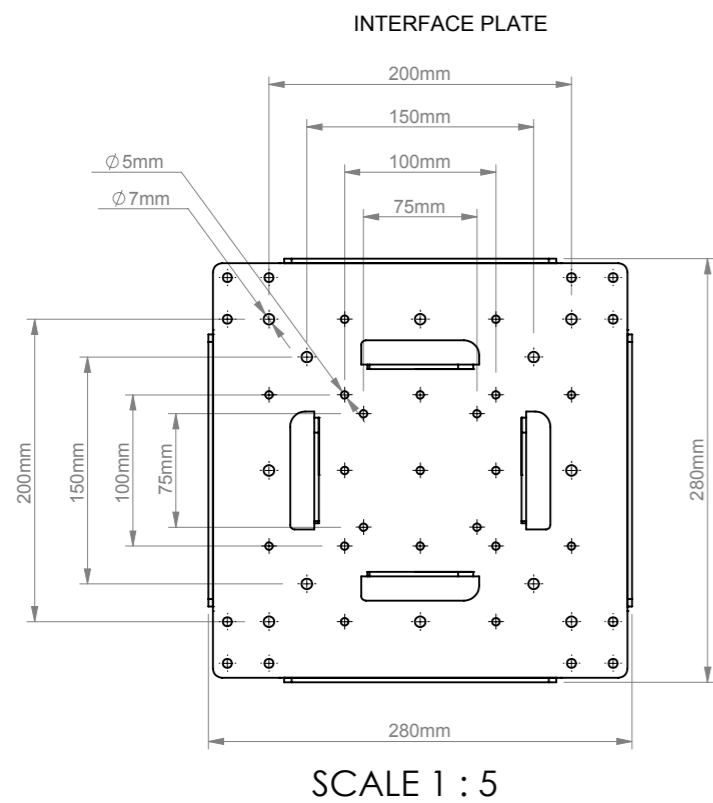

B-Tech International Design and Manufacturing Limited		B-Tech No: BT8427
Part of the B-Tech International Group of Companies		Version: 3.1
 <p>UNLESS OTHERWISE SPECIFIED DIMENSIONS ARE IN MILLIMETERS</p>	Size: A3	Title: Adjustment Drop Universal Flat Screen Ceiling Mount With Tilt
	Scale: 1:10	Revision: 0.0
Sheet: 1 of 1	Date: 10/5/2015	File Name: BTD-BT8427-R0.0