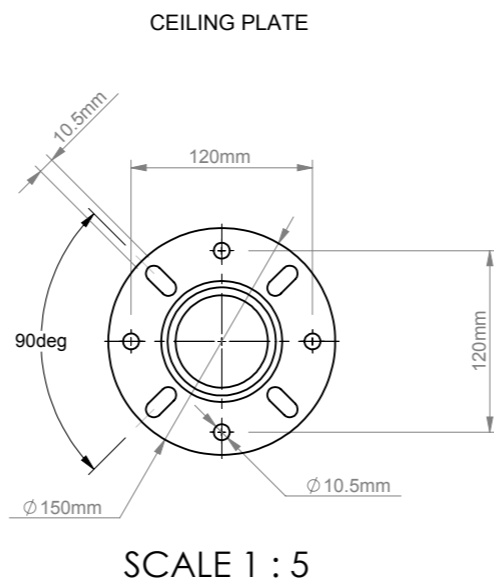

B-Tech International Design and Manufacturing Limited		B-Tech No: BT8427
Part of the B-Tech International Group of Companies		Version: 3.1
 <p>UNLESS OTHERWISE SPECIFIED DIMENSIONS ARE IN MILLIMETERS</p>	Size: A3	Title: Adjustment Drop Universal Flat Screen Ceiling Mount With Tilt
	Scale: 1:10	Revision: 0.0
Sheet: 1 of 1	Date: 10/5/2015	File Name: BTD-BT8427-R0.0