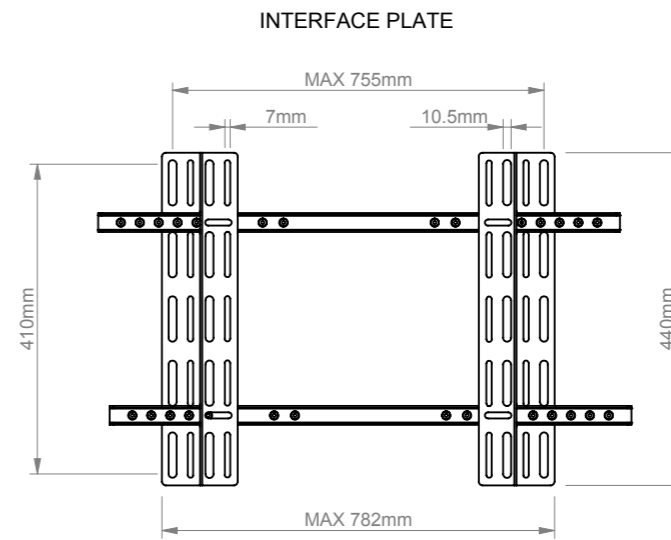

B-Tech International Design and Manufacturing Limited		B-Tech No: BT8427
Part of the B-Tech International Group of Companies		Version: 3.1
 <p>UNLESS OTHERWISE SPECIFIED DIMENSIONS ARE IN MILLIMETERS</p>	Size: A3	Title: Adjustment Drop Universal Flat Screen Ceiling Mount With Tilt
	Scale: 1:10	Revision: 0.0
Sheet: 1 of 1	Date: 10/5/2015	File Name: BTD-BT8427-R0.0