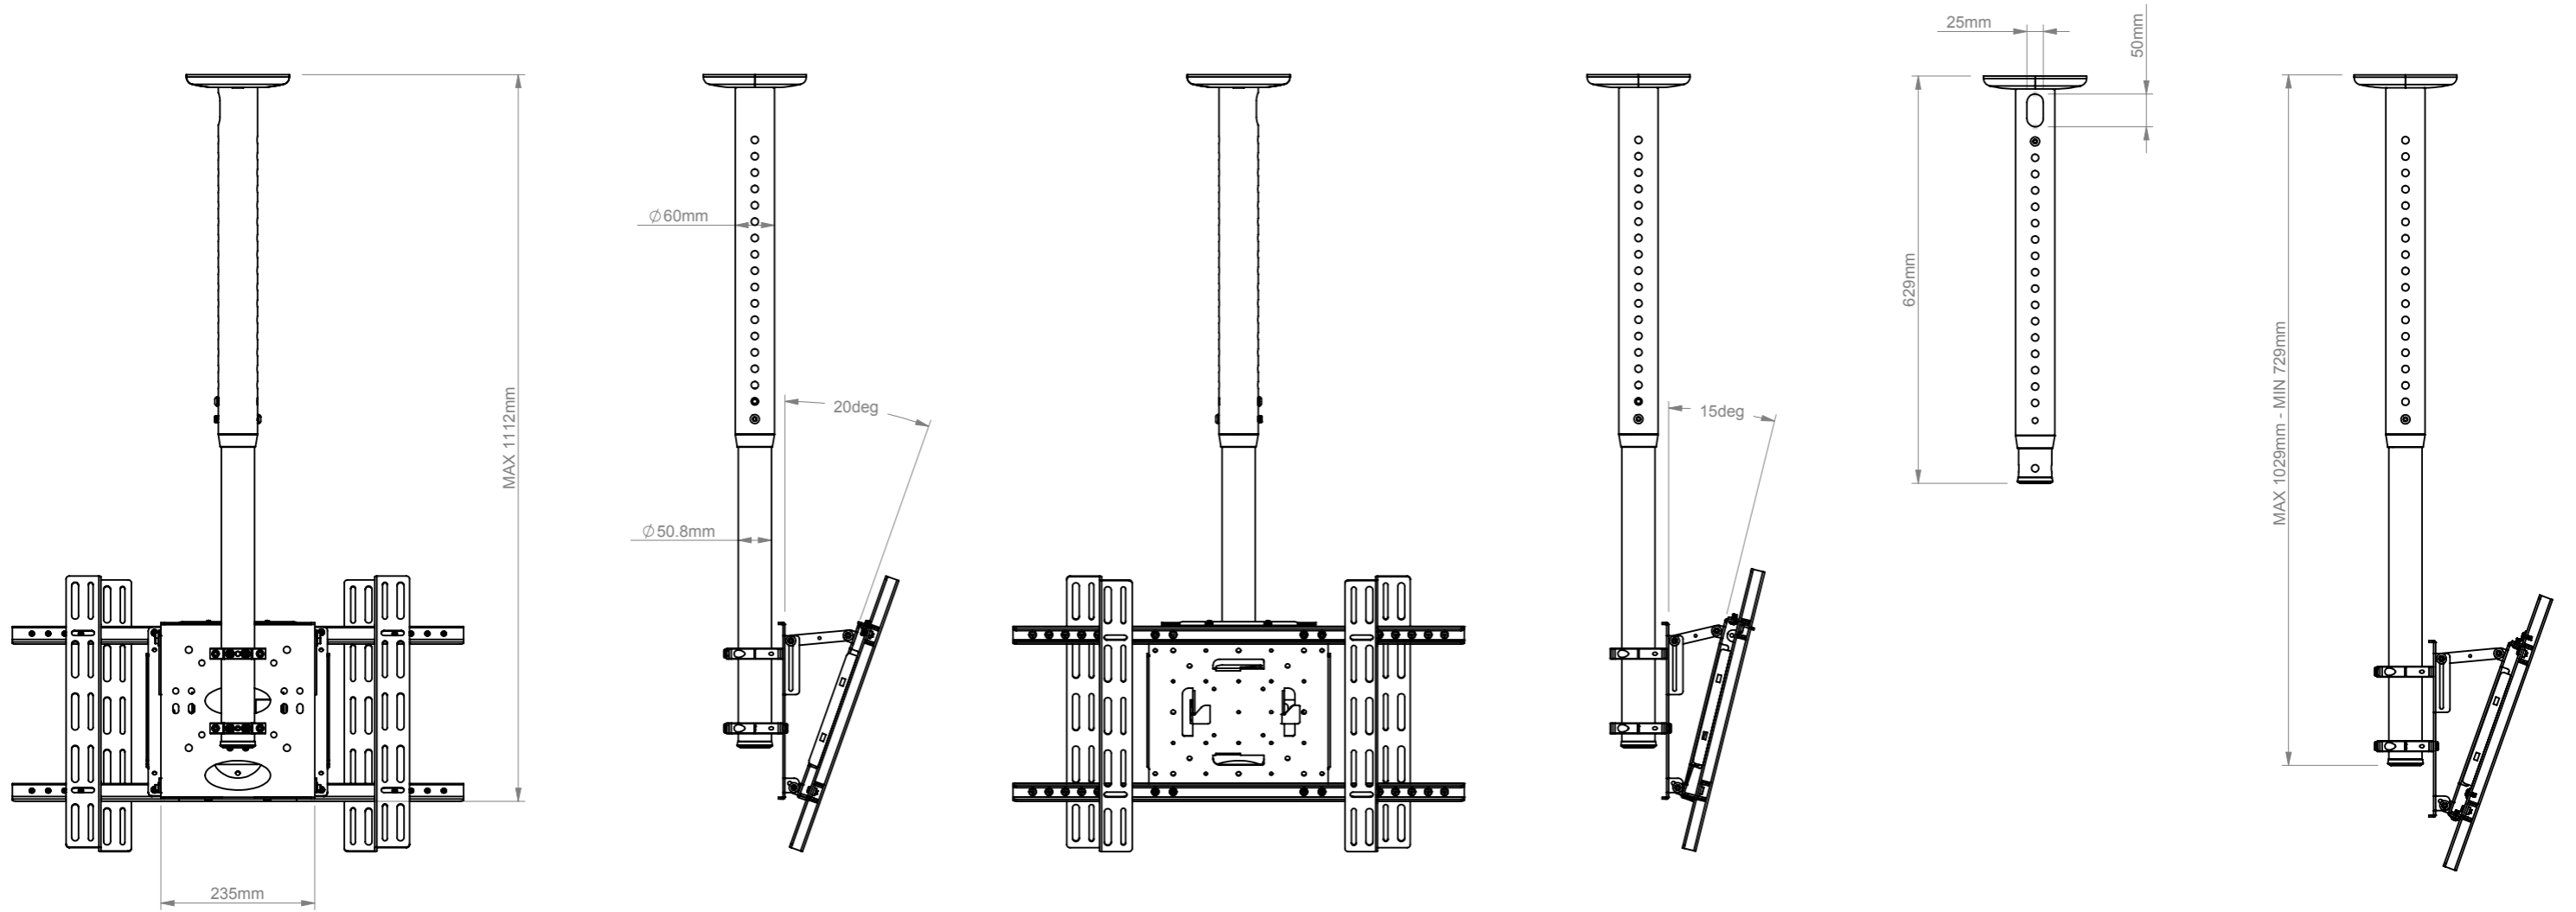

THE INFORMATION CONTAINED IN THIS DRAWING IS THE SOLE PROPERTY OF B-TECH INTERNATIONAL DESIGN AND MANUFACTURING LIMITED, ANY REPRODUCTION IN PART OR WHOLE WITHOUT THE WRITTEN PERMISSION OF B-TECH INTERNATIONAL DESIGN AND MANUFACTURING LIMITED IS PROHIBITED.

B-Tech International Design and Manufacturing Limited		B-Tech No: BT8427
Part of the B-Tech International Group of Companies		Version: 3.1
 <p>UNLESS OTHERWISE SPECIFIED DIMENSIONS ARE IN MILLIMETERS</p>	Size: A3	Title: Adjustment Drop Universal Flat Screen Ceiling Mount With Tilt
	Scale: 1:10	Revision: 0.0
Sheet: 1 of 1	Date: 10/5/2015	File Name: BTD-BT8427-R0.0