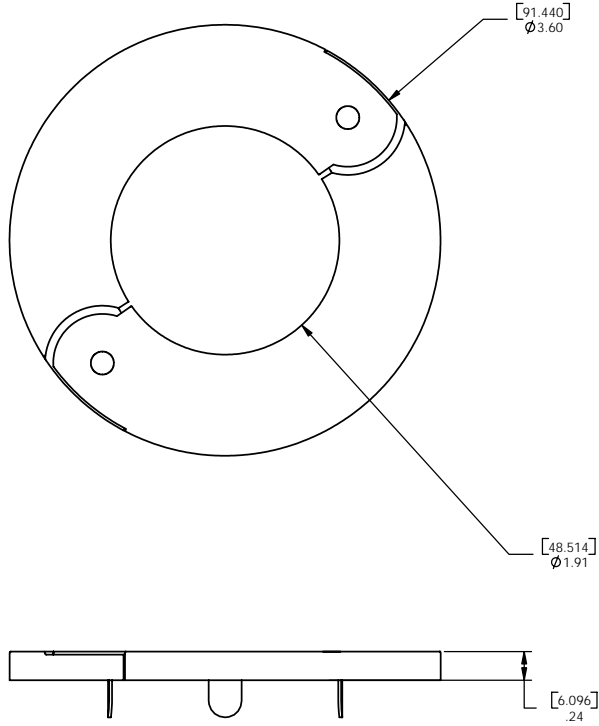

1 2 3 4 5 6 7 8

CMA-640

D

D

C

C

B

B

A

A

CHIEF MANUFACTURING INC.
 ORDER NUMBER IS CMA-640
 PHONE: 1-800-582-6480

THE INFORMATION AND DESIGNS CONTAINED
 IN THIS DRAWING ARE CONFIDENTIAL AND THE
 PROPRIETARY PROPERTY OF CHIEF MFG., INC.
 NEITHER THIS DESIGN NOR ANY INFORMATION
 CONTAINED IN THIS DRAWING MAY BE
 REPRODUCED OR DISCLOSED TO OTHERS
 WITHOUT THE EXPRESS WRITTEN CONSENT OF
 CHIEF MFG., INC.

CHIEF MANUFACTURING, INC.
12800 HWY 13 SOUTH STE. 500 • SAVAGE, MN. 55378
 1.800.582.6480 • FAX 1.877.894.6918

TITLE
**CUSTOMER PRINT
 ESCUTCHEON RING
 CMA-640**

SIZE DWG. NO.
B CMA-640

1 2 3 4 5 6 7 8