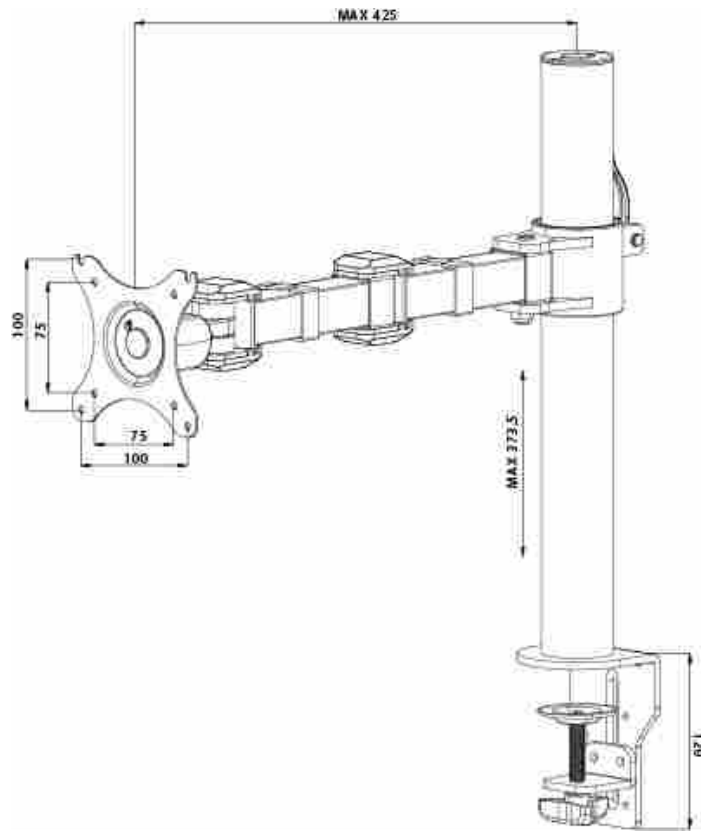

Simple and functional single desktop arm

The iiyama DS1001C-B1 is a desk mount (clamp) for flat screens up to 30". Using the arm guarantees you gain additional space on your desk and the cable management system helps to keep the workplace tidy. Broad adjustment capabilities, including tilt, swivel, height and rotation, the arm offers, allow you to easily adjust the position of the screen to your preferences assuring comfortable and healthy body posture.

1.

| | |
|-------------------|--------------------------------|
| TYPE | desk mount for desktop monitor |
| NUMBER OF SCREENS | 1 |
| DESK MOUNT | desk clamp |
| SCREEN SIZE | 10" - 30" |
| HEIGHT ADJUSTMENT | 200 - 400 mm |
| SCREEN ROTATION | PIVOT 90° |
| TILT | -85° - 15° |
| SWIVEL | 180° |
| MAX WEIGHT | 10 kg |
| VESA MINIMUM | 75 x 75 mm |
| VESA MAXIMUM | 100 x 100 mm |
| COLOUR | Black |