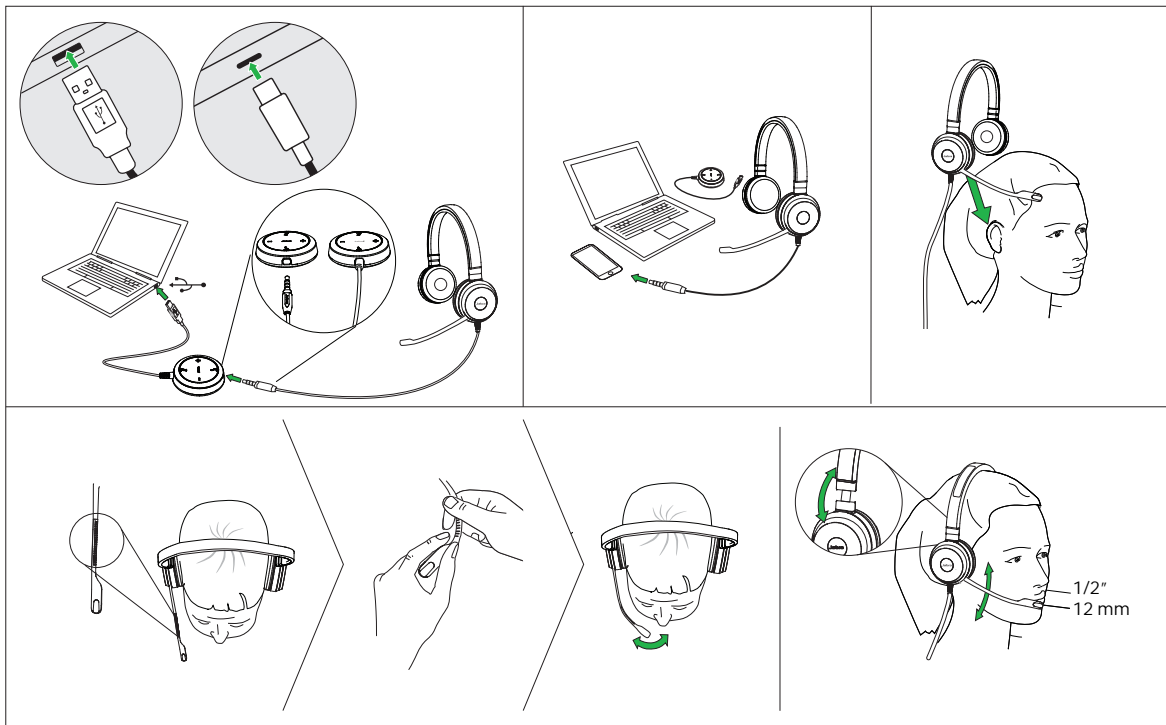

Jabra Evolve™ 30 II headset

Quick start guide

NOTE: USB-C connection is optimized for computers. USB-C connection with a mobile phone or tablet may give reduced performance.

*requires Microsoft Teams headset variant