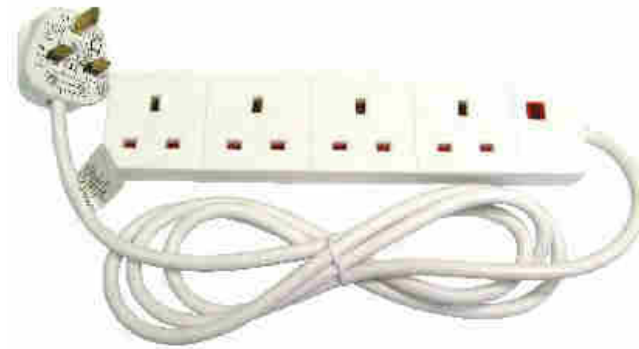

**4 Way Power Block**

Details correct on: 05/07/2016

<b>Notification</b>	
<b>Product Code</b>	RB-02M04D
<b>Short Description</b>	2 Mtrs, non-surge, 4 sockets
<b>Full Description</b>	Introducing our power extension blocks. Our 4 way extension blocks are perfect for home and office use and has a 2 metre cable to provide power to work stations and any home or office equipment that uses a standard UK plug.
<b>Extra Information</b>	<b>Specification</b> <ul style="list-style-type: none"><li>• 13A 4G Ext. Socket</li><li>• 2m x 1.25mm Cable</li><li>• Neon light shows socket in operation</li><li>• Mounting hole at rear</li><li>• BS6500</li><li>• BS1363/A</li></ul>