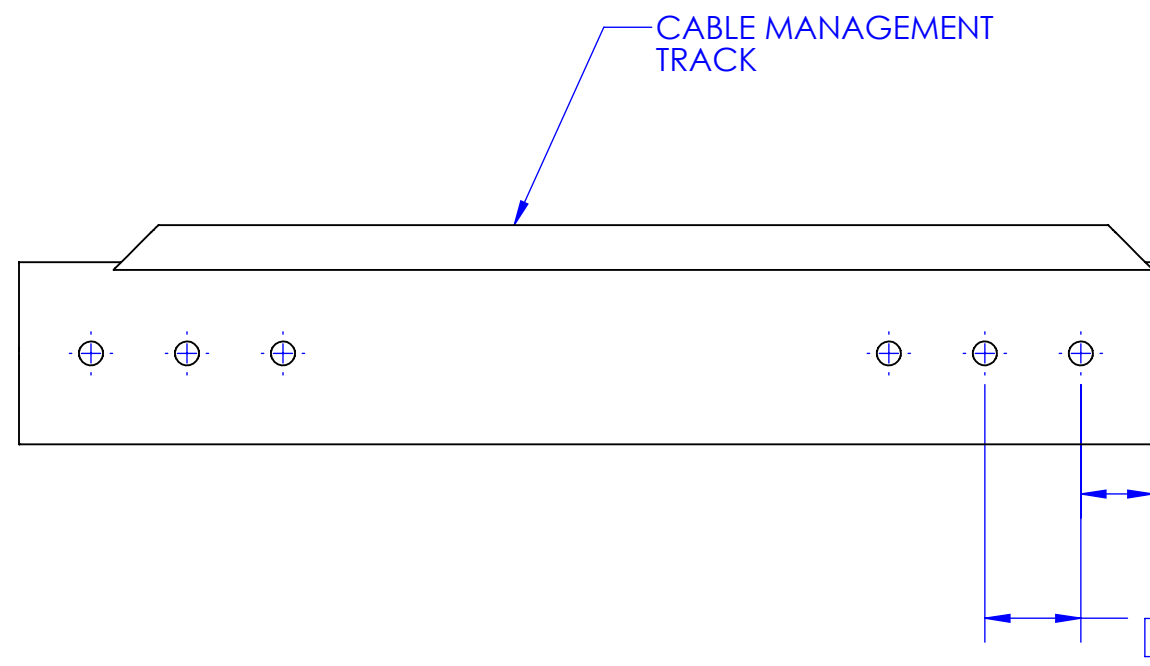

- NOTES:**
1. CPAE STYLE COLUMNS ARE AVAILABLE IN A VARIETY OF LENGTHS
  2. THE PART NUMBER WILL DESIGNATE THE LENGTH
  3. STANDARD COLOR IS BLACK. AN 'S' OR 'W' AT THE END OF THE PART NUMBER SIGNIFIES SILVER OR WHITE, RESPECTIVELY

**EXAMPLES:** CPAE030 = 30CM LONG, BLACK  
 CPAE150W = 150CM LONG, WHITE

**THE INFORMATION AND DESIGNS CONTAINED IN THIS DRAWING ARE CONFIDENTIAL AND THE PROPRIETARY PROPERTY OF MILESTONE AV TECHNOLOGIES NEITHER THIS DESIGN NOR ANY INFORMATION CONTAINED IN THIS DRAWING MAY BE REPRODUCED OR DISCLOSED TO OTHERS WITHOUT THE EXPRESS WRITTEN CONSENT OF MILESTONE AV TECHNOLOGIES.**