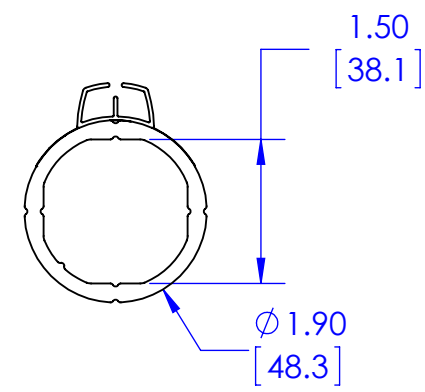

- NOTES:**
1. CPAE STYLE COLUMNS ARE AVAILABLE IN A VARIETY OF LENGTHS
  2. THE PART NUMBER WILL DESIGNATE THE LENGTH
  3. STANDARD COLOR IS BLACK. AN 'S' OR 'W' AT THE END OF THE PART NUMBER SIGNIFIES SILVER OR WHITE, RESPECTIVELY

**EXAMPLES:** CPAE030 = 30CM LONG, BLACK  
 CPAE150W = 150CM LONG, WHITE

**THE INFORMATION AND DESIGNS CONTAINED IN THIS DRAWING ARE CONFIDENTIAL AND THE PROPRIETARY PROPERTY OF MILESTONE AV TECHNOLOGIES NEITHER THIS DESIGN NOR ANY INFORMATION CONTAINED IN THIS DRAWING MAY BE REPRODUCED OR DISCLOSED TO OTHERS WITHOUT THE EXPRESS WRITTEN CONSENT OF MILESTONE AV TECHNOLOGIES.**