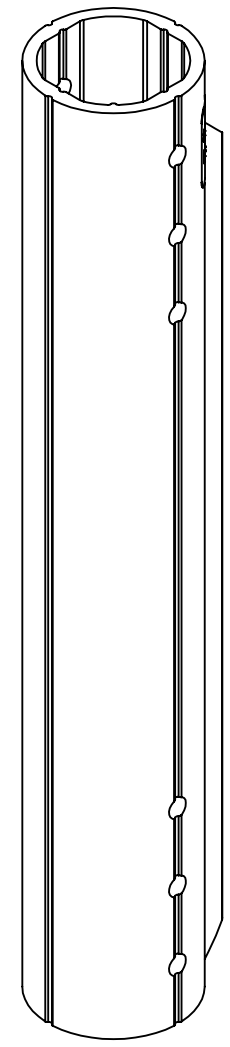

- NOTES:**
1. CPAE STYLE COLUMNS ARE AVAILABLE IN A VARIETY OF LENGTHS
  2. THE PART NUMBER WILL DESIGNATE THE LENGTH
  3. STANDARD COLOR IS BLACK. AN 'S' OR 'W' AT THE END OF THE PART NUMBER SIGNIFIES SILVER OR WHITE, RESPECTIVELY

**EXAMPLES:** CPAE030 = 30CM LONG, BLACK  
 CPAE150W = 150CM LONG, WHITE

**THE INFORMATION AND DESIGNS CONTAINED IN THIS DRAWING ARE CONFIDENTIAL AND THE PROPRIETARY PROPERTY OF MILESTONE AV TECHNOLOGIES NEITHER THIS DESIGN NOR ANY INFORMATION CONTAINED IN THIS DRAWING MAY BE REPRODUCED OR DISCLOSED TO OTHERS WITHOUT THE EXPRESS WRITTEN CONSENT OF MILESTONE AV TECHNOLOGIES.**

CAD GENERATED DRAWING, DO NOT MANUALLY UPDATE.			6436 CITY WEST PKWY EDEN PRAIRIE MN, 55344 PHONE: 866-977-3901 FAX: 877-894-6918
DRAWN BY	PMS	3/1/2013	
ENG APPROVAL			DESCRIPTION <b>TECH DRAWING, CPAE EXTENSION COLUMNS</b>
MFG APPROVAL			
QA APPROVAL			
SHEET 1 OF 1			MODEL NO. SCALE 1:2 SIZE B DWG. NO. TECH-000313 REV. 00