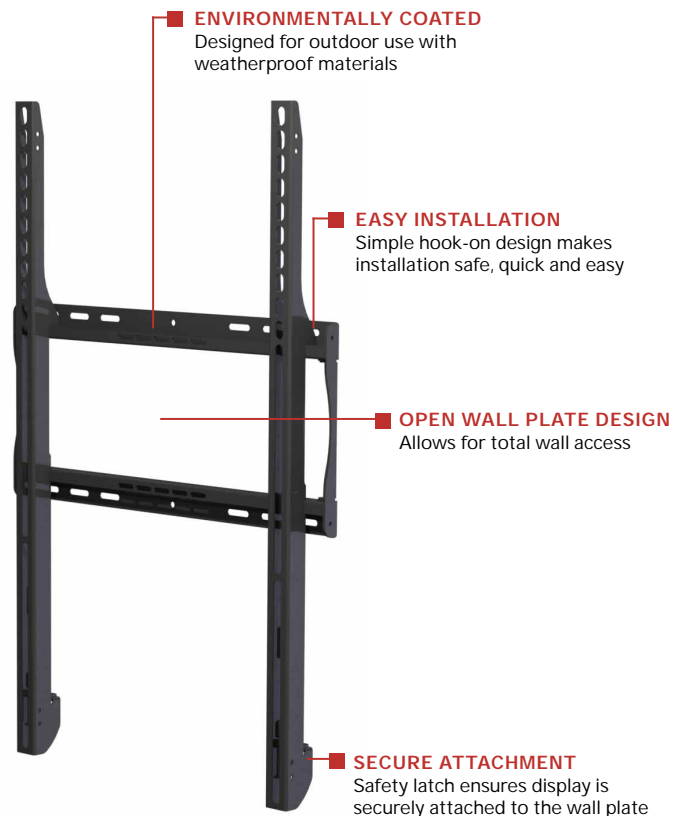

ESF655P

Display size
42"-80"

Max load
150lb (68kg)

Outdoor Universal Flat Mount - Portrait

FOR 42" TO 80" DISPLAYS

Peerless-AV's Outdoor Universal Flat Wall Mount offers peace of mind when mounting Peerless-AV's outdoor displays with its corrosion resistant E-Coat finish and plated hardware. In addition to simple installation with its Hook-and-Hang™ design, the open wall plate provides total wall access while keeping the display a mere 1.77" from the wall. To ensure your display is secure, tamper resistant hardware helps deter theft, offering safety and reassurance with every installation.

The ESF655P's corrosion resistant coating allows this mount to be used outside, protecting it from all outdoor elements.

Additional Features

- Designed specifically for outdoor use and constructed from weatherproof materials
- Low-profile design holds display only 1.77" (45mm) from the wall for a clean application
- Safety latch ensures display is securely attached to wall plate
- Universal display adaptors easily hook onto the wall plate for fast installation
- Universal mounts displays with mounting patterns up to 450 x 745mm (17.73"W x 29.31"H) and up to 400 x 600mm VESA® compliant
- Open wall plate design allows for total wall access, increasing electrical and cable management options

Product Specifications

	DIMENSIONS (W x H x D)	PRODUCT WEIGHT	LOAD CAPACITY	FINISH	AVAILABLE COLORS
ESF655P	19.37" x 30.25" x 1.77" (492 x 768 x 45mm)	6.8lb (3.1kg)	150lb (68kg)	E-coat covered with powder coat	Black

Package Specifications

	PACKAGE SIZE (W x H x D)	PACKAGE SHIP WEIGHT	PACKAGE UPC CODE	PACKAGE CONTENTS	UNITS IN PACKAGE
ESF655P	35.88" x 10.25" x 3.50" (911 x 260 x 89mm)	8.2lb (3.7kg)	735029304111	Wall plate, adaptor rails and mounting hardware	1