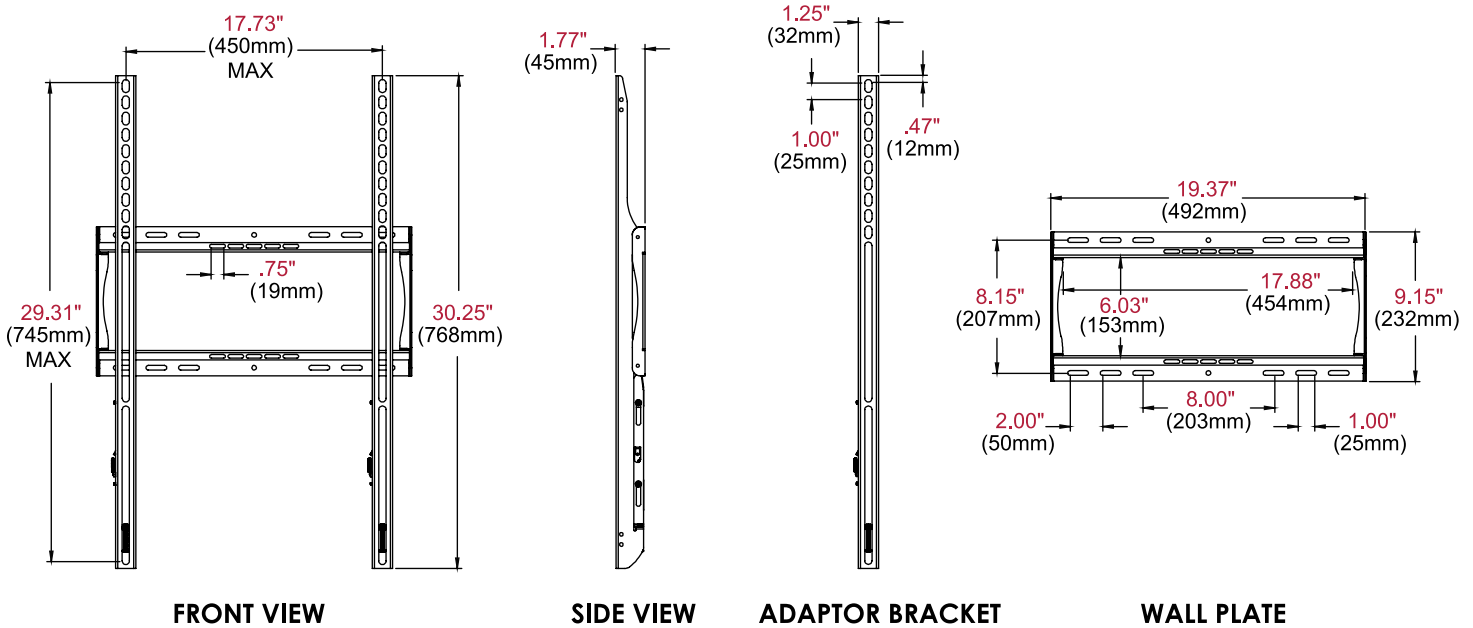

ESF655P	Outdoor Universal Flat Mount - Portrait for 42" to 80" Displays

Product Specifications

	DIMENSIONS (W x H x D)	PRODUCT WEIGHT	LOAD CAPACITY	FINISH	AVAILABLE COLORS
ESF655P	19.37" x 30.25" x 1.77" (492 x 768 x 45mm)	6.8lb (3.1kg)	150lb (68kg)	E-coat covered with powder coat	Black

Package Specifications

	PACKAGE SIZE (W x H x D)	PACKAGE SHIP WEIGHT	PACKAGE UPC CODE	PACKAGE CONTENTS	UNITS IN PACKAGE
ESF655P	35.88" x 10.25" x 3.50" (911 x 260 x 89mm)	8.2lb (3.7kg)	735029304111	Wall plate, adaptor rails and mounting hardware	1

All dimensions = inch (mm)

Architect Specifications

The Outdoor Universal Flat Mount - Portrait shall be a Peerless-AV model ESF655P and shall be located where indicated on the plans. Assembly and installation shall be done according to instructions provided by the manufacturer.

Visit peerless-av.com to see the complete line of AV solutions from Peerless-AV, including outdoor displays, wireless, kiosks, digital audio, display mounts, projector mounts, carts/stands, and a full assortment of accessories.

Peerless-AV
2300 White Oak Circle
Aurora, IL 60502 USA

(800) 865-2112
(630) 375-5100
Fax: (800) 359-6500

Peerless-AV Europe
Unit 3 Watford Interchange
Colonial Way, Watford
Herts, WD24 4WP
United Kingdom
+44 (0) 1923 200100
Fax: +44 (0) 1923 200101

Peerless-AV de México
Ave de las Industrias 413
Parque Industrial Escobedo
Escobedo, N.L.,
Mexico 66050
+52 (81) 8384-8300
Fax: +52 (81) 8384-8360