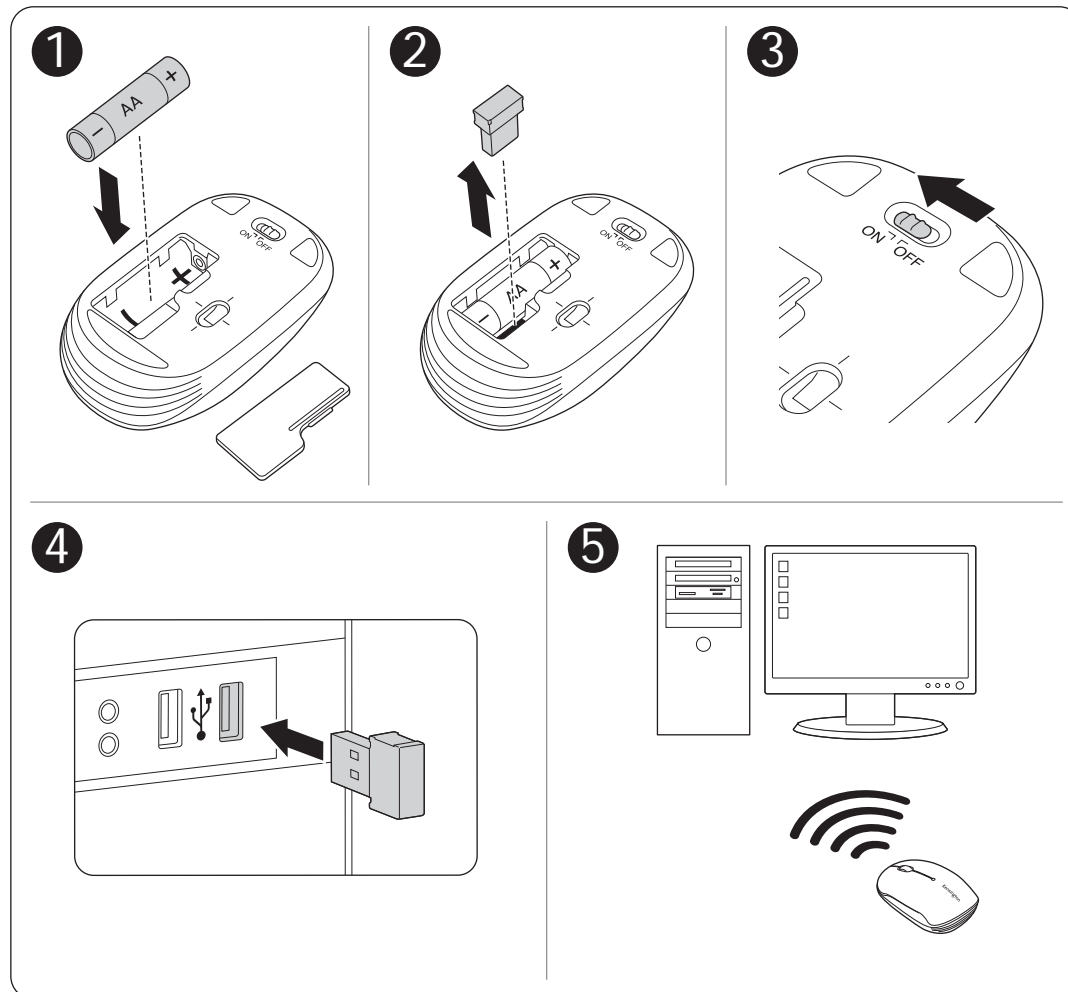

K72452 Pro Fit 2.4GHz Wireless Mouse QSG Insert 150mm X 150mm

Kensington®

K72452 901-3097-00