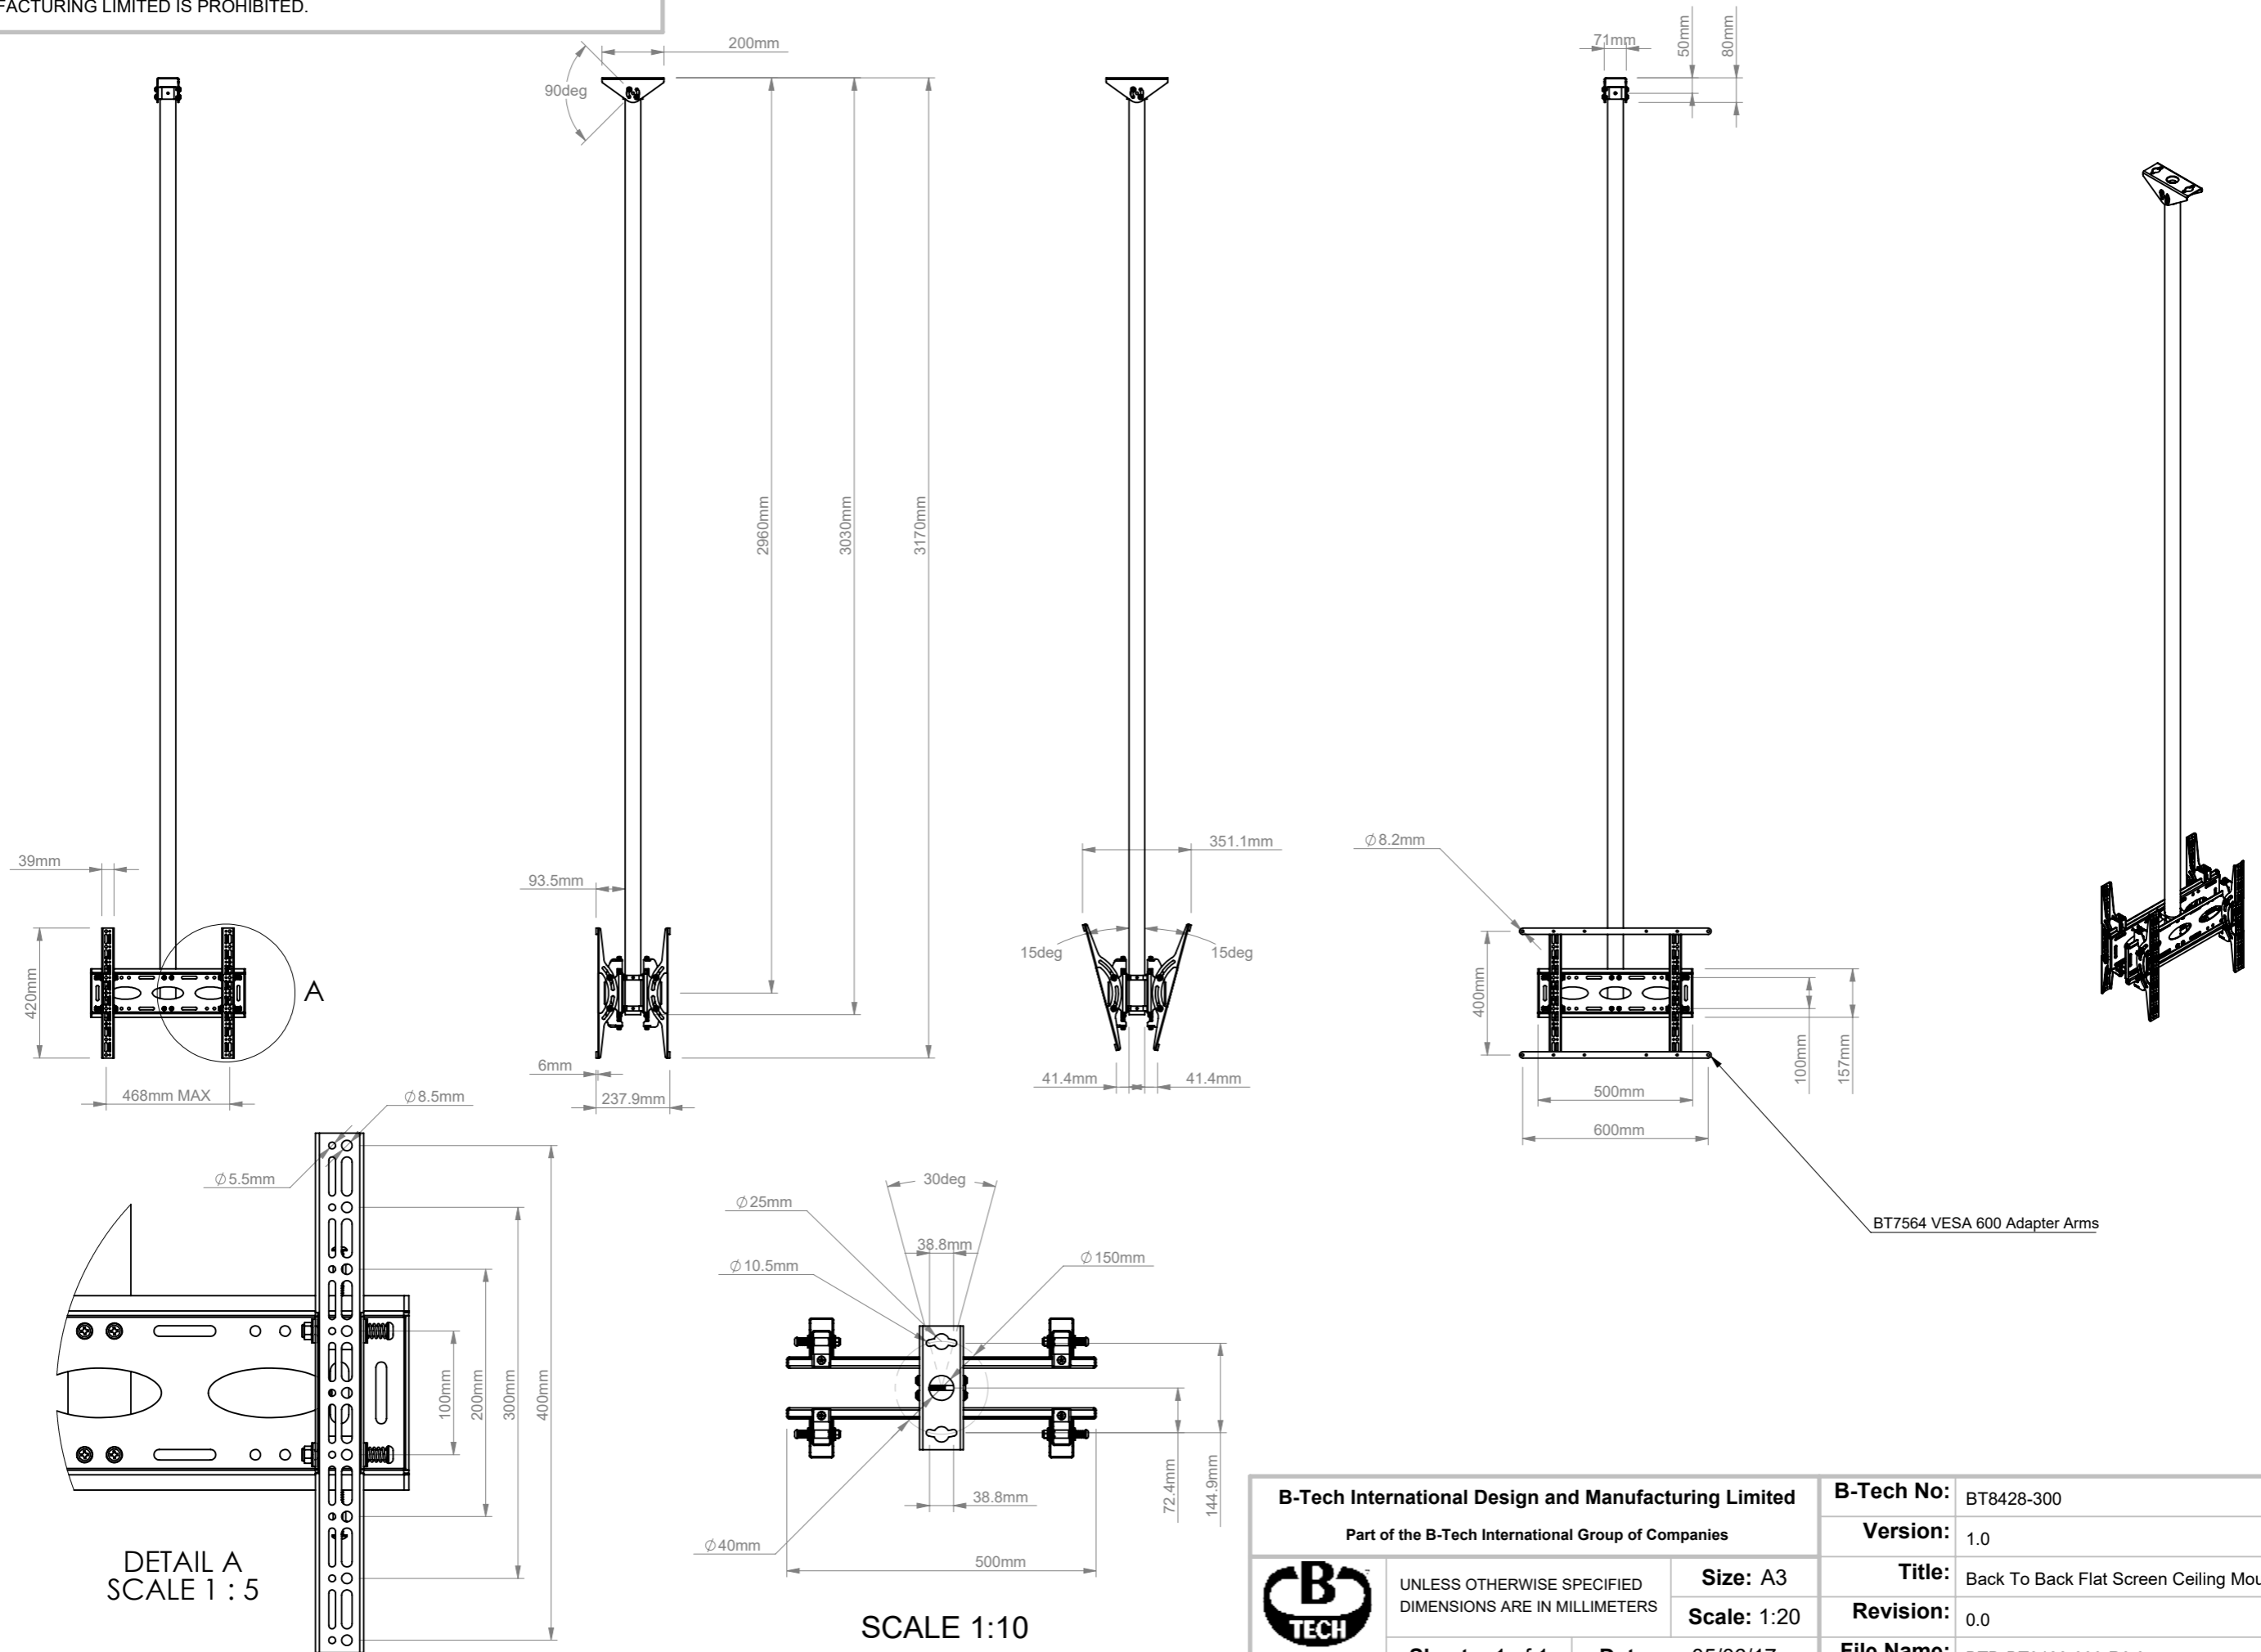

THE INFORMATION CONTAINED IN THIS DRAWING IS THE SOLE PROPERTY OF B-TECH INTERNATIONAL DESIGN AND MANUFACTURING LIMITED, ANY REPRODUCTION IN PART OR WHOLE WITHOUT THE WRITTEN PERMISSION OF B-TECH INTERNATIONAL DESIGN AND MANUFACTURING LIMITED IS PROHIBITED.

DETAIL A
SCALE 1 : 5

SCALE 1:10

B-Tech International Design and Manufacturing Limited		B-Tech No: BT8428-300
Part of the B-Tech International Group of Companies		Version: 1.0
	UNLESS OTHERWISE SPECIFIED DIMENSIONS ARE IN MILLIMETERS	Title: Back To Back Flat Screen Ceiling Mount With Tilt (3m)
	Size: A3	Revision: 0.0
Sheet: 1 of 1	Date: 05/06/17	File Name: BTD-BT8428-300-R0.0