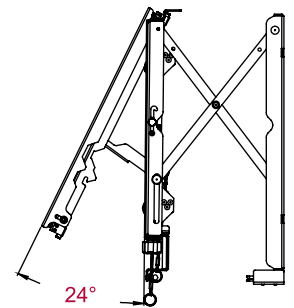

Product Specifications

| | DIMENSIONS (W x H x D) | PRODUCT WEIGHT | LOAD CAPACITY | FINISH | AVAILABLE COLORS |
|--------------|--|-----------------|----------------|----------|------------------|
| DS-VW765-LQR | 35.59" x 21.37" x 3.08"-3.83" (904 x 543 x 78-97mm) | 32.6lb (14.8kg) | 125lb (56.8kg) | Textured | Black |

Package Specifications

| | PACKAGE SIZE (W x H x D) | PACKAGE SHIP WEIGHT | PACKAGE UPC CODE | PACKAGE CONTENTS | UNITS IN PACKAGE |
|--------------|--|---------------------|------------------|--|------------------|
| DS-VW765-LQR | 37.13" x 23.38" x 4.25" (943 x 594 x 108mm) | 39lb (17.6kg) | 735029300847 | Wall Mount Assembly, Mounting Attachment Rails & Fasteners | 1 |

All dimensions = inch (mm)

FRONT VIEW

ADAPTER BRACKET

WALL PLATE

SIDE VIEW

SIDE VIEW EXTENDED

COMPONENT ACCESS

Architect Specifications

The SmartMount® Full-Service Video Wall Mount with Quick Release - Landscape shall be a Peerless-AV model DS-VW765-LQR and shall be located where indicated on the plans. Assembly and installation shall be done according to instructions provided by the manufacturer.