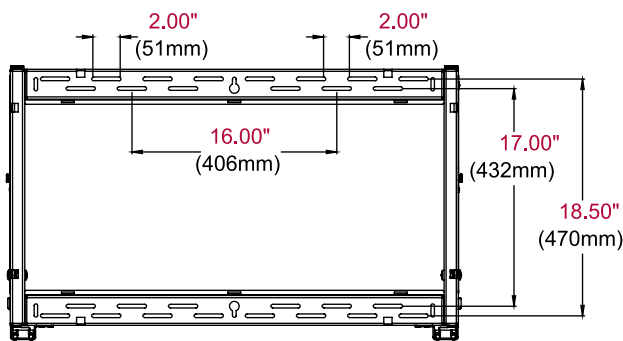

Product Specifications

| | DIMENSIONS (W x H x D) | PRODUCT WEIGHT | LOAD CAPACITY | FINISH | AVAILABLE COLORS |
|--------------|--|-----------------|----------------|----------|------------------|
| DS-VW765-LQR | 35.59" x 21.37" x 3.08"-3.83" (904 x 543 x 78-97mm) | 32.6lb (14.8kg) | 125lb (56.8kg) | Textured | Black |

Package Specifications

| | PACKAGE SIZE (W x H x D) | PACKAGE SHIP WEIGHT | PACKAGE UPC CODE | PACKAGE CONTENTS | UNITS IN PACKAGE |
|--------------|--|---------------------|------------------|--|------------------|
| DS-VW765-LQR | 37.13" x 23.38" x 4.25" (943 x 594 x 108mm) | 39lb (17.6kg) | 735029300847 | Wall Mount Assembly, Mounting Attachment Rails & Fasteners | 1 |

All dimensions = inch (mm)

FRONT VIEW

ADAPTER BRACKET

WALL PLATE

SIDE VIEW

SIDE VIEW EXTENDED

COMPONENT ACCESS

Architect Specifications