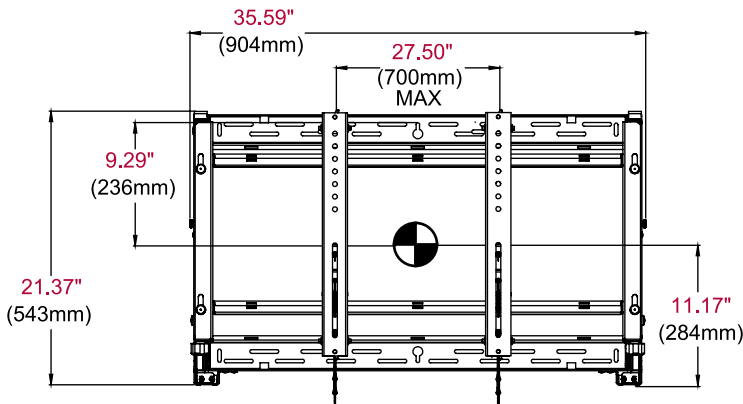

DS-VW765-LQR

Mounting Pattern
200 x 200 up to
700 x 400mm

Max Load
125lb
(56.8kg)

SMARTMOUNT.

Full-Service Video Wall Mount with Quick Release - Landscape

FOR 46" TO 65" DISPLAYS

Video walls should be easy to configure, quick to install, and a snap to maintain. The SmartMount® Full-Service Video Wall Mount with a Quick Release is designed for quick service access in recessed video wall applications. This mount provides versatility demanded by installers. With quick release functionality, users have the ability to articulate the display from the wall by gently pressing on the front of the display. The DS-VW765-LQR offers tool-less micro-adjustment and provides easy-access to any display. The custom wall plate spacers eliminate guesswork and on-site installation calculations, reducing installation time and cost.

Product Specifications

| | DIMENSIONS (W x H x D) | PRODUCT WEIGHT | LOAD CAPACITY | FINISH | AVAILABLE COLORS |
|--------------|--|-----------------|----------------|----------|------------------|
| DS-VW765-LQR | 35.59" x 21.37" x 3.08"-3.83" (904 x 543 x 78-97mm) | 32.6lb (14.8kg) | 125lb (56.8kg) | Textured | Black |

Package Specifications

| | PACKAGE SIZE (W x H x D) | PACKAGE SHIP WEIGHT | PACKAGE UPC CODE | PACKAGE CONTENTS | UNITS IN PACKAGE |
|--------------|--|---------------------|------------------|--|------------------|
| DS-VW765-LQR | 37.13" x 23.38" x 4.25" (943 x 594 x 108mm) | 39lb (17.6kg) | 735029300847 | Wall Mount Assembly, Mounting Attachment Rails & Fasteners | 1 |

All dimensions = inch (mm)

FRONT VIEW

ADAPTER BRACKET

WALL PLATE

SIDE VIEW

SIDE VIEW EXTENDED

COMPONENT ACCESS

Architect Specifications