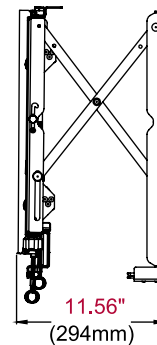

Product Specifications

| | DIMENSIONS (W x H x D) | PRODUCT WEIGHT | LOAD CAPACITY | FINISH | AVAILABLE COLORS |
|--------------|--|-----------------|----------------|----------|------------------|
| DS-VW765-LQR | 35.59" x 21.37" x 3.08"-3.83" (904 x 543 x 78-97mm) | 32.6lb (14.8kg) | 125lb (56.8kg) | Textured | Black |

Package Specifications

| | PACKAGE SIZE (W x H x D) | PACKAGE SHIP WEIGHT | PACKAGE UPC CODE | PACKAGE CONTENTS | UNITS IN PACKAGE |
|--------------|--|---------------------|------------------|--|------------------|
| DS-VW765-LQR | 37.13" x 23.38" x 4.25" (943 x 594 x 108mm) | 39lb (17.6kg) | 735029300847 | Wall Mount Assembly, Mounting Attachment Rails & Fasteners | 1 |

All dimensions = inch (mm)

FRONT VIEW

ADAPTER BRACKET

WALL PLATE

SIDE VIEW

SIDE VIEW EXTENDED

COMPONENT ACCESS

Architect Specifications