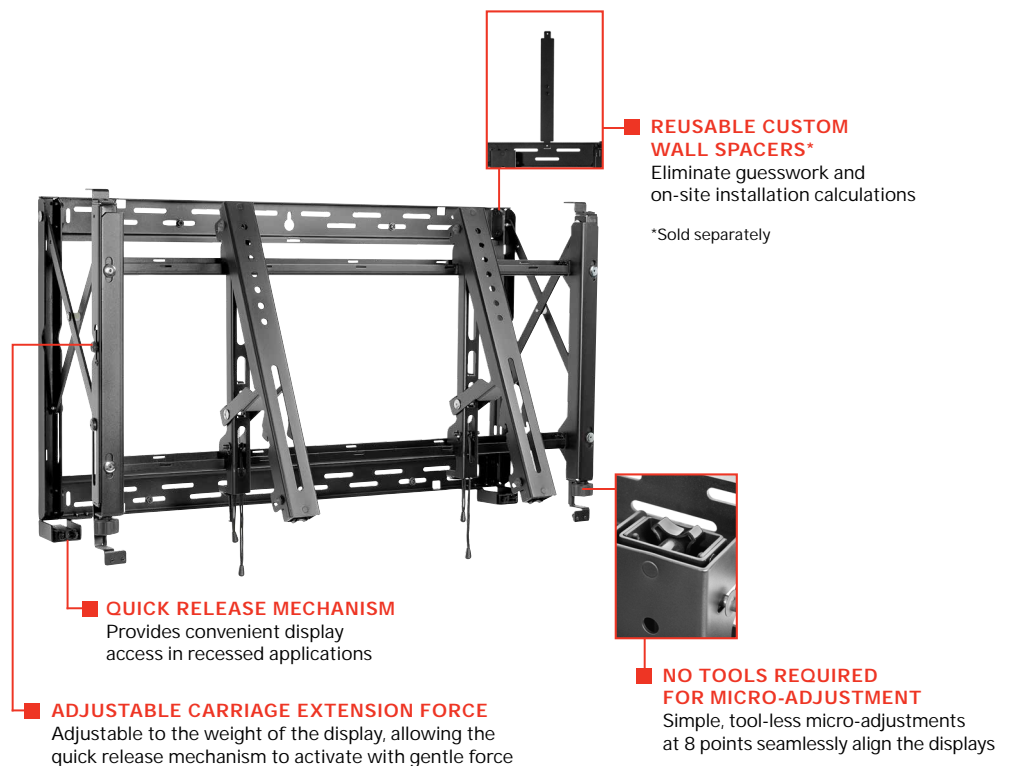

DS-VW765-LQR

Mounting Pattern
200 x 200 up to
700 x 400mm

Max Load
125lb
(56.8kg)

SMARTMOUNT.

Full-Service Video Wall Mount with Quick Release - Landscape

FOR 46" TO 65" DISPLAYS

Video walls should be easy to configure, quick to install, and a snap to maintain. The SmartMount® Full-Service Video Wall Mount with a Quick Release is designed for quick service access in recessed video wall applications. This mount provides versatility demanded by installers. With quick release functionality, users have the ability to articulate the display from the wall by gently pressing on the front of the display. The DS-VW765-LQR offers tool-less micro-adjustment and provides easy-access to any display. The custom wall plate spacers eliminate guesswork and on-site installation calculations, reducing installation time and cost.

- Quick release can be disabled with a locking screw to prevent unintentional pop-outs
- Modular mount for unlimited video wall display configurations
- Pull-out/prop-open mechanism provides quick service access
- Integrated cable management tie-backs make display-to-display cabling simple

Product Specifications

| | DIMENSIONS (W x H x D) | PRODUCT WEIGHT | LOAD CAPACITY | FINISH | AVAILABLE COLORS |
|--------------|--|-----------------|----------------|----------|------------------|
| DS-VW765-LQR | 35.59" x 21.37" x 3.08"-3.83" (904 x 543 x 78-97mm) | 32.6lb (14.8kg) | 125lb (56.8kg) | Textured | Black |

Package Specifications

| | PACKAGE SIZE (W x H x D) | PACKAGE SHIP WEIGHT | PACKAGE UPC CODE | PACKAGE CONTENTS | UNITS IN PACKAGE |
|--------------|--|---------------------|------------------|--|------------------|
| DS-VW765-LQR | 37.13" x 23.38" x 4.25" (943 x 594 x 108mm) | 39lb (17.6kg) | 735029300847 | Wall Mount Assembly, Mounting Attachment Rails & Fasteners | 1 |