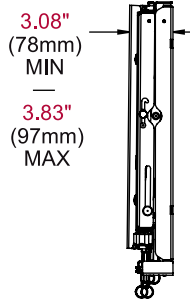

Product Specifications

| | DIMENSIONS (W x H x D) | PRODUCT WEIGHT | LOAD CAPACITY | FINISH | AVAILABLE COLORS |
|--------------|--|-----------------|----------------|----------|------------------|
| DS-VW765-LQR | 35.59" x 21.37" x 3.08"-3.83" (904 x 543 x 78-97mm) | 32.6lb (14.8kg) | 125lb (56.8kg) | Textured | Black |

Package Specifications

| | PACKAGE SIZE (W x H x D) | PACKAGE SHIP WEIGHT | PACKAGE UPC CODE | PACKAGE CONTENTS | UNITS IN PACKAGE |
|--------------|--|---------------------|------------------|--|------------------|
| DS-VW765-LQR | 37.13" x 23.38" x 4.25" (943 x 594 x 108mm) | 39lb (17.6kg) | 735029300847 | Wall Mount Assembly, Mounting Attachment Rails & Fasteners | 1 |

All dimensions = inch (mm)

FRONT VIEW

ADAPTER BRACKET

WALL PLATE

SIDE VIEW

SIDE VIEW EXTENDED

COMPONENT ACCESS

Architect Specifications