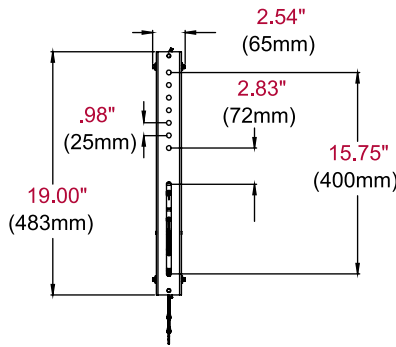

Product Specifications

| | DIMENSIONS (W x H x D) | PRODUCT WEIGHT | LOAD CAPACITY | FINISH | AVAILABLE COLORS |
|--------------|--|-----------------|----------------|----------|------------------|
| DS-VW765-LQR | 35.59" x 21.37" x 3.08"-3.83" (904 x 543 x 78-97mm) | 32.6lb (14.8kg) | 125lb (56.8kg) | Textured | Black |

Package Specifications

| | PACKAGE SIZE (W x H x D) | PACKAGE SHIP WEIGHT | PACKAGE UPC CODE | PACKAGE CONTENTS | UNITS IN PACKAGE |
|--------------|--|---------------------|------------------|--|------------------|
| DS-VW765-LQR | 37.13" x 23.38" x 4.25" (943 x 594 x 108mm) | 39lb (17.6kg) | 735029300847 | Wall Mount Assembly, Mounting Attachment Rails & Fasteners | 1 |

All dimensions = inch (mm)

FRONT VIEW

ADAPTER BRACKET

WALL PLATE

SIDE VIEW

SIDE VIEW EXTENDED

COMPONENT ACCESS

Architect Specifications