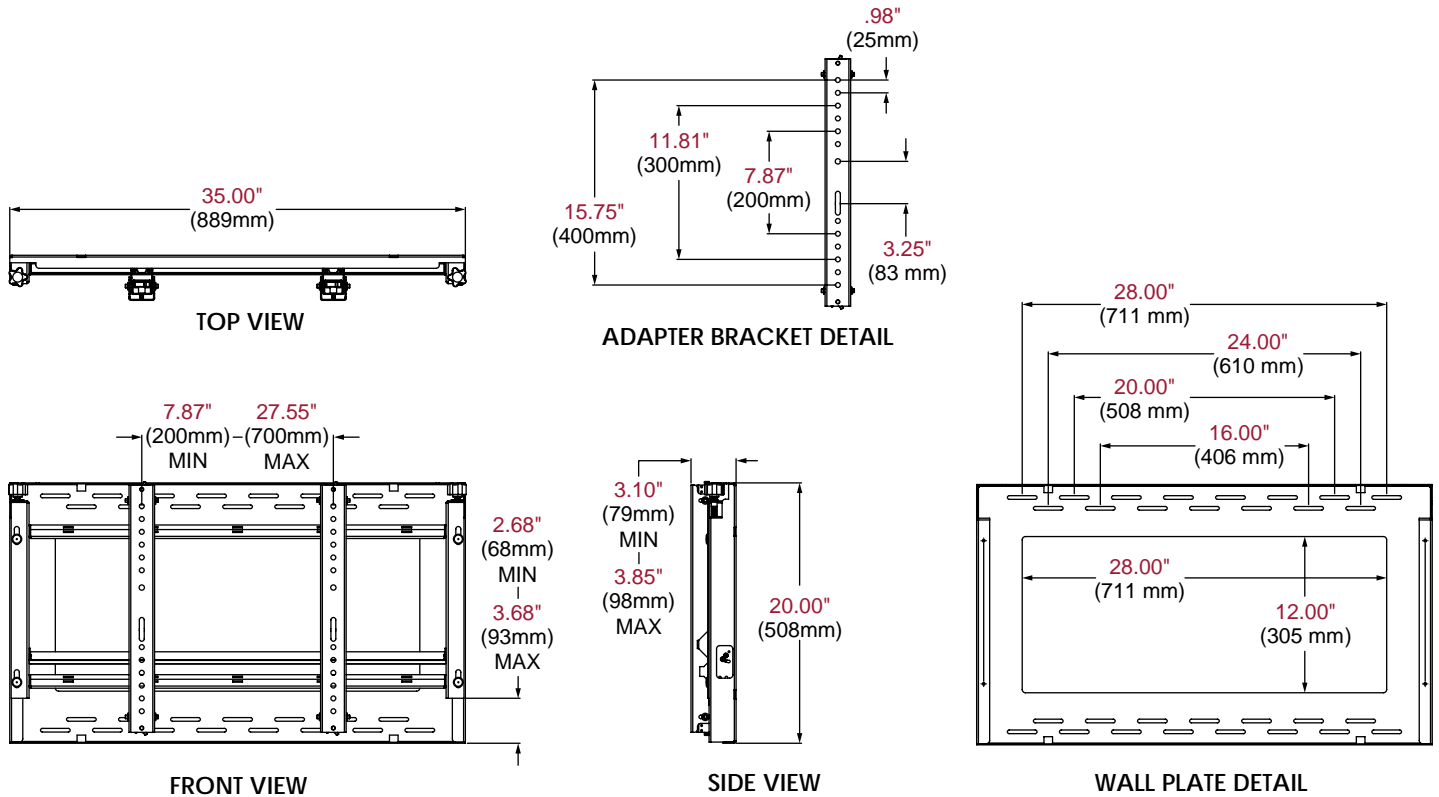

DS-VW665 SmartMount® Flat Video Wall Mount for 40" to 65" Displays

Product Specifications

	DIMENSIONS (W X H X D)	PRODUCT WEIGHT	LOAD CAPACITY	FINISH	AVAILABLE COLORS
DS-VW665	35.00" x 20.00" x 3.10"-3.85" (889 x 508 x 79-98mm)	25.6lb (12kg)	125lb (57kg)	Powder Coat	Black

Package Specifications

	PACKAGE SIZE (W x H x D)	PACKAGE SHIP WEIGHT	PACKAGE UPC CODE	PACKAGE CONTENTS	UNITS IN PACKAGE
DS-VW665	36.63" x 21.5" x 3.75" (930 x 546 x 95mm)	30.5lb (14kg)	735029284048	Wall frame, adaptor rails and mounting hardware	1

Accessories

- ACC-V800X: Adaptor accessory for 600 x 400 and 800 x 400mm mounting patterns
- ACC-DSVW8X4: Adaptor accessory for 800 x 400mm mounting patterns

All dimensions = inch (mm)

Architect Specifications

The Flat Video Wall Mount shall be Peerless-AV model DS-VW665 and shall be located where indicated on the plans. It shall be constructed of heavy gauge steel. The finish shall be scratch resistant black fused epoxy. Assembly and installation shall be done according to instructions provided by the manufacturer.

Visit peerless-av.com to see the complete line of AV solutions from Peerless-AV, including outdoor displays, wireless, kiosks, digital audio, display mounts, projector mounts, carts/stands, and a full assortment of accessories.

Peerless-AV
2300 White Oak Circle
Aurora, IL 60502 USA

(800) 865-2112
(630) 375-5100
Fax: (800) 359-6500

Peerless-AV Europe
Unit 3 Watford Interchange
Colonial Way, Watford
Herts, WD24 4WP
United Kingdom
+44 (0) 1923 200100
Fax: +44 (0) 1923 200101

Peerless-AV de México
Ave de las Industrias 413
Parque Industrial Escobedo
Escobedo, N.L.,
Mexico 66050
+52 (81) 8384-8300
Fax: +52 (81) 8384-8360