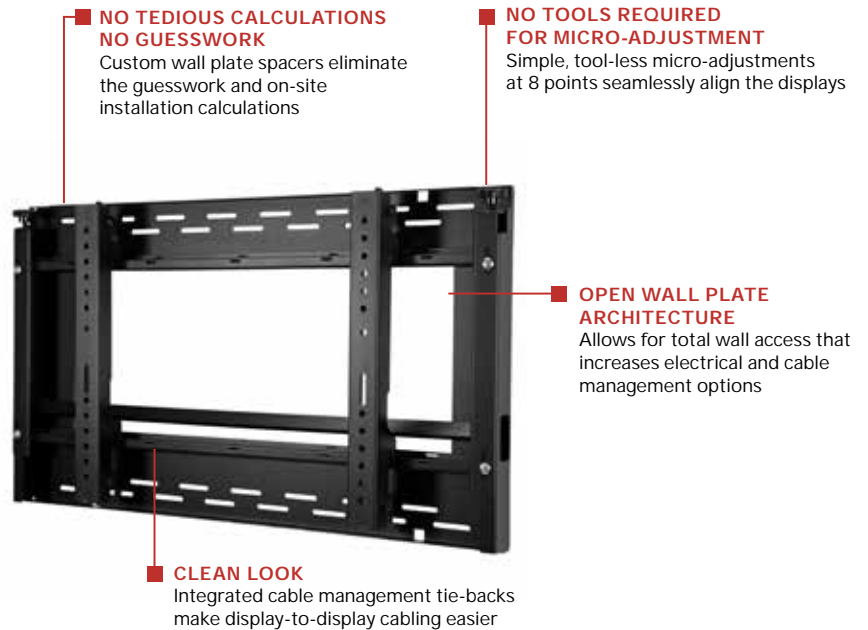

DS-VW665

Display size
40"-65"

Max load
125lb (57kg)

SMARTMOUNT.

Flat Video Wall Mount

FOR 40" TO 65" DISPLAYS

The DS-VW665 is the latest addition to a growing line of modular video wall mounts from Peerless-AV. This mount includes innovative features that simplify the installation process, such as custom wall spacers and 8 points of tool-less micro-adjustment. These unique features provide seamless display alignment of small or large video wall configurations, while ensuring each mount is positioned for the specific display being used. In addition, integrated cable management tie-backs and a clean profile cap off the aesthetically pleasing install.

Customizing your video wall unit is made easy with the DS-VW665, providing seamless display alignment for small or large video wall configurations.

Additional Features

- Modular mount for unlimited video wall display configurations
- Tool-less micro-adjustment at 8 points seamlessly align the displays
- Custom wall plate spacers eliminate the guesswork and on-site installation calculations
- Integrated cable management tie-backs make display-to-display cabling simple
- Displays and mounts sit flush against the wall for a clean profile
- Included security hardware deters tampering and theft
- Adjustable VESA® mounting patterns from 200 x 200 up to 700 x 400mm, PLP compatible
- Can be fastened to a wall slanted forward up to 45°

Tool-less micro-adjustment

Clean profile

Locking bar prevents removal of the display

DS-VW665 SmartMount® Flat Video Wall Mount for 40" to 65" Displays

Product Specifications

	DIMENSIONS (W X H X D)	PRODUCT WEIGHT	LOAD CAPACITY	FINISH	AVAILABLE COLORS
DS-VW665	35.00" x 20.00" x 3.10"-3.85" (889 x 508 x 79-98mm)	25.6lb (12kg)	125lb (57kg)	Powder Coat	Black