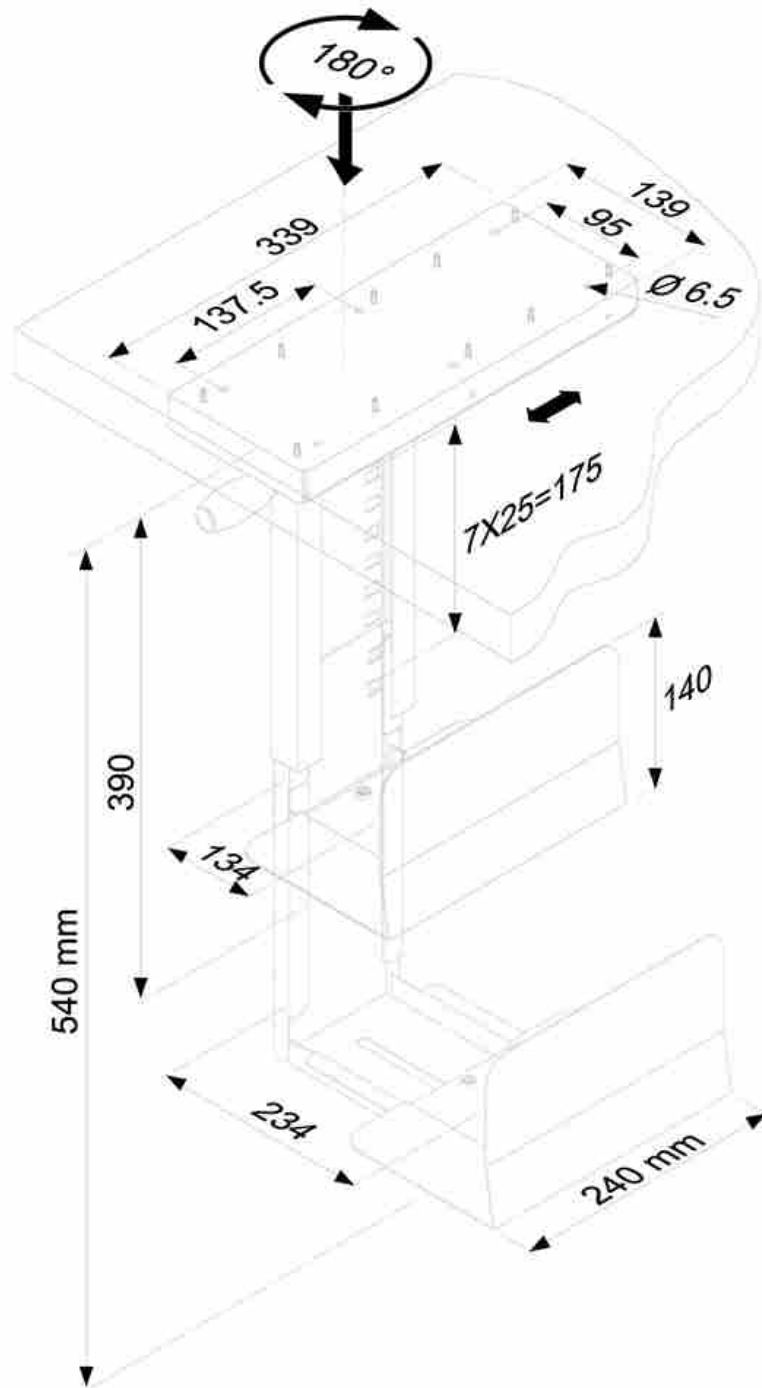

CPU-D250BLACK

NEOMOUNTS CPU HOLDER

Neomounts

Measuring unit: mm