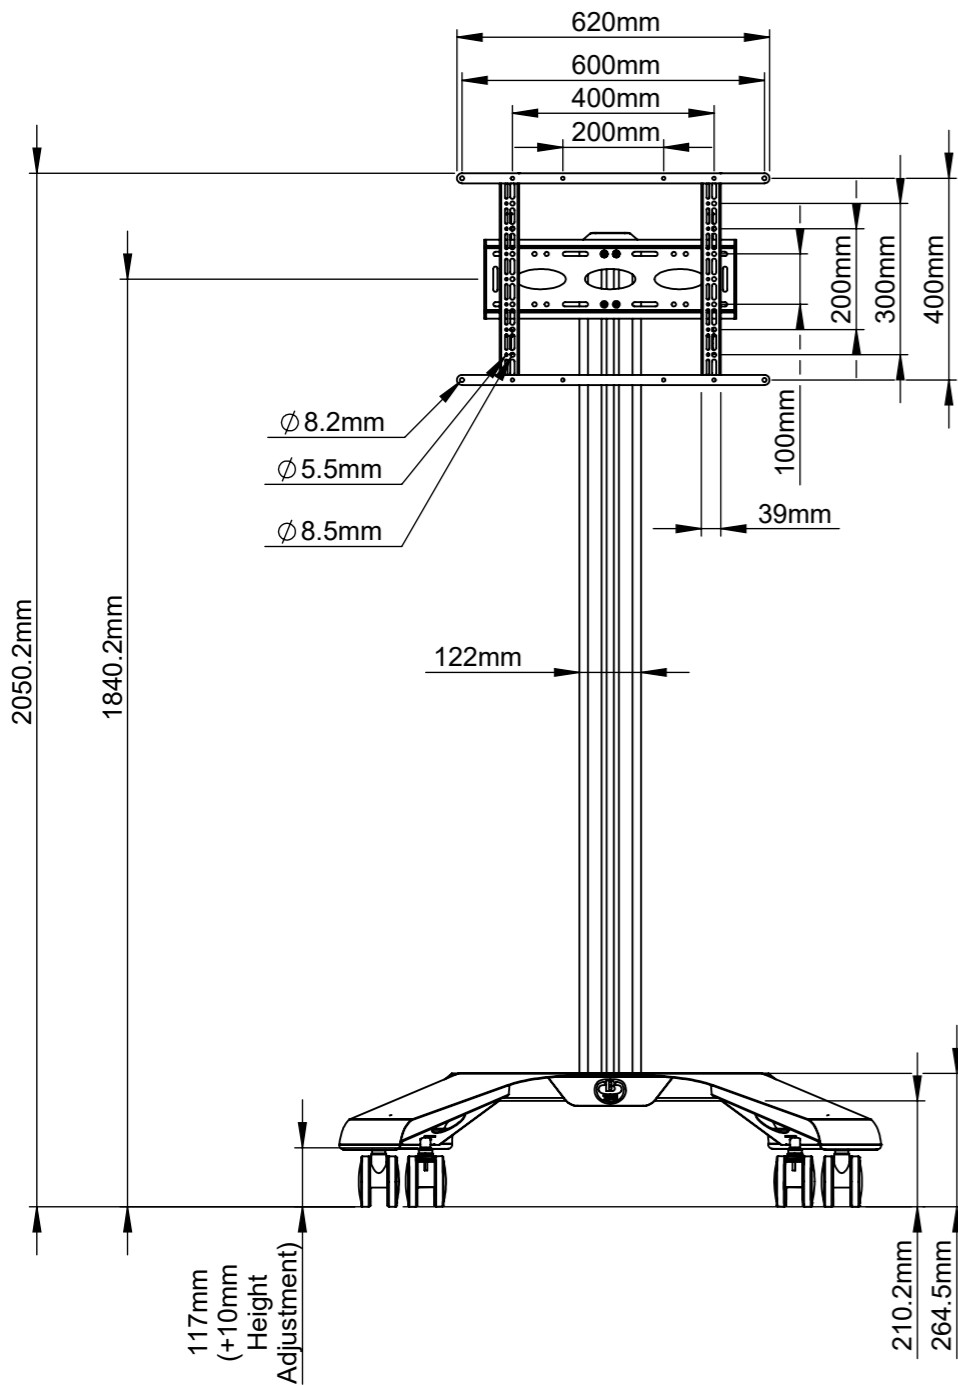

ISOMETRIC VIEW  
SCALE: 1 : 30

<b>B-Tech International Design &amp; Manufacturing Limited</b> Part of the B-Tech International Group		<b>B-Tech No:</b> BT8562
		<b>Title:</b> Flat Screen Display Trolley
 UNLESS OTHERWISE SPECIFIED DIMENSIONS ARE IN MILLIMETERS	<b>Size:</b> A3	<b>Revision:</b> R01
	<b>Scale:</b> 1:15	<b>Date:</b> 01/08/2019
	<b>Sheet:</b> 1 of 1	<b>File Name:</b> BTD-BT8562