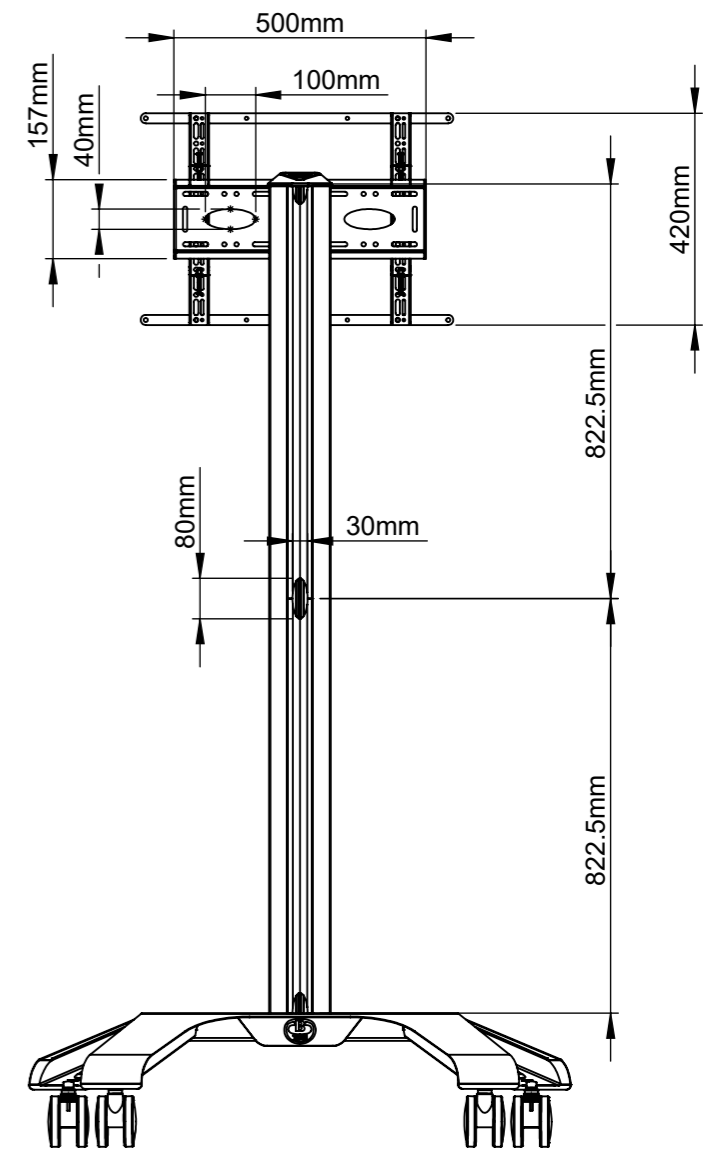

ISOMETRIC VIEW  
SCALE: 1 : 30

<b>B-Tech International Design &amp; Manufacturing Limited</b> Part of the B-Tech International Group		<b>B-Tech No:</b> BT8562
		<b>Title:</b> Flat Screen Display Trolley
 UNLESS OTHERWISE SPECIFIED DIMENSIONS ARE IN MILLIMETERS	<b>Size:</b> A3	<b>Revision:</b> R01
	<b>Scale:</b> 1:15	<b>Date:</b> 01/08/2019
	<b>Sheet:</b> 1 of 1	<b>File Name:</b> BTD-BT8562