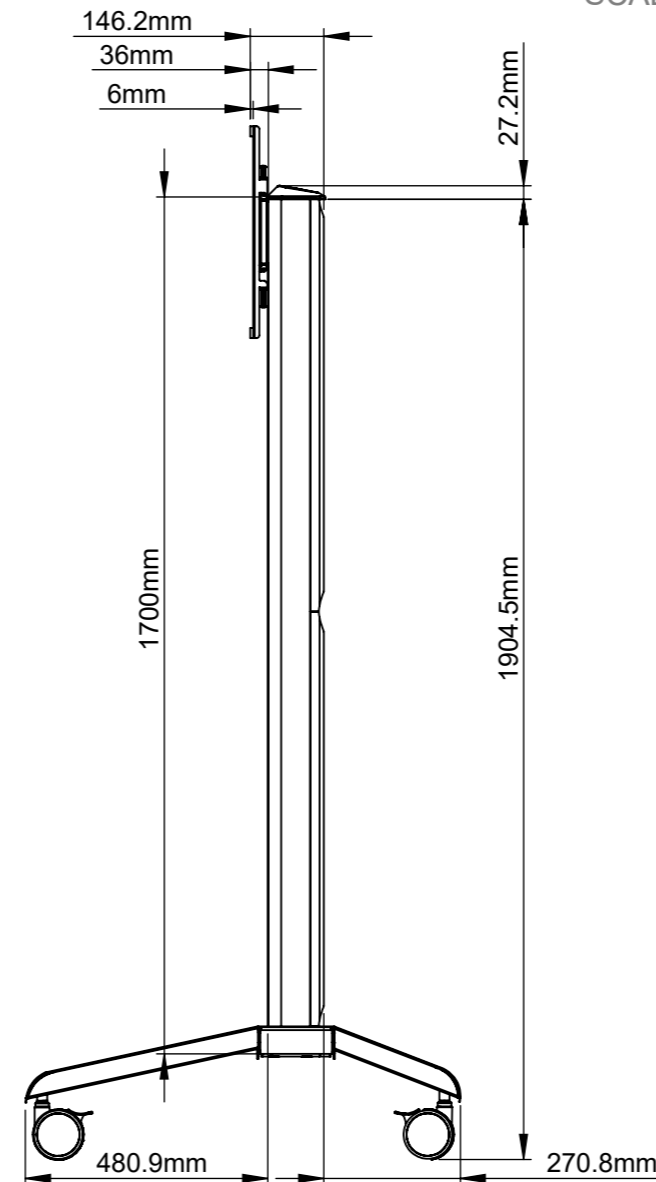

ISOMETRIC VIEW  
SCALE: 1 : 30

<b>B-Tech International Design &amp; Manufacturing Limited</b> Part of the B-Tech International Group		<b>B-Tech No:</b> BT8562
		<b>Title:</b> Flat Screen Display Trolley
 UNLESS OTHERWISE SPECIFIED DIMENSIONS ARE IN MILLIMETERS	<b>Size:</b> A3	<b>Revision:</b> R01
	<b>Scale:</b> 1:15	<b>Date:</b> 01/08/2019
	<b>Sheet:</b> 1 of 1	<b>File Name:</b> BTD-BT8562