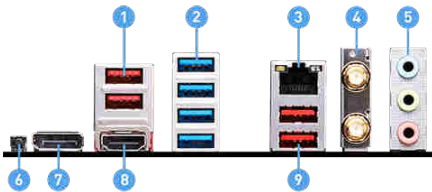

SPECIFICATIONS

Model Name	PRO B650M-A WIFI
CPU Support	Supports AMD Ryzen™ 7000 Series Desktop Processors
CPU Socket	Socket AM5
Chipset	AMD B650 Chipset
Expansion Slots	2x PCIe 4.0 x16 slots 1x PCIe 3.0 x1 slot
Display Interface	Support 4K@60Hz as specified in HDMI™ 2.1, DisplayPort 1.4 - Requires Processor Graphics
Memory Support	4 DIMMs, Dual Channel DDR5-6400+MHz (OC)
Storage	2x M.2 Gen4 x4 64Gbps slots, 4x SATA 6Gbps ports
USB ports	5x USB 3.2 Gen 2 10Gbps (4 Type-A + 1 Type-C), 6x USB 3.2 Gen 1 5Gbps (6 Type-A), 4x USB 2.0
LAN	Realtek® 8125BG 2.5G LAN
Wireless / Bluetooth	AMD® Wi-Fi 6E, Bluetooth 5.2
Audio	8-Channel (7.1) HD Audio with Audio Boost

FEATURES

- 
Latest DDR5 Memory
 A huge step of DDR performance enhancement with the latest DDR5 memory and MSI Memory Boost technology.
- 
Lightning Gen4 Solution
 The latest Gen4 PCI-E and M.2 solution with up to 64GB/s bandwidth for maximum transfer speed.
- 
Wi-Fi 6E
 The latest wireless solution supports 6GHz spectrum, MU-MIMO and BSS color technology, delivering speeds up to 2400Mbps.
- 
Extended Heatsink Design
 MSI extended PWM heatsink and enhanced circuit design ensures even high-end processors to run in full speed.
- 
M.2 Shield FROZR
 Strengthened built-in M.2 thermal solution. Keeps M.2 SSDs safe while preventing throttling, making them run faster.
- 
2.5G Network Solution
 Featuring premium 2.5G LAN to deliver better network experience.
- 
EZ Debug LED
 Easiest way to troubleshoot.
- 
Memory Boost
 Advanced technology to deliver pure data signals for the best performance, stability and compatibility.
- 
Core Boost
 With premium layout and fully digital power design to support more cores and provide better performance.

CONNECTIONS

1. USB 3.2 Gen 2 10Gbps (Type-A)
2. USB 3.2 Gen 1 5Gbps (Type-A)
3. 2.5G LAN
4. Wi-Fi / Bluetooth
5. Audio connectors
6. Flash BIOS Button
7. DisplayPort
8. HDMI™
9. USB 3.2 Gen 2 10Gbps (Type-A)