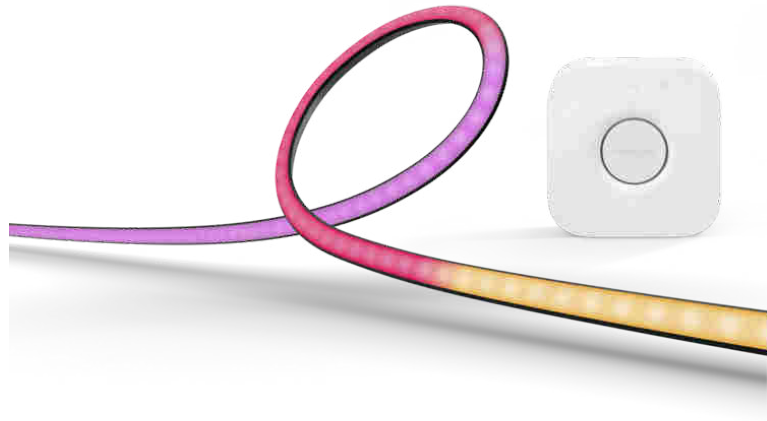

PHILIPS

Play Gradient Lightstrip for PC

LIGHTSTRIPS

Made for 32" to 34" monitors

Includes power supply and
mounts

Blends white and coloured light

Includes Hue Bridge

8719514434653

Easy smart lighting

Get a gradient of reactive, colourful light for your gaming setup. Attach the Play gradient lightstrip to the back of your 32"–34" monitor with the included mounts. Start syncing with the Hue Sync desktop app to see the action on your screen reflected in the light. Hue Bridge included.

Get a seamless gradient of rich, high-quality light. Each colour along the lightstrip flows naturally into one another, creating a unique effect.

Made for monitors

The Play gradient lightstrip mounts to the back of your single- or triple-monitor setup, bending easily around its corners.

Supercharge your surround lighting

When used with other colour-capable Philips Hue lights, you unleash the full power of surround lighting.

Easy to install

The Play gradient lightstrip comes in three sizes for single- and triple-monitor setups, and includes mounting clips, making it easy to attach to the back of your monitor.