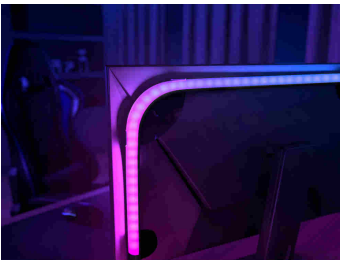

Easy smart lighting

Get a gradient of reactive, colourful light for your gaming setup. Attach the Play gradient lightstrip to the back of your 32"–34" monitor with the included mounts. Start syncing with the Hue Sync desktop app to see the action on your screen reflected in the light. Hue Bridge included.

Easy smart lighting

- Ultimate light experience
- Made for monitors
- Supercharge your surround lighting
- Easy to install
- Blend multiple colours of light
- Personalise the experience

Highlights

Ultimate light experience

Get a seamless gradient of rich, high-quality light. Each colour along the lightstrip flows naturally into one another, creating a unique effect.

Made for monitors

The Play gradient lightstrip mounts to the back of your single- or triple-monitor setup, bending easily around its corners.

Supercharge your surround lighting

When used with other colour-capable Philips Hue lights, you unleash the full power of surround lighting.

Easy to install

The Play gradient lightstrip comes in three sizes for single- and triple-monitor setups, and includes mounting clips, making it easy to attach to the back of your monitor.