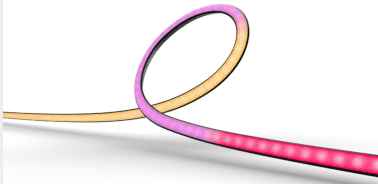

PHILIPS

Play Gradient Lightstrip for PC

LIGHTSTRIPS

Made for 32" to 34" monitors

Includes power supply and
mounts

Blends white and coloured light

Includes Hue Bridge

8719514434653

Easy smart lighting

Get a gradient of reactive, colourful light for your gaming setup. Attach the Play gradient lightstrip to the back of your 32"–34" monitor with the included mounts. Start syncing with the Hue Sync desktop app to see the action on your screen reflected in the light. Hue Bridge included.

Get a seamless gradient of rich, high-quality light. Each colour along the lightstrip flows naturally into one another, creating a unique effect.

Made for monitors

The Play gradient lightstrip mounts to the back of your single- or triple-monitor setup, bending easily around its corners.

Supercharge your surround lighting

When used with other colour-capable Philips Hue lights, you unleash the full power of surround lighting.

Easy to install

The Play gradient lightstrip comes in three sizes for single- and triple-monitor setups, and includes mounting clips, making it easy to attach to the back of your monitor.