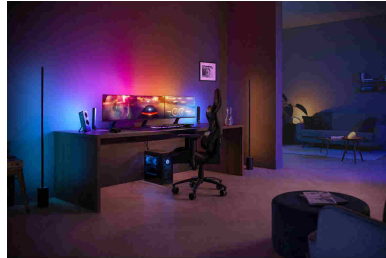

Easy smart lighting

- Ultimate light experience
- Made for monitors
- Supercharge your surround lighting
- Easy to install
- Blend multiple colours of light
- Personalise the experience

Highlights

Ultimate light experience

Get a seamless gradient of rich, high-quality light. Each colour along the lightstrip flows naturally into one another, creating a unique effect.

Made for monitors

The Play gradient lightstrip mounts to the back of your single- or triple-monitor setup, bending easily around its corners.

Supercharge your surround lighting

When used with other colour-capable Philips Hue lights, you unleash the full power of surround lighting.

Easy to install

The Play gradient lightstrip comes in three sizes for single- and triple-monitor setups, and includes mounting clips, making it easy to attach to the back of your monitor.

Blend multiple colours of light

Colours flow naturally into one another, blending together and shining against the wall for a unique effect behind your monitor.

Personalise the experience

Switch modes, change the intensity and create shortcuts in the app for a personal experience every time you game.