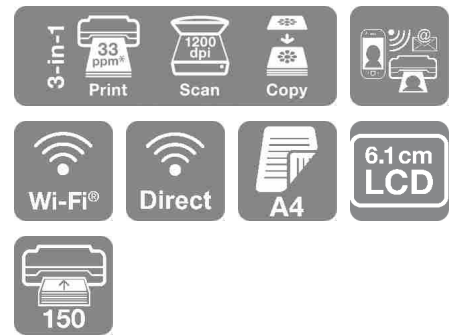

Expression Home XP-5200

DATASHEET / BROCHURE

Compact and stylish, this multifunction printer is sure to impress with individual inks, mobile printing and A4 double-sided printing.

This stylish and compact all-in-one looks great from every angle. Discover how easy everyday tasks can be with A4 double-sided printing, an up to 150-sheet front-loading paper cassette and a large 6.1cm LCD screen. Print from almost anywhere using Epson's mobile printing¹ solutions. It is also compatible with Apple AirPrint².

Stylish and space-saving

This affordable model efficiently uses your space combining print, scan and copying facilities in one.

Easy to use

The XP-5200 is versatile with Wi-Fi for printing and scanning wirelessly and Wi-Fi Direct for printing without a wireless network. Copy and print without a computer using its 6.1cm LCD screen, use paper efficiently with A4 double-sided printing and minimise refills with the 150-sheet paper cassette.

GENERAL	
Energy Use	12 Watt (standalone copying, ISO/IEC 24712 pattern), 0.7 Watt (sleep mode), 5.3 Watt (Ready), 0.3 Watt (Power off)
Product dimensions	375 x 347 x 187 mm (Width x Depth x Height)
Product weight	5.4 kg
Noise Level	5.2 B (A) with Epson Premium Glossy Photo Paper / Photo RPM mode - 39 dB (A) with Epson Premium Glossy Photo Paper / Photo RPM mode
Compatible Operating Systems	Mac OS X 10.9.5 or later, Windows 10 (32/64 bit), Windows 11 or later, Windows 7 (32/64 bit), Windows 8 (32/64 bit), Windows 8.1 (32/64 bit), Windows Vista (32/64 bit), Windows XP Professional x64 Edition SP2 or later, Windows XP SP3 or later (32-bit), macOS 11 or later
WLAN Security	WEP 64 Bit, WEP 128 Bit, WPA PSK (TKIP), WPA2 PSK (AES), WPA3-SAE(AES)
Mobile and Cloud printing services	Apple AirPrint, Epson Smart Panel App, Epson Creative Print App, Epson Connect (Email Print, Scan-to-Cloud)
Colour	Black