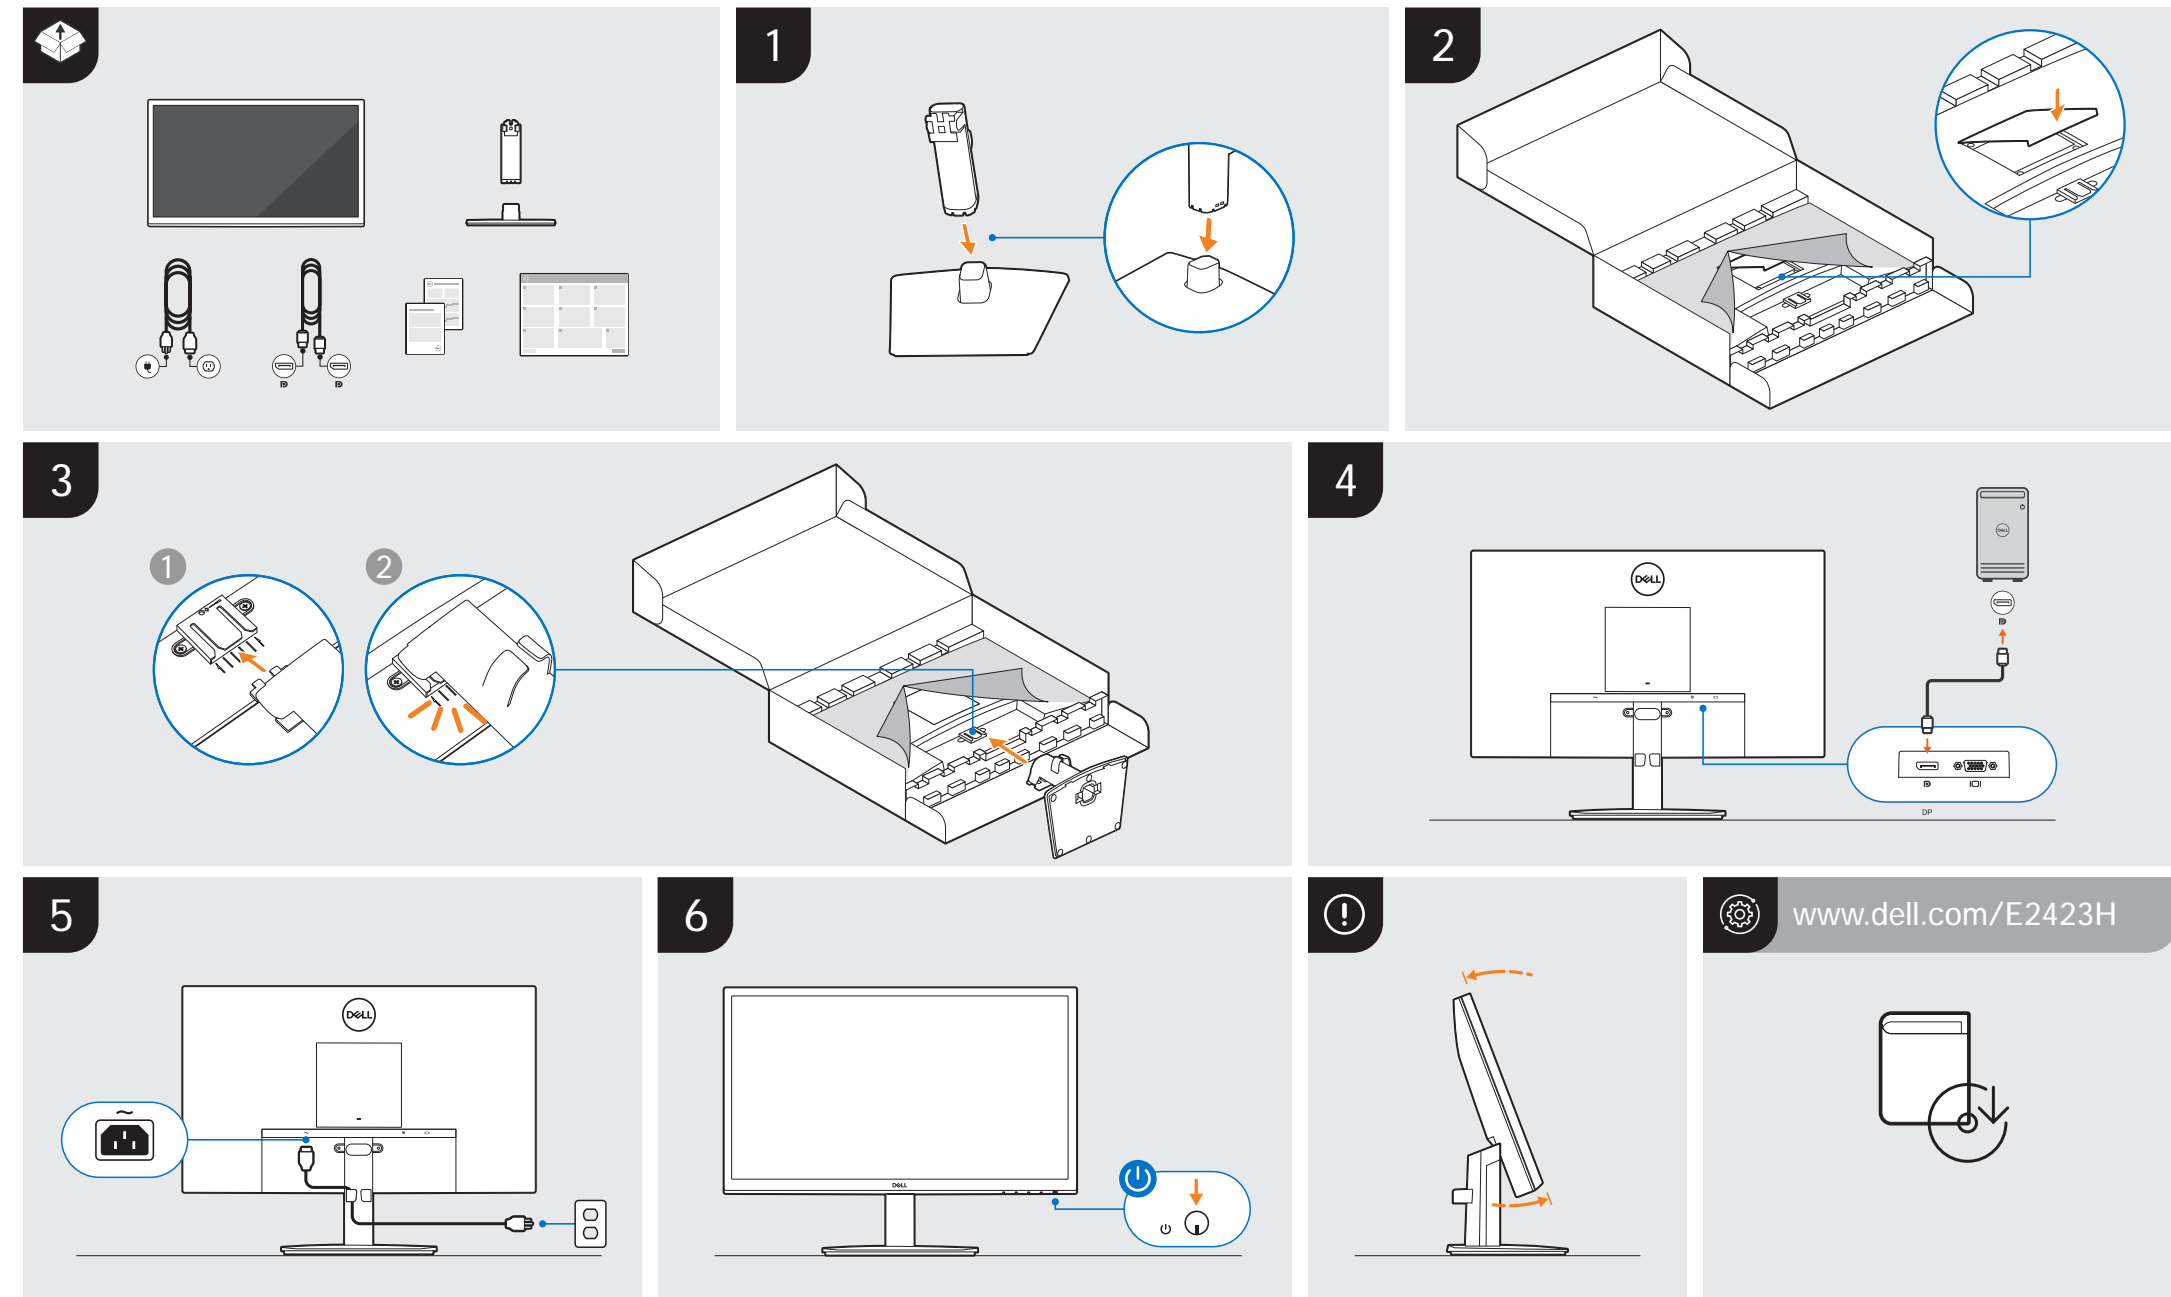

297mm

E2423H

210mm

2022-03
© 2022 Dell Inc. or its subsidiaries.

DELL P/N: 669F4 Rev. A00

MODIFY LOG				
VER	DATE	ZONE	DESCRIPTION	REMARK
A	2021/12/15		First release. (Based on E2422H-QSG(DAO)-3A251WM00(A)-210517.)	
	2021/12/24		AW is confirmed OK.	211224 Grace
B	2022/02/21		Revise monitor connectivity icon: missing out DP connector in step 4.	220221 Riley

尺寸	297*210mm
材質	120G書紙
顏色	1+0C ■ Black
裝訂/折頁方式	不折頁
頁數	1P

DESIGNAL	NAME	DATE	TITLE	DELL E2423H QSG(DAO)		
	Riley Wang	2021/12/15		MODEL NAME	E2423H	PART NO. 3A2520N00-xxx-G
APPROVED	Fian Wang	2021/12/15				