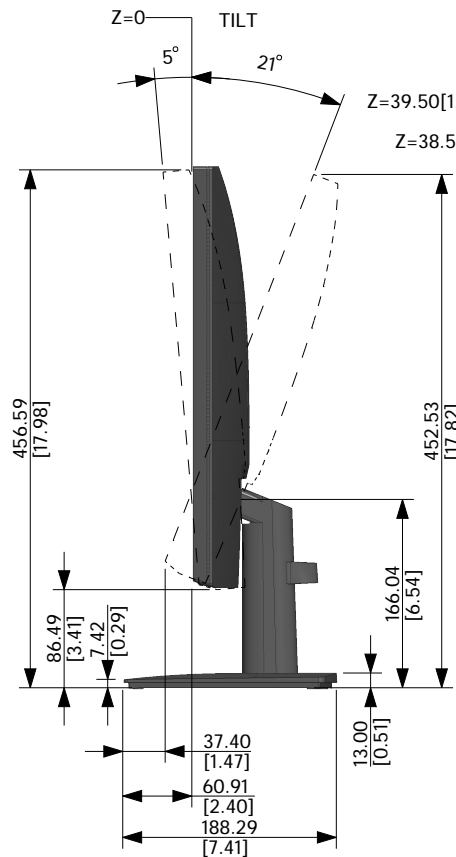

# E2723H Outline Dimensions

Unit : mm (inch)  
 Dimension : Nominal  
 Scale : Not to scale

M4X10(4x)