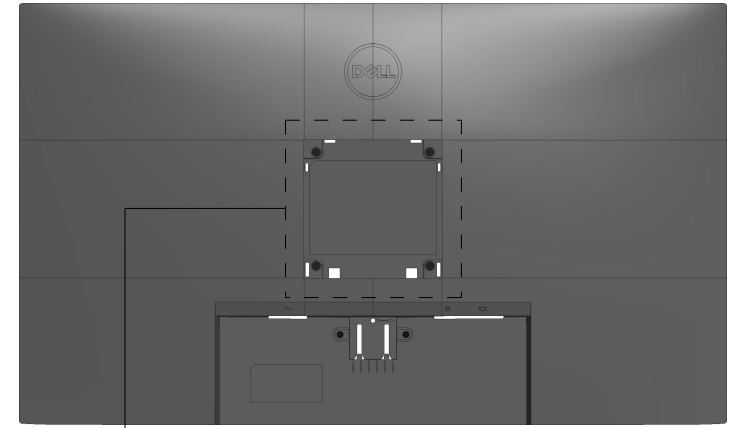

# E2723H Outline Dimensions

Unit : mm (inch)  
 Dimension : Nominal  
 Scale : Not to scale

M4X10(4x)