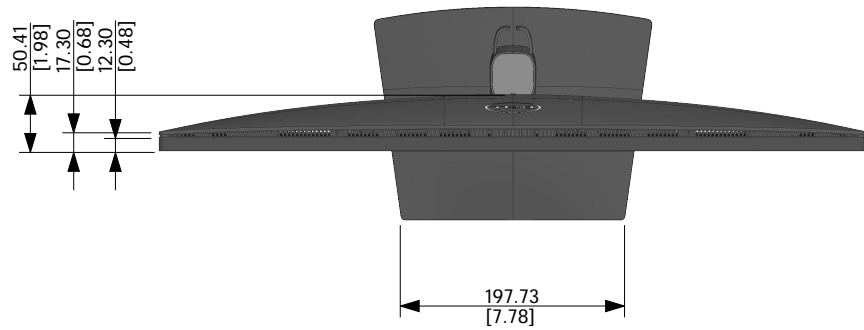

# E2723H Outline Dimensions

Unit : mm (inch)  
 Dimension : Nominal  
 Scale : Not to scale

M4X10(4x)