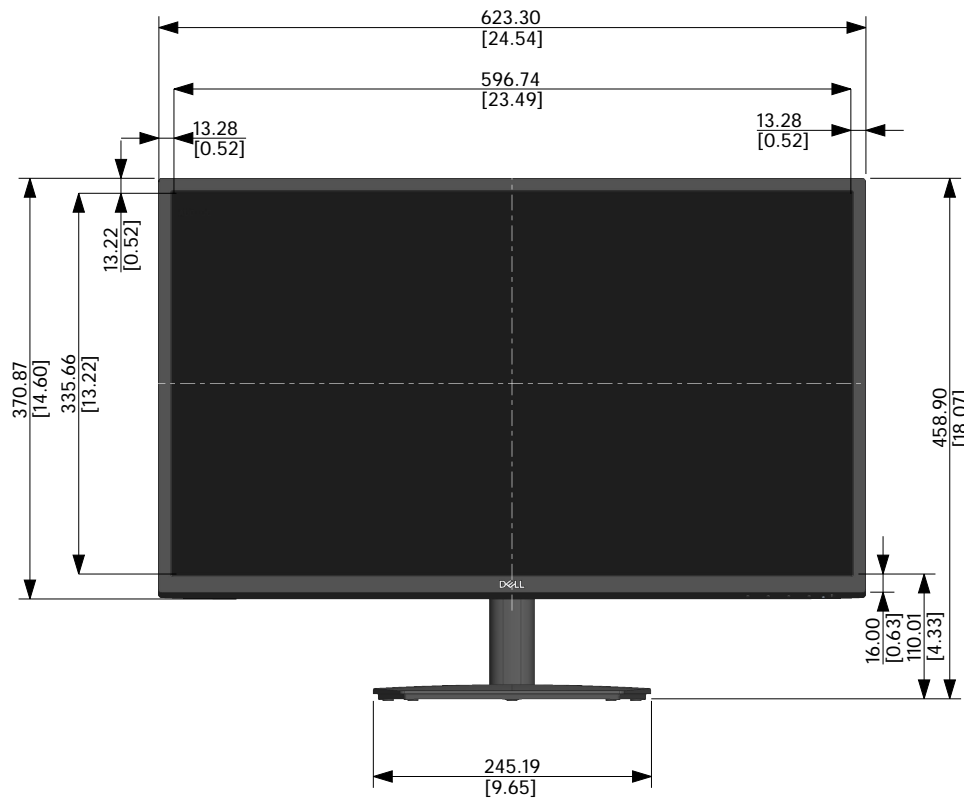

# E2723H Outline Dimensions

Unit : mm (inch)  
 Dimension : Nominal  
 Scale : Not to scale

M4X10(4x)