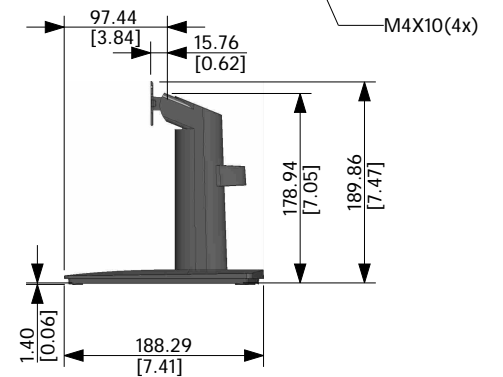

# E2723H Outline Dimensions

Unit : mm (inch)  
 Dimension : Nominal  
 Scale : Not to scale

M4X10(4x)