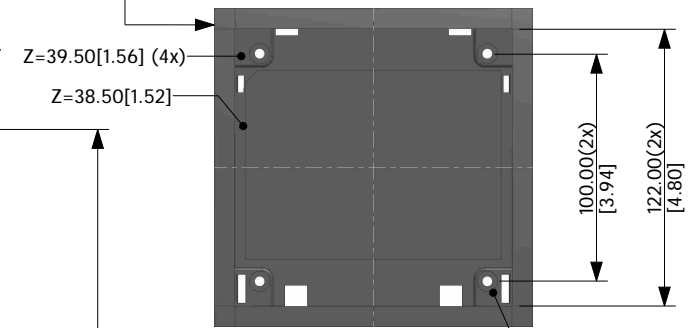

# E2723H Outline Dimensions

Unit : mm (inch)  
 Dimension : Nominal  
 Scale : Not to scale

M4X10(4x)