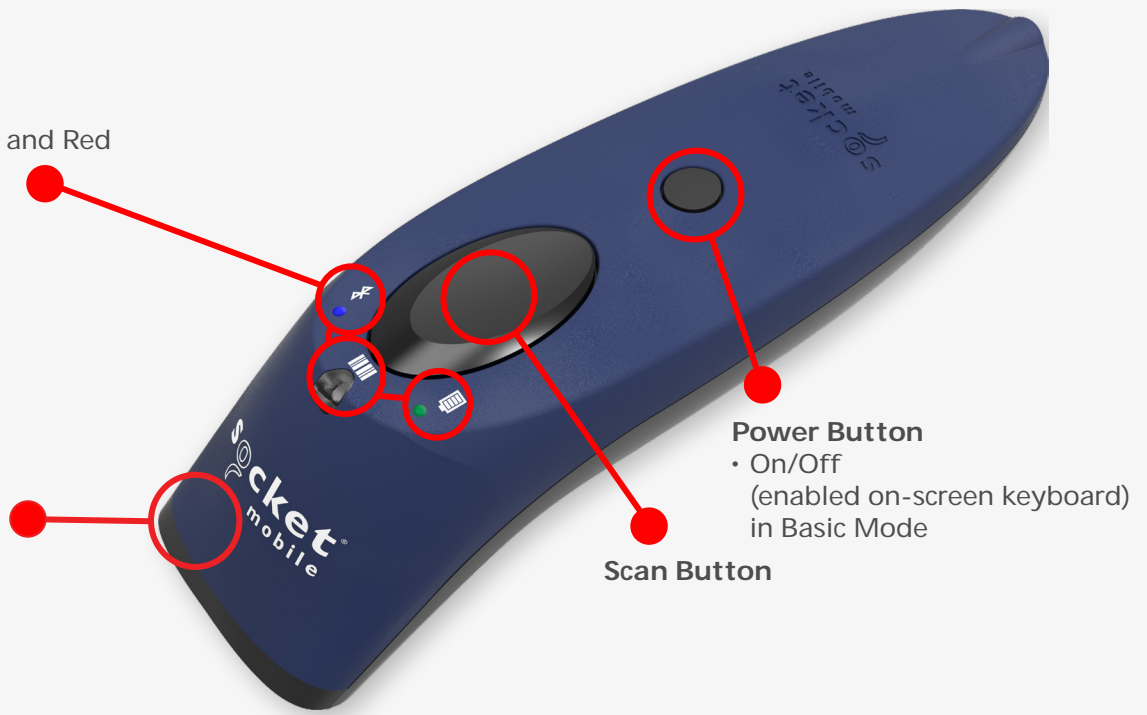

Intuitive LED Indicators

- Battery LED: Green, Amber and Red
- Bluetooth LED: Blue
- Scan LED: Green and Red

Weight/Mass
• 4.1 oz. (117 g)