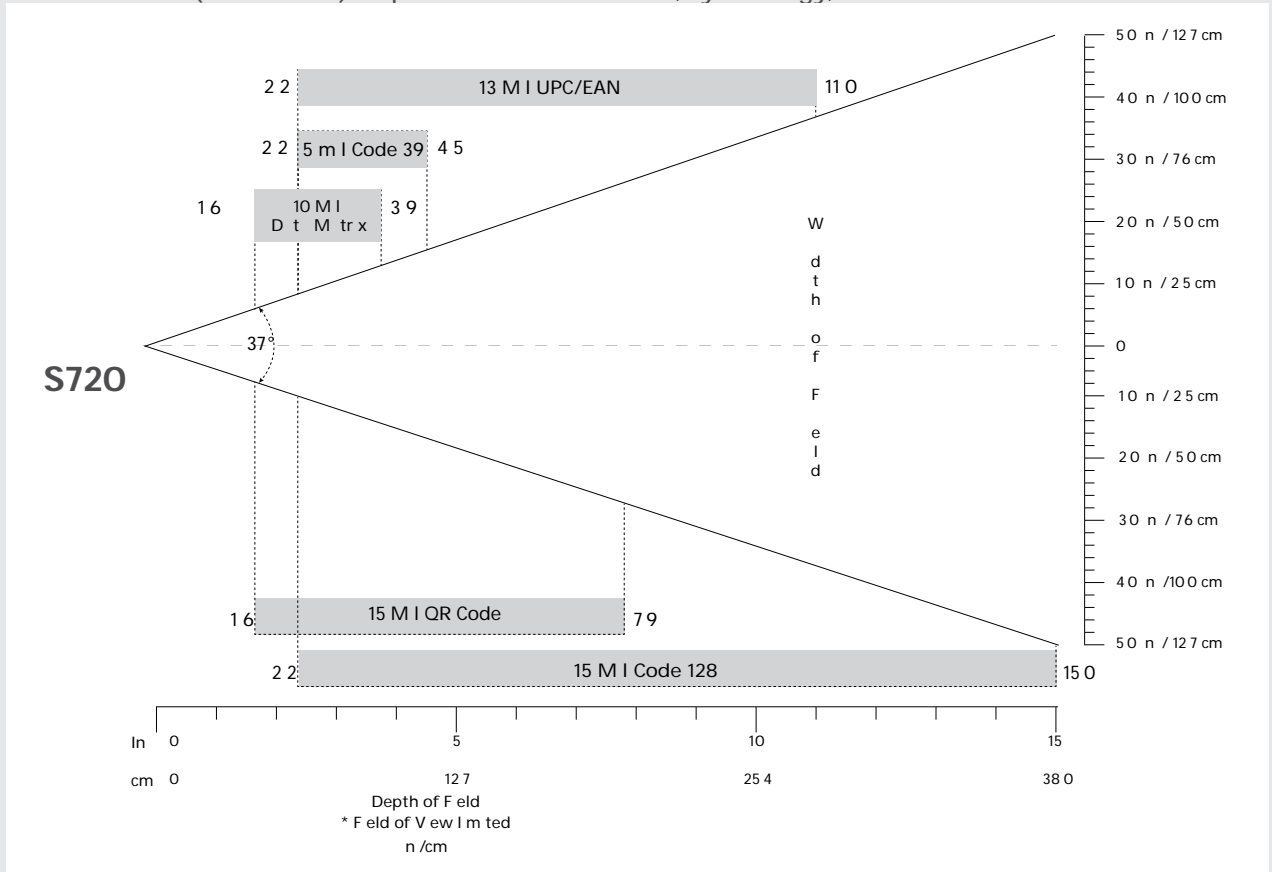

Default Barcode Symbologies: **1D Symbologies:** Codabar, Code 39, Code 93, Code 128, EAN-13, EAN-8, Interleaved 2 of 5, ISBT 128, UPC A, UPC E1

2D Symbologies: Data Matrix, Micro QR Code, PDF417, QR Code

Supported Barcode Symbologies: **1D Symbologies:** Chinese 2 of 5, Codabar, Code 11, Code 16K, Code 39, Code 93, Code 128, Discrete 2 of 5, EAN-13, EAN-8, GS1 Databar, Industrial 2 of 5, Interleaved 2 of 5, Matrix 2 of 5, MSI Plessey, UPC A, UPC E1, Standard 2 of 5, UK Plessey

2D Symbologies: Aztec, Data Matrix, Han Xin, Micro PDF417, Micro QR Code, PDF417, QR Code

Scan Angle: 44.5° (Horizontal) - 33.5° (Vertical)

Sensor Resolution: 1280 horizontal x 960 vertical pixels

Print Contrast: Down to 25%

Reading Distance: 4.0 to 38.0 cm (1.6 to 15 in.) Depends on barcode size, symbology, label media

Decode Ranges

	Near	Far
5 mil Code 39	2.2 in/5.5 cm	4.5 in/11.5 cm
10 mil DataMatrix	1.6 in/4.0 cm	3.9 in/10.0 cm
13 Mil UPC/EAN	2.2 in/5.5 cm	11.0 in/28.0 cm
15 Mil Code 128	2.2 in/5.5 cm	15.0 in/38.0 cm
15 mil QR Code	1.6 in/4.0 cm	7.9 in/20.0 cm