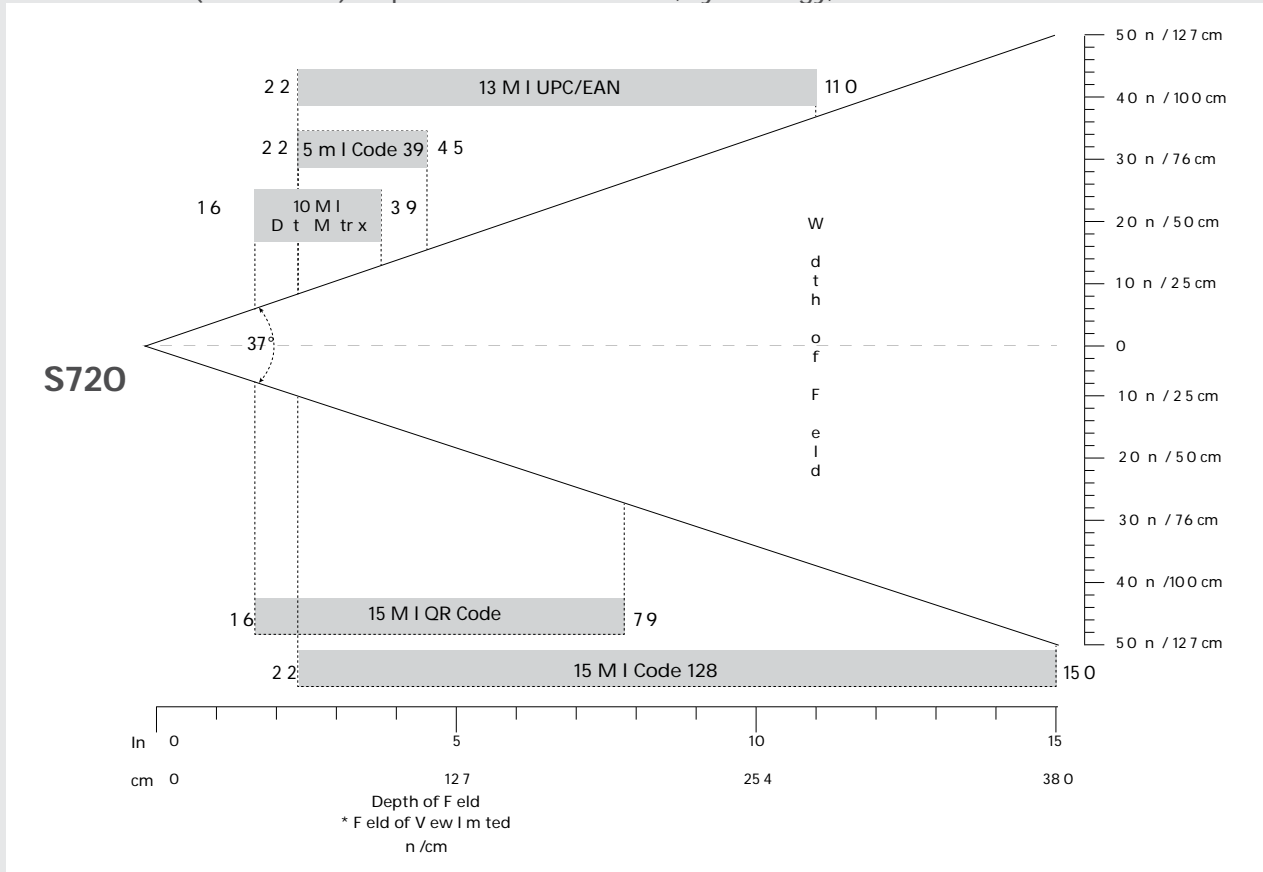

2D Symbologies: Data Matrix, Micro QR Code, PDF417, QR Code

Supported Barcode Symbologies: **1D Symbologies:** Chinese 2 of 5, Codabar, Code 11, Code 16KCode 39, Code 93, Code 128, Discrete 2 of 5, EAN-13, EAN-8, GS1 Databar, Industrial 2 of 5, Interleaved 2 of 5, Matrix 2 of 5, MSI Plessey, UPC A, UPC E1, Standard 2 of 5, UK Plessey

2D Symbologies: Aztec, Data Matrix, Han Xin, Micro PDF417, Micro QR Code, PDF417, QR Code

Scan Angle: 44.5° (Horizontal) - 33.5° (Vertical)

Sensor Resolution: 1280 horizontal x 960 vertical pixels

Print Contrast: Down to 25%

Reading Distance: 4.0 to 38.0 cm (1.6 to 15 in.) Depends on barcode size, symbology, label media

Decode Ranges

	Near	Far
5 mil Code 39	2.2 in/5.5 cm	4.5 in/11.5 cm
10 mil DataMatrix	1.6 in/4.0 cm	3.9 in/10.0 cm
13 Mil UPC/EAN	2.2 in/5.5 cm	11.0 in/28.0 cm
15 Mil Code 128	2.2 in/5.5 cm	15.0 in/38.0 cm
15 mil QR Code	1.6 in/4.0 cm	7.9 in/20.0 cm