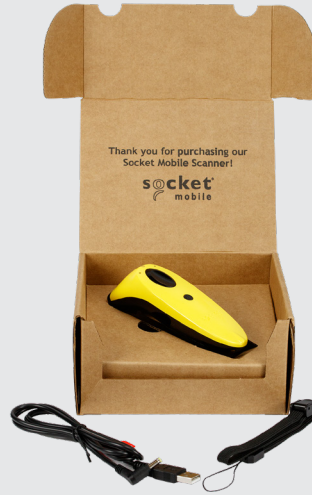

Single Package includes

- (1) SocketScan S720, 2D/1D Barcode Scanner
- (1) Charging Cable
- (1) Wrist Strap
- (1) Get Started Insert

The S720 is available in 6 colors: