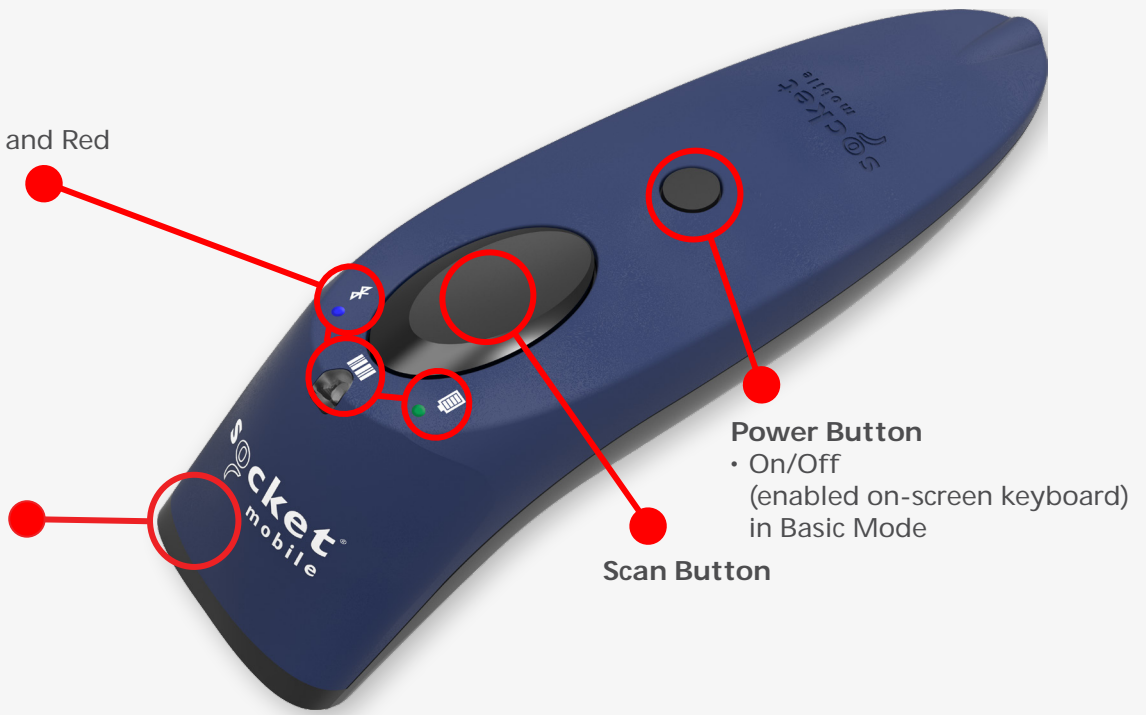

Intuitive LED Indicators

- Battery LED: Green, Amber and Red
- Bluetooth LED: Blue
- Scan LED: Green and Red

Weight/Mass
• 4.1 oz. (117 g)