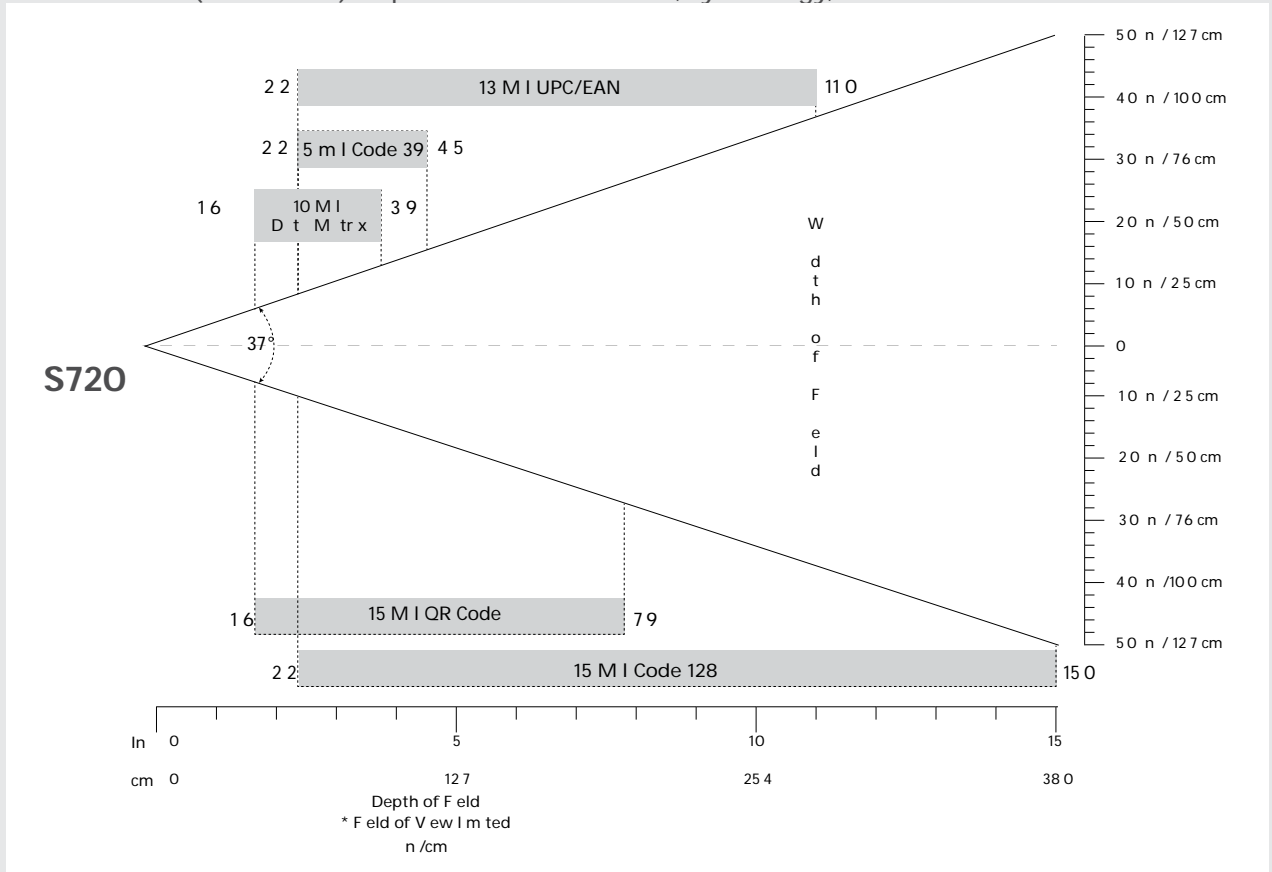

2D Symbologies: Data Matrix, Micro QR Code, PDF417, QR Code

Supported Barcode Symbologies: **1D Symbologies:** Chinese 2 of 5, Codabar, Code 11, Code 16K, Code 39, Code 93, Code 128, Discrete 2 of 5, EAN-13, EAN-8, GS1 Databar, Industrial 2 of 5, Interleaved 2 of 5, Matrix 2 of 5, MSI Plessey, UPC A, UPC E1, Standard 2 of 5, UK Plessey

2D Symbologies: Aztec, Data Matrix, Han Xin, Micro PDF417, Micro QR Code, PDF417, QR Code

Scan Angle: 44.5° (Horizontal) - 33.5° (Vertical)

Sensor Resolution: 1280 horizontal x 960 vertical pixels

Print Contrast: Down to 25%

Reading Distance: 4.0 to 38.0 cm (1.6 to 15 in.) Depends on barcode size, symbology, label media

Decode Ranges

	Near	Far
5 mil Code 39	2.2 in/5.5 cm	4.5 in/11.5 cm
10 mil DataMatrix	1.6 in/4.0 cm	3.9 in/10.0 cm
13 Mil UPC/EAN	2.2 in/5.5 cm	11.0 in/28.0 cm
15 Mil Code 128	2.2 in/5.5 cm	15.0 in/38.0 cm
15 mil QR Code	1.6 in/4.0 cm	7.9 in/20.0 cm