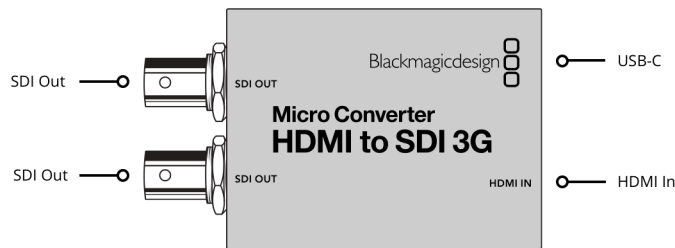

Micro Converter HDMI to SDI 3G

12; 57-42; 8. :/., </7: , 766., <260 HDMI , *5. :*; *6- , 758=<. :; <7 8:7/. ; ;276*4
 \$DI . 9=285. 6<!)7= 0.<<?7 3G-\$DI 7=<8=<; ?12, 1 , *6 +. ; . <<7 4. >. 4 A 7: 4. >. 4
 B /7: 5*<. &6423. , 1. *8 , 76>. :<. :; , 2<. >. 6 ; =887:<; / . *<=: . D45 >2- . 7 /7: 5*<;
 26, 4=-260 1080824, 1080847.95 *6- 1080848.

Standards

SDI Video Standard
 525/59.94 %C, 625/50 " AL

HD Video Standard
 720/50, 720/59.94, 720/60
 1080/23.98, 1080/24, 1080/25,
 1080/29.97, 1080/30, 1080/47.95,
 1080/48, 1080/50, 1080/59.94,
 1080/60
 1080/50, 1080/59.94, 1080/60