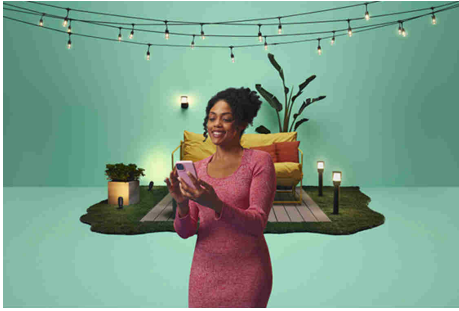

WiZ 48FT STRING LIGHTS UK TYPE G

Make your home vibrant with a range of colours that you can adjust to make special moments even more memorable. Use with your existing Wi-Fi to control with the WiZ app or your voice.

PRODUCT HIGHLIGHTS

- Full colour
- Low Voltage
- Outdoor-rated

Instant setup for all your smart home functionalities

Access all smart features instantly, simply by connecting your new lights to your existing Wi-Fi. You can control lights when you're away from home and set schedules to turn them on and off automatically. All without needing to install additional hardware. Keep the controller within Wi-Fi range, and all linked lights will be fully controllable even out of Wi-Fi range.

Create your perfect light scene

Make your own mix of different colour and white lights modes to create the perfect light ambience for your daily moment. Simply save your new Scene and select it anytime with the WiZ app or voice.