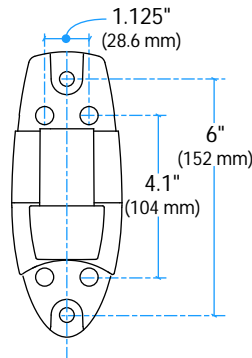

HD Wall Mount

Mounting Plate Hole Pattern

Wall Mounting Hole pattern

Range of Motion

up to 40°
 (varies by display width)

up to 180°
 (varies by display width)

pivots 180°

tilts +15°/-5°

display rotates 360°