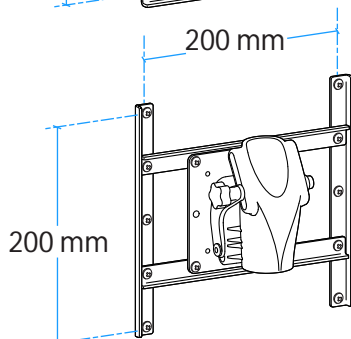

HD Wall Mount

Mounting Plate Hole Pattern

Wall Mounting Hole pattern

Range of Motion

up to 40°
 (varies by display width)

up to 180°
 (varies by display width)

pivots 180°

tilts +15°/-5°

display rotates 360°