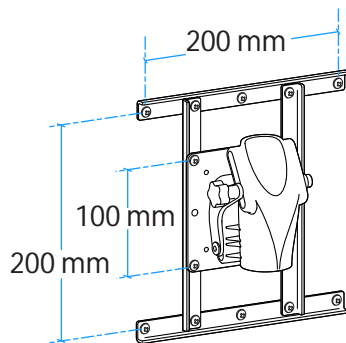

HD Wall Mount

Mounting Plate Hole Pattern

Wall Mounting Hole pattern

Range of Motion

up to 40°
 (varies by display width)

up to 180°
 (varies by display width)

pivots 180°

tilts +15°/-5°

display rotates 360°