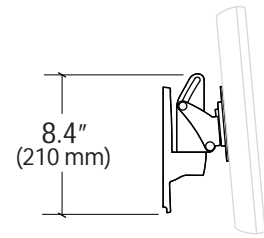

HD Wall Mount

Mounting Plate Hole Pattern

Wall Mounting Hole pattern

Range of Motion

up to 40°
 (varies by display width)

up to 180°
 (varies by display width)

pivots 180°

tilts +15°/-5°

display rotates 360°