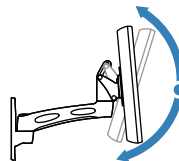

HD Wall Mount

Mounting Plate Hole Pattern

Wall Mounting Hole pattern

Range of Motion

up to 40°
 (varies by display width)

up to 180°
 (varies by display width)

pivots 180°

tilts +15°/-5°