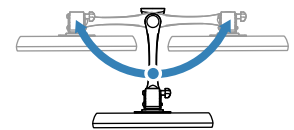

HD Wall Mount

Mounting Plate Hole Pattern

Wall Mounting Hole pattern

Range of Motion

up to 40°
 (varies by display width)

up to 180°
 (varies by display width)

pivots 180°

tilts +15°/-5°