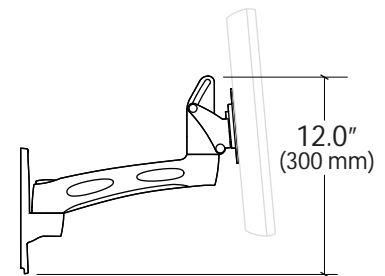

HD Wall Mount

Mounting Plate Hole Pattern

Wall Mounting Hole pattern

Range of Motion

up to 40°
 (varies by display width)

up to 180°
 (varies by display width)

pivots 180°

tilts +15°/-5°

display rotates 360°