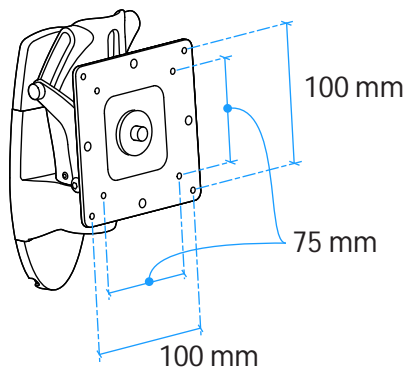

HD Wall Mount

Mounting Plate Hole Pattern

Wall Mounting Hole pattern

Range of Motion

up to 40°
 (varies by display width)

up to 180°
 (varies by display width)

pivots 180°

tilts +15°/-5°

display rotates 360°