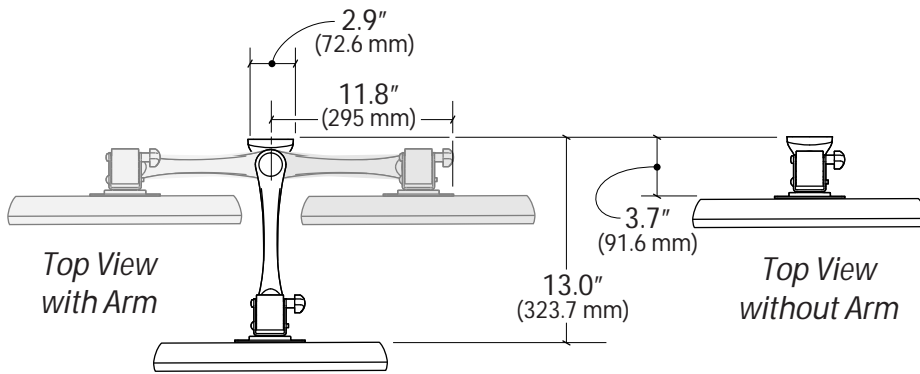

HD Wall Mount

Mounting Plate Hole Pattern

Wall Mounting Hole pattern

Range of Motion

up to 40°
 (varies by display width)

up to 180°
 (varies by display width)

pivots 180°

tilts +15°/-5°

display rotates 360°