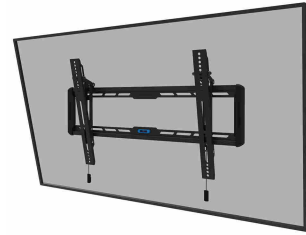

Neomounts tv wall mount

Brand : Neomounts

Product code: WL35-550BL16

Product name : Neomounts tv wall mount

Neomounts WL35-550BL16 tiltable wall mount for 42-86" screens - Black

Neomounts tv wall mount:

The Neomounts WL35-550BL16 LEVEL is a tiltable wall mount for flat screens up to 86" with a maximum weight capacity of 60 kg. The versatile tilt (12°) technology allows you to create the optimum viewing angle.

The LEVEL-550 wall mount has a depth of 3,3 cm and is suitable for screens that meet VESA hole pattern 100x100 to 600x400 mm.

The WL35-550BL16 features a nifty magnetic pull & release system, that allows you to attach the TV in a wink of an eye and secure the TV in safe and solid manner. Afterwards, the pull & release straps can be easily hidden behind the screen by clicking the magnet to the mount. The integrated spirit level assures easy installation of the mount.