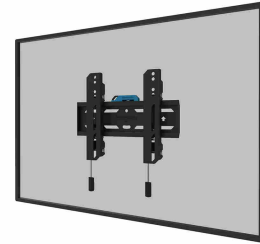

The Neomounts WL30S-850BL12 LEVEL is a fixed wall mount for flat screens up to 65" with a maximum weight capacity of 40 kg. Height and level adjustment is available for the perfect installation.

The LEVEL-850 wall mount has a depth of 3,3 cm and is suitable for screens that meet VESA hole pattern 50x50 to 200x200mm. It is possible to lock the wall mount using the included anti-theft screw or a padlock (not included).

The WL30S-850BL12 features a nifty magnetic pull & release system, that allows you to attach the TV in a wink of an eye and secure the TV in safe and solid manner. Afterwards, the pull & release straps can be easily hidden behind the screen by clicking the magnet to the mount. A separate spirit level tool is included with the wall mount, as well as a fixing template, to ensure easy installation of the mount.

Neomounts

Neomounts

Mounting		Weight & dimensions			
Minimum screen size	61 cm (24")	Width	283 mm		
Maximum weight capacity *	40 kg	Depth	33 mm		
Maximum screen size *	165.1 cm (65")	Height	225 mm		
Minimum VESA mount *	50 x 50 mm	Packaging data			
Maximum VESA mount *	200 x 200 mm	Package width	500 mm		
Panel mounting interface	50 x 50,75 x 75,75 x 100,75 x	Package depth	158 mm		
	200,100 x 75,100 x 100,100 x	Package height	74 mm		
	150,100 x 200,120 x 120,200 x	Logistics data			
100,200 x 200	Number of displays supported	1	Master (outer) case width	520 mm	
Mounting type *	Wall	Master (outer) case length	240 mm	Master (outer) case height	343 mm
Ergonomics		Master (outer) case gross weight	11.4 kg	Master (outer) case net weight	7.7 kg
Height adjustment	✓	Products per master (outer) case	6 pc(s)	Harmonized System (HS) code	7326909890
Height adjustment range	0 - 20 mm	Products per pallet (EU)	144 pc(s)		
Type	Fixed				
Distance to the wall (max)	3.3 cm				
Design					
Product colour *	Black				
Housing material	Steel				
Technical details					
Country of origin	China				
Package net weight	1.8 kg				
Lockable	Security screw included				