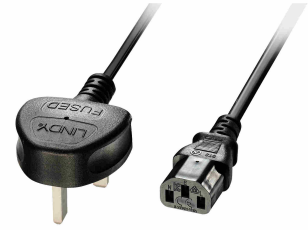

Lindy 5m UK 3 Pin Plug to IEC C13 mains power Cable, Black

Brand : Lindy

Product code: 30435

Product name : 5m UK 3 Pin Plug to IEC C13 mains power Cable, Black

- UK 3 Pin Plug to IEC C13
- Fully moulded with 7A fuse
- Total length: 5m
- Colour: Black
- 10 year warranty

5m UK 3 Pin Plug to IEC C13 mains power Cable, Black

[Lindy 5m UK 3 Pin Plug to IEC C13 mains power Cable, Black:](#)

Note: Cables with IEC C13 sockets such as this are sometimes known by the generic term 'kettle lead'. Even though this term is commonly used, technically it is incorrect as a kettle requires special IEC C15/16 connectors rated at 120 degrees. So, although they look similar, a 'real' kettle lead features a connector with a cut out on the top. Standard IEC C13 cables cannot be plugged into kettles!
Lindy 5m UK 3 Pin Plug to IEC C13 mains power Cable, Black. Cable length: 5 m, Connector 2: C13 coupler

Features

Product colour *	Black
Connector 1 gender *	Male
Connector 2 gender *	Female

Features

Cable length *	5 m
Connector 2 *	C13 coupler

Logistics data

Harmonized System (HS) code	84733080
-----------------------------	----------